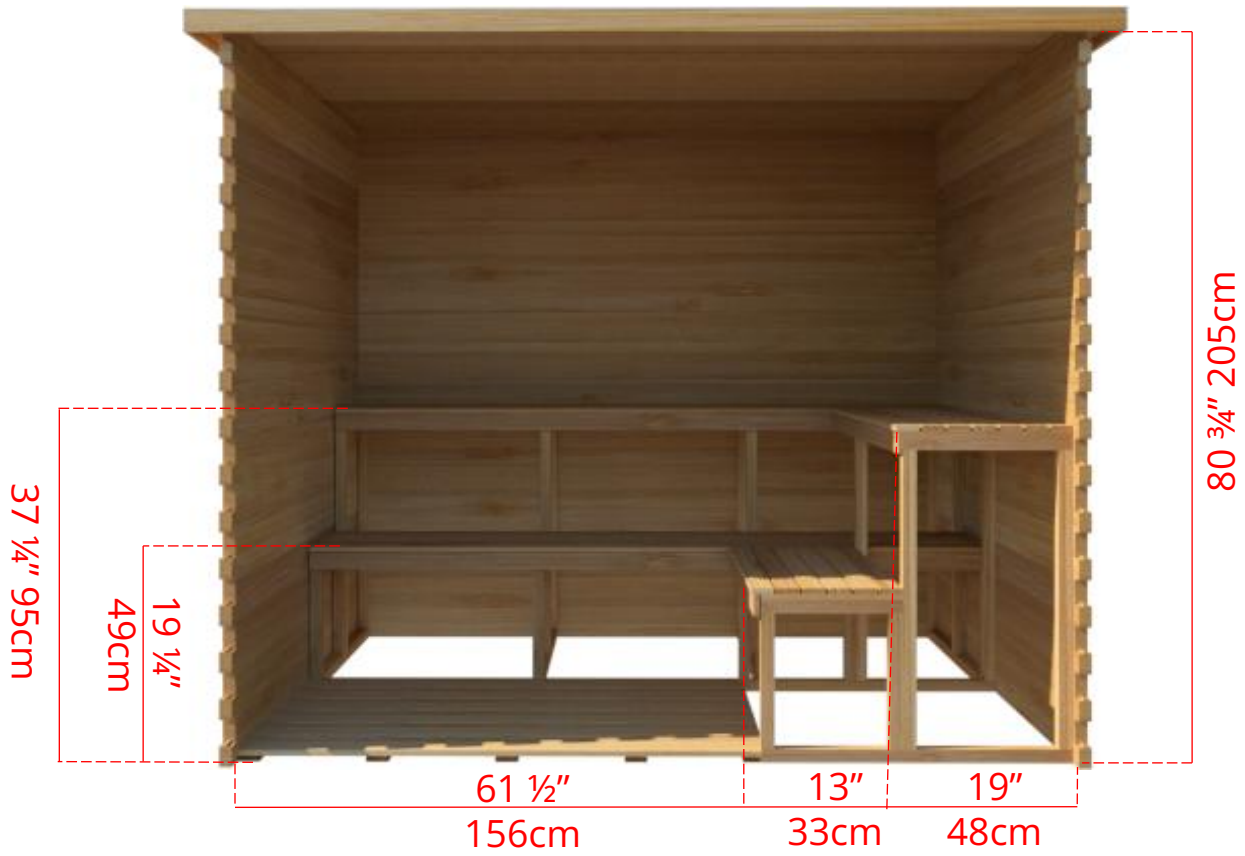

LS680/LS682 6' x 8' Indoor Cabin Sauna

Please note:

If choosing the Solid wood Floor option for an indoor cabin sauna the overall height of the sauna will increase 1 1/2" (38mm)

LS680/LS682

6' x 8' Indoor Cabin Sauna

Side View

76 ³/₄" 194cm

72 ¹/₄" 184cm

Please note:

If choosing the Solid wood Floor option for an indoor cabin sauna the overall height of the sauna will increase 1 ¹/₂" (38mm)

LS680/LS682

6' x 8' Indoor Cabin Sauna

IC68B - 2 Tier Back Wall Bench

LS680/LS682

6' x 8' Indoor Cabin Sauna

IC68L - 2 Tier Bench on Back Wall & 2 Tier Bench on Left Side

LS680/LS682

6' x 8' Indoor Cabin Sauna

IC68R - 2 Tier Bench on Back Wall & 2 Tier Bench on Right Side

LS680/LS682

6' x 8' Indoor Cabin Sauna

IC68S2 - 2 Tier Side Wall Benches

LS680/LS682

6' x 8' Indoor Cabin Sauna

IC68Y - Yoga Sauna Fold Up Bench (No Floor in Sauna)

LS680/LS682 6' x 8' Indoor Cabin Sauna

Front Wall Options