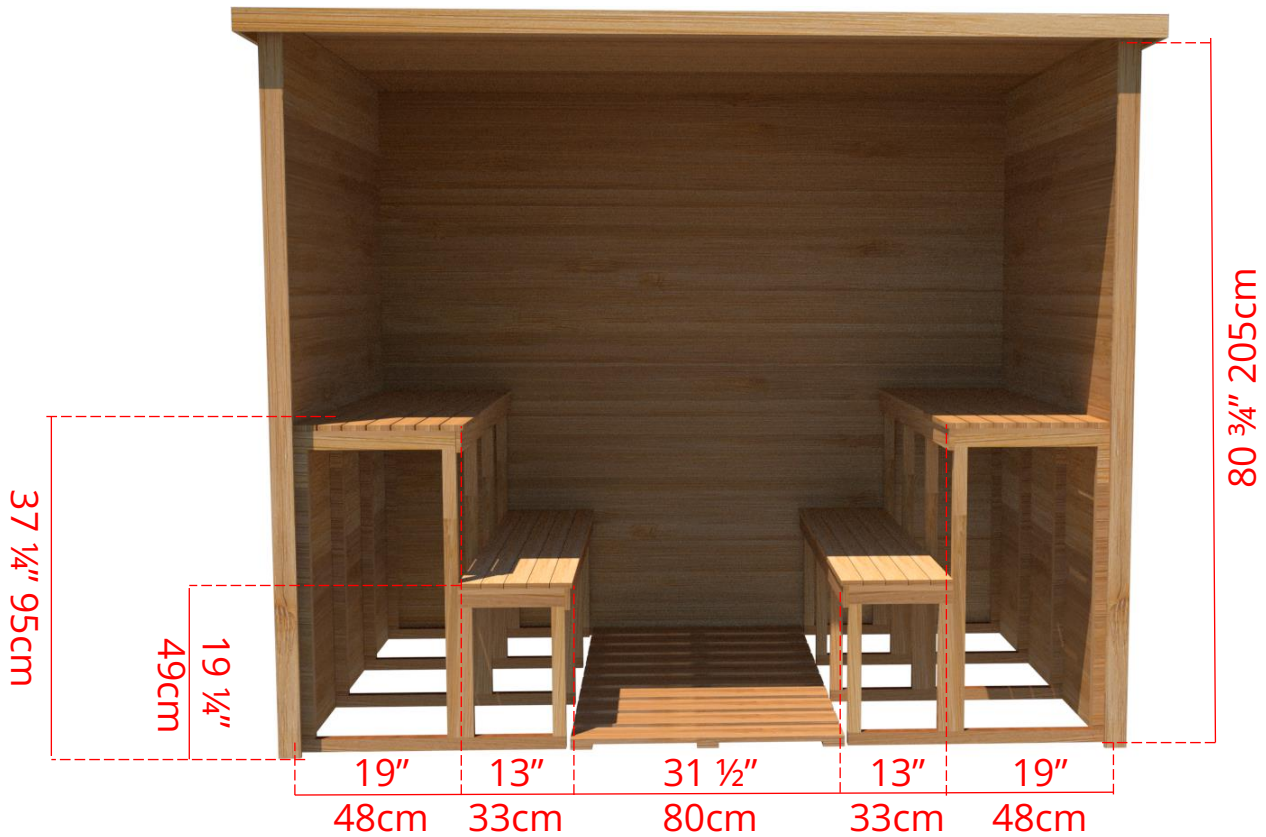

LS680/LS682 6' x 8' Indoor Cabin Sauna

Please note:

If choosing the Solid wood Floor option for an indoor cabin sauna the overall height of the sauna will increase 1 1/2" (38mm)

LS680/LS682

6' x 8' Indoor Cabin Sauna

Side View

76 ³/₄" 194cm

72 ¹/₄" 184cm

Please note:

If choosing the Solid wood Floor option for an indoor cabin sauna the overall height of the sauna will increase 1 ¹/₂" (38mm)

LS680/LS682

6' x 8' Indoor Cabin Sauna

IC68B - 2 Tier Back Wall Bench

LS680/LS682

6' x 8' Indoor Cabin Sauna

IC68L - 2 Tier Bench on Back Wall & 2 Tier Bench on Left Side

LS680/LS682

6' x 8' Indoor Cabin Sauna

IC68R - 2 Tier Bench on Back Wall & 2 Tier Bench on Right Side

LS680/LS682

6' x 8' Indoor Cabin Sauna

IC68S2 - 2 Tier Side Wall Benches

LS680/LS682

6' x 8' Indoor Cabin Sauna

IC68Y - Yoga Sauna Fold Up Bench (No Floor in Sauna)

LS680/LS682 6' x 8' Indoor Cabin Sauna

Front Wall Options