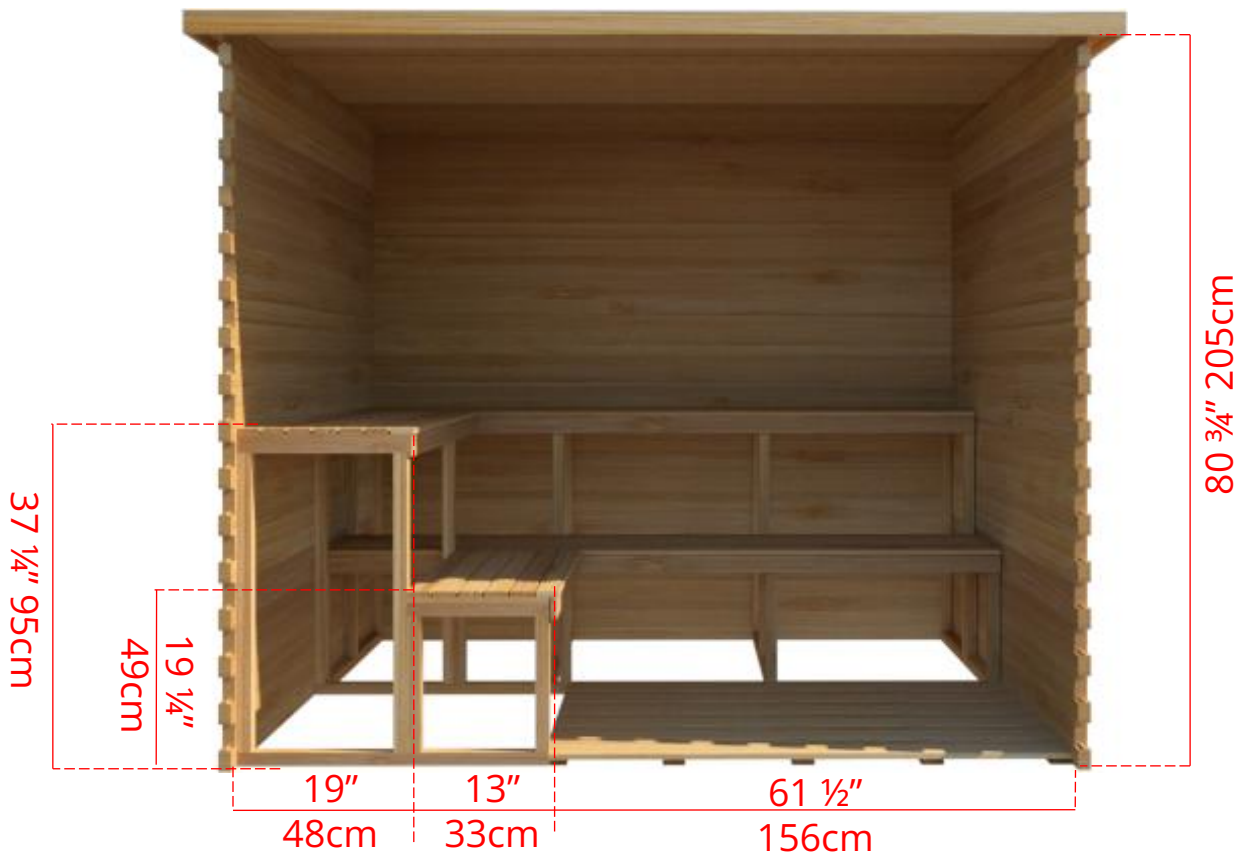

LS680/LS682 6' x 8' Indoor Cabin Sauna

Please note:

If choosing the Solid wood Floor option for an indoor cabin sauna the overall height of the sauna will increase 1 1/2" (38mm)

LS680/LS682

6' x 8' Indoor Cabin Sauna

Side View

76 ³/₄" 194cm

72 ¹/₄" 184cm

Please note:

If choosing the Solid wood Floor option for an indoor cabin sauna the overall height of the sauna will increase 1 ¹/₂" (38mm)

LS680/LS682

6' x 8' Indoor Cabin Sauna

IC68B - 2 Tier Back Wall Bench

LS680/LS682

6' x 8' Indoor Cabin Sauna

IC68L - 2 Tier Bench on Back Wall & 2 Tier Bench on Left Side

LS680/LS682

6' x 8' Indoor Cabin Sauna

IC68R - 2 Tier Bench on Back Wall & 2 Tier Bench on Right Side

LS680/LS682

6' x 8' Indoor Cabin Sauna

IC68S2 - 2 Tier Side Wall Benches

LS680/LS682

6' x 8' Indoor Cabin Sauna

IC68Y - Yoga Sauna Fold Up Bench (No Floor in Sauna)

LS680/LS682 6' x 8' Indoor Cabin Sauna

Front Wall Options