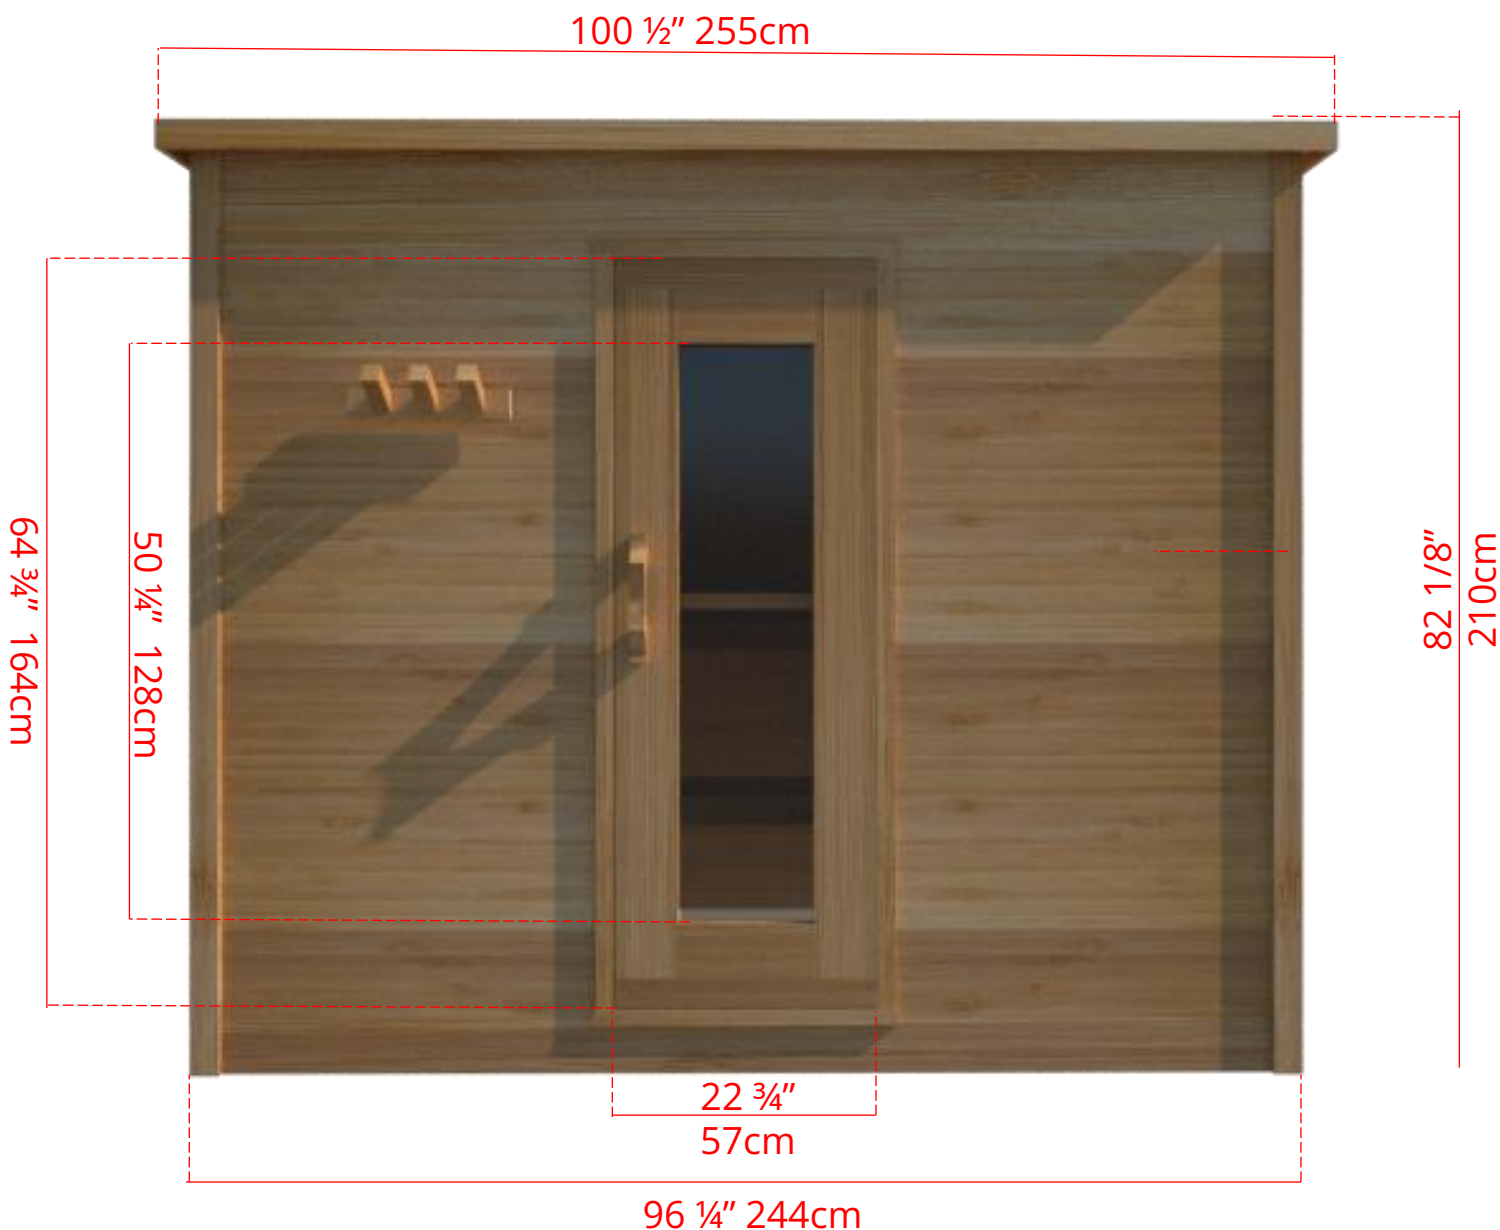

LS680/LS682 6' x 8' Indoor Cabin Sauna

Please note:

If choosing the Solid wood Floor option for an indoor cabin sauna the overall height of the sauna will increase 1 1/2" (38mm)

LS680/LS682

6' x 8' Indoor Cabin Sauna

Side View

76 ³/₄" 194cm

72 ¹/₄" 184cm

Please note:

If choosing the Solid wood Floor option for an indoor cabin sauna the overall height of the sauna will increase 1 ¹/₂" (38mm)

LS680/LS682

6' x 8' Indoor Cabin Sauna

IC68B - 2 Tier Back Wall Bench

LS680/LS682

6' x 8' Indoor Cabin Sauna

IC68L - 2 Tier Bench on Back Wall & 2 Tier Bench on Left Side

LS680/LS682

6' x 8' Indoor Cabin Sauna

IC68R - 2 Tier Bench on Back Wall & 2 Tier Bench on Right Side

LS680/LS682

6' x 8' Indoor Cabin Sauna

IC68S2 - 2 Tier Side Wall Benches

LS680/LS682

6' x 8' Indoor Cabin Sauna

IC68Y - Yoga Sauna Fold Up Bench (No Floor in Sauna)

LS680/LS682 6' x 8' Indoor Cabin Sauna

Front Wall Options