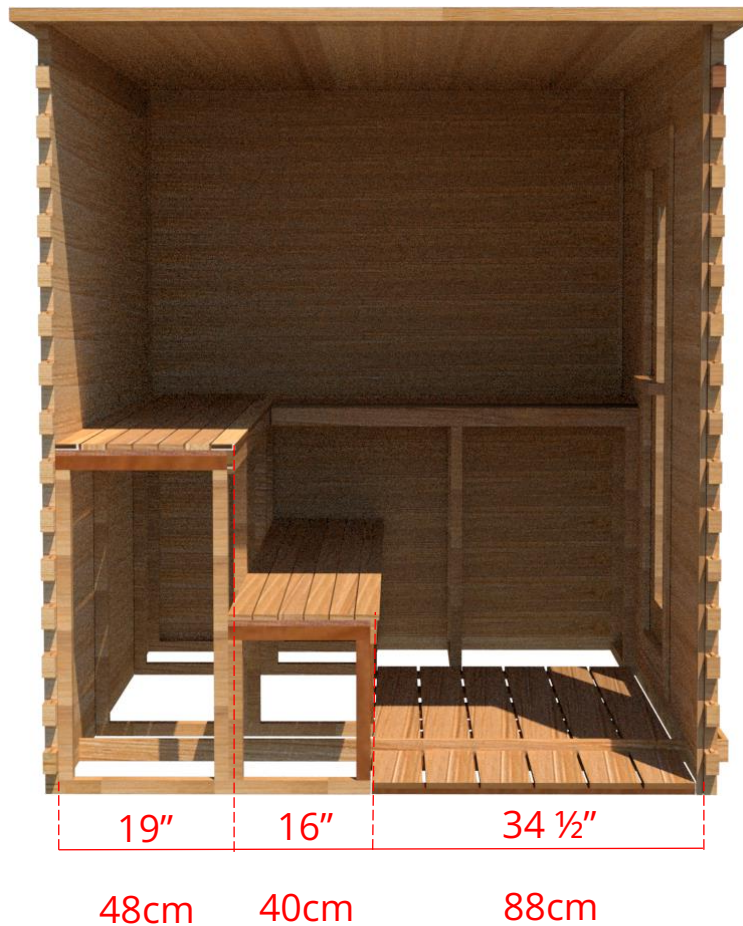

LS680/LS682 6' x 8' Indoor Cabin Sauna

Please note:

If choosing the Solid wood Floor option for an indoor cabin sauna the overall height of the sauna will increase 1 1/2" (38mm)

LS680/LS682

6' x 8' Indoor Cabin Sauna

Side View

76 ³/₄" 194cm

72 ¹/₄" 184cm

Please note:

If choosing the Solid wood Floor option for an indoor cabin sauna the overall height of the sauna will increase 1 ¹/₂" (38mm)

LS680/LS682

6' x 8' Indoor Cabin Sauna

IC68B - 2 Tier Back Wall Bench

LS680/LS682

6' x 8' Indoor Cabin Sauna

IC68L - 2 Tier Bench on Back Wall & 2 Tier Bench on Left Side

LS680/LS682

6' x 8' Indoor Cabin Sauna

IC68R - 2 Tier Bench on Back Wall & 2 Tier Bench on Right Side

LS680/LS682

6' x 8' Indoor Cabin Sauna

IC68S2 - 2 Tier Side Wall Benches

LS680/LS682

6' x 8' Indoor Cabin Sauna

IC68Y - Yoga Sauna Fold Up Bench (No Floor in Sauna)

LS680/LS682 6' x 8' Indoor Cabin Sauna

Front Wall Options