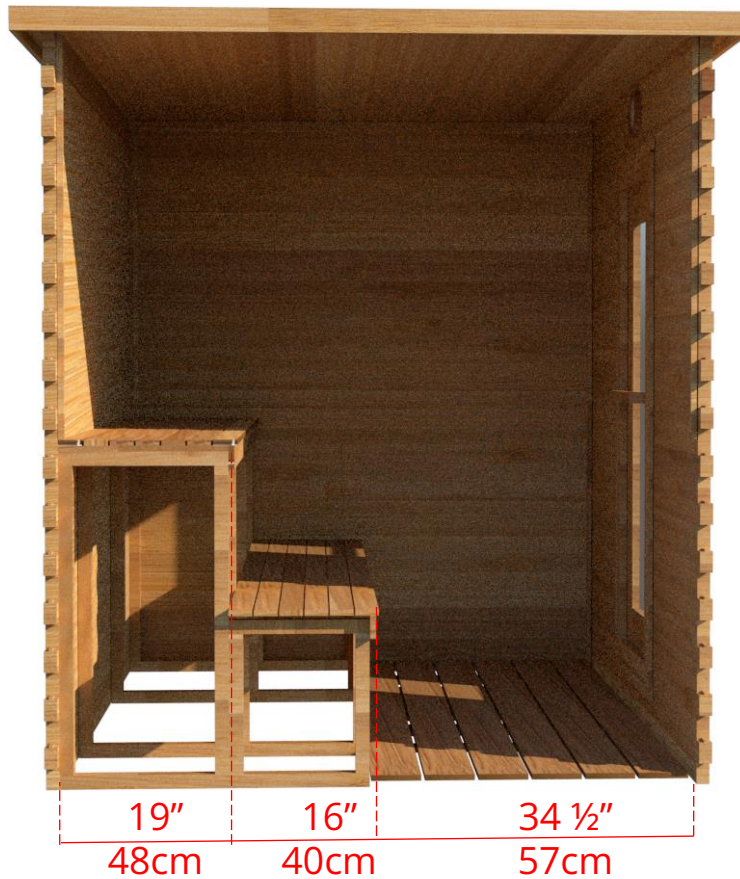

LS680/LS682 6' x 8' Indoor Cabin Sauna

Please note:

If choosing the Solid wood Floor option for an indoor cabin sauna the overall height of the sauna will increase 1 1/2" (38mm)

LS680/LS682

6' x 8' Indoor Cabin Sauna

Side View

76 ³/₄" 194cm

72 ¹/₄" 184cm

Please note:

If choosing the Solid wood Floor option for an indoor cabin sauna the overall height of the sauna will increase 1 ¹/₂" (38mm)

LS680/LS682

6' x 8' Indoor Cabin Sauna

IC68B - 2 Tier Back Wall Bench

LS680/LS682

6' x 8' Indoor Cabin Sauna

IC68L - 2 Tier Bench on Back Wall & 2 Tier Bench on Left Side

LS680/LS682

6' x 8' Indoor Cabin Sauna

IC68R - 2 Tier Bench on Back Wall & 2 Tier Bench on Right Side

LS680/LS682

6' x 8' Indoor Cabin Sauna

IC68S2 - 2 Tier Side Wall Benches

LS680/LS682

6' x 8' Indoor Cabin Sauna

IC68Y - Yoga Sauna Fold Up Bench (No Floor in Sauna)

LS680/LS682 6' x 8' Indoor Cabin Sauna

Front Wall Options