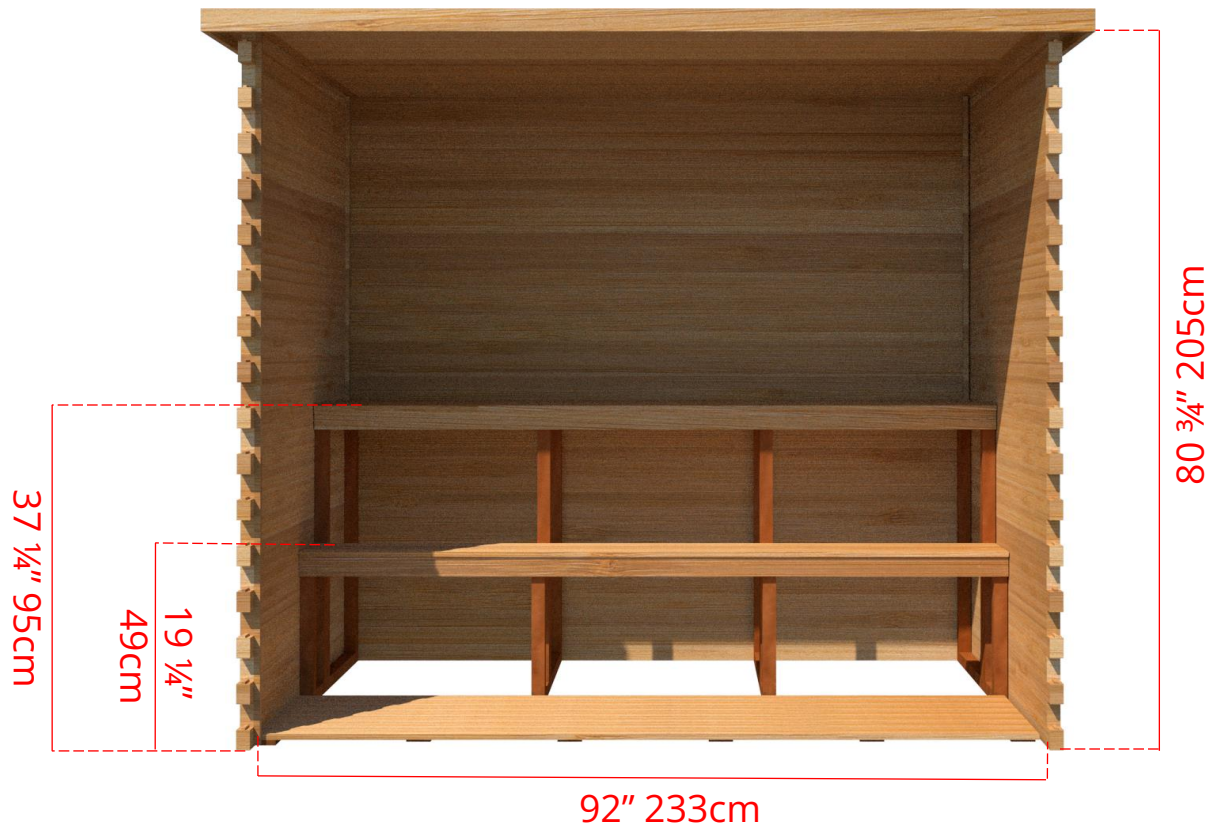

LS680/LS682 6' x 8' Indoor Cabin Sauna

Please note:

If choosing the Solid wood Floor option for an indoor cabin sauna the overall height of the sauna will increase 1 1/2" (38mm)

LS680/LS682

6' x 8' Indoor Cabin Sauna

Side View

76 ³/₄" 194cm

72 ¹/₄" 184cm

Please note:

If choosing the Solid wood Floor option for an indoor cabin sauna the overall height of the sauna will increase 1 ¹/₂" (38mm)

LS680/LS682

6' x 8' Indoor Cabin Sauna

IC68B - 2 Tier Back Wall Bench

LS680/LS682

6' x 8' Indoor Cabin Sauna

IC68L - 2 Tier Bench on Back Wall & 2 Tier Bench on Left Side

LS680/LS682

6' x 8' Indoor Cabin Sauna

IC68R - 2 Tier Bench on Back Wall & 2 Tier Bench on Right Side

LS680/LS682

6' x 8' Indoor Cabin Sauna

IC68S2 - 2 Tier Side Wall Benches

LS680/LS682

6' x 8' Indoor Cabin Sauna

IC68Y - Yoga Sauna Fold Up Bench (No Floor in Sauna)

LS680/LS682 6' x 8' Indoor Cabin Sauna

Front Wall Options