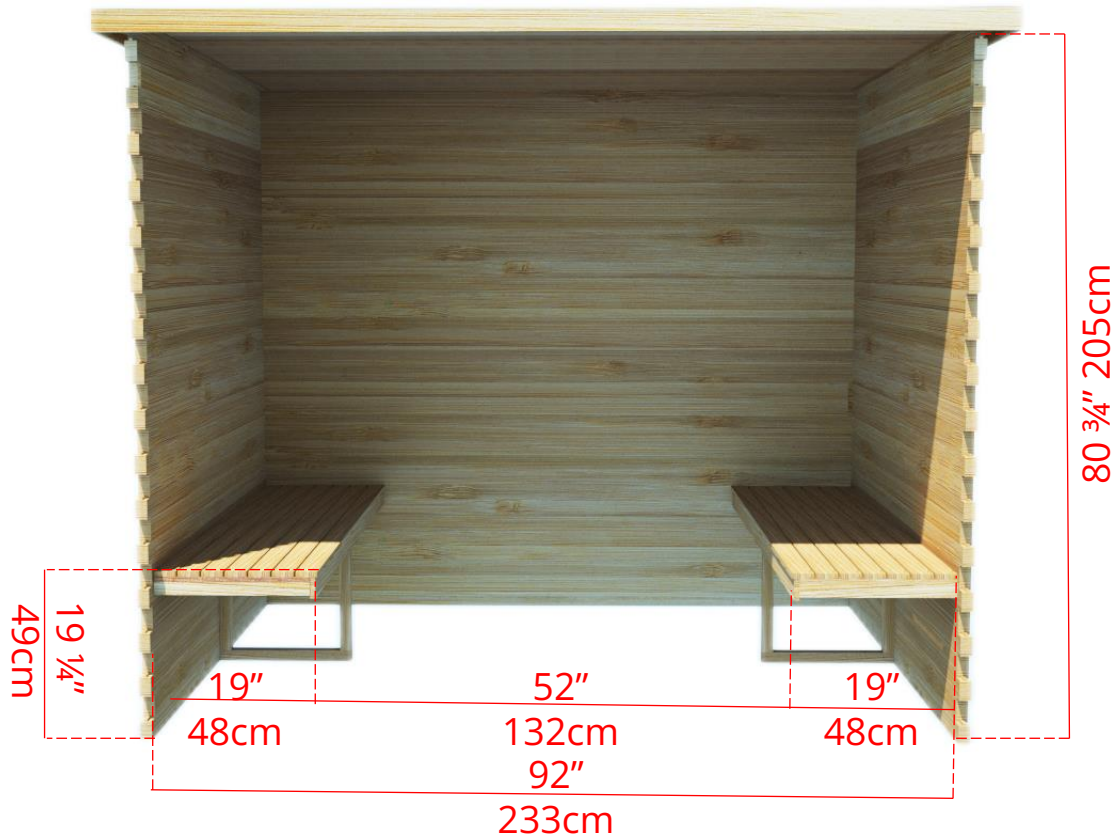

LS680/LS682 6' x 8' Indoor Cabin Sauna

Please note:

If choosing the Solid wood Floor option for an indoor cabin sauna the overall height of the sauna will increase 1 1/2" (38mm)

LS680/LS682

6' x 8' Indoor Cabin Sauna

IC68B - 2 Tier Back Wall Bench

LS680/LS682

6' x 8' Indoor Cabin Sauna

IC68L - 2 Tier Bench on Back Wall & 2 Tier Bench on Left Side

LS680/LS682

6' x 8' Indoor Cabin Sauna

IC68R - 2 Tier Bench on Back Wall & 2 Tier Bench on Right Side

LS680/LS682

6' x 8' Indoor Cabin Sauna

IC68S2 - 2 Tier Side Wall Benches

LS680/LS682

6' x 8' Indoor Cabin Sauna

IC68Y - Yoga Sauna Fold Up Bench (No Floor in Sauna)

LS680/LS682 6' x 8' Indoor Cabin Sauna

Front Wall Options

C8DL - Door on left & no Window
Or
C8DR - Door on right & no Window

C8DLW - Door on left & Window on right
Or
C8DRW - Door on right & Window on left
(14 3/4" x 53 1/4" Window)

C8DM - Door in middle & no Window