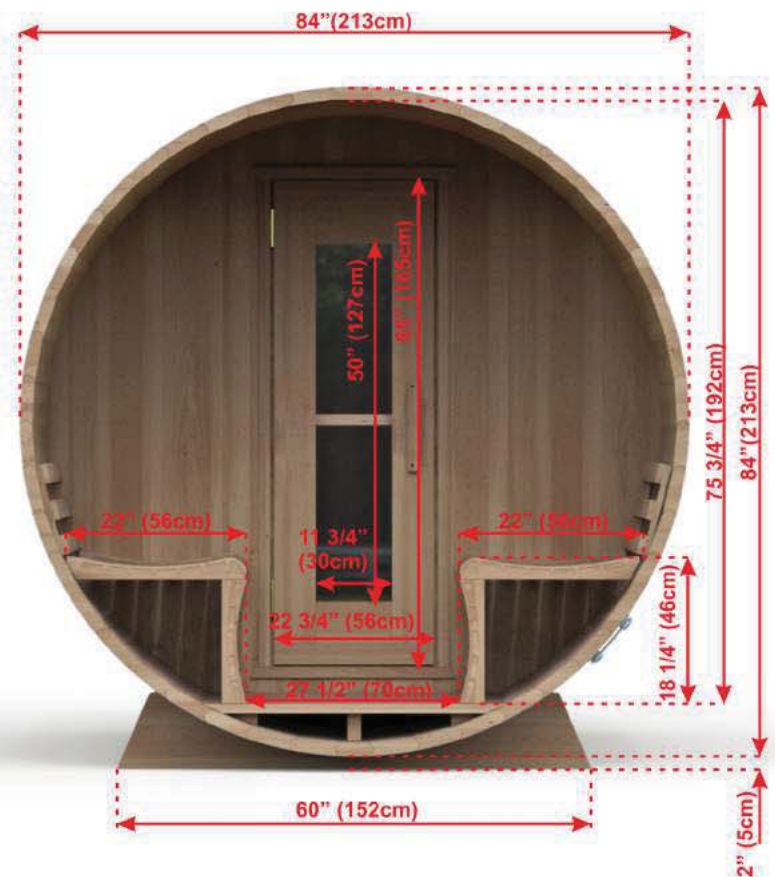

BARREL SAUNA PACKAGE FEATURES:

- Made in Canada with Canadian Cedar
- Easy to assemble package.
- Marine Grade aluminum bands with stainless hardware.
- Bronze tempered glass in door.
- Package includes Towel Bar and 2 Backrests.
- Opening vent on back wall.

BARREL SAUNA PACKAGE OPTIONS:

- 2' (60cm) Front Porch
- 4' (120cm) Changeroom with Benches
- Overhang Cove on Front
- 2 Windows in Front Wall
- Panoramic Window in End Wall
- Woodburning or Electric Heaters
- Signature Bench Upgrades