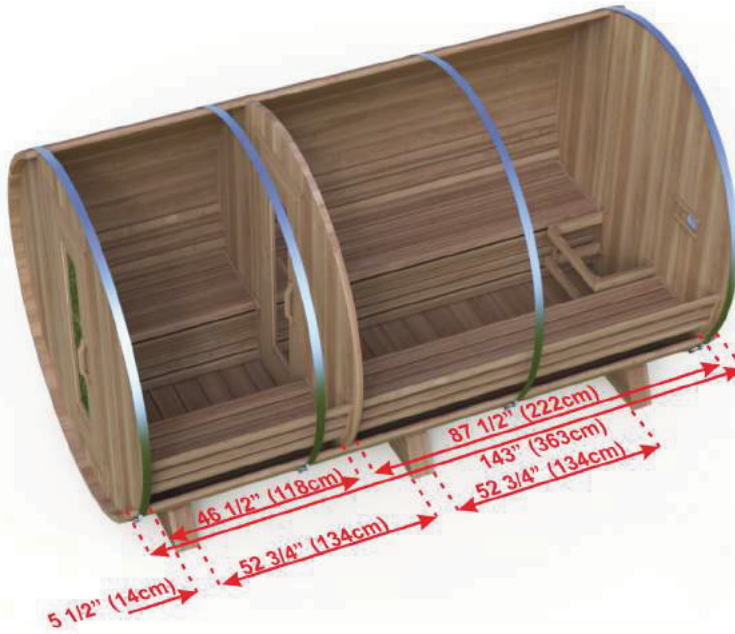

BARREL SAUNA PACKAGE FEATURES:

- Made in Canada with Canadian Cedar
- Easy to assemble package.
- Marine Grade aluminum bands with stainless hardware.
- Bronze tempered glass in door.
- Package includes Towel Bar and 2 Backrests.
- Opening vent on back wall.

BARREL SAUNA PACKAGE OPTIONS:

- 2' (60cm) Front Porch
- 4' (120cm) Changeroom with Benches
- Overhang Cove on Front
- 2 Windows in Front Wall
- Panoramic Window in End Wall
- Woodburning or Electric Heaters
- Signature Bench Upgrades