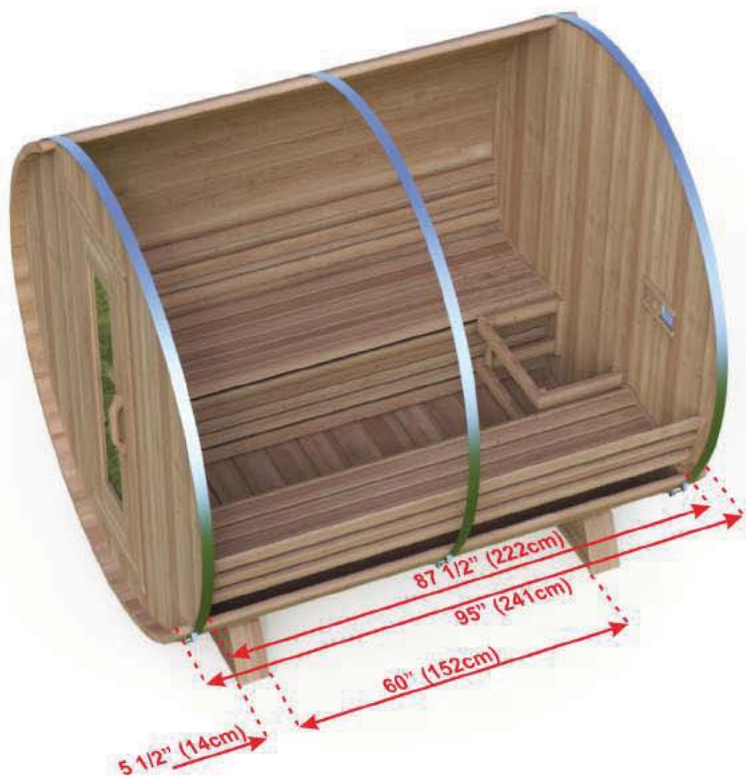

BARREL SAUNA PACKAGE FEATURES:

- Made in Canada with Canadian Cedar
- Easy to assemble package.
- Marine Grade aluminum bands with stainless hardware.
- Bronze tempered glass in door.
- Package includes Towel Bar and 2 Backrests.
- Opening vent on back wall.

BARREL SAUNA PACKAGE OPTIONS:

- 2' (60cm) Front Porch
- 4' (120cm) Changeroom with Benches
- Overhang Cove on Front
- 2 Windows in Front Wall
- Panoramic Window in End Wall
- Woodburning or Electric Heaters
- Signature Bench Upgrades