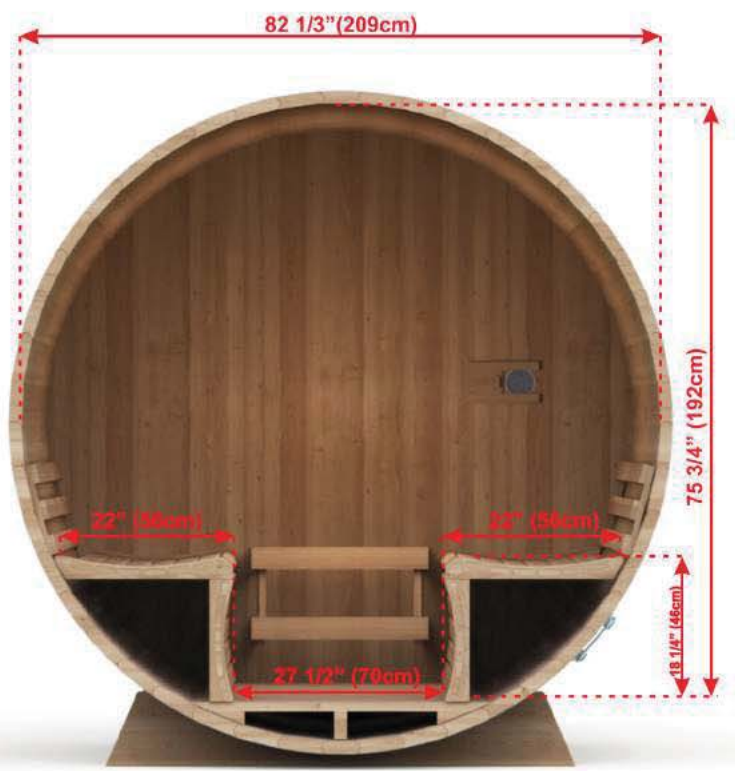

BARREL SAUNA PACKAGE FEATURES:

- Made in Canada with Canadian Cedar
- Easy to assemble package.
- Marine Grade aluminum bands with stainless hardware.
- Bronze tempered glass in door.
- Package includes Towel Bar and 2 Backrests.
- Opening vent on back wall.

BARREL SAUNA PACKAGE OPTIONS:

- 2' (60cm) Front Porch
- 4' (120cm) Changeroom with Benches
- Overhang Cove on Front
- 2 Windows in Front Wall
- Panoramic Window in End Wall
- Woodburning or Electric Heaters
- Signature Bench Upgrades