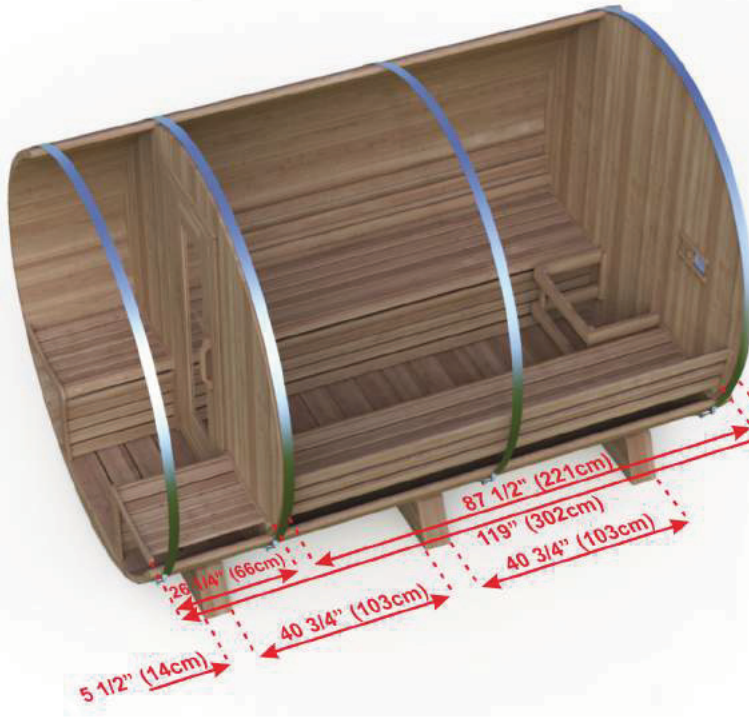

BARREL SAUNA PACKAGE FEATURES:

- Made in Canada with Canadian Cedar
- Easy to assemble package.
- Marine Grade aluminum bands with stainless hardware.
- Bronze tempered glass in door.
- Package includes Towel Bar and 2 Backrests.
- Opening vent on back wall.

BARREL SAUNA PACKAGE OPTIONS:

- 2' (60cm) Front Porch
- 4' (120cm) Changeroom with Benches
- Overhang Cove on Front
- 2 Windows in Front Wall
- Panoramic Window in End Wall
- Woodburning or Electric Heaters
- Signature Bench Upgrades