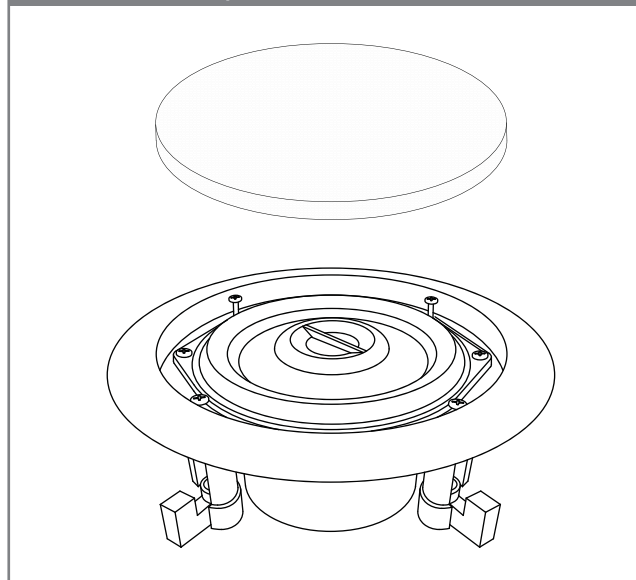

Waterproof

Cone: 5 ¼", 2-way in-wall

Color: white body and trim with white grill.

O.D.: 8"

Grill size: 6-1/4"

In Wall Depth: 3"

Package Includes:

(2) TSS-CL Classic Speakers

(2) 25ft lengths of speaker wire

(2) Silicone Sealant

TSS-CL Classic Speaker

Notes

Installation Notes

Apply Silicone to form watertight seal.

Rough-in Notes

Mounting hole size needed: 6-1/2"