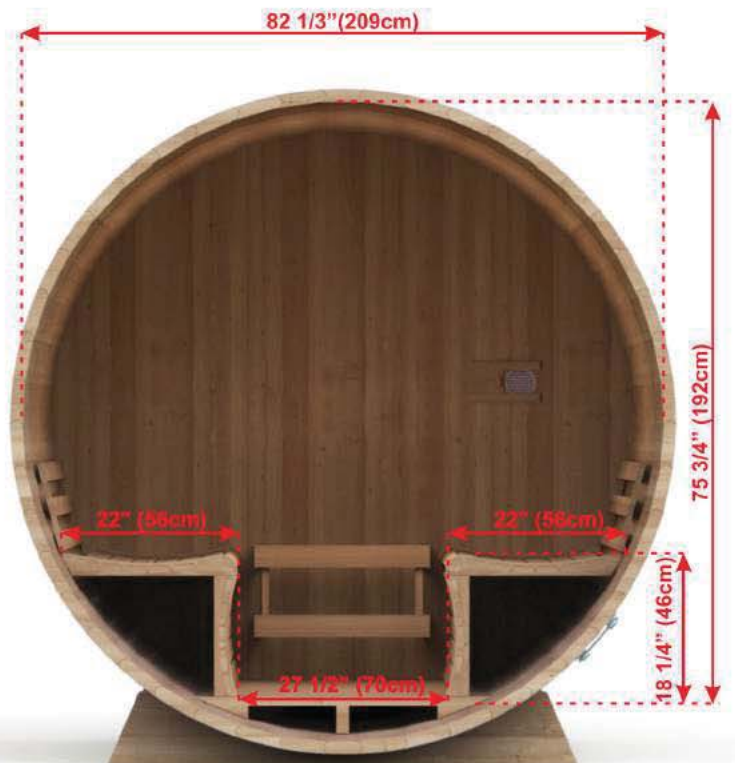

**BARREL SAUNA PACKAGE OPTIONS:**

- 2' (60cm) Front Porch
- 4' (120cm) Changeroom with Benches
- Overhang Cove on Front
- 2 Windows in Front Wall
- Panoramic Window in End Wall
- Woodburning or Electric Heaters
- Signature Bench Upgrades