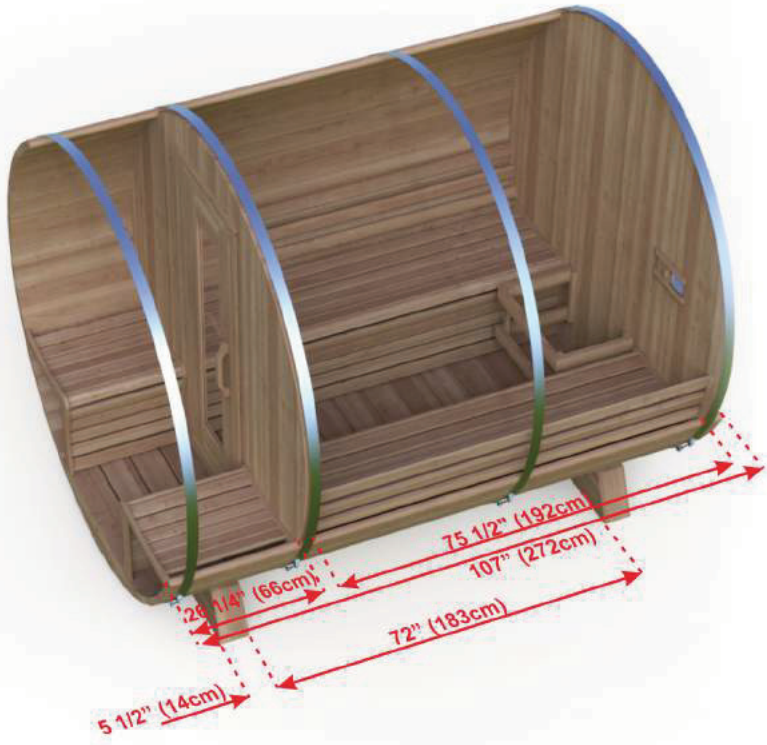

**BARREL SAUNA PACKAGE FEATURES:**

- Made in Canada with Canadian Cedar
- Easy to assemble package.
- Marine Grade aluminum bands with stainless hardware.
- Bronze tempered glass in door.
- Package includes Towel Bar and 2 Backrests.
- Opening vent on back wall.

**BARREL SAUNA PACKAGE OPTIONS:**

- 2' (60cm) Front Porch
- 4' (120cm) Changeroom with Benches
- Overhang Cove on Front
- 2 Windows in Front Wall
- Panoramic Window in End Wall
- Woodburning or Electric Heaters
- Signature Bench Upgrades