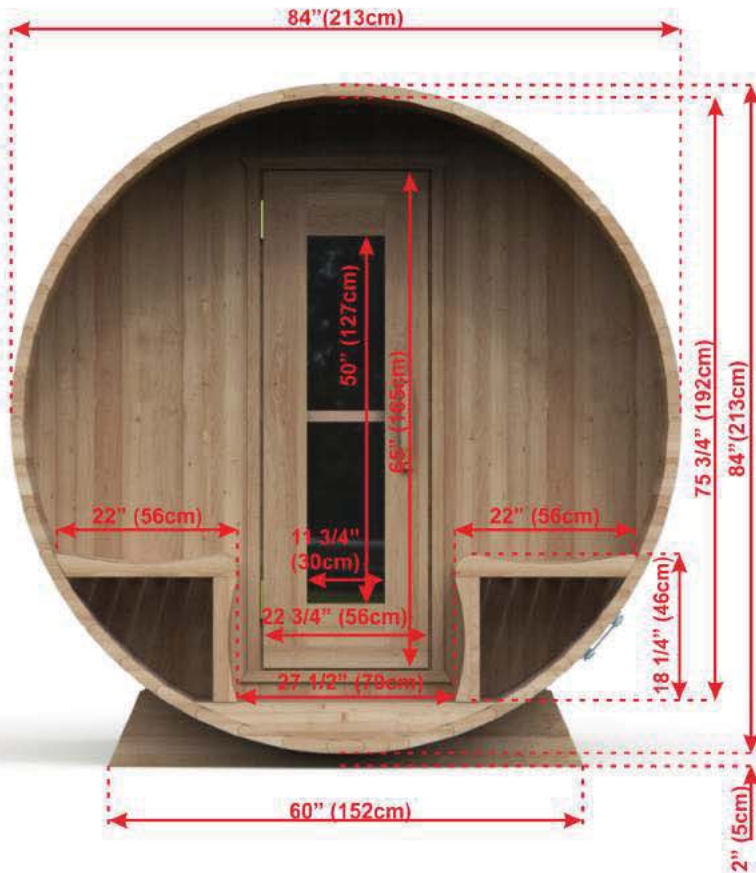

**BARREL SAUNA PACKAGE OPTIONS:**

- 2' (60cm) Front Porch
- 4' (120cm) Changeroom with Benches
- Overhang Cove on Front
- 2 Windows in Front Wall
- Panoramic Window in End Wall
- Woodburning or Electric Heaters
- Signature Bench Upgrades

**BARREL SAUNA PACKAGE FEATURES:**

- Made in Canada with Canadian Cedar
- Easy to assemble package.
- Marine Grade aluminum bands with stainless hardware.
- Bronze tempered glass in door.
- Package includes Towel Bar and 2 Backrests.
- Opening vent on back wall.