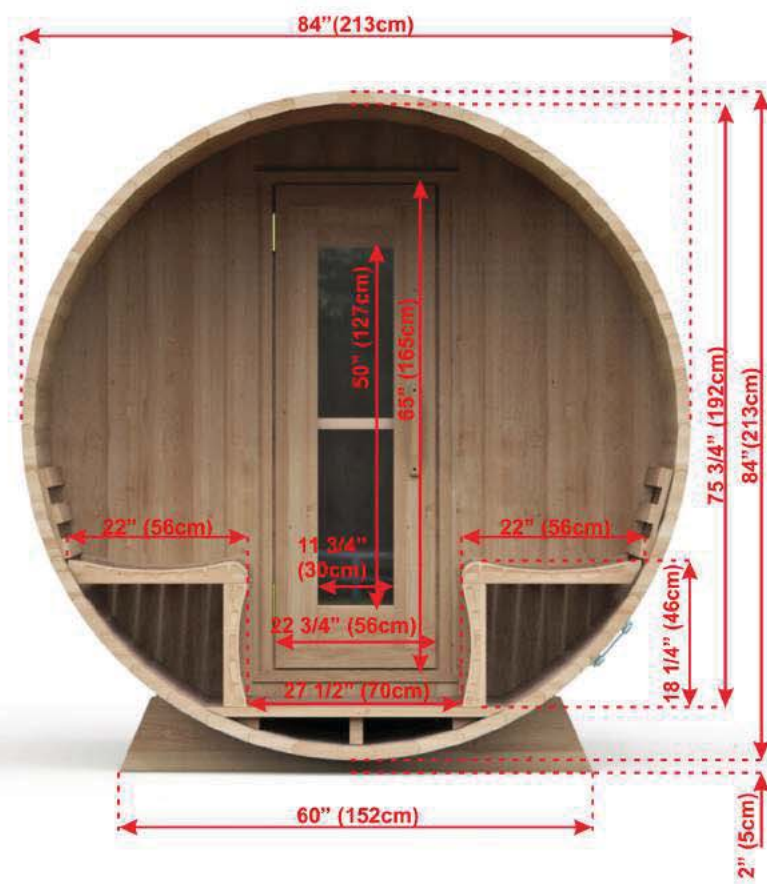

**BARREL SAUNA PACKAGE OPTIONS:**

- 2' (60cm) Front Porch
- 4' (120cm) Changeroom with Benches
- Overhang Cove on Front
- 2 Windows in Front Wall
- Panoramic Window in End Wall
- Woodburning or Electric Heaters
- Signature Bench Upgrades

**BARREL SAUNA PACKAGE FEATURES:**

- Made in Canada with Canadian Cedar
- Easy to assemble package.
- Marine Grade aluminum bands with stainless hardware.
- Bronze tempered glass in door.
- Package includes Towel Bar and 2 Backrests.
- Opening vent on back wall.