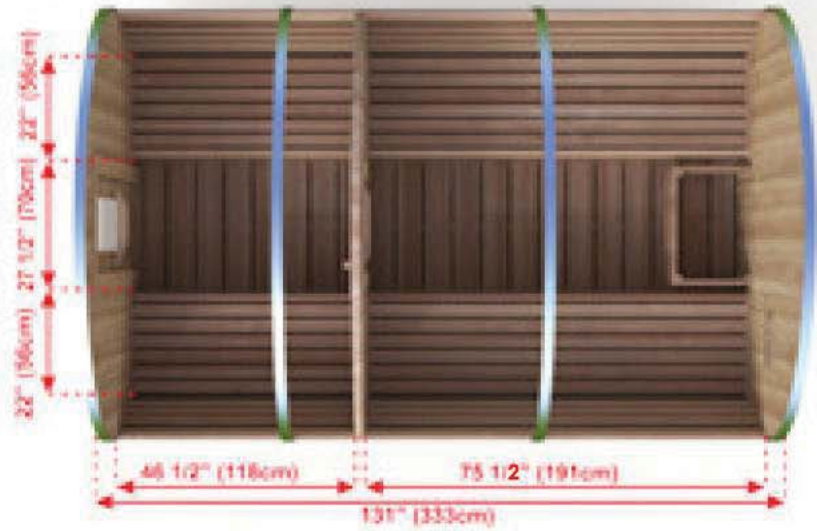

**BARREL SAUNA PACKAGE OPTIONS:**

- 2' (60cm) Front Porch
- 4' (120cm) Changeroom with Benches
- Overhang Cove on Front
- 2 Windows in Front Wall
- Panoramic Window in End Wall
- Woodburning or Electric Heaters
- Signature Bench Upgrades

**BARREL SAUNA PACKAGE FEATURES:**

- Made in Canada with Canadian Cedar
- Easy to assemble package.
- Marine Grade aluminum bands with stainless hardware.
- Bronze tempered glass in door.
- Package includes Towel Bar and 2 Backrests.
- Opening vent on back wall.