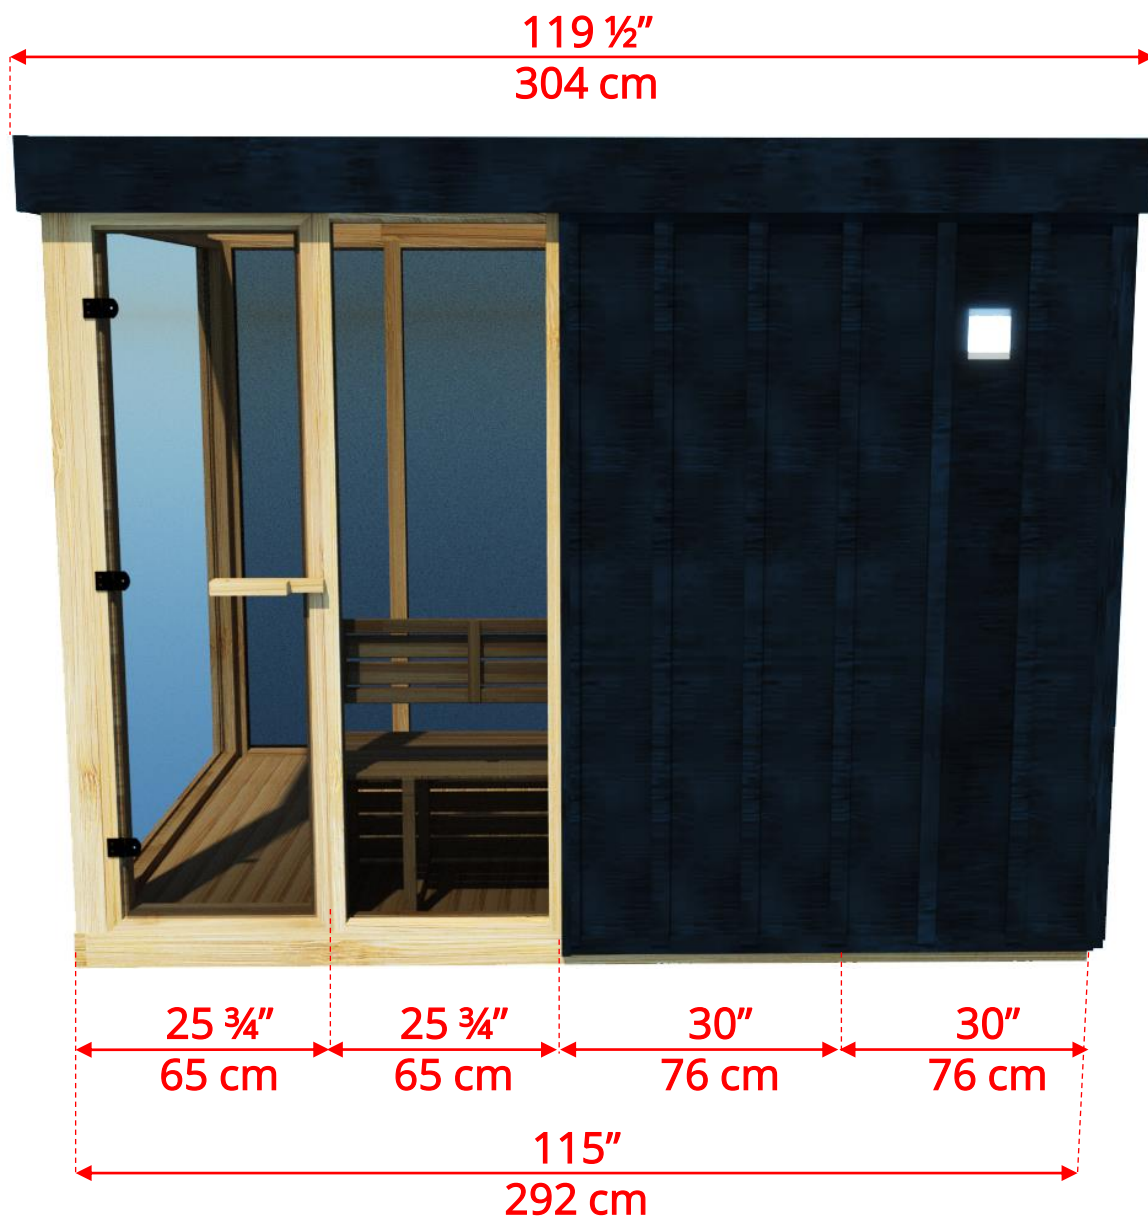

# OR6110/ OR6112 Outdoor Orion Sauna

# OR6110/ OR6112 Outdoor Orion Sauna

L bench can be positioned on either side depending on what side door is on.

# OR6110/ OR6112 Outdoor Orion Sauna

Door can be placed on right or left side of sauna.