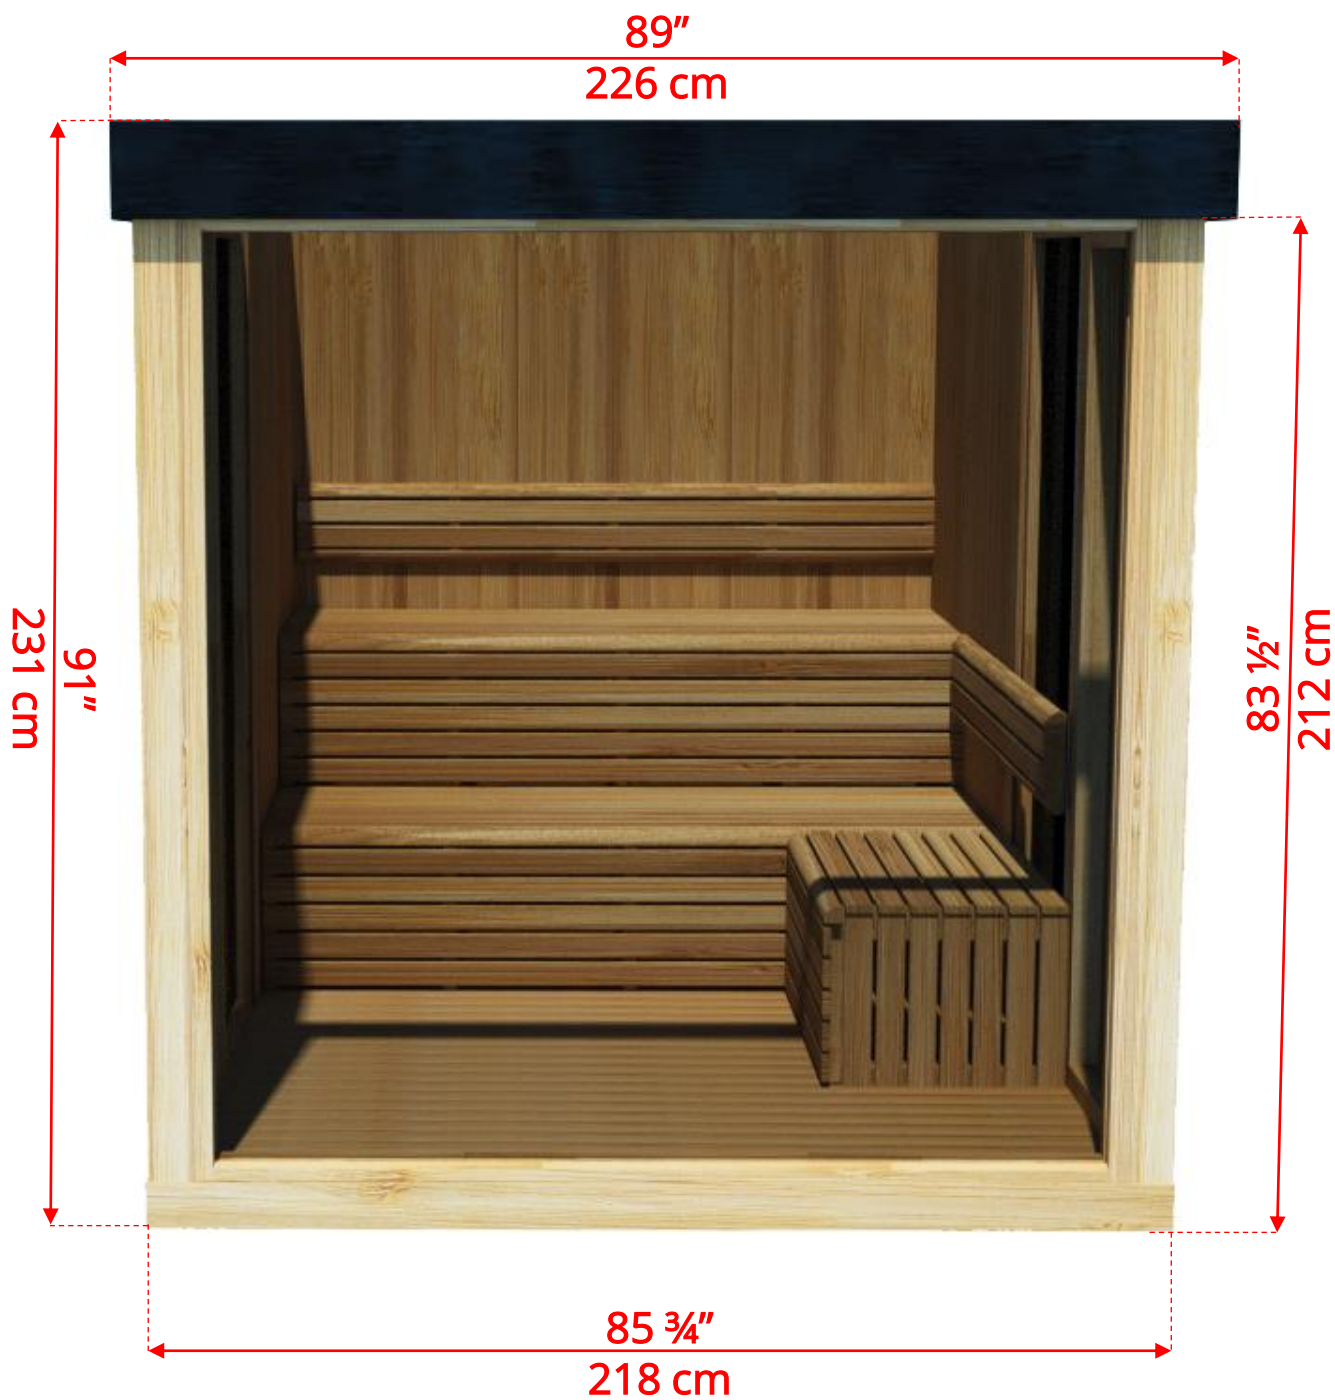

# OR6110/ OR6112 Outdoor Orion Sauna

# OR6110/ OR6112 Outdoor Orion Sauna

L bench can be positioned on either side depending on what side door is on.

# OR6110/ OR6112 Outdoor Orion Sauna

Door can be placed on right or left side of sauna.