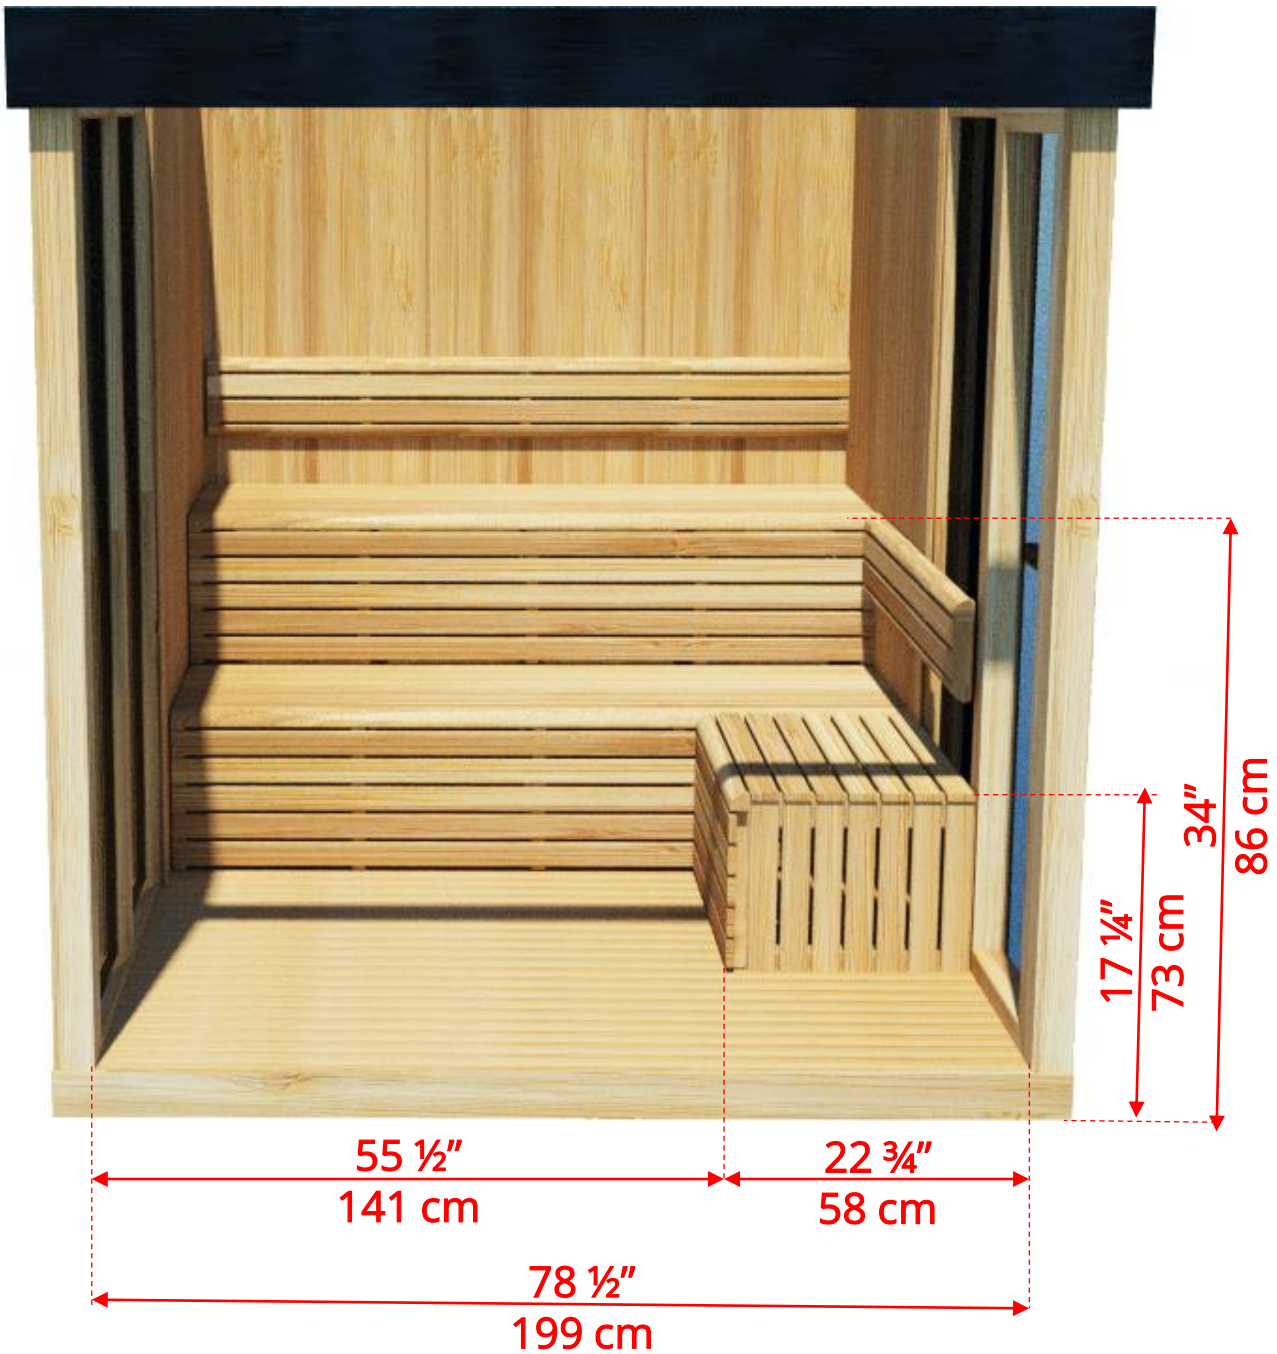

# OR6110/ OR6112 Outdoor Orion Sauna

# OR6110/ OR6112 Outdoor Orion Sauna

L bench can be positioned on either side depending on what side door is on.

# OR6110/ OR6112 Outdoor Orion Sauna

Door can be placed on right or left side of sauna.