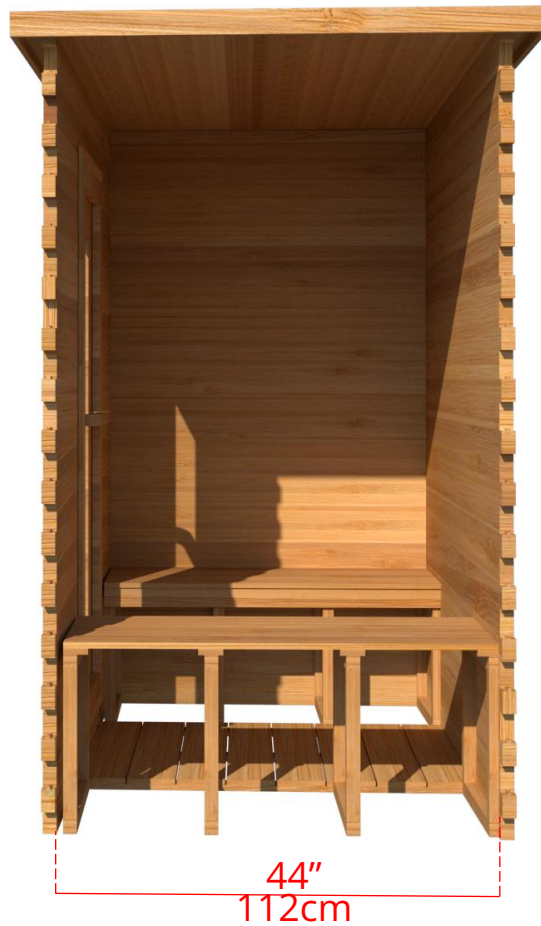

LS470/LS472 4' x 7' Indoor Cabin Sauna

Please note:

If choosing the Solid wood Floor option for an indoor cabin sauna the overall height of the sauna will increase 1 1/2" (38mm)

LS470/LS472

4' x 7' Indoor Cabin Sauna

IC47B - 2 Tier Back Wall Bench

LS470/LS472

4' x 7' Indoor Cabin Sauna

IC47L - 2 Tier Back Wall Bench & Single Tier Bench on Left Side

LS470/LS472

4' x 7' Indoor Cabin Sauna

IC47R - 2 Tier Back Wall Bench & Single Tier Bench on Right Side

LS470/LS472

4' x 7' Indoor Cabin Sauna

IC47BS - Single Tier Back Wall Bench

LS470/LS472

4' x 7' Indoor Cabin Sauna

IC47S - Single Tier Side Wall Benches

LS470/LS472

4' x 7' Indoor Cabin Sauna

Front Wall Options

C7DL - Door on left & no Window
Or
C7DR - Door on right & no Window

C7DLW - Door on left & Window on right
Or
C7DRW - Door on right & Window on left
(14 3/4" x 53 1/4" Window)

C7DM - Door in middle & no Window