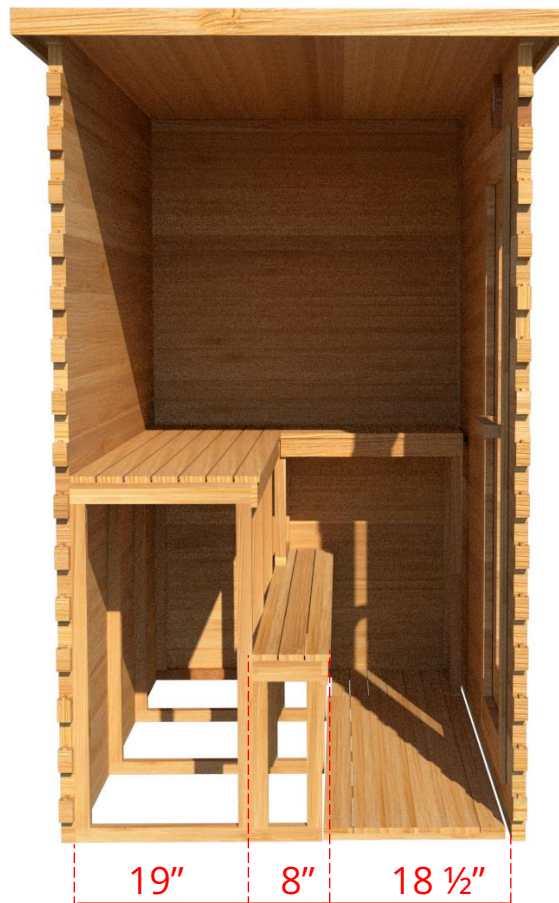

LS470/LS472 4' x 7' Indoor Cabin Sauna

Please note:

If choosing the Solid wood Floor option for an indoor cabin sauna the overall height of the sauna will increase 1 1/2" (38mm)

LS470/LS472

4' x 7' Indoor Cabin Sauna

Side View

52 ³/₄" 134cm

48 ¹/₄" 123cm

Please note:

If choosing the Solid wood Floor option for an indoor cabin sauna the overall height of the sauna will increase 1 ¹/₂" (38mm)

LS470/LS472

4' x 7' Indoor Cabin Sauna

IC47B - 2 Tier Back Wall Bench

LS470/LS472

4' x 7' Indoor Cabin Sauna

IC47L - 2 Tier Back Wall Bench & Single Tier Bench on Left Side

LS470/LS472

4' x 7' Indoor Cabin Sauna

IC47R - 2 Tier Back Wall Bench & Single Tier Bench on Right Side

LS470/LS472

4' x 7' Indoor Cabin Sauna

IC47BS - Single Tier Back Wall Bench

LS470/LS472

4' x 7' Indoor Cabin Sauna

IC47S - Single Tier Side Wall Benches

LS470/LS472

4' x 7' Indoor Cabin Sauna