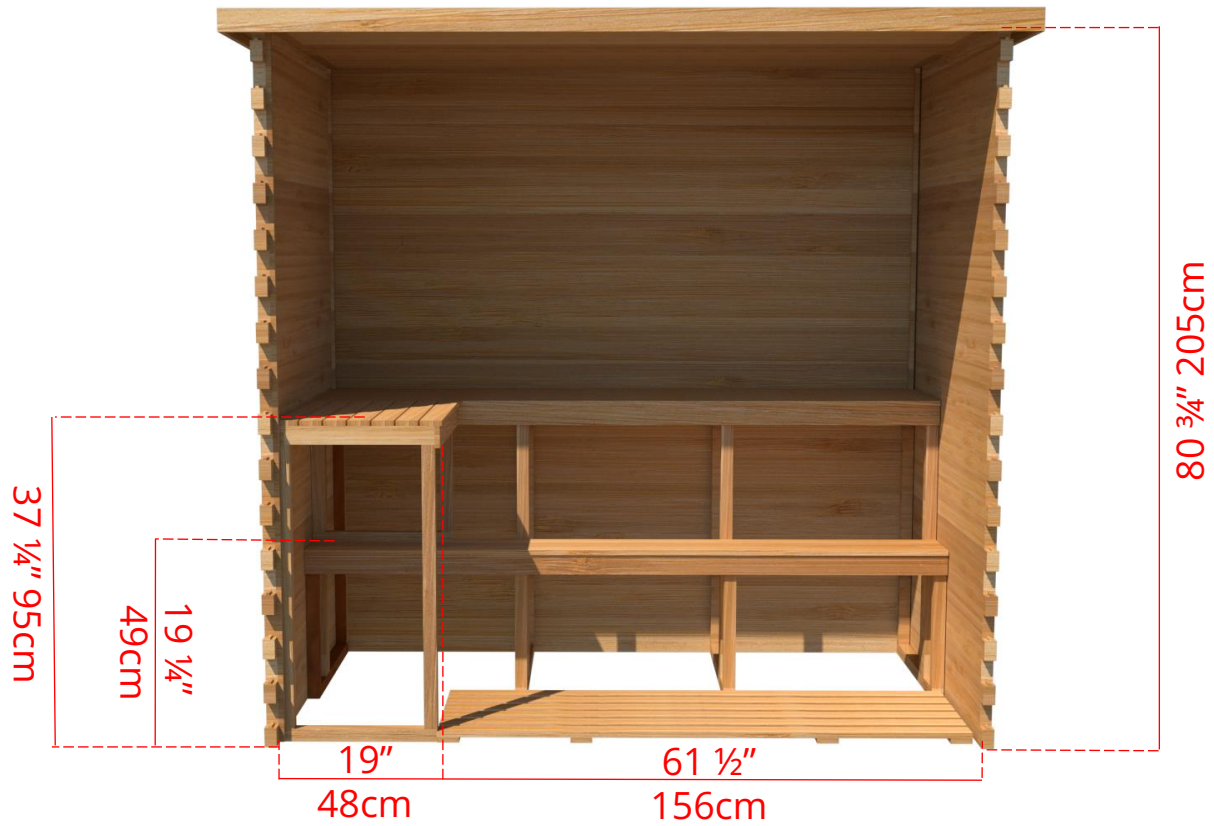

LS470/LS472 4' x 7' Indoor Cabin Sauna

Please note:

If choosing the Solid wood Floor option for an indoor cabin sauna the overall height of the sauna will increase 1 1/2" (38mm)

LS470/LS472

4' x 7' Indoor Cabin Sauna

Side View

52 ³/₄" 134cm

48 ¹/₄" 123cm

Please note:

If choosing the Solid wood Floor option for an indoor cabin sauna the overall height of the sauna will increase 1 ¹/₂" (38mm)

LS470/LS472

4' x 7' Indoor Cabin Sauna

IC47B - 2 Tier Back Wall Bench

LS470/LS472

4' x 7' Indoor Cabin Sauna

IC47L - 2 Tier Back Wall Bench & Single Tier Bench on Left Side

LS470/LS472

4' x 7' Indoor Cabin Sauna

IC47R - 2 Tier Back Wall Bench & Single Tier Bench on Right Side

LS470/LS472

4' x 7' Indoor Cabin Sauna

IC47BS - Single Tier Back Wall Bench

LS470/LS472

4' x 7' Indoor Cabin Sauna

IC47S - Single Tier Side Wall Benches

LS470/LS472

4' x 7' Indoor Cabin Sauna