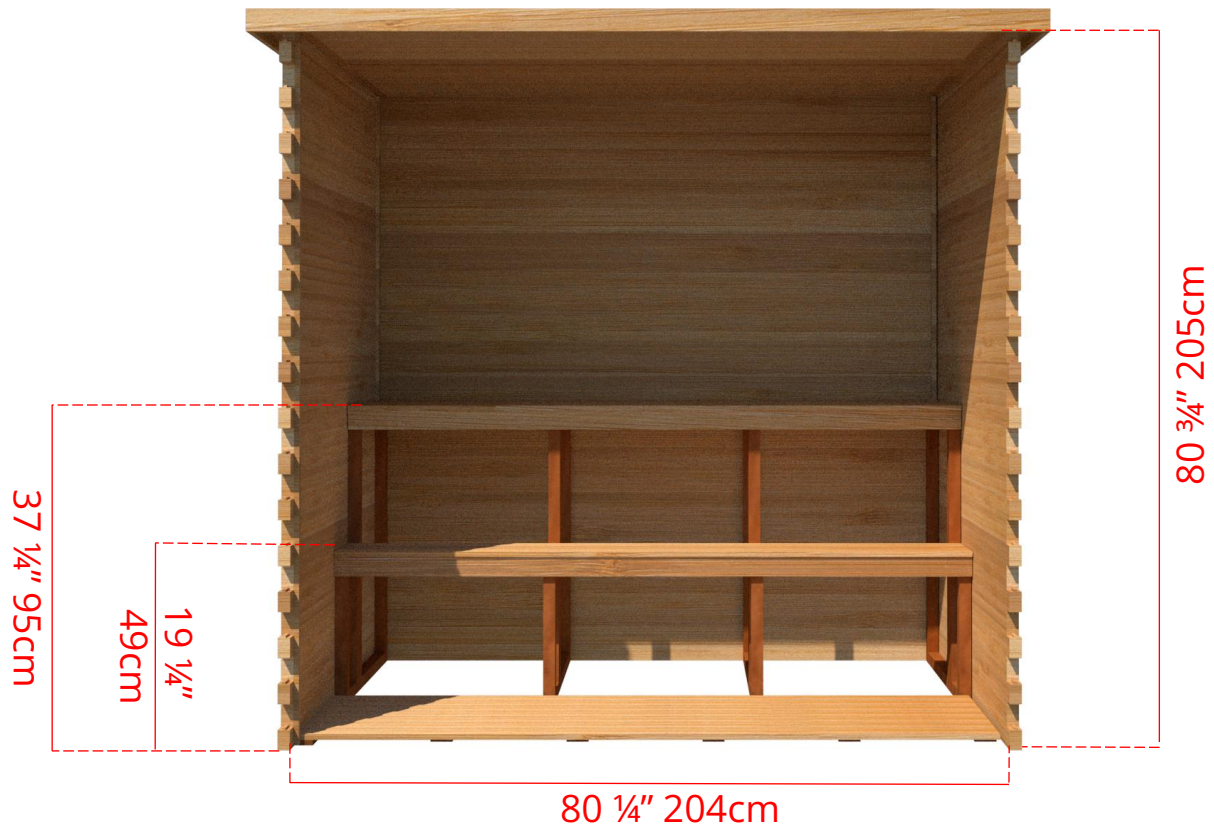

LS470/LS472 4' x 7' Indoor Cabin Sauna

Please note:

If choosing the Solid wood Floor option for an indoor cabin sauna the overall height of the sauna will increase 1 1/2" (38mm)

LS470/LS472

4' x 7' Indoor Cabin Sauna

Side View

52 ³/₄" 134cm

48 ¹/₄" 123cm

Please note:

If choosing the Solid wood Floor option for an indoor cabin sauna the overall height of the sauna will increase 1 ¹/₂" (38mm)

LS470/LS472

4' x 7' Indoor Cabin Sauna

IC47B - 2 Tier Back Wall Bench

LS470/LS472

4' x 7' Indoor Cabin Sauna

IC47L - 2 Tier Back Wall Bench & Single Tier Bench on Left Side

LS470/LS472

4' x 7' Indoor Cabin Sauna

IC47R - 2 Tier Back Wall Bench & Single Tier Bench on Right Side

LS470/LS472

4' x 7' Indoor Cabin Sauna

IC47BS - Single Tier Back Wall Bench

LS470/LS472

4' x 7' Indoor Cabin Sauna

IC47S - Single Tier Side Wall Benches

LS470/LS472

4' x 7' Indoor Cabin Sauna