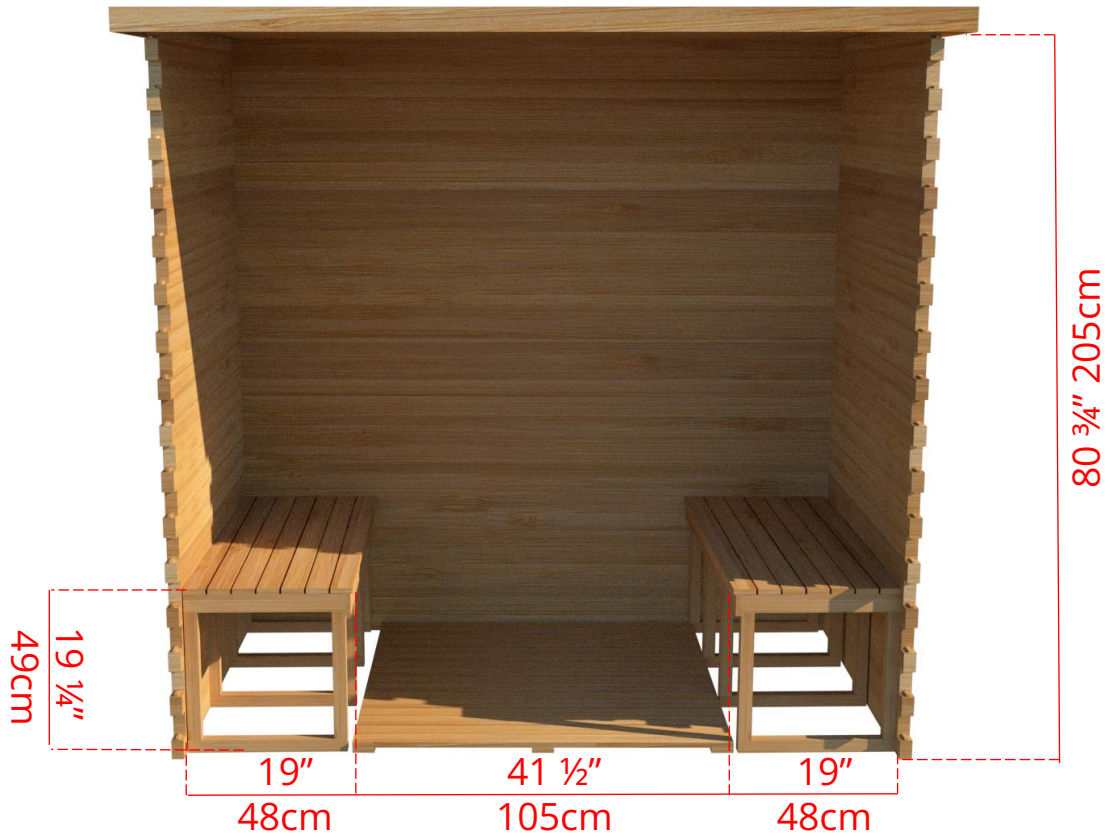

LS470/LS472 4' x 7' Indoor Cabin Sauna

Please note:

If choosing the Solid wood Floor option for an indoor cabin sauna the overall height of the sauna will increase 1 1/2" (38mm)

LS470/LS472

4' x 7' Indoor Cabin Sauna

IC47B - 2 Tier Back Wall Bench

LS470/LS472

4' x 7' Indoor Cabin Sauna

IC47L - 2 Tier Back Wall Bench & Single Tier Bench on Left Side

LS470/LS472

4' x 7' Indoor Cabin Sauna

IC47R - 2 Tier Back Wall Bench & Single Tier Bench on Right Side

LS470/LS472

4' x 7' Indoor Cabin Sauna

IC47BS - Single Tier Back Wall Bench

LS470/LS472

4' x 7' Indoor Cabin Sauna

IC47S - Single Tier Side Wall Benches

LS470/LS472

4' x 7' Indoor Cabin Sauna

Front Wall Options

C7DL - Door on left & no Window
Or
C7DR - Door on right & no Window

C7DLW - Door on left & Window on right
Or
C7DRW - Door on right & Window on left
(14 3/4" x 53 1/4" Window)

C7DM - Door in middle & no Window