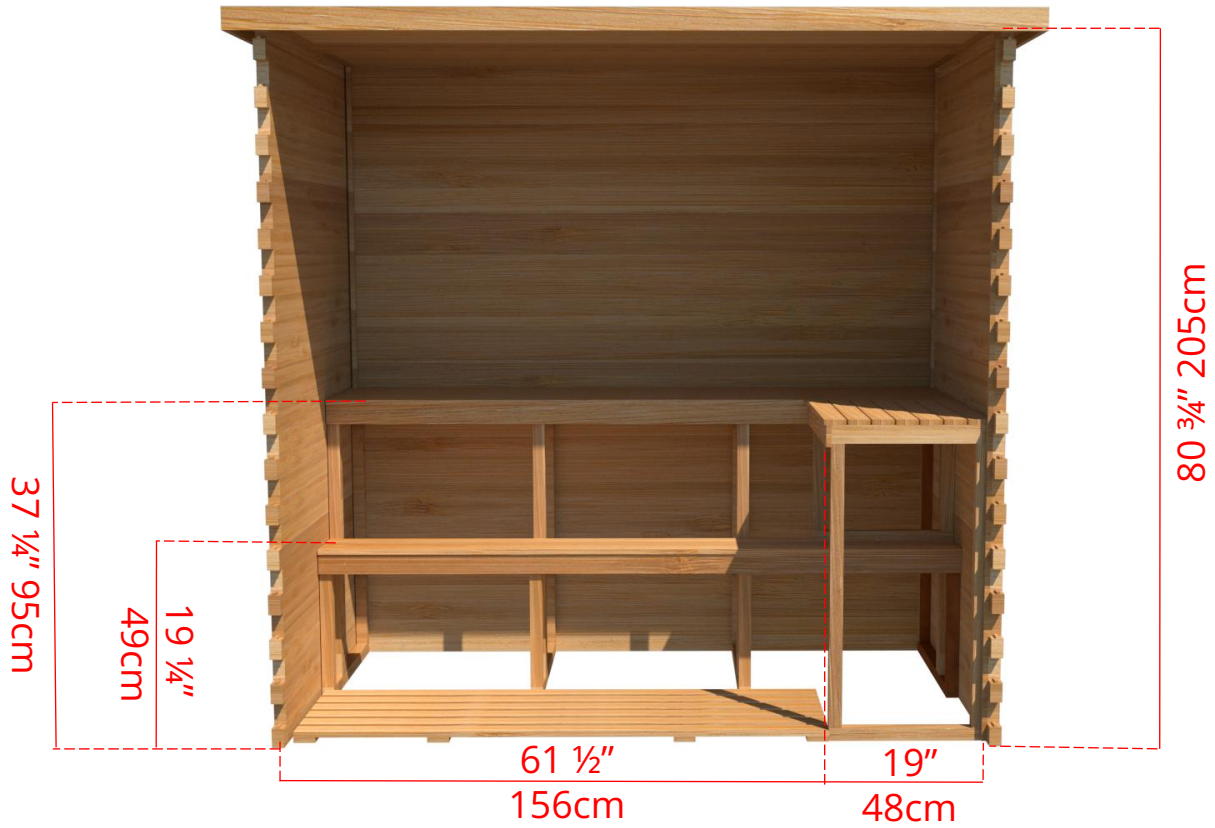

LS470/LS472 4' x 7' Indoor Cabin Sauna

Please note:

If choosing the Solid wood Floor option for an indoor cabin sauna the overall height of the sauna will increase 1 1/2" (38mm)

LS470/LS472

4' x 7' Indoor Cabin Sauna

Side View

52 ³/₄" 134cm

48 ¹/₄" 123cm

Please note:

If choosing the Solid wood Floor option for an indoor cabin sauna the overall height of the sauna will increase 1 ¹/₂" (38mm)

LS470/LS472

4' x 7' Indoor Cabin Sauna

IC47B - 2 Tier Back Wall Bench

LS470/LS472

4' x 7' Indoor Cabin Sauna

IC47L - 2 Tier Back Wall Bench & Single Tier Bench on Left Side

LS470/LS472

4' x 7' Indoor Cabin Sauna

IC47R - 2 Tier Back Wall Bench & Single Tier Bench on Right Side

LS470/LS472

4' x 7' Indoor Cabin Sauna

IC47BS - Single Tier Back Wall Bench

LS470/LS472

4' x 7' Indoor Cabin Sauna

IC47S - Single Tier Side Wall Benches

LS470/LS472

4' x 7' Indoor Cabin Sauna