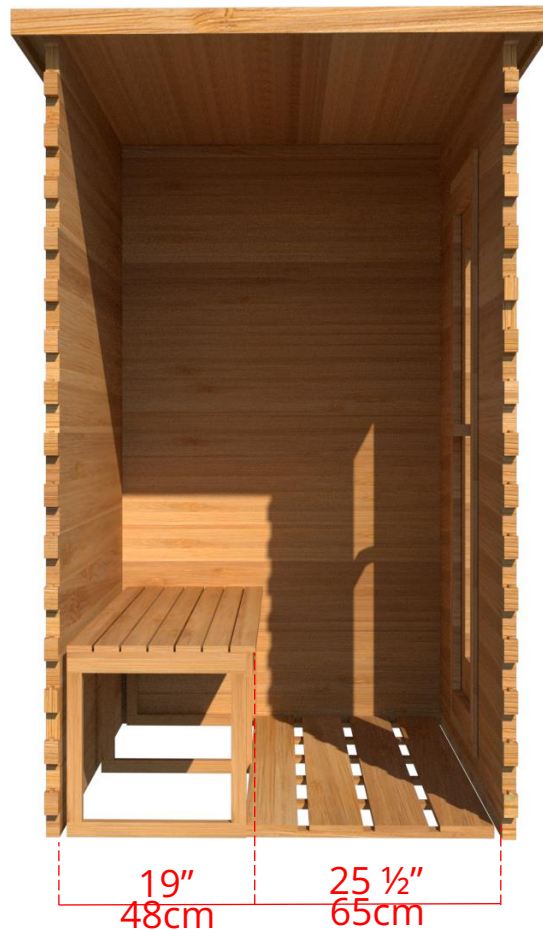

LS470/LS472 4' x 7' Indoor Cabin Sauna

Please note:

If choosing the Solid wood Floor option for an indoor cabin sauna the overall height of the sauna will increase 1 1/2" (38mm)

LS470/LS472

4' x 7' Indoor Cabin Sauna

Side View

52 ³/₄" 134cm

48 ¹/₄" 123cm

Please note:

If choosing the Solid wood Floor option for an indoor cabin sauna the overall height of the sauna will increase 1 ¹/₂" (38mm)

LS470/LS472

4' x 7' Indoor Cabin Sauna

IC47B - 2 Tier Back Wall Bench

LS470/LS472

4' x 7' Indoor Cabin Sauna

IC47L - 2 Tier Back Wall Bench & Single Tier Bench on Left Side

LS470/LS472

4' x 7' Indoor Cabin Sauna

IC47R - 2 Tier Back Wall Bench & Single Tier Bench on Right Side

LS470/LS472

4' x 7' Indoor Cabin Sauna

IC47BS - Single Tier Back Wall Bench

LS470/LS472

4' x 7' Indoor Cabin Sauna

IC47S - Single Tier Side Wall Benches

LS470/LS472

4' x 7' Indoor Cabin Sauna