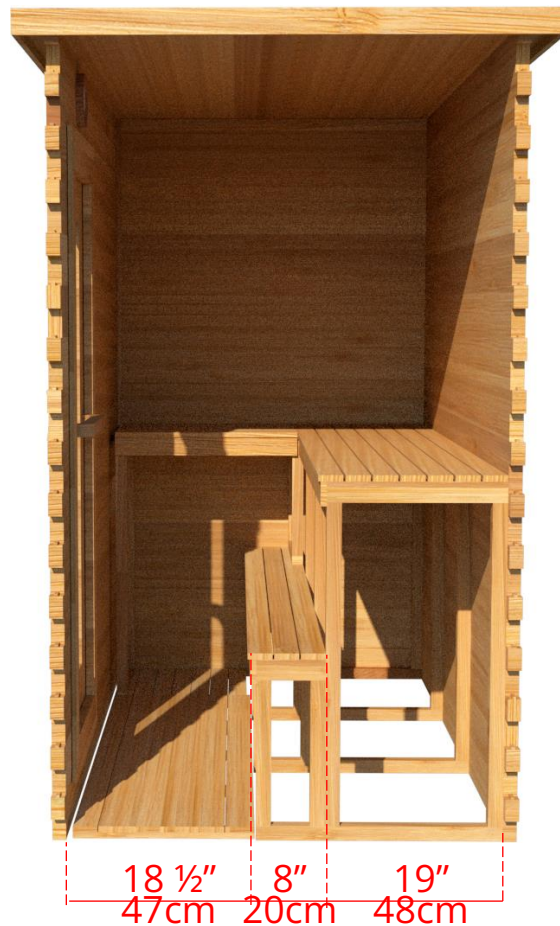

LS470/LS472 4' x 7' Indoor Cabin Sauna

Please note:

If choosing the Solid wood Floor option for an indoor cabin sauna the overall height of the sauna will increase 1 1/2" (38mm)

LS470/LS472

4' x 7' Indoor Cabin Sauna

Side View

52 ³/₄" 134cm

48 ¹/₄" 123cm

Please note:

If choosing the Solid wood Floor option for an indoor cabin sauna the overall height of the sauna will increase 1 ¹/₂" (38mm)

LS470/LS472

4' x 7' Indoor Cabin Sauna

IC47B - 2 Tier Back Wall Bench

LS470/LS472

4' x 7' Indoor Cabin Sauna

IC47L - 2 Tier Back Wall Bench & Single Tier Bench on Left Side

LS470/LS472

4' x 7' Indoor Cabin Sauna

IC47R - 2 Tier Back Wall Bench & Single Tier Bench on Right Side

LS470/LS472

4' x 7' Indoor Cabin Sauna

IC47BS - Single Tier Back Wall Bench

LS470/LS472

4' x 7' Indoor Cabin Sauna

IC47S - Single Tier Side Wall Benches

LS470/LS472

4' x 7' Indoor Cabin Sauna