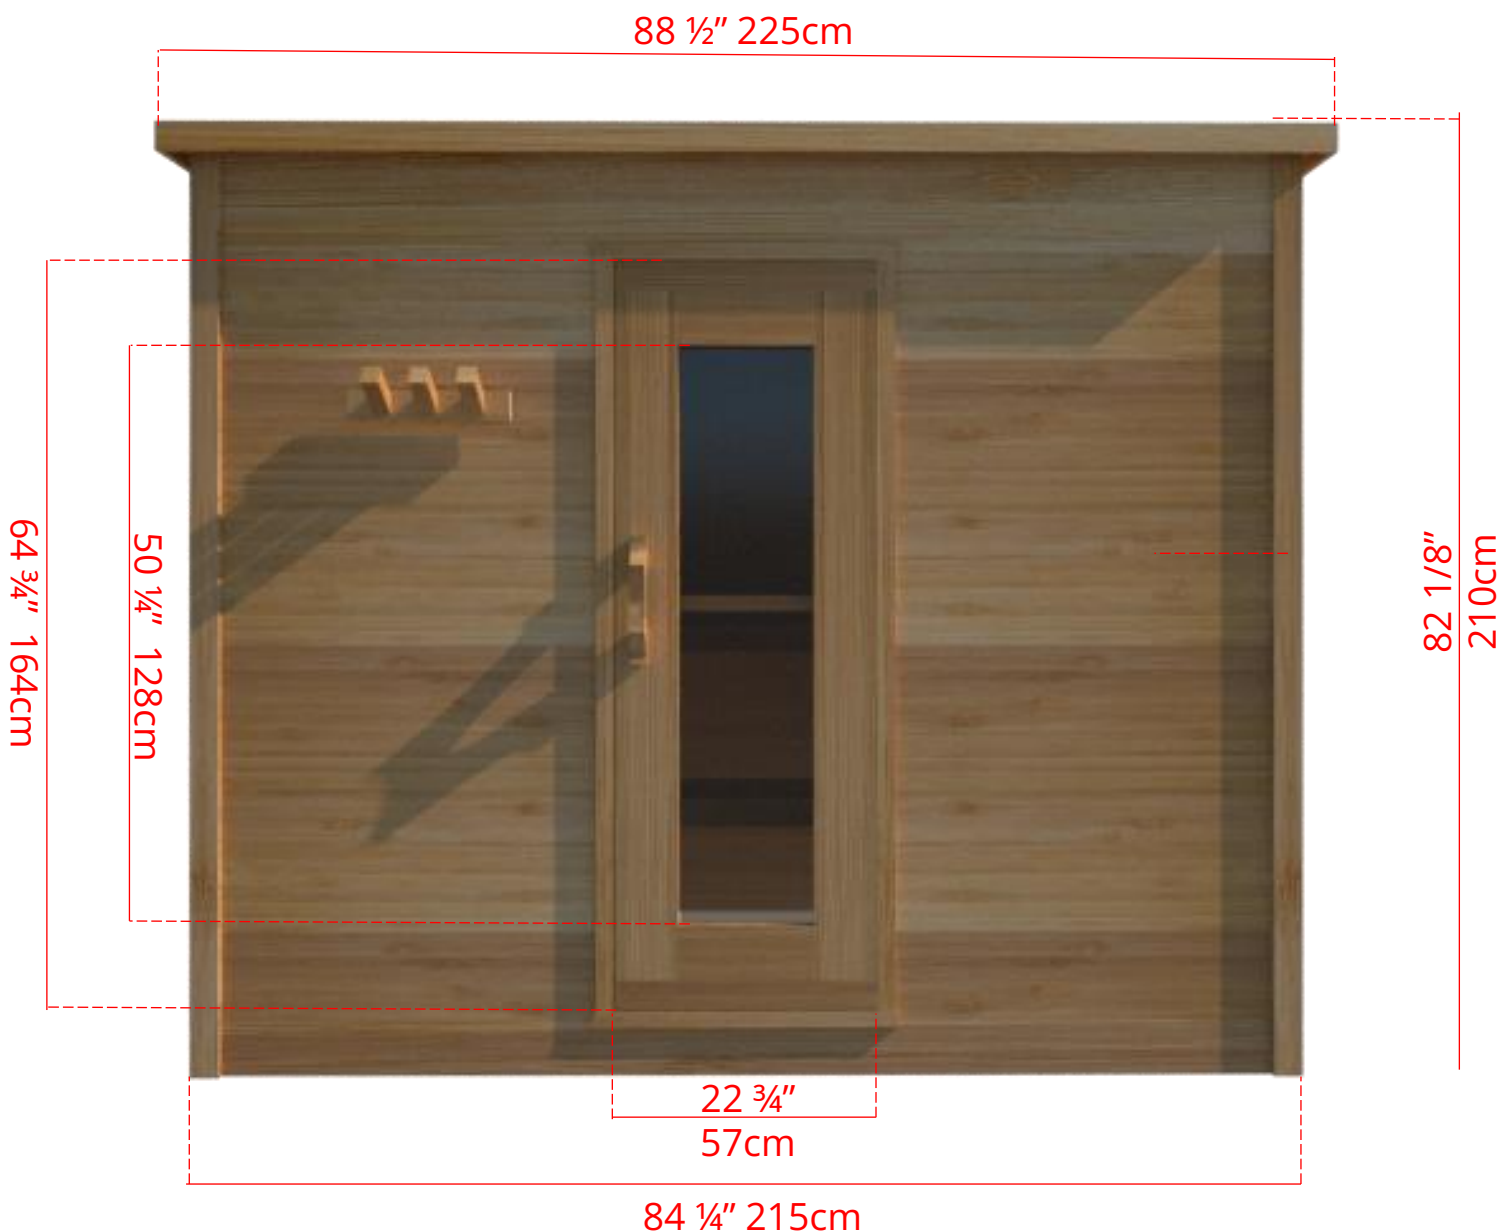

LS470/LS472 4' x 7' Indoor Cabin Sauna

Please note:

If choosing the Solid wood Floor option for an indoor cabin sauna the overall height of the sauna will increase 1 1/2" (38mm)

LS470/LS472

4' x 7' Indoor Cabin Sauna

Side View

52 ³/₄" 134cm

48 ¹/₄" 123cm

Please note:

If choosing the Solid wood Floor option for an indoor cabin sauna the overall height of the sauna will increase 1 ¹/₂" (38mm)

LS470/LS472

4' x 7' Indoor Cabin Sauna

IC47B - 2 Tier Back Wall Bench

LS470/LS472

4' x 7' Indoor Cabin Sauna

IC47L - 2 Tier Back Wall Bench & Single Tier Bench on Left Side

LS470/LS472

4' x 7' Indoor Cabin Sauna

IC47R - 2 Tier Back Wall Bench & Single Tier Bench on Right Side

Front Wall Options

C7DL - Door on left & no Window
Or
C7DR - Door on right & no Window

C7DLW - Door on left & Window on right
Or
C7DRW - Door on right & Window on left
(14 3/4" x 53 1/4" Window)

C7DM - Door in middle & no Window