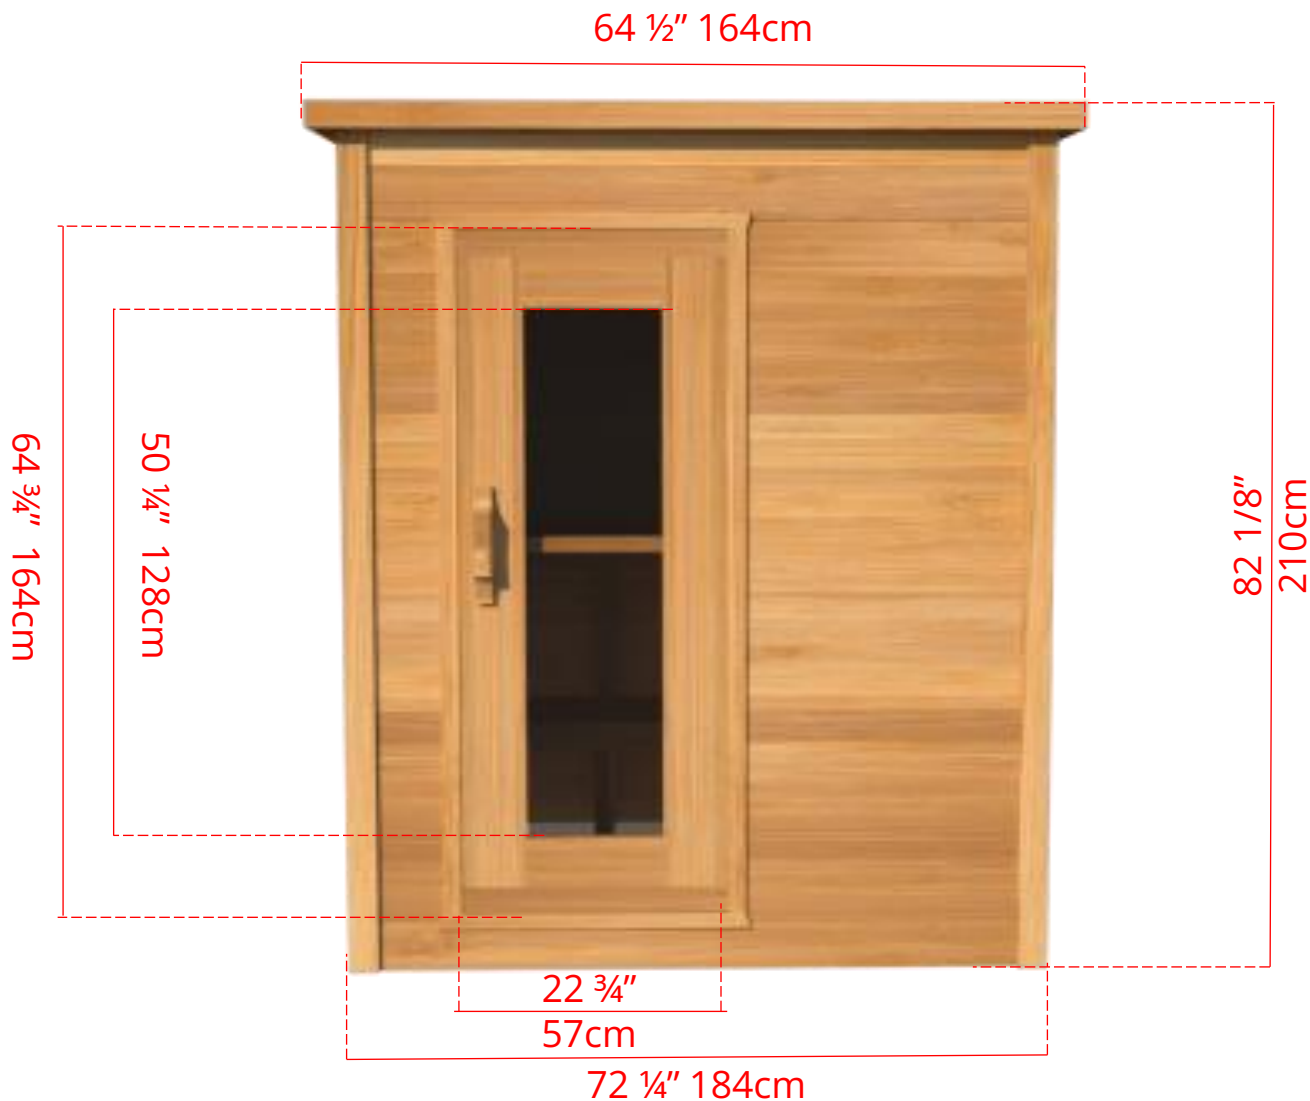

LS550/LS552 5' x 5' Indoor Cabin Sauna

Please note:

If choosing the Solid wood Floor option for an indoor cabin sauna the overall height of the sauna will increase 1 1/2" (38mm)

LS550/LS552

5' x 5' Indoor Cabin Sauna

Side View

64 ³/₄" 164cm

60 ¹/₄" 153cm

Please note:

If choosing the Solid wood Floor option for an indoor cabin sauna the overall height of the sauna will increase 1 ¹/₂" (38mm)

LS550/LS552

5' x 5' Indoor Cabin Sauna

IC55B - 2 Tier Back Wall Bench

LS550/LS552

5' x 5' Indoor Cabin Sauna

IC55BS - Single Tier Back Wall Bench

LS550/LS552 5' x 5' Indoor Cabin Sauna

Front Wall Options

C5DM - Door in middle & no Window

C5DL - Door on left & no Window

C5DR - Door on right & no Window