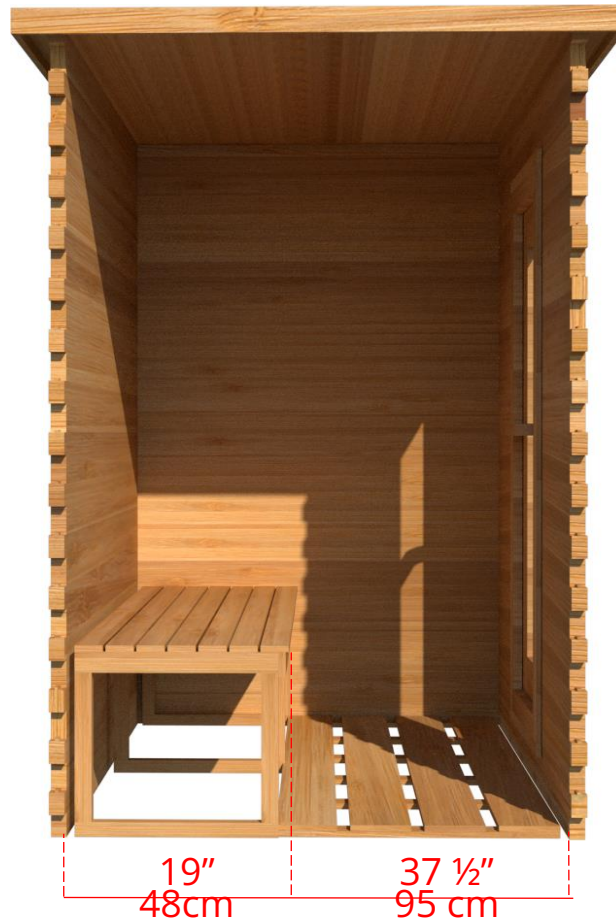

LS550/LS552 5' x 5' Indoor Cabin Sauna

Please note:

If choosing the Solid wood Floor option for an indoor cabin sauna the overall height of the sauna will increase 1 1/2" (38mm)

LS550/LS552

5' x 5' Indoor Cabin Sauna

Side View

64 ³/₄" 164cm

60 ¹/₄" 153cm

Please note:

If choosing the Solid wood Floor option for an indoor cabin sauna the overall height of the sauna will increase 1 ¹/₂" (38mm)

LS550/LS552

5' x 5' Indoor Cabin Sauna

IC55B - 2 Tier Back Wall Bench

LS550/LS552

5' x 5' Indoor Cabin Sauna

IC55BS - Single Tier Back Wall Bench

LS550/LS552 5' x 5' Indoor Cabin Sauna

Front Wall Options

C5DM - Door in middle & no Window

C5DL - Door on left & no Window