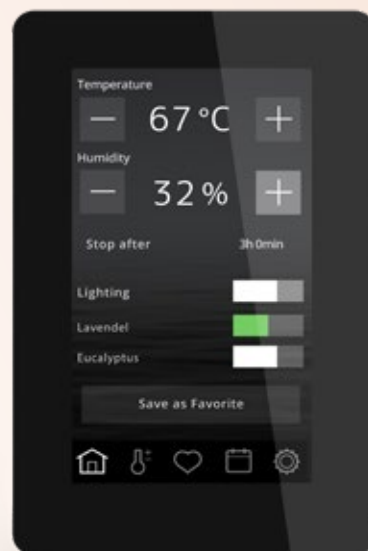

Elite control panel

Elite can be individually programmed according to your own schedule. Add features such as auxiliary fans, fragrance pumps or lights – the Elite control panel handles it all with clear and concise precision. The 4.5-inch touch screen delivers real-time status on every aspect of your sauna and steam bath. Naturally, it includes steam and temperature settings and local WiFi app-connectivity.

In commercial settings, it is possible to manage multiple units from one point of access, and set unique profiles for different locations.

Elite's stand-by mode option and our "divided output" function can reduce energy consumption by up to 30%.