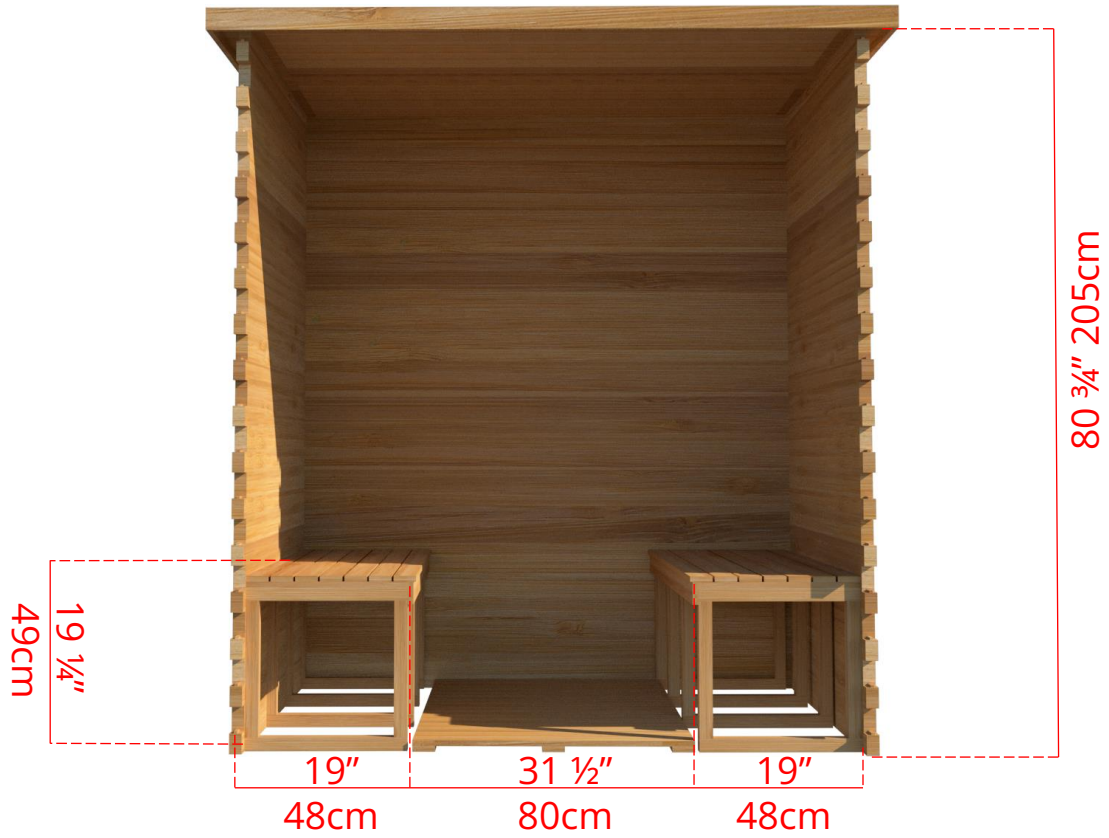

LS460/LS462

4' x 6' Indoor Cabin Sauna

IC64S - Single Tier Side Wall Benches