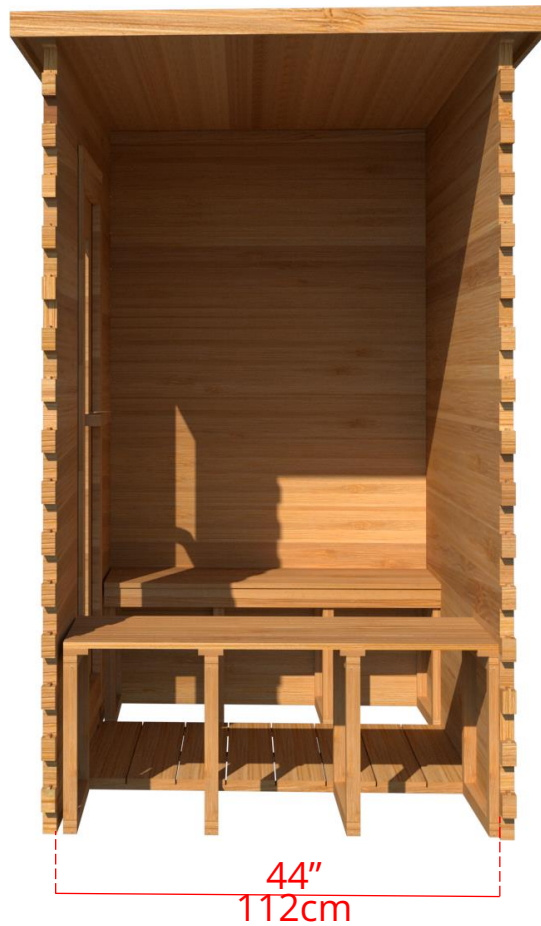

LS460/LS462

4' x 6' Indoor Cabin Sauna

IC64S - Single Tier Side Wall Benches