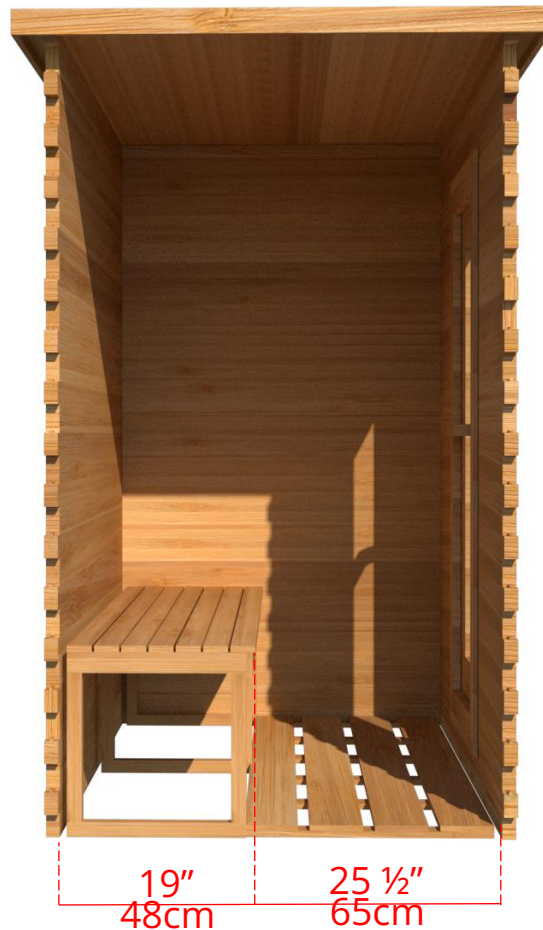

LS460/LS462

4' x 6' Indoor Cabin Sauna

IC64BS - Single Tier Back Wall Bench