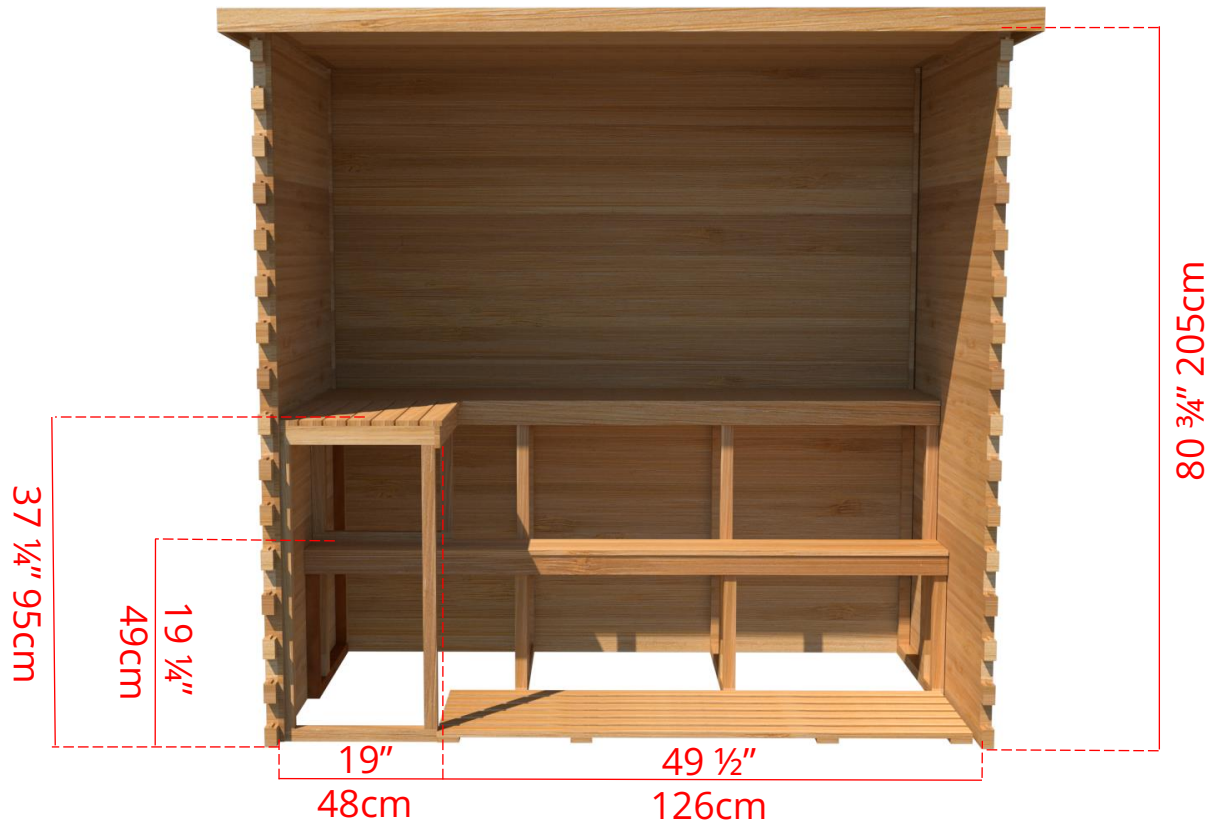

LS560/LS562 5' x 6' Indoor Cabin Sauna

Please note:

If choosing the Solid wood Floor option for an indoor cabin sauna the overall height of the sauna will increase 1 1/2" (38mm)

LS560/LS562

5' x 6' Indoor Cabin Sauna

Side View

64 ³/₄" 164cm

60 ¹/₄" 153cm

Please note:

If choosing the Solid wood Floor option for an indoor cabin sauna the overall height of the sauna will increase 1 ¹/₂" (38mm)

LS560/LS562

5' x 6' Indoor Cabin Sauna

IC56B - 2 Tier Back Wall Bench

LS560/LS562

5' x 6' Indoor Cabin Sauna

IC56L - 2 Tier Back Wall Bench & Single Tier Bench on Left Side

LS560/LS562

5' x 6' Indoor Cabin Sauna

IC56R - 2 Tier Back Wall Bench & Single Tier Bench on Right Side

LS560/LS562

5' x 6' Indoor Cabin Sauna

IC56S - Single Tier Side Wall Benches

LS560/LS562

5' x 6' Indoor Cabin Sauna

Front Wall Options

C6DL - Door on left & no Window
Or
C6DR - Door on right & no Window

C6DLW - Door on left & Window on right
Or
C6DRW - Door on right & Window on left
(14 3/4" x 53 1/4" Window)