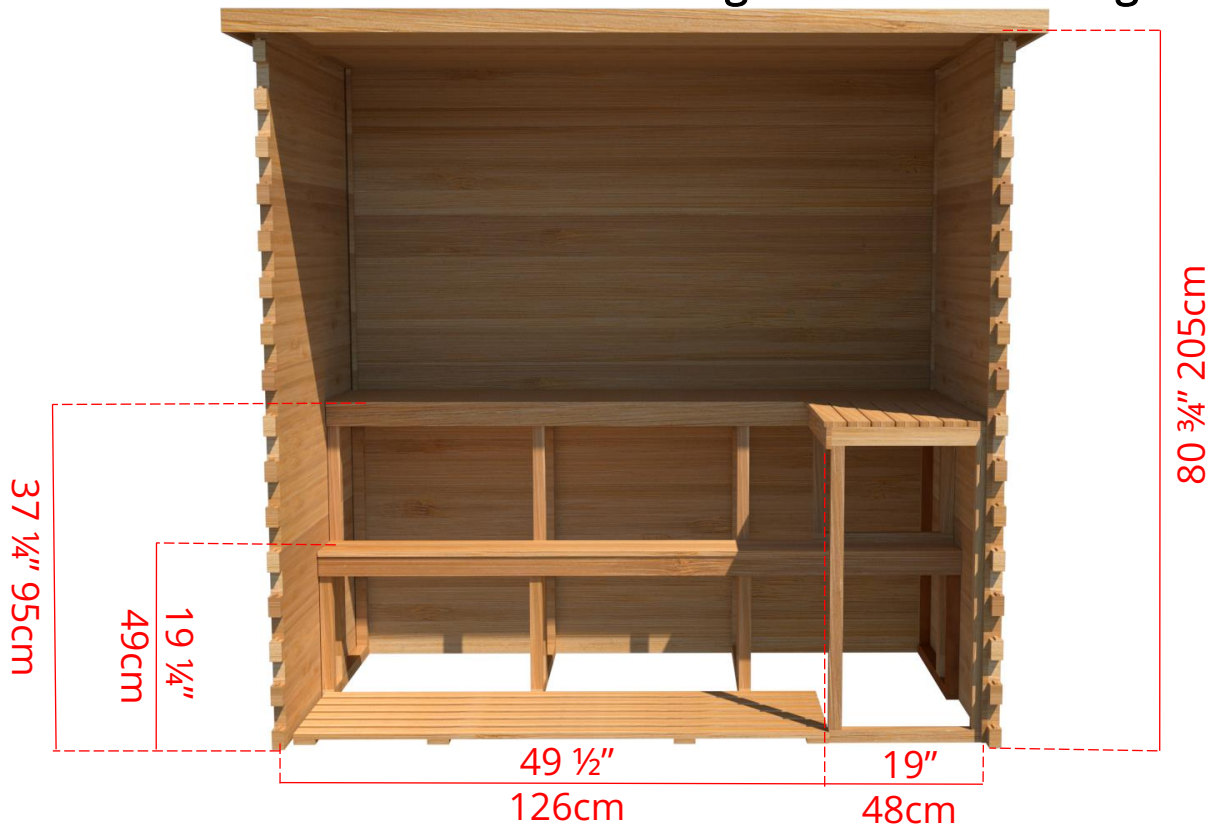

LS560/LS562 5' x 6' Indoor Cabin Sauna

Please note:

If choosing the Solid wood Floor option for an indoor cabin sauna the overall height of the sauna will increase 1 1/2" (38mm)

LS560/LS562

5' x 6' Indoor Cabin Sauna

Side View

64 ³/₄" 164cm

60 ¹/₄" 153cm

Please note:

If choosing the Solid wood Floor option for an indoor cabin sauna the overall height of the sauna will increase 1 ¹/₂" (38mm)

LS560/LS562

5' x 6' Indoor Cabin Sauna

IC56B - 2 Tier Back Wall Bench

LS560/LS562

5' x 6' Indoor Cabin Sauna

IC56L - 2 Tier Back Wall Bench & Single Tier Bench on Left Side

LS560/LS562

5' x 6' Indoor Cabin Sauna

IC56R - 2 Tier Back Wall Bench & Single Tier Bench on Right Side

LS560/LS562

5' x 6' Indoor Cabin Sauna

IC56S - Single Tier Side Wall Benches

LS560/LS562

5' x 6' Indoor Cabin Sauna

Front Wall Options

C6DL - Door on left & no Window
Or
C6DR - Door on right & no Window

C6DLW - Door on left & Window on right
Or
C6DRW - Door on right & Window on left
(14 3/4" x 53 1/4" Window)