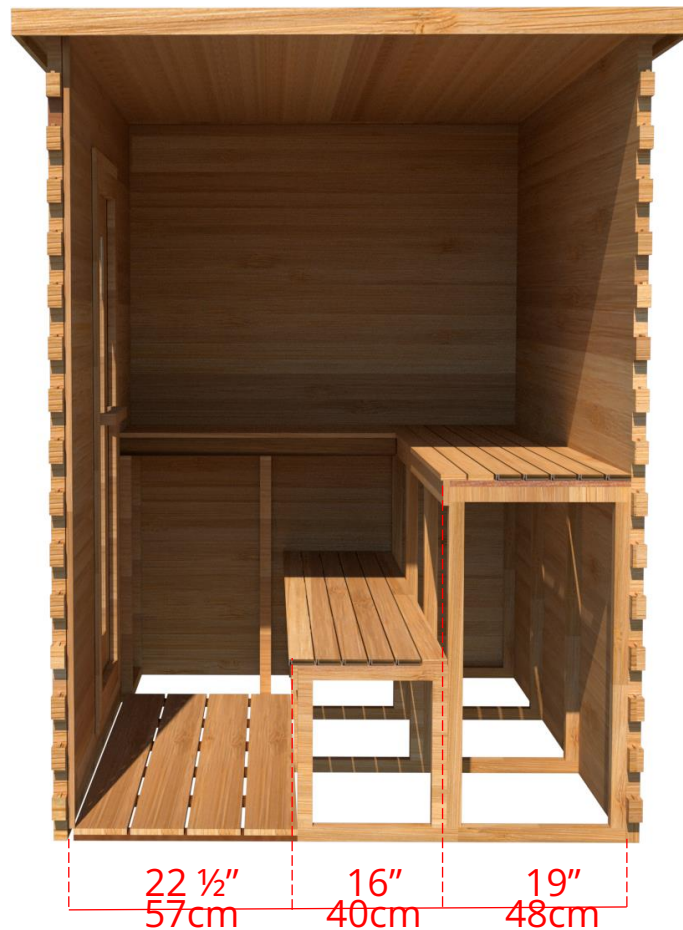

LS560/LS562 5' x 6' Indoor Cabin Sauna

Please note:

If choosing the Solid wood Floor option for an indoor cabin sauna the overall height of the sauna will increase 1 1/2" (38mm)

LS560/LS562

5' x 6' Indoor Cabin Sauna

Side View

64 ³/₄" 164cm

60 ¹/₄" 153cm

Please note:

If choosing the Solid wood Floor option for an indoor cabin sauna the overall height of the sauna will increase 1 ¹/₂" (38mm)

LS560/LS562

5' x 6' Indoor Cabin Sauna

IC56B - 2 Tier Back Wall Bench

LS560/LS562

5' x 6' Indoor Cabin Sauna

IC56L - 2 Tier Back Wall Bench & Single Tier Bench on Left Side

LS560/LS562

5' x 6' Indoor Cabin Sauna

IC56R - 2 Tier Back Wall Bench & Single Tier Bench on Right Side

LS560/LS562

5' x 6' Indoor Cabin Sauna

IC56S - Single Tier Side Wall Benches

LS560/LS562

5' x 6' Indoor Cabin Sauna

Front Wall Options

C6DL - Door on left & no Window
Or
C6DR - Door on right & no Window

C6DLW - Door on left & Window on right
Or
C6DRW - Door on right & Window on left
(14 3/4" x 53 1/4" Window)