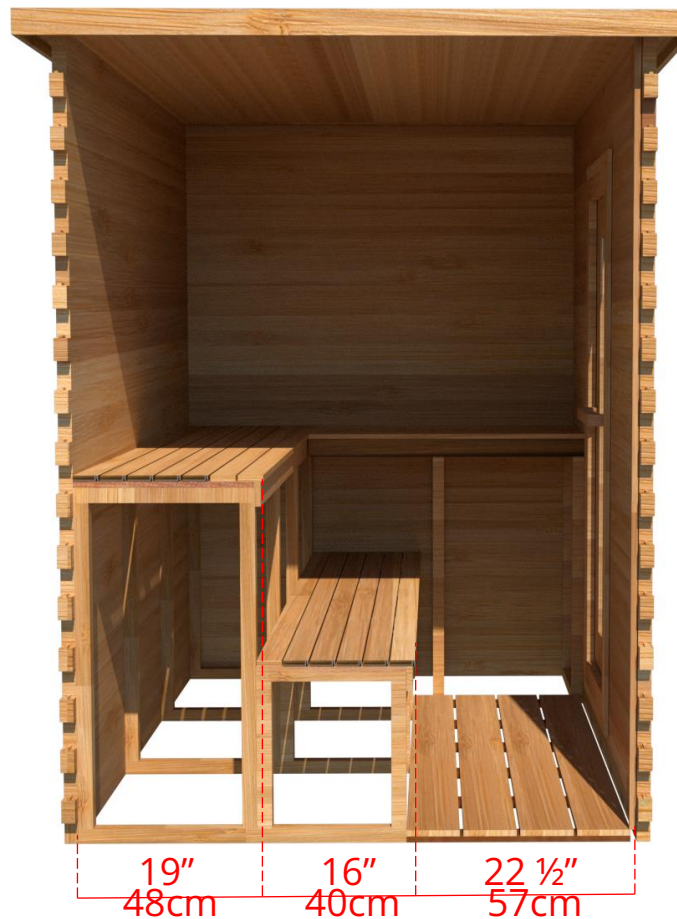

LS560/LS562 5' x 6' Indoor Cabin Sauna

Please note:

If choosing the Solid wood Floor option for an indoor cabin sauna the overall height of the sauna will increase 1 1/2" (38mm)

LS560/LS562

5' x 6' Indoor Cabin Sauna

Side View

64 ³/₄" 164cm

60 ¹/₄" 153cm

Please note:

If choosing the Solid wood Floor option for an indoor cabin sauna the overall height of the sauna will increase 1 ¹/₂" (38mm)

LS560/LS562

5' x 6' Indoor Cabin Sauna

IC56B - 2 Tier Back Wall Bench

LS560/LS562

5' x 6' Indoor Cabin Sauna

IC56L - 2 Tier Back Wall Bench & Single Tier Bench on Left Side

LS560/LS562

5' x 6' Indoor Cabin Sauna

IC56R - 2 Tier Back Wall Bench & Single Tier Bench on Right Side

LS560/LS562

5' x 6' Indoor Cabin Sauna

IC56S - Single Tier Side Wall Benches

LS560/LS562

5' x 6' Indoor Cabin Sauna

Front Wall Options

C6DL - Door on left & no Window
Or
C6DR - Door on right & no Window

C6DLW - Door on left & Window on right
Or
C6DRW - Door on right & Window on left
(14 3/4" x 53 1/4" Window)