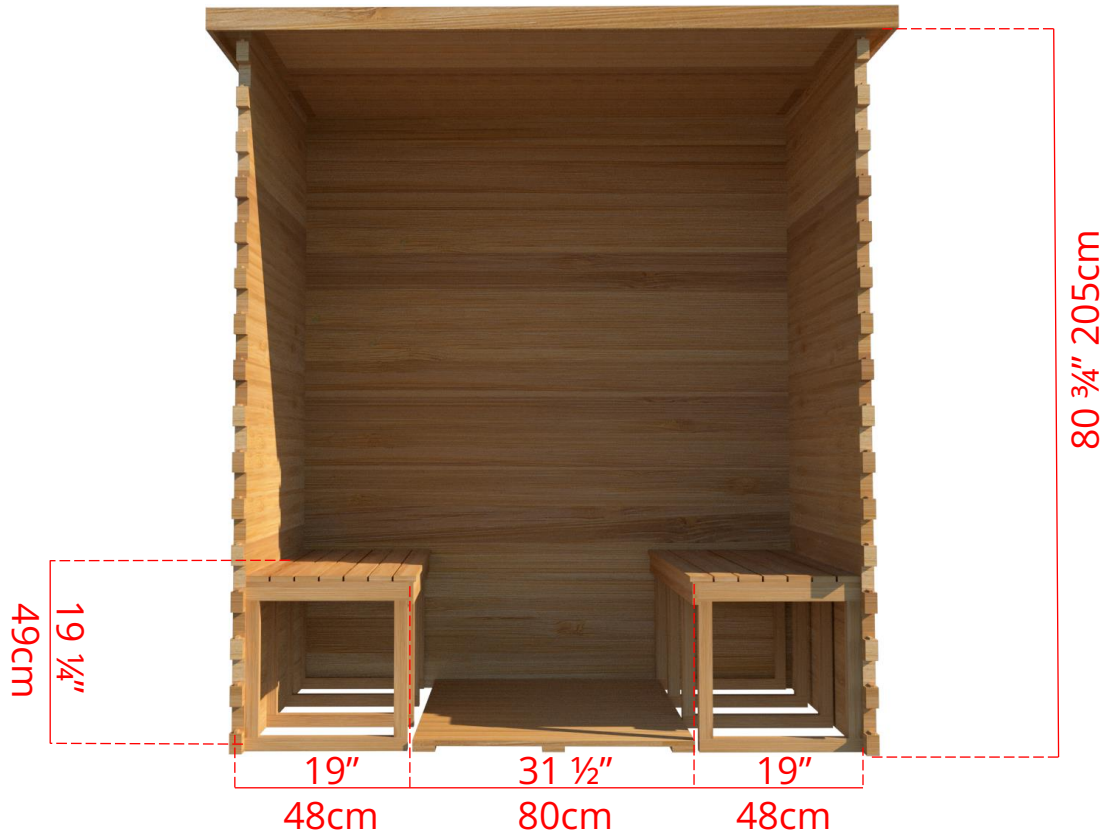

LS560/LS562 5' x 6' Indoor Cabin Sauna

Please note:

If choosing the Solid wood Floor option for an indoor cabin sauna the overall height of the sauna will increase 1 1/2" (38mm)

LS560/LS562

5' x 6' Indoor Cabin Sauna

Side View

64 ³/₄" 164cm

60 ¹/₄" 153cm

Please note:

If choosing the Solid wood Floor option for an indoor cabin sauna the overall height of the sauna will increase 1 ¹/₂" (38mm)

LS560/LS562

5' x 6' Indoor Cabin Sauna

IC56B - 2 Tier Back Wall Bench

LS560/LS562

5' x 6' Indoor Cabin Sauna

IC56L - 2 Tier Back Wall Bench & Single Tier Bench on Left Side

LS560/LS562

5' x 6' Indoor Cabin Sauna

IC56R - 2 Tier Back Wall Bench & Single Tier Bench on Right Side

LS560/LS562

5' x 6' Indoor Cabin Sauna

IC56S - Single Tier Side Wall Benches

LS560/LS562

5' x 6' Indoor Cabin Sauna

Front Wall Options

C6DL - Door on left & no Window
Or
C6DR - Door on right & no Window

C6DLW - Door on left & Window on right
Or
C6DRW - Door on right & Window on left
(14 3/4" x 53 1/4" Window)