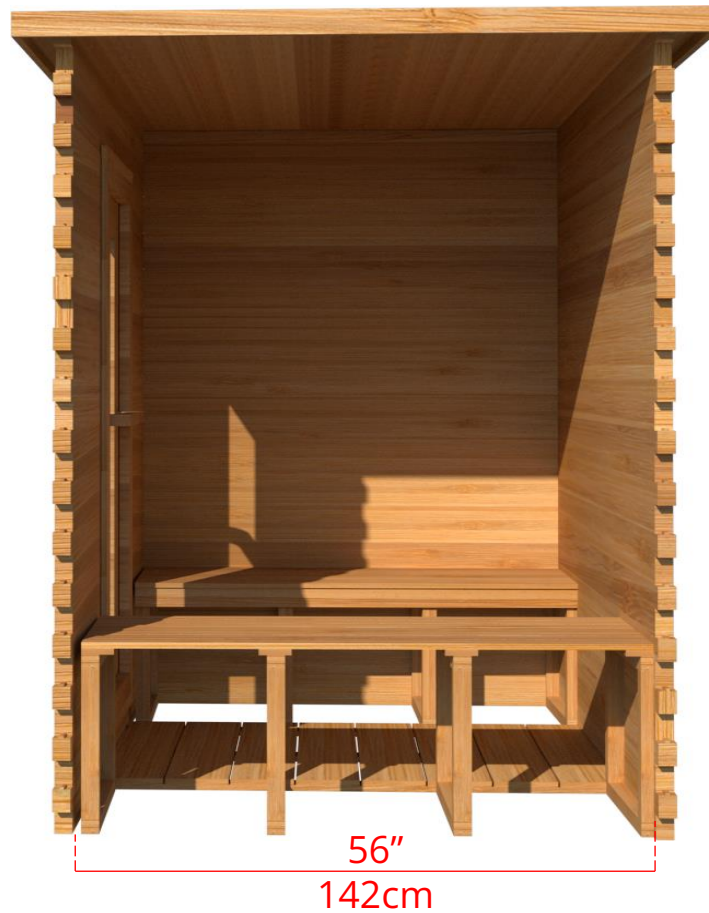

LS560/LS562 5' x 6' Indoor Cabin Sauna

Please note:

If choosing the Solid wood Floor option for an indoor cabin sauna the overall height of the sauna will increase 1 1/2" (38mm)

LS560/LS562

5' x 6' Indoor Cabin Sauna

Side View

64 ³/₄" 164cm

60 ¹/₄" 153cm

Please note:

If choosing the Solid wood Floor option for an indoor cabin sauna the overall height of the sauna will increase 1 ¹/₂" (38mm)

LS560/LS562

5' x 6' Indoor Cabin Sauna

IC56B - 2 Tier Back Wall Bench

LS560/LS562

5' x 6' Indoor Cabin Sauna

IC56L - 2 Tier Back Wall Bench & Single Tier Bench on Left Side

LS560/LS562

5' x 6' Indoor Cabin Sauna

IC56R - 2 Tier Back Wall Bench & Single Tier Bench on Right Side

LS560/LS562

5' x 6' Indoor Cabin Sauna

IC56S - Single Tier Side Wall Benches

LS560/LS562

5' x 6' Indoor Cabin Sauna

Front Wall Options

C6DL - Door on left & no Window
Or
C6DR - Door on right & no Window

C6DLW - Door on left & Window on right
Or
C6DRW - Door on right & Window on left
(14 3/4" x 53 1/4" Window)