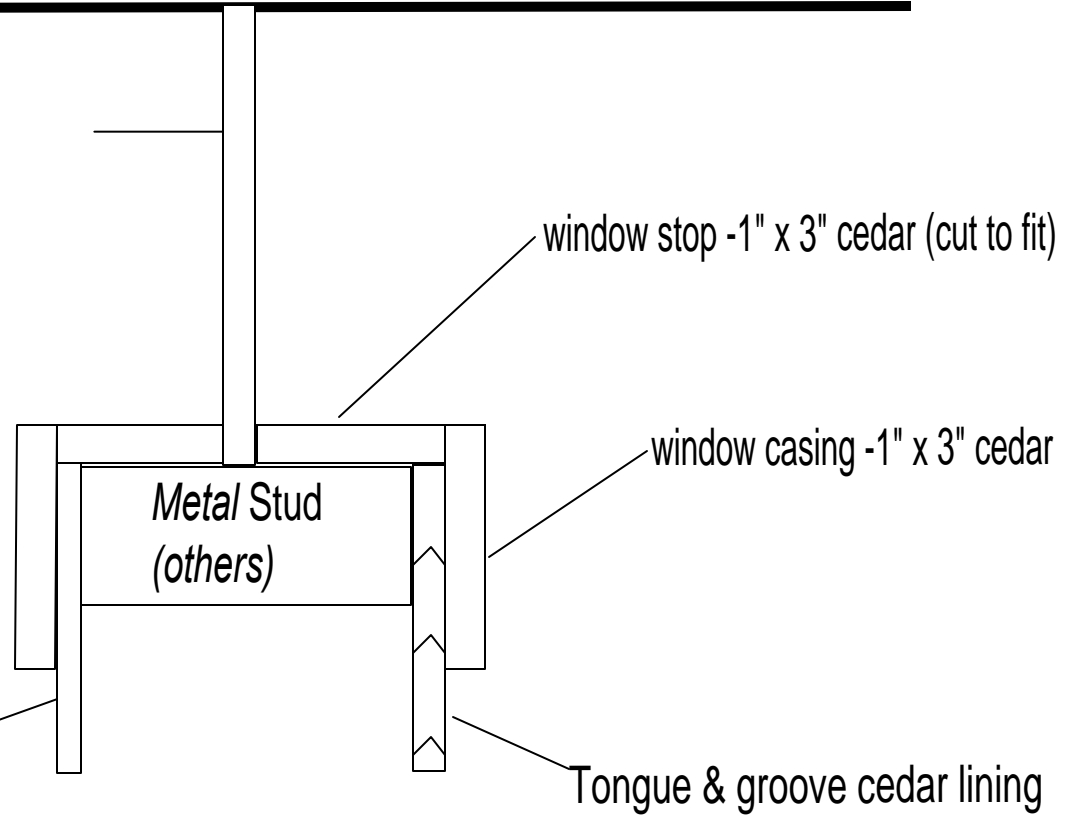

WINDOW INSTALLATION

Glass

5mmTP on 5mm TP,
clear, 1/2" airspace

Exterior finish, i.e drywall
(by others)