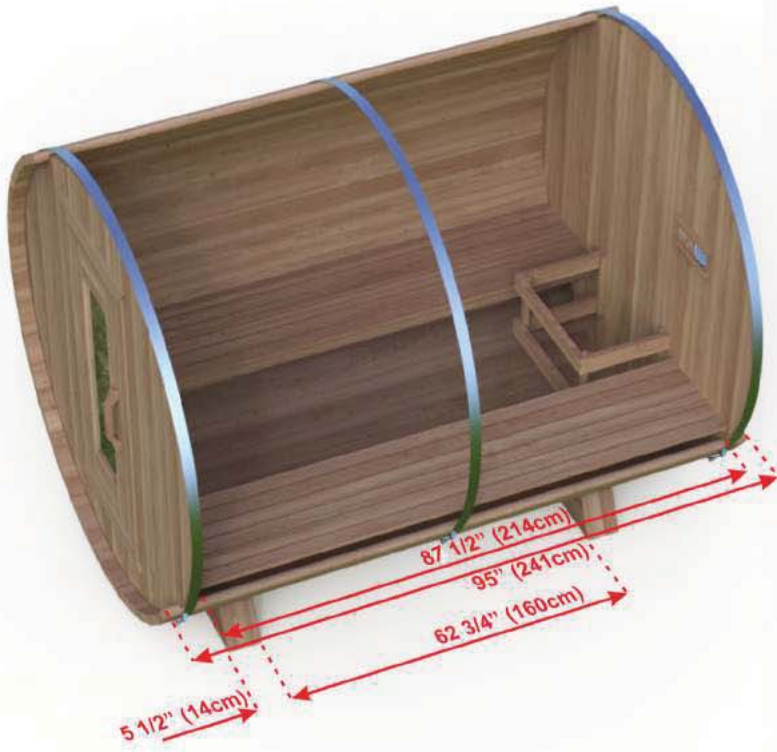

BARREL SAUNA PACKAGE FEATURES:

- Made in Canada with Canadian Cedar
- Easy to assemble package.
- Marine Grade aluminum bands with stainless hardware.
- Bronze tempered glass in door.
- Package includes Towel Bar and 2 Backrests.
- Opening vent on back wall.

BARREL SAUNA PACKAGE OPTIONS:

- 2' (60cm) Front Porch
- 4' (120cm) Changeroom with Benches
- Overhang Cove on Front
- 2 Windows in Front Wall
- Panoramic Window in End Wall
- Woodburning or Electric Heaters
- Signature Bench Upgrades