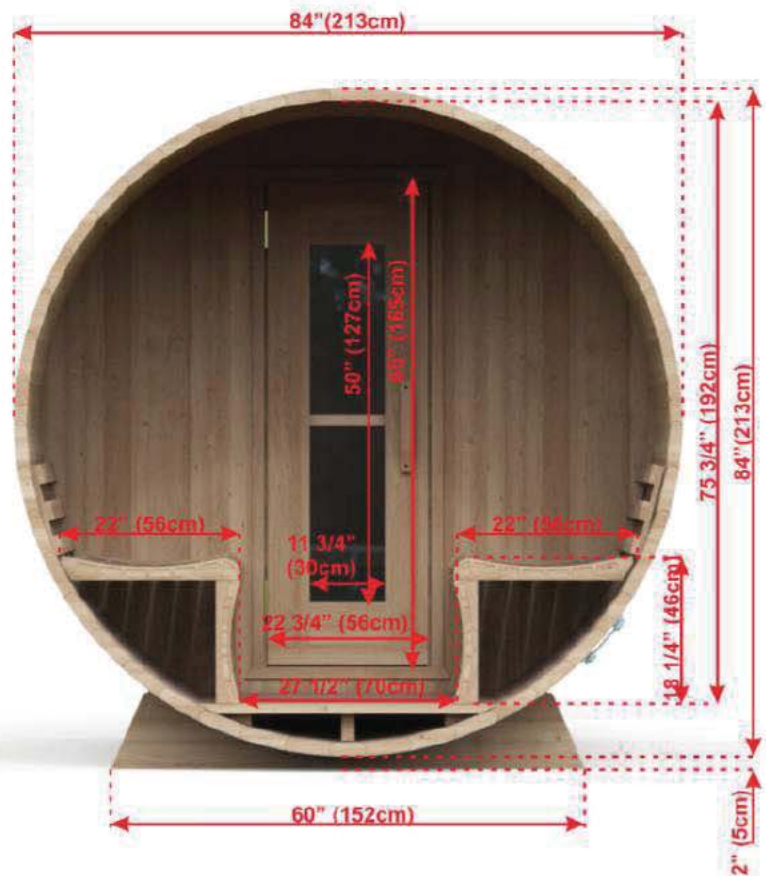

BARREL SAUNA PACKAGE OPTIONS:

- 2' (60cm) Front Porch
- 4' (120cm) Changeroom with Benches
- Overhang Cove on Front
- 2 Windows in Front Wall
- Panoramic Window in End Wall
- Woodburning or Electric Heaters
- Signature Bench Upgrades

BARREL SAUNA PACKAGE FEATURES:

- Made in Canada with Canadian Cedar
- Easy to assemble package.
- Marine Grade aluminum bands with stainless hardware.
- Bronze tempered glass in door.
- Package includes Towel Bar and 2 Backrests.
- Opening vent on back wall.