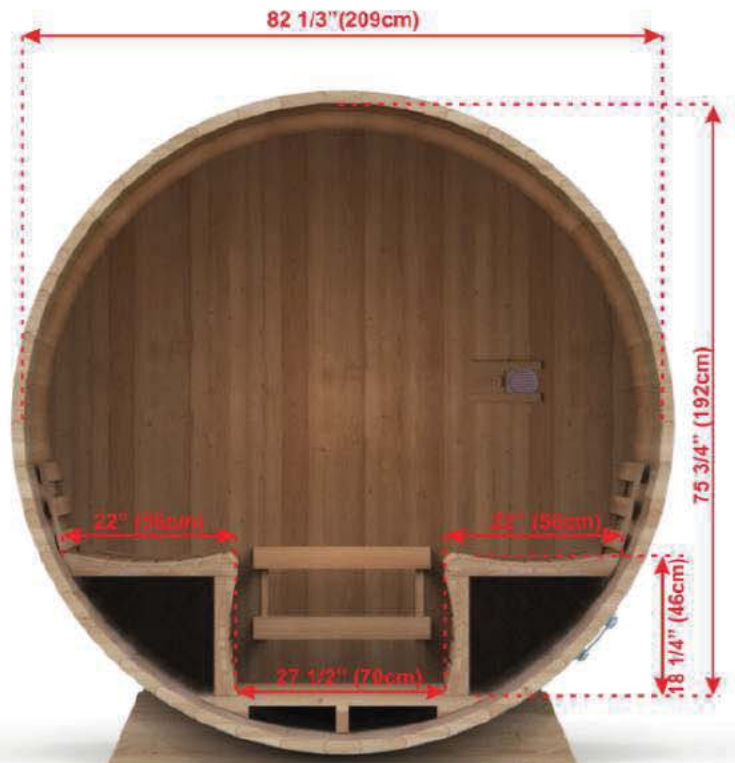

BARREL SAUNA PACKAGE OPTIONS:

- 2' (60cm) Front Porch
- 4' (120cm) Changeroom with Benches
- Overhang Cove on Front
- 2 Windows in Front Wall
- Panoramic Window in End Wall
- Woodburning or Electric Heaters
- Signature Bench Upgrades