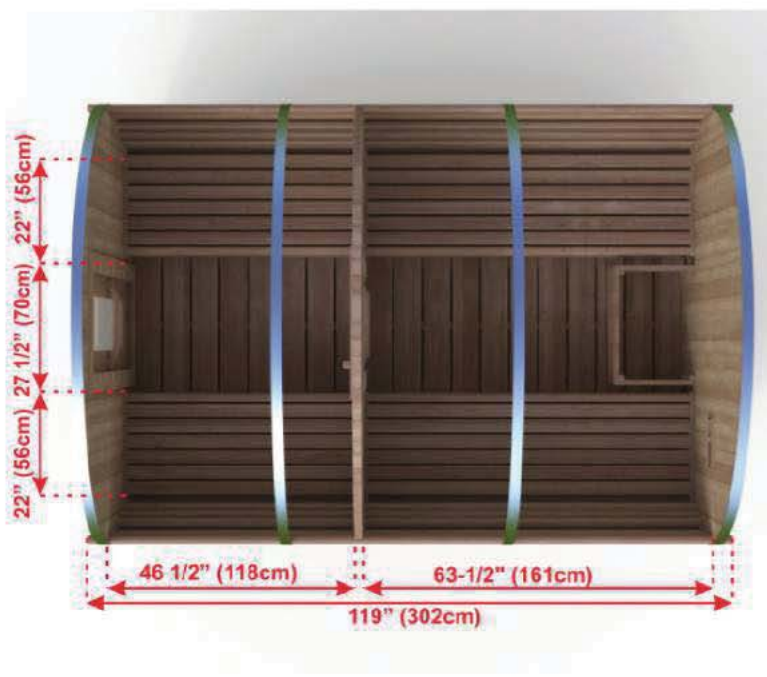

BARREL SAUNA PACKAGE OPTIONS:

- 2' (60cm) Front Porch
- 4' (120cm) Changeroom with Benches
- Overhang Cove on Front
- 2 Windows in Front Wall
- Panoramic Window in End Wall
- Woodburning or Electric Heaters
- Signature Bench Upgrades

BARREL SAUNA PACKAGE FEATURES:

- Made in Canada with Canadian Cedar
- Easy to assemble package.
- Marine Grade aluminum bands with stainless hardware.
- Bronze tempered glass in door.
- Package includes Towel Bar and 2 Backrests.
- Opening vent on back wall.