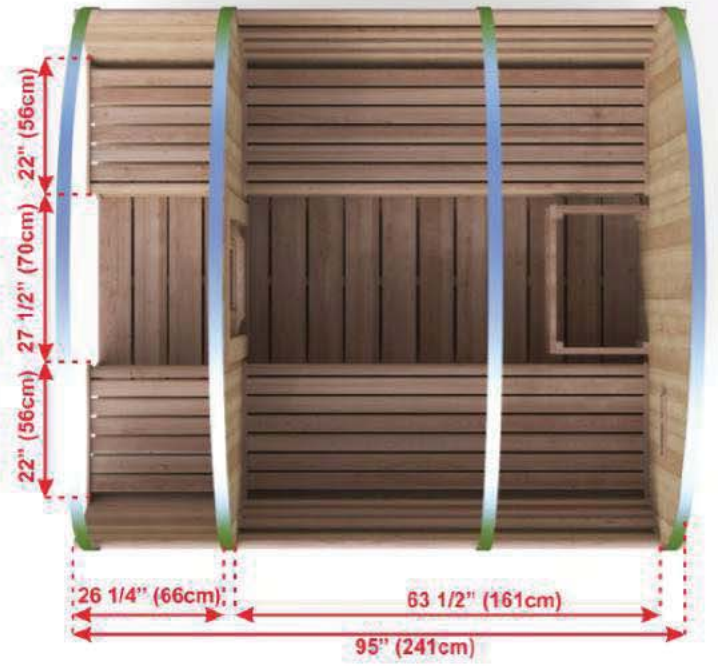

BARREL SAUNA PACKAGE OPTIONS:

- 2' (60cm) Front Porch
- 4' (120cm) Changeroom with Benches
- Overhang Cove on Front
- 2 Windows in Front Wall
- Panoramic Window in End Wall
- Woodburning or Electric Heaters
- Signature Bench Upgrades

BARREL SAUNA PACKAGE FEATURES:

- Made in Canada with Canadian Cedar
- Easy to assemble package.
- Marine Grade aluminum bands with stainless hardware.
- Bronze tempered glass in door.
- Package includes Towel Bar and 2 Backrests.
- Opening vent on back wall.