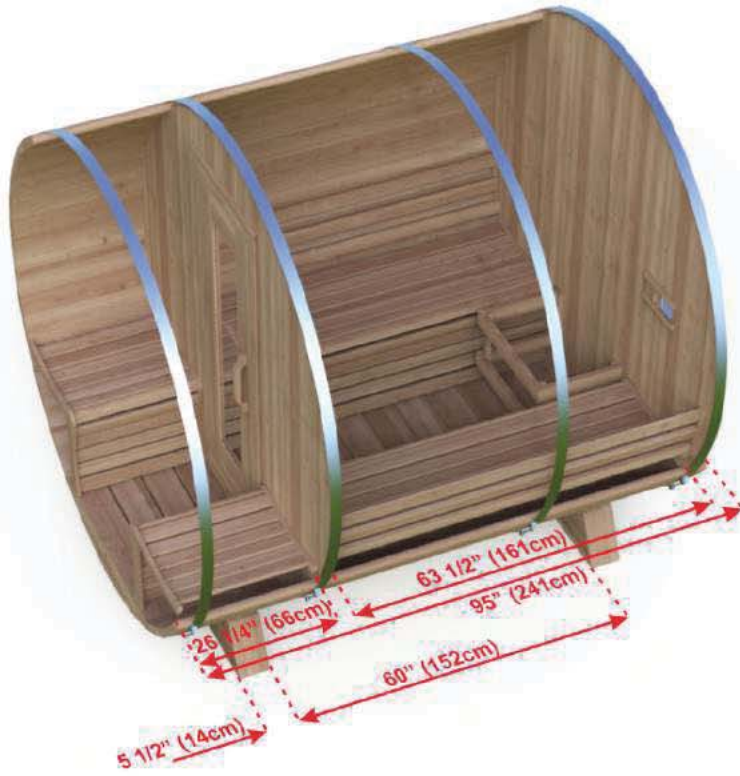

BARREL SAUNA PACKAGE FEATURES:

- Made in Canada with Canadian Cedar
- Easy to assemble package.
- Marine Grade aluminum bands with stainless hardware.
- Bronze tempered glass in door.
- Package includes Towel Bar and 2 Backrests.
- Opening vent on back wall.

BARREL SAUNA PACKAGE OPTIONS:

- 2' (60cm) Front Porch
- 4' (120cm) Changeroom with Benches
- Overhang Cove on Front
- 2 Windows in Front Wall
- Panoramic Window in End Wall
- Woodburning or Electric Heaters
- Signature Bench Upgrades