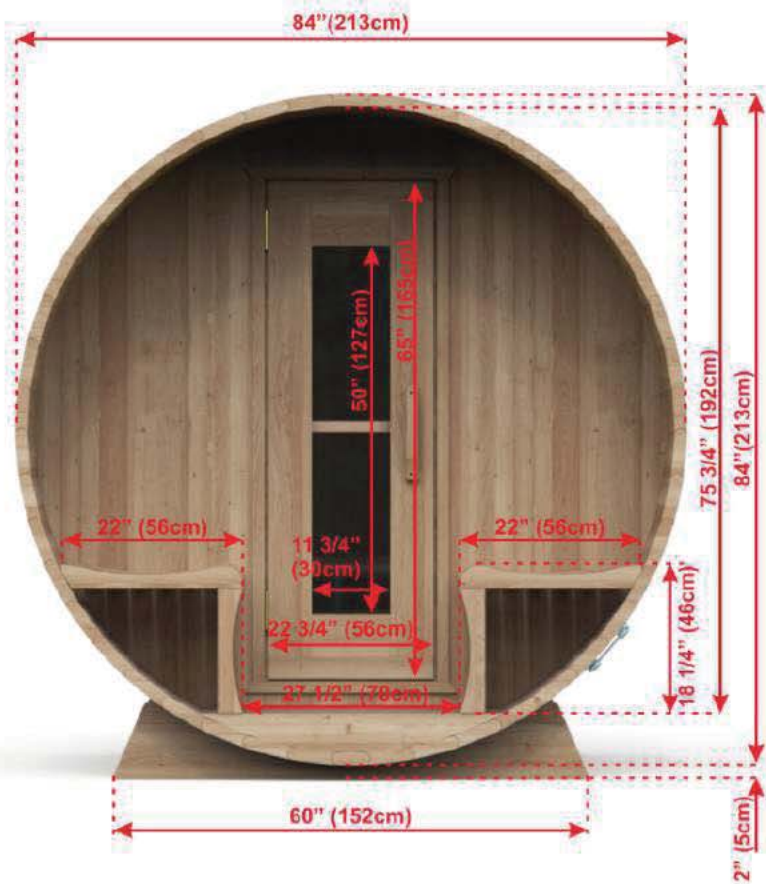

BARREL SAUNA PACKAGE OPTIONS:

- 2' (60cm) Front Porch
- 4' (120cm) Changeroom with Benches
- Overhang Cove on Front
- 2 Windows in Front Wall
- Panoramic Window in End Wall
- Woodburning or Electric Heaters
- Signature Bench Upgrades