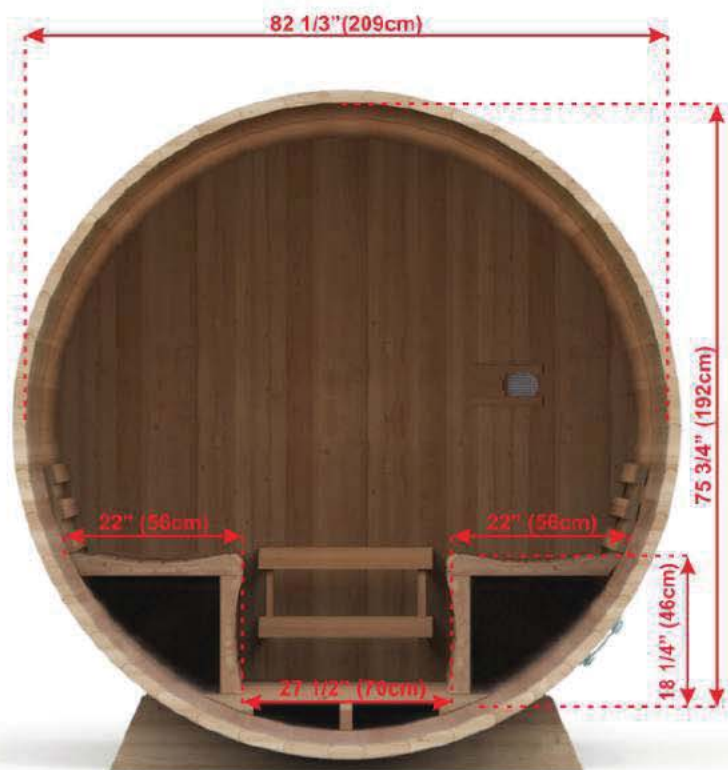

BARREL SAUNA PACKAGE OPTIONS:

- 2' (60cm) Front Porch
- 4' (120cm) Changeroom with Benches
- Overhang Cove on Front
- 2 Windows in Front Wall
- Panoramic Window in End Wall
- Woodburning or Electric Heaters
- Signature Bench Upgrades