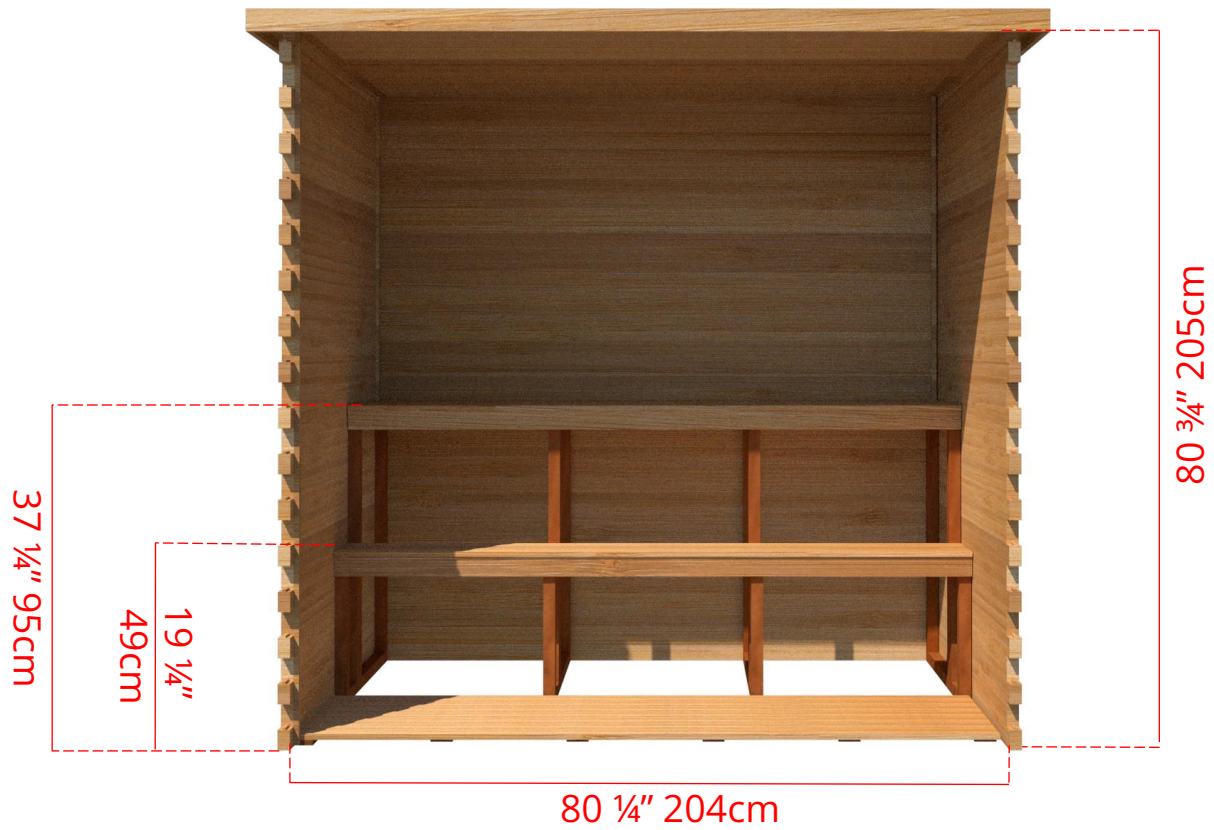

LS570/LS572 5' x 7' Indoor Cabin Sauna

Please note:

If choosing the Solid wood Floor option for an indoor cabin sauna the overall height of the sauna will increase 1 1/2" (38mm)

LS570/LS572

5' x 7' Indoor Cabin Sauna

Side View

64 ³/₄" 164cm

60 ¹/₄" 153cm

Please note:

If choosing the Solid wood Floor option for an indoor cabin sauna the overall height of the sauna will increase 1 ¹/₂" (38mm)

LS570/LS572

5' x 7' Indoor Cabin Sauna

IC57B - 2 Tier Back Wall Bench

LS570/LS572

5' x 7' Indoor Cabin Sauna

IC57L - 2 Tier Back Wall Bench & Single Tier Bench on Left Side

LS570/LS572

5' x 7' Indoor Cabin Sauna

IC57R - 2 Tier Back Wall Bench & Single Tier Bench on Right Side

LS570/LS572

5' x 7' Indoor Cabin Sauna

IC57S - Single Tier Side Wall Benches

LS570/LS572

5' x 7' Indoor Cabin Sauna

Front Wall Options

C7DL - Door on left & no Window
Or
C7DR - Door on right & no Window

C7DLW - Door on left & Window on right
Or
C7DRW - Door on right & Window on left
(14 3/4" x 53 1/4" Window)