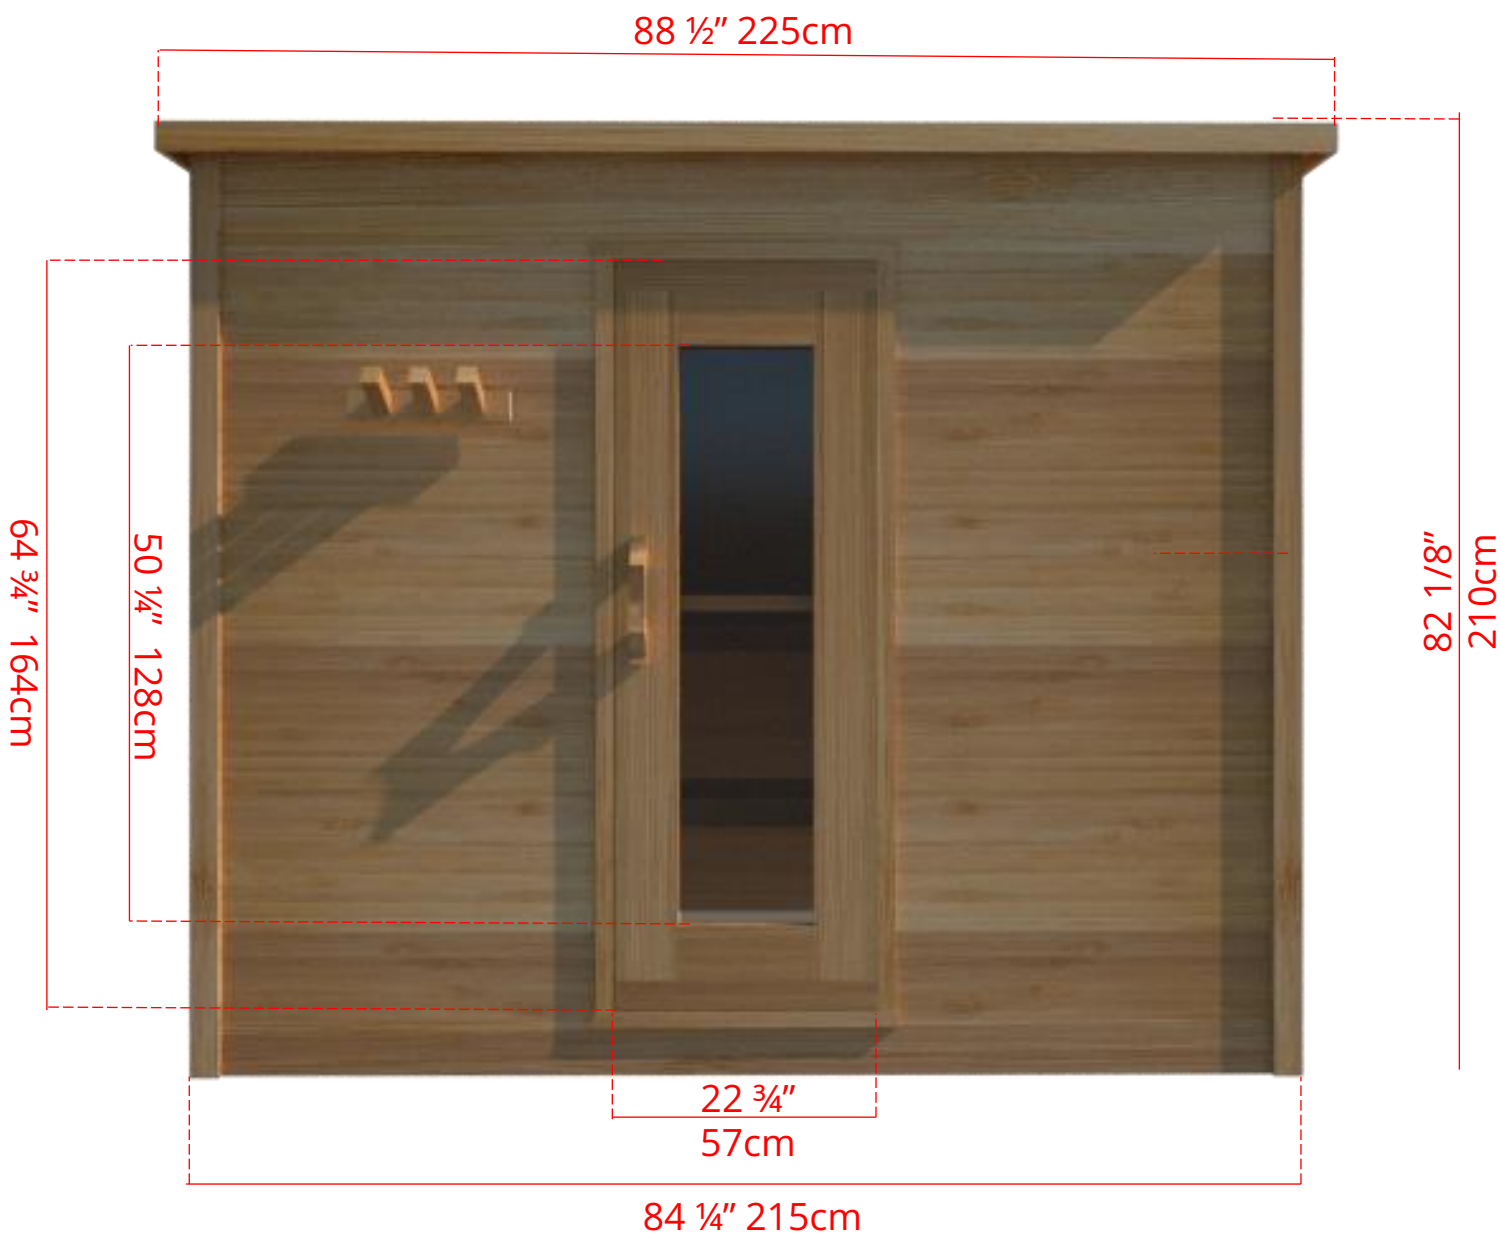

LS570/LS572 5' x 7' Indoor Cabin Sauna

Please note:

If choosing the Solid wood Floor option for an indoor cabin sauna the overall height of the sauna will increase 1 1/2" (38mm)

LS570/LS572

5' x 7' Indoor Cabin Sauna

Side View

64 ³/₄" 164cm

60 ¹/₄" 153cm

Please note:

If choosing the Solid wood Floor option for an indoor cabin sauna the overall height of the sauna will increase 1 ¹/₂" (38mm)

LS570/LS572

5' x 7' Indoor Cabin Sauna

IC57B - 2 Tier Back Wall Bench

LS570/LS572

5' x 7' Indoor Cabin Sauna

IC57L - 2 Tier Back Wall Bench & Single Tier Bench on Left Side

LS570/LS572

5' x 7' Indoor Cabin Sauna

IC57R - 2 Tier Back Wall Bench & Single Tier Bench on Right Side

LS570/LS572

5' x 7' Indoor Cabin Sauna

IC57S - Single Tier Side Wall Benches

LS570/LS572

5' x 7' Indoor Cabin Sauna

Front Wall Options

C7DL - Door on left & no Window
Or
C7DR - Door on right & no Window

C7DLW - Door on left & Window on right
Or
C7DRW - Door on right & Window on left
(14 3/4" x 53 1/4" Window)