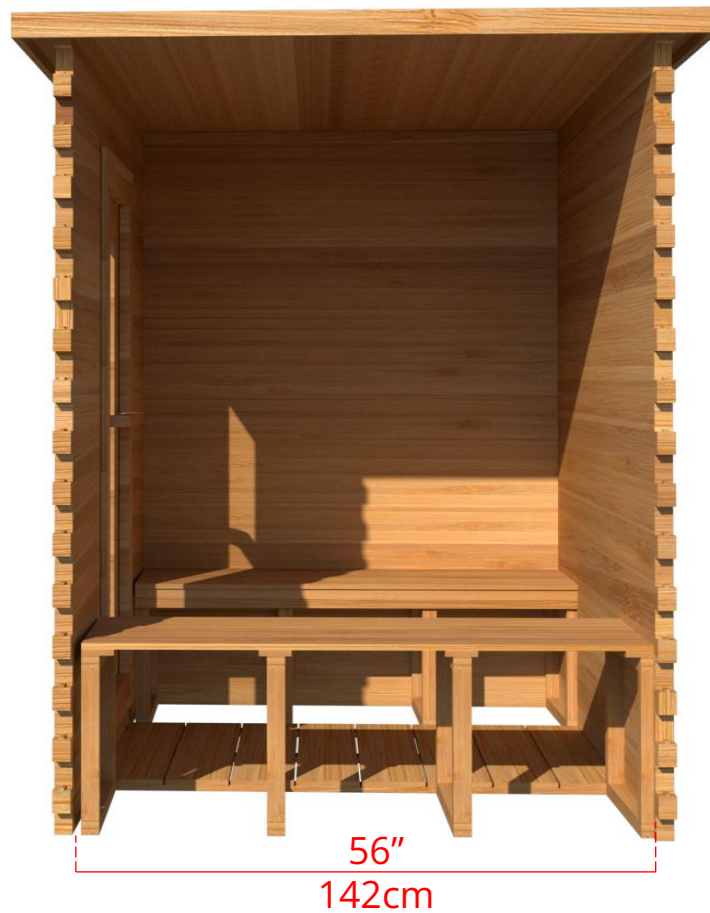

LS570/LS572 5' x 7' Indoor Cabin Sauna

Please note:

If choosing the Solid wood Floor option for an indoor cabin sauna the overall height of the sauna will increase 1 1/2" (38mm)

LS570/LS572

5' x 7' Indoor Cabin Sauna

Side View

64 ³/₄" 164cm

60 ¹/₄" 153cm

Please note:

If choosing the Solid wood Floor option for an indoor cabin sauna the overall height of the sauna will increase 1 ¹/₂" (38mm)

LS570/LS572

5' x 7' Indoor Cabin Sauna

IC57B - 2 Tier Back Wall Bench

LS570/LS572

5' x 7' Indoor Cabin Sauna

IC57L - 2 Tier Back Wall Bench & Single Tier Bench on Left Side

LS570/LS572

5' x 7' Indoor Cabin Sauna

IC57R - 2 Tier Back Wall Bench & Single Tier Bench on Right Side

LS570/LS572

5' x 7' Indoor Cabin Sauna

IC57S - Single Tier Side Wall Benches

LS570/LS572

5' x 7' Indoor Cabin Sauna

Front Wall Options

C7DL - Door on left & no Window
Or
C7DR - Door on right & no Window

C7DLW - Door on left & Window on right
Or
C7DRW - Door on right & Window on left
(14 3/4" x 53 1/4" Window)