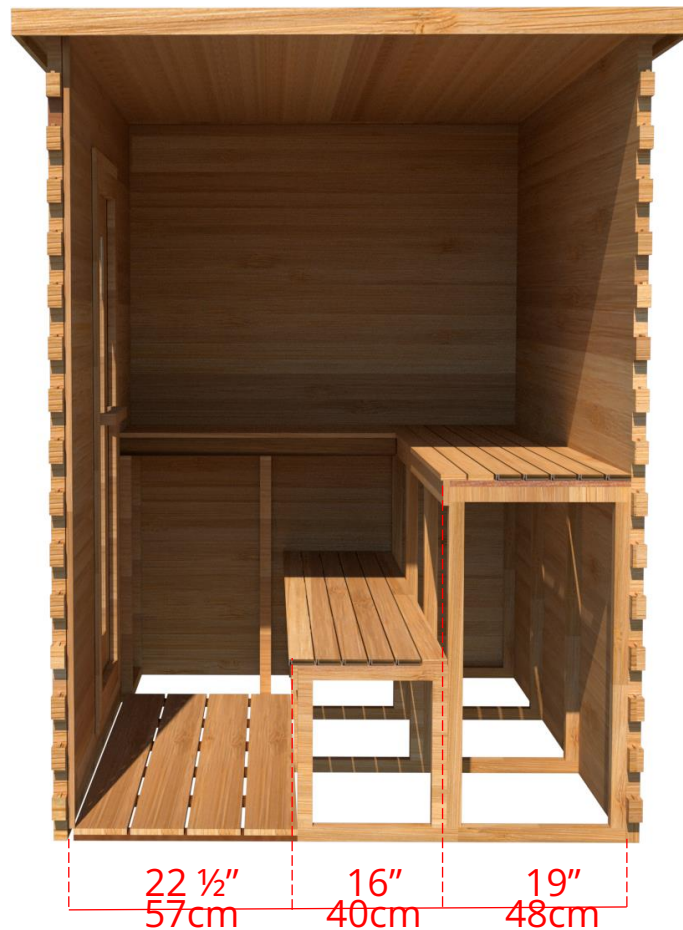

LS570/LS572 5' x 7' Indoor Cabin Sauna

Please note:

If choosing the Solid wood Floor option for an indoor cabin sauna the overall height of the sauna will increase 1 1/2" (38mm)

LS570/LS572

5' x 7' Indoor Cabin Sauna

Side View

64 ³/₄" 164cm

60 ¹/₄" 153cm

Please note:

If choosing the Solid wood Floor option for an indoor cabin sauna the overall height of the sauna will increase 1 ¹/₂" (38mm)

LS570/LS572

5' x 7' Indoor Cabin Sauna

IC57B - 2 Tier Back Wall Bench

LS570/LS572

5' x 7' Indoor Cabin Sauna

IC57L - 2 Tier Back Wall Bench & Single Tier Bench on Left Side

LS570/LS572

5' x 7' Indoor Cabin Sauna

IC57R - 2 Tier Back Wall Bench & Single Tier Bench on Right Side

LS570/LS572

5' x 7' Indoor Cabin Sauna

IC57S - Single Tier Side Wall Benches

LS570/LS572

5' x 7' Indoor Cabin Sauna

Front Wall Options

C7DL - Door on left & no Window
Or
C7DR - Door on right & no Window

C7DLW - Door on left & Window on right
Or
C7DRW - Door on right & Window on left
(14 3/4" x 53 1/4" Window)