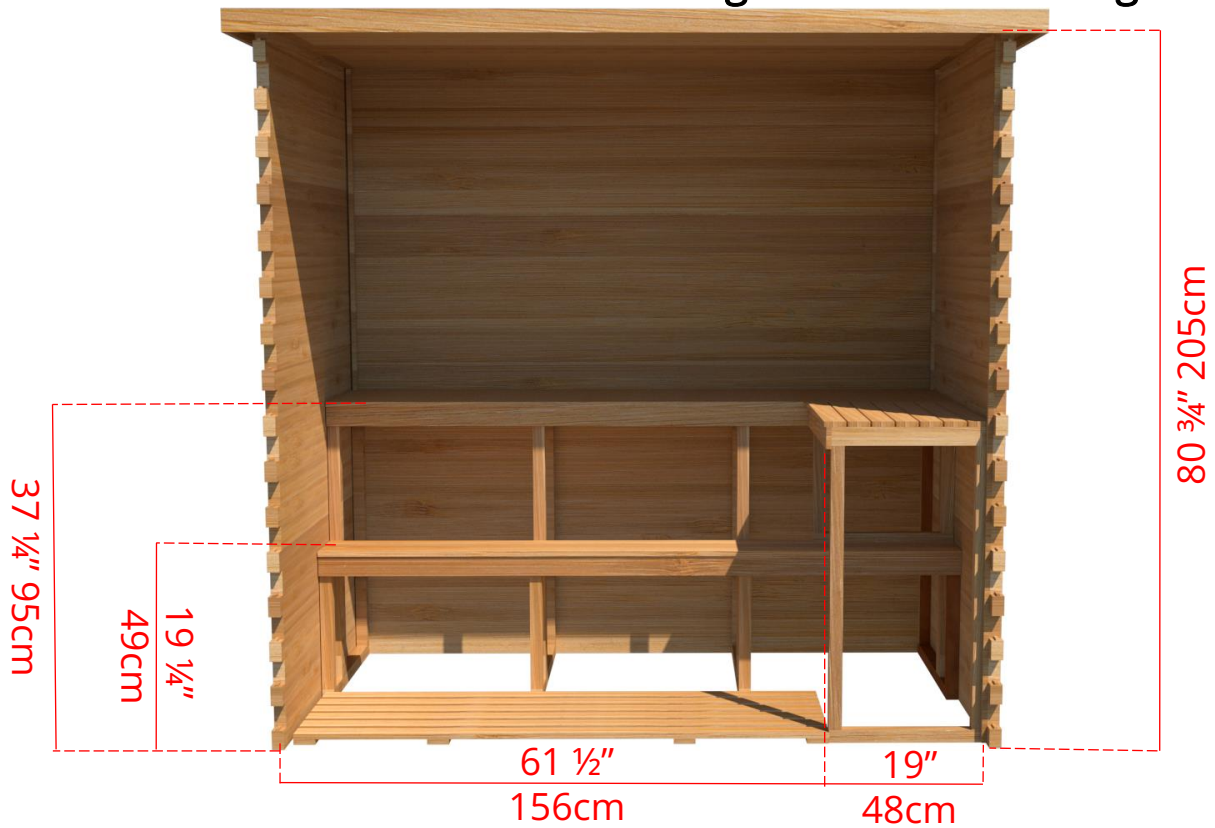

LS570/LS572 5' x 7' Indoor Cabin Sauna

Please note:

If choosing the Solid wood Floor option for an indoor cabin sauna the overall height of the sauna will increase 1 1/2" (38mm)

LS570/LS572

5' x 7' Indoor Cabin Sauna

Side View

64 ³/₄" 164cm

60 ¹/₄" 153cm

Please note:

If choosing the Solid wood Floor option for an indoor cabin sauna the overall height of the sauna will increase 1 ¹/₂" (38mm)

LS570/LS572

5' x 7' Indoor Cabin Sauna

IC57B - 2 Tier Back Wall Bench

LS570/LS572

5' x 7' Indoor Cabin Sauna

IC57L - 2 Tier Back Wall Bench & Single Tier Bench on Left Side

LS570/LS572

5' x 7' Indoor Cabin Sauna

IC57R - 2 Tier Back Wall Bench & Single Tier Bench on Right Side

LS570/LS572

5' x 7' Indoor Cabin Sauna

IC57S - Single Tier Side Wall Benches

LS570/LS572

5' x 7' Indoor Cabin Sauna

Front Wall Options

C7DL - Door on left & no Window
Or
C7DR - Door on right & no Window

C7DLW - Door on left & Window on right
Or
C7DRW - Door on right & Window on left
(14 3/4" x 53 1/4" Window)