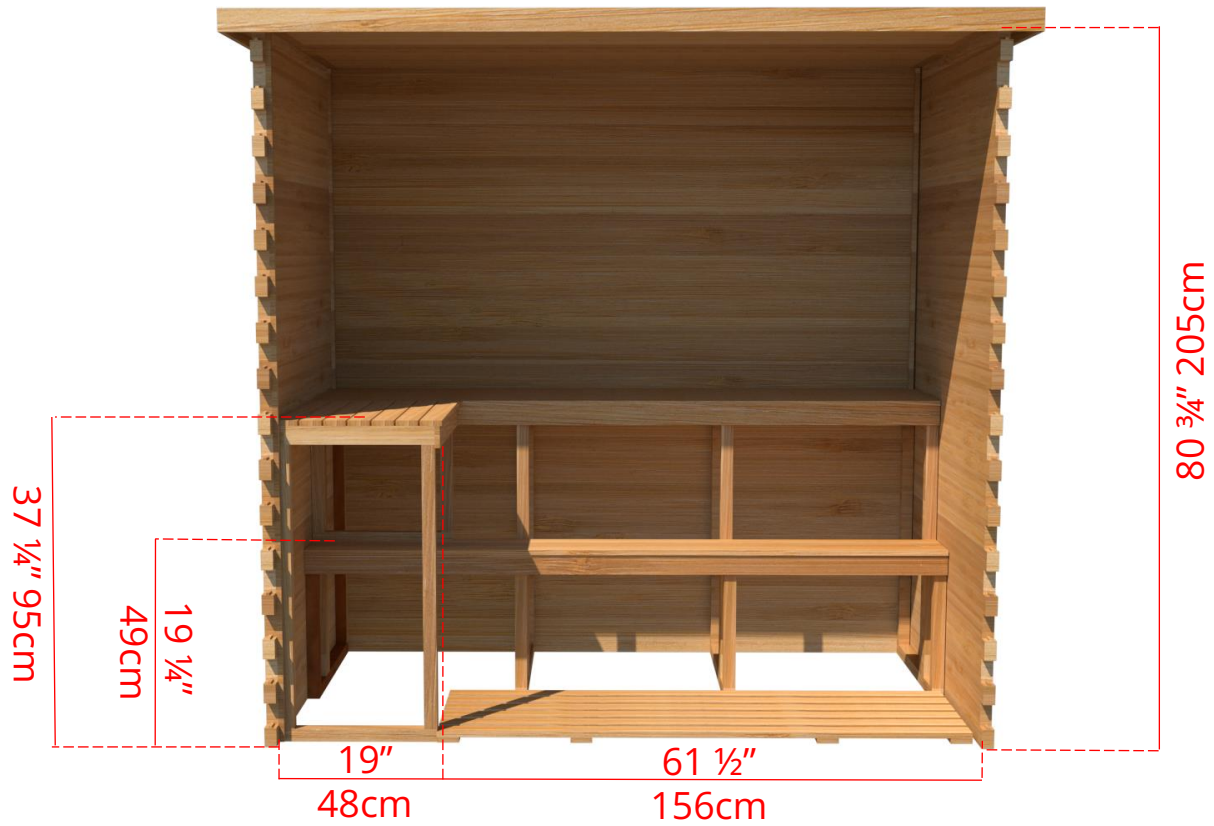

LS570/LS572 5' x 7' Indoor Cabin Sauna

Please note:

If choosing the Solid wood Floor option for an indoor cabin sauna the overall height of the sauna will increase 1 1/2" (38mm)

LS570/LS572

5' x 7' Indoor Cabin Sauna

Side View

64 ³/₄" 164cm

60 ¹/₄" 153cm

Please note:

If choosing the Solid wood Floor option for an indoor cabin sauna the overall height of the sauna will increase 1 ¹/₂" (38mm)

LS570/LS572

5' x 7' Indoor Cabin Sauna

IC57B - 2 Tier Back Wall Bench

LS570/LS572

5' x 7' Indoor Cabin Sauna

IC57L - 2 Tier Back Wall Bench & Single Tier Bench on Left Side

LS570/LS572

5' x 7' Indoor Cabin Sauna

IC57R - 2 Tier Back Wall Bench & Single Tier Bench on Right Side

LS570/LS572

5' x 7' Indoor Cabin Sauna

IC57S - Single Tier Side Wall Benches

LS570/LS572

5' x 7' Indoor Cabin Sauna

Front Wall Options

C7DL - Door on left & no Window
Or
C7DR - Door on right & no Window

C7DLW - Door on left & Window on right
Or
C7DRW - Door on right & Window on left
(14 3/4" x 53 1/4" Window)