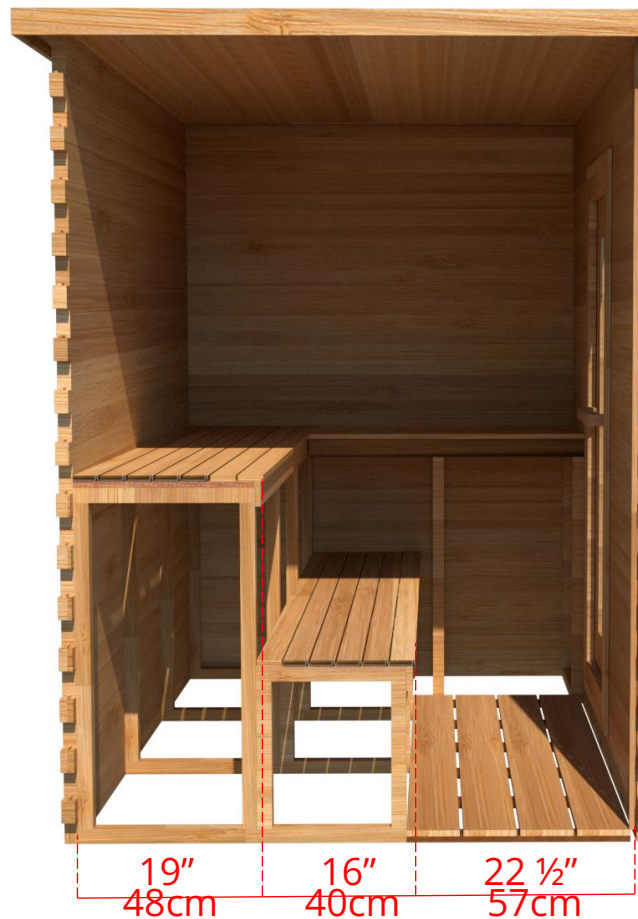

LS570/LS572 5' x 7' Indoor Cabin Sauna

Please note:

If choosing the Solid wood Floor option for an indoor cabin sauna the overall height of the sauna will increase 1 1/2" (38mm)

LS570/LS572

5' x 7' Indoor Cabin Sauna

Side View

64 ³/₄" 164cm

60 ¹/₄" 153cm

Please note:

If choosing the Solid wood Floor option for an indoor cabin sauna the overall height of the sauna will increase 1 ¹/₂" (38mm)

LS570/LS572

5' x 7' Indoor Cabin Sauna

IC57B - 2 Tier Back Wall Bench

LS570/LS572

5' x 7' Indoor Cabin Sauna

IC57L - 2 Tier Back Wall Bench & Single Tier Bench on Left Side

LS570/LS572

5' x 7' Indoor Cabin Sauna

IC57R - 2 Tier Back Wall Bench & Single Tier Bench on Right Side

LS570/LS572

5' x 7' Indoor Cabin Sauna

IC57S - Single Tier Side Wall Benches

LS570/LS572

5' x 7' Indoor Cabin Sauna

Front Wall Options

C7DL - Door on left & no Window
Or
C7DR - Door on right & no Window

C7DLW - Door on left & Window on right
Or
C7DRW - Door on right & Window on left
(14 3/4" x 53 1/4" Window)