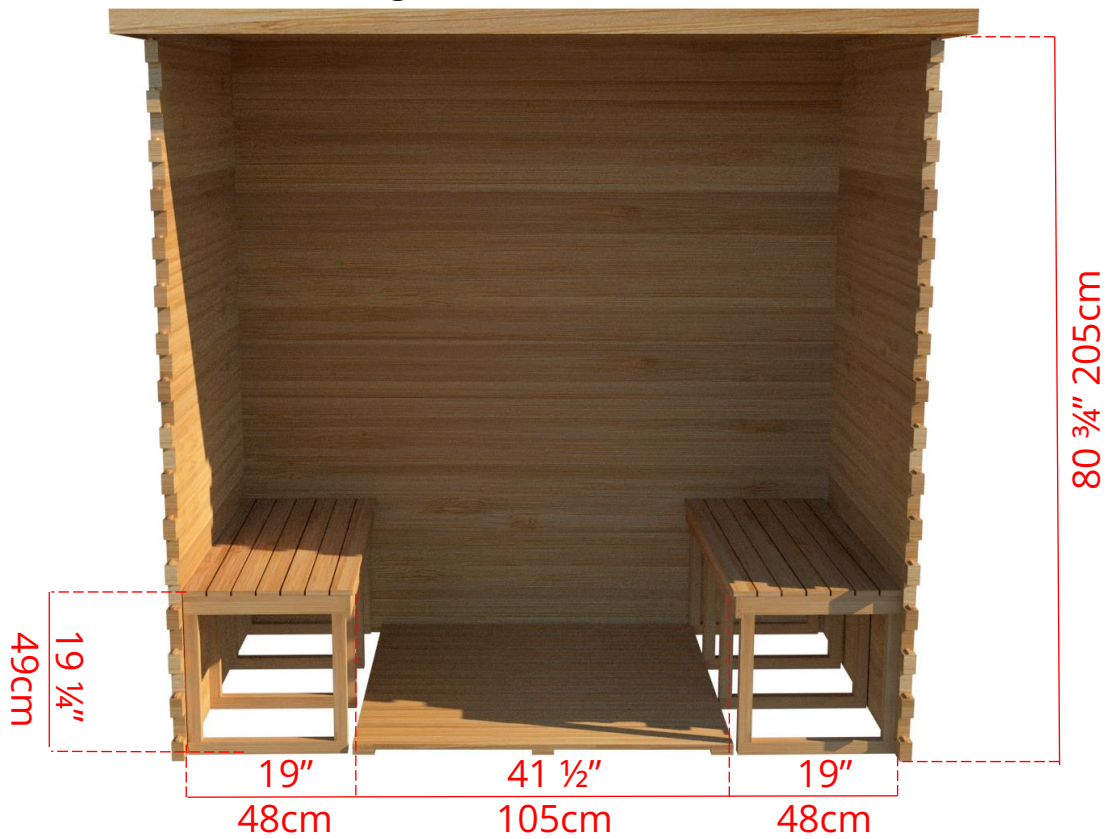

LS570/LS572 5' x 7' Indoor Cabin Sauna

Please note:

If choosing the Solid wood Floor option for an indoor cabin sauna the overall height of the sauna will increase 1 1/2" (38mm)

LS570/LS572

5' x 7' Indoor Cabin Sauna

Side View

64 ³/₄" 164cm

60 ¹/₄" 153cm

Please note:

If choosing the Solid wood Floor option for an indoor cabin sauna the overall height of the sauna will increase 1 ¹/₂" (38mm)

LS570/LS572

5' x 7' Indoor Cabin Sauna

IC57B - 2 Tier Back Wall Bench

LS570/LS572

5' x 7' Indoor Cabin Sauna

IC57L - 2 Tier Back Wall Bench & Single Tier Bench on Left Side

LS570/LS572

5' x 7' Indoor Cabin Sauna

IC57R - 2 Tier Back Wall Bench & Single Tier Bench on Right Side

LS570/LS572

5' x 7' Indoor Cabin Sauna

IC57S - Single Tier Side Wall Benches

LS570/LS572

5' x 7' Indoor Cabin Sauna

Front Wall Options

C7DL - Door on left & no Window
Or
C7DR - Door on right & no Window

C7DLW - Door on left & Window on right
Or
C7DRW - Door on right & Window on left
(14 3/4" x 53 1/4" Window)