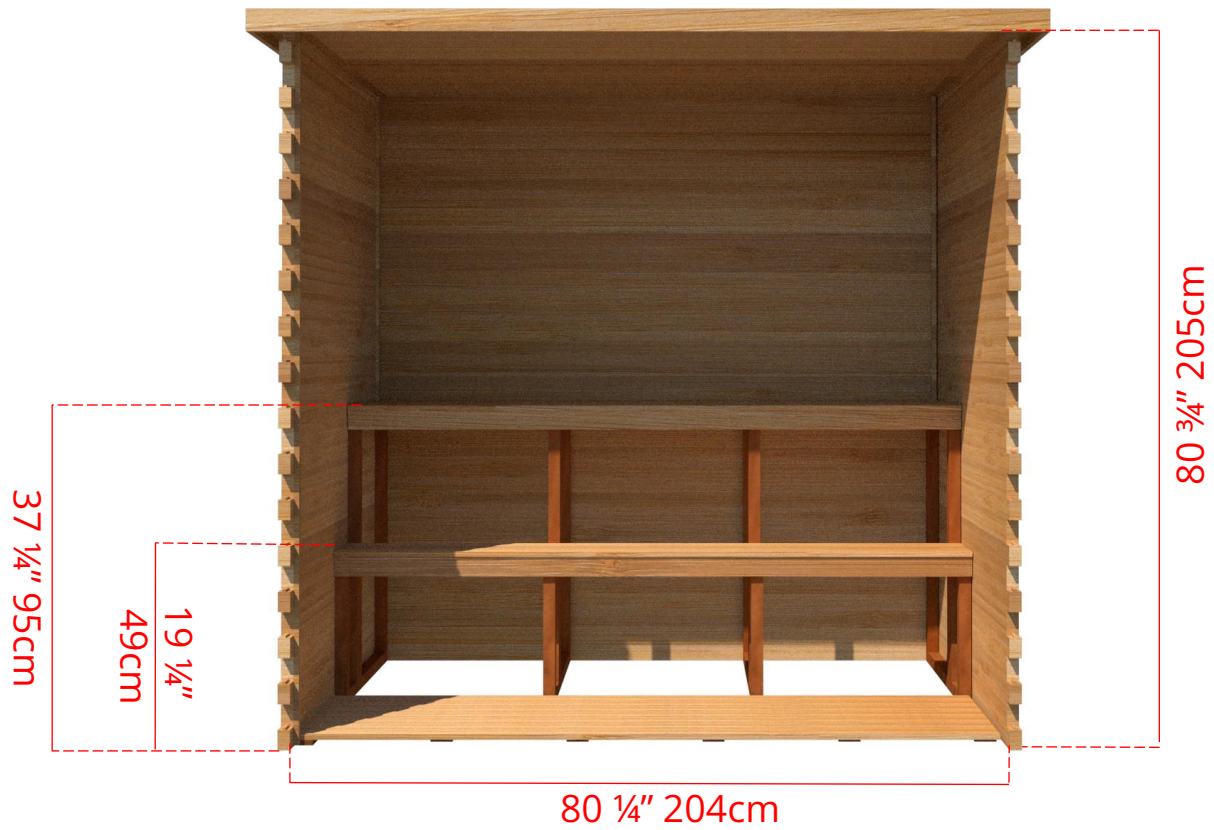

LS670/LS672 6' x 7' Indoor Cabin Sauna

Please note:

If choosing the Solid wood Floor option for an indoor cabin sauna the overall height of the sauna will increase 1 1/2" (38mm)

LS670/LS672

6' x 7' Indoor Cabin Sauna

Side View

76 ³/₄" 194cm

72 ¹/₄" 184cm

Please note:

If choosing the Solid wood Floor option for an indoor cabin sauna the overall height of the sauna will increase 1 ¹/₂" (38mm)

LS670/LS672

6' x 7' Indoor Cabin Sauna

IC67B - 2 Tier Back Wall Bench

LS670/LS672

6' x 7' Indoor Cabin Sauna

IC67L - 2 Tier Back Wall Bench & Single Tier Bench on Left Side

LS670/LS672

6' x 7' Indoor Cabin Sauna

IC67R - 2 Tier Back Wall Bench & Single Tier Bench on Right Side

LS670/LS672

6' x 7' Indoor Cabin Sauna

IC67S - Single Tier Side Wall Benches

LS670/LS672

6' x 7' Indoor Cabin Sauna

Front Wall Options

C7DL - Door on left & no Window
Or
C7DR - Door on right & no Window

C7DLW - Door on left & Window on right
Or
C7DRW - Door on right & Window on left
(14 3/4" x 53 1/4" Window)