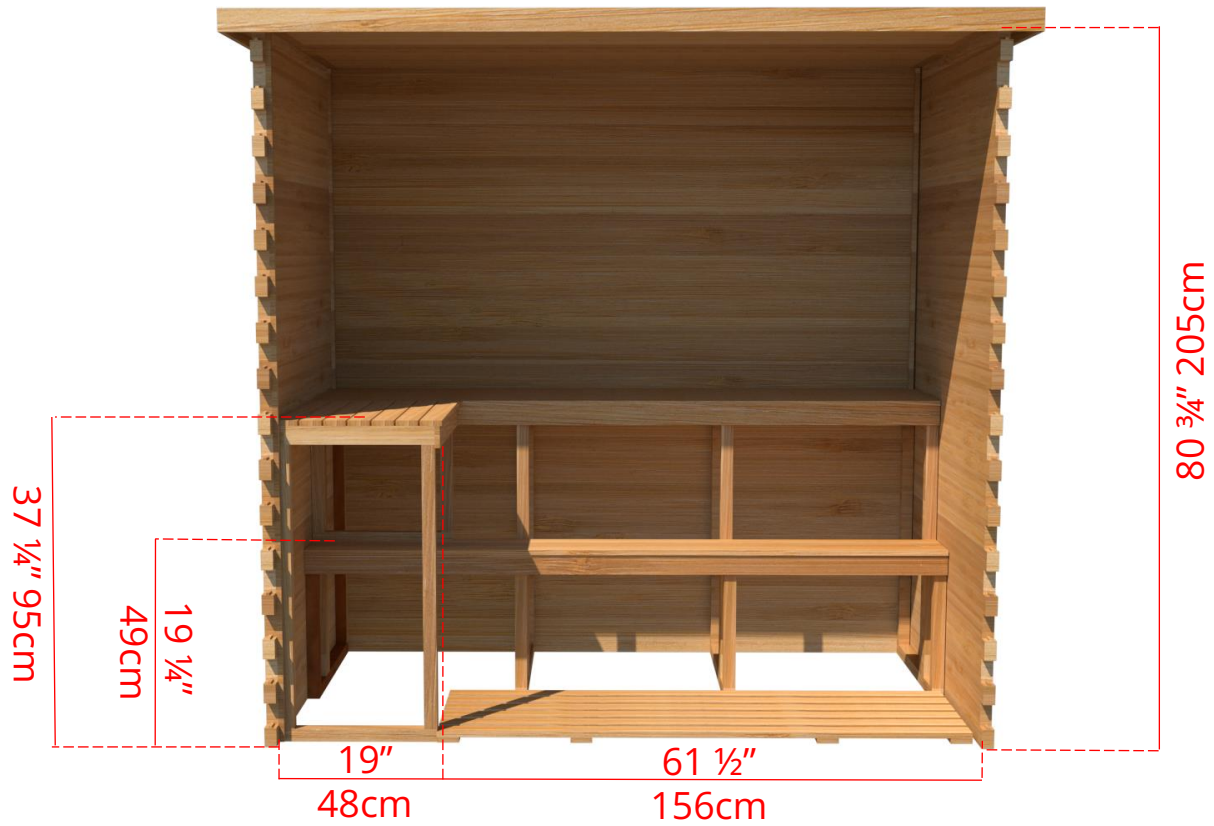

LS670/LS672 6' x 7' Indoor Cabin Sauna

Please note:

If choosing the Solid wood Floor option for an indoor cabin sauna the overall height of the sauna will increase 1 1/2" (38mm)

LS670/LS672

6' x 7' Indoor Cabin Sauna

Side View

76 ³/₄" 194cm

72 ¹/₄" 184cm

Please note:

If choosing the Solid wood Floor option for an indoor cabin sauna the overall height of the sauna will increase 1 ¹/₂" (38mm)

LS670/LS672

6' x 7' Indoor Cabin Sauna

IC67B - 2 Tier Back Wall Bench

LS670/LS672

6' x 7' Indoor Cabin Sauna

IC67L - 2 Tier Back Wall Bench & Single Tier Bench on Left Side

LS670/LS672

6' x 7' Indoor Cabin Sauna

IC67R - 2 Tier Back Wall Bench & Single Tier Bench on Right Side

LS670/LS672

6' x 7' Indoor Cabin Sauna

IC67S - Single Tier Side Wall Benches

LS670/LS672

6' x 7' Indoor Cabin Sauna

Front Wall Options

C7DL - Door on left & no Window
Or
C7DR - Door on right & no Window

C7DLW - Door on left & Window on right
Or
C7DRW - Door on right & Window on left
(14 3/4" x 53 1/4" Window)