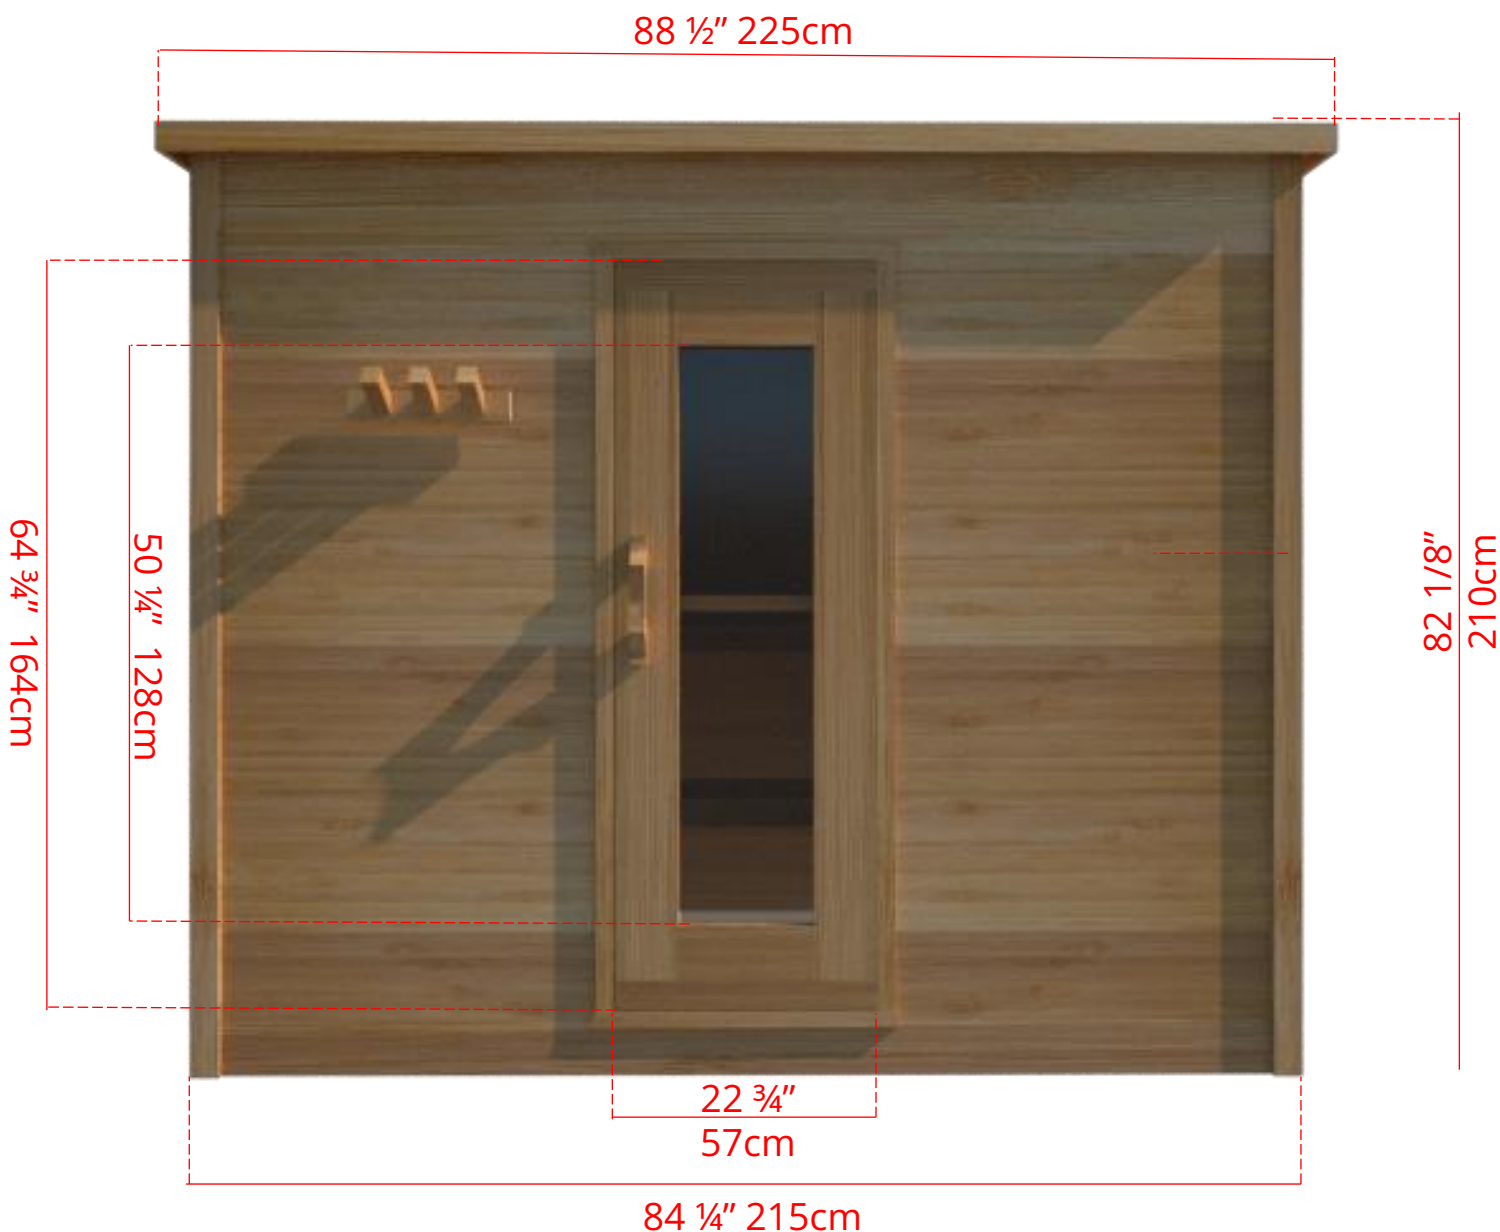

LS670/LS672 6' x 7' Indoor Cabin Sauna

Please note:

If choosing the Solid wood Floor option for an indoor cabin sauna the overall height of the sauna will increase 1 1/2" (38mm)

LS670/LS672

6' x 7' Indoor Cabin Sauna

Side View

76 ³/₄" 194cm

72 ¹/₄" 184cm

Please note:

If choosing the Solid wood Floor option for an indoor cabin sauna the overall height of the sauna will increase 1 ¹/₂" (38mm)

LS670/LS672

6' x 7' Indoor Cabin Sauna

IC67B - 2 Tier Back Wall Bench

LS670/LS672

6' x 7' Indoor Cabin Sauna

IC67L - 2 Tier Back Wall Bench & Single Tier Bench on Left Side

LS670/LS672

6' x 7' Indoor Cabin Sauna

IC67R - 2 Tier Back Wall Bench & Single Tier Bench on Right Side

LS670/LS672

6' x 7' Indoor Cabin Sauna

IC67S - Single Tier Side Wall Benches

LS670/LS672

6' x 7' Indoor Cabin Sauna

Front Wall Options

C7DL - Door on left & no Window
Or
C7DR - Door on right & no Window

C7DLW - Door on left & Window on right
Or
C7DRW - Door on right & Window on left
(14 3/4" x 53 1/4" Window)