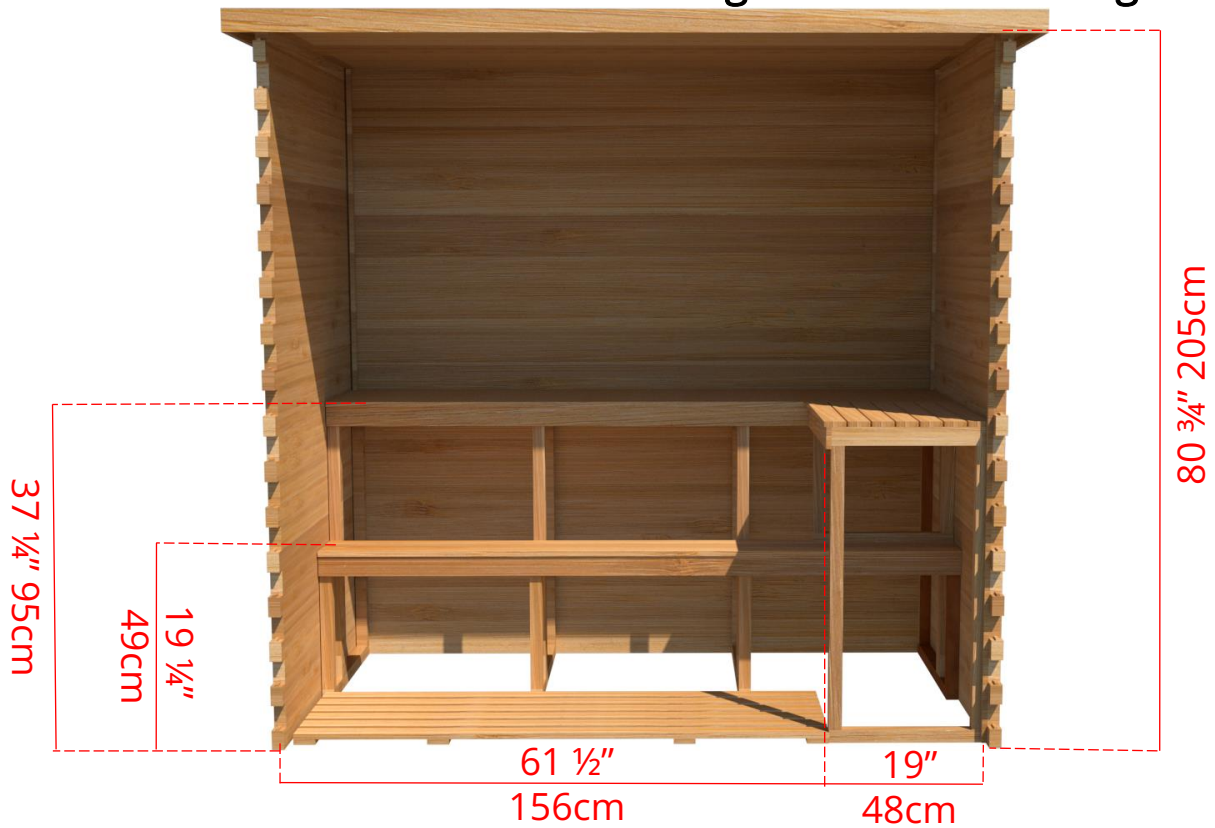

LS670/LS672 6' x 7' Indoor Cabin Sauna

Please note:

If choosing the Solid wood Floor option for an indoor cabin sauna the overall height of the sauna will increase 1 1/2" (38mm)

LS670/LS672

6' x 7' Indoor Cabin Sauna

Side View

76 ³/₄" 194cm

72 ¹/₄" 184cm

Please note:

If choosing the Solid wood Floor option for an indoor cabin sauna the overall height of the sauna will increase 1 ¹/₂" (38mm)

LS670/LS672

6' x 7' Indoor Cabin Sauna

IC67B - 2 Tier Back Wall Bench

LS670/LS672

6' x 7' Indoor Cabin Sauna

IC67L - 2 Tier Back Wall Bench & Single Tier Bench on Left Side

LS670/LS672

6' x 7' Indoor Cabin Sauna

IC67R - 2 Tier Back Wall Bench & Single Tier Bench on Right Side

LS670/LS672

6' x 7' Indoor Cabin Sauna

IC67S - Single Tier Side Wall Benches

LS670/LS672

6' x 7' Indoor Cabin Sauna

Front Wall Options

C7DL - Door on left & no Window
Or
C7DR - Door on right & no Window

C7DLW - Door on left & Window on right
Or
C7DRW - Door on right & Window on left
(14 3/4" x 53 1/4" Window)