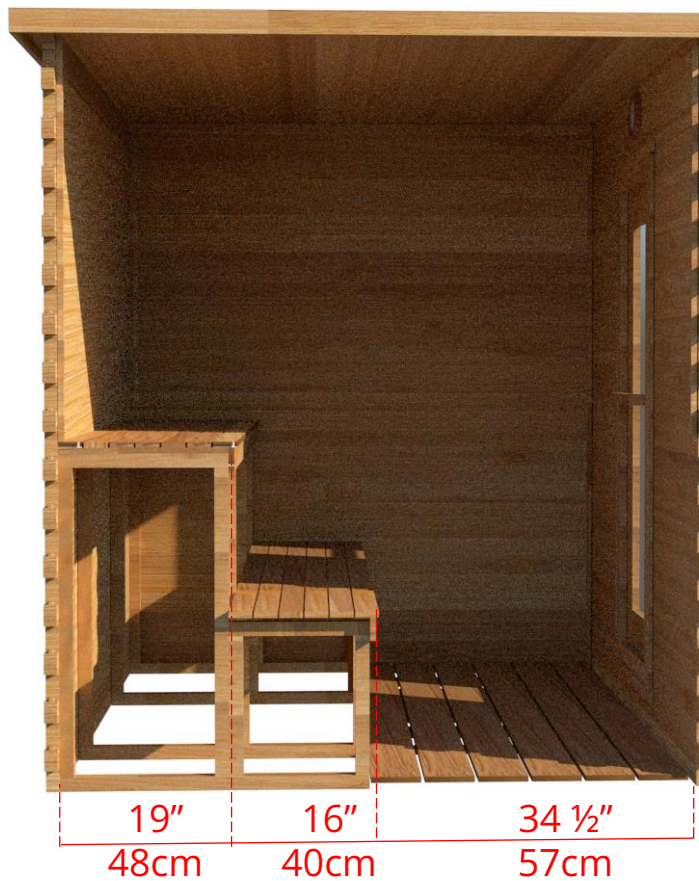

LS670/LS672 6' x 7' Indoor Cabin Sauna

Please note:

If choosing the Solid wood Floor option for an indoor cabin sauna the overall height of the sauna will increase 1 1/2" (38mm)

LS670/LS672

6' x 7' Indoor Cabin Sauna

Side View

76 ³/₄" 194cm

72 ¹/₄" 184cm

Please note:

If choosing the Solid wood Floor option for an indoor cabin sauna the overall height of the sauna will increase 1 ¹/₂" (38mm)

LS670/LS672

6' x 7' Indoor Cabin Sauna

IC67B - 2 Tier Back Wall Bench

LS670/LS672

6' x 7' Indoor Cabin Sauna

IC67L - 2 Tier Back Wall Bench & Single Tier Bench on Left Side

LS670/LS672

6' x 7' Indoor Cabin Sauna

IC67R - 2 Tier Back Wall Bench & Single Tier Bench on Right Side

LS670/LS672

6' x 7' Indoor Cabin Sauna

IC67S - Single Tier Side Wall Benches

LS670/LS672

6' x 7' Indoor Cabin Sauna

Front Wall Options

C7DL - Door on left & no Window
Or
C7DR - Door on right & no Window

C7DLW - Door on left & Window on right
Or
C7DRW - Door on right & Window on left
(14 3/4" x 53 1/4" Window)