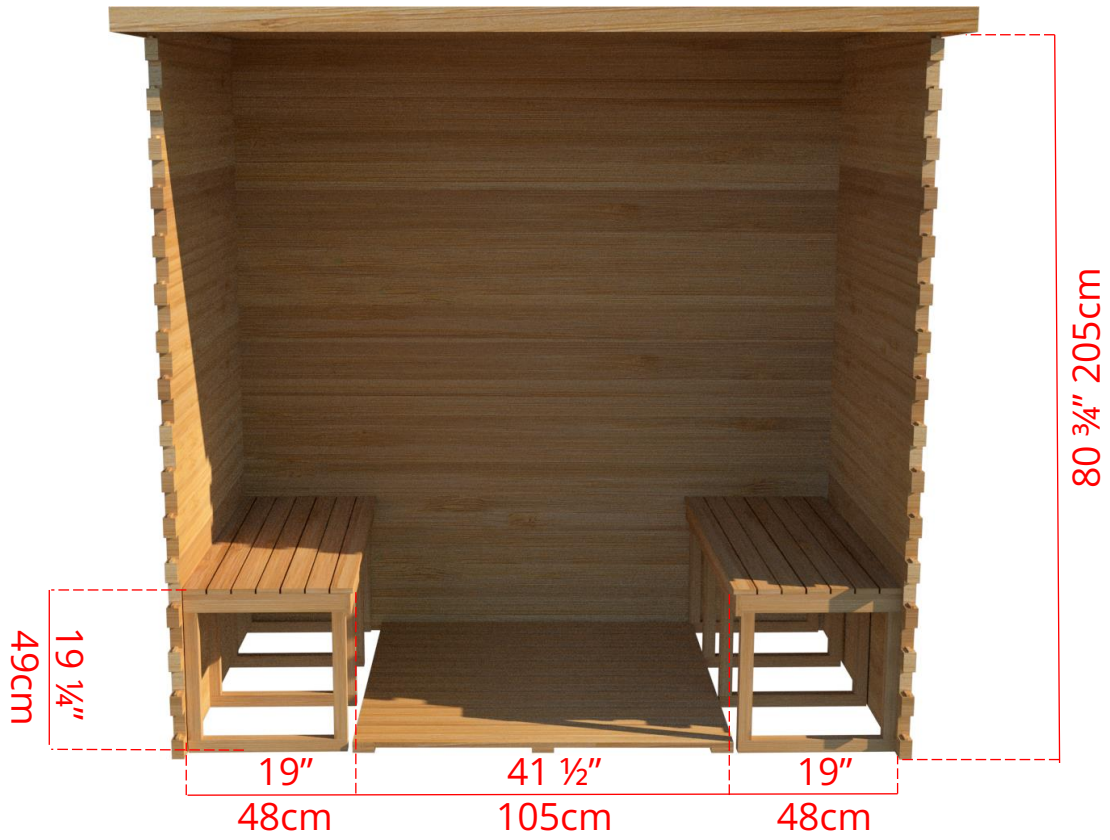

LS670/LS672 6' x 7' Indoor Cabin Sauna

Please note:

If choosing the Solid wood Floor option for an indoor cabin sauna the overall height of the sauna will increase 1 1/2" (38mm)

LS670/LS672

6' x 7' Indoor Cabin Sauna

Side View

76 ³/₄" 194cm

72 ¹/₄" 184cm

Please note:

If choosing the Solid wood Floor option for an indoor cabin sauna the overall height of the sauna will increase 1 ¹/₂" (38mm)

LS670/LS672

6' x 7' Indoor Cabin Sauna

IC67B - 2 Tier Back Wall Bench

LS670/LS672

6' x 7' Indoor Cabin Sauna

IC67L - 2 Tier Back Wall Bench & Single Tier Bench on Left Side

LS670/LS672

6' x 7' Indoor Cabin Sauna

IC67R - 2 Tier Back Wall Bench & Single Tier Bench on Right Side

LS670/LS672

6' x 7' Indoor Cabin Sauna

IC67S - Single Tier Side Wall Benches

LS670/LS672

6' x 7' Indoor Cabin Sauna

Front Wall Options

C7DL - Door on left & no Window
Or
C7DR - Door on right & no Window

C7DLW - Door on left & Window on right
Or
C7DRW - Door on right & Window on left
(14 3/4" x 53 1/4" Window)