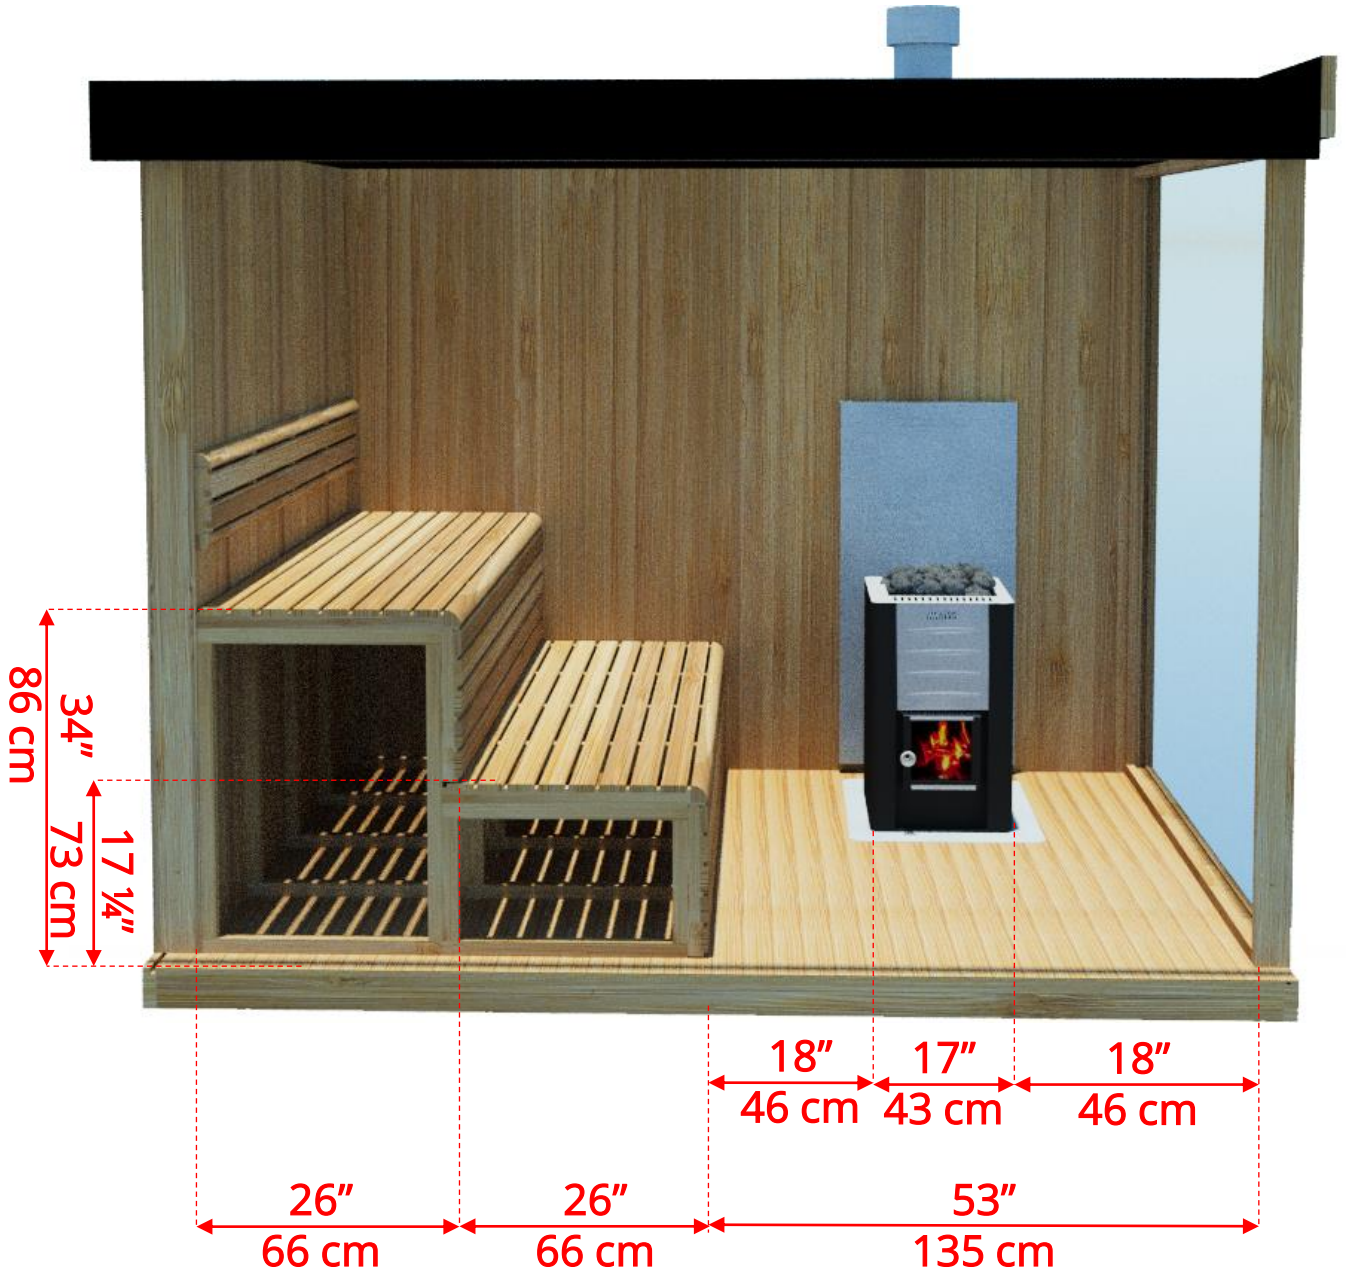

NE6110/NE6112 Outdoor Pure Cube Neptune Sauna

Wood Burning Heater

Manufactured by: