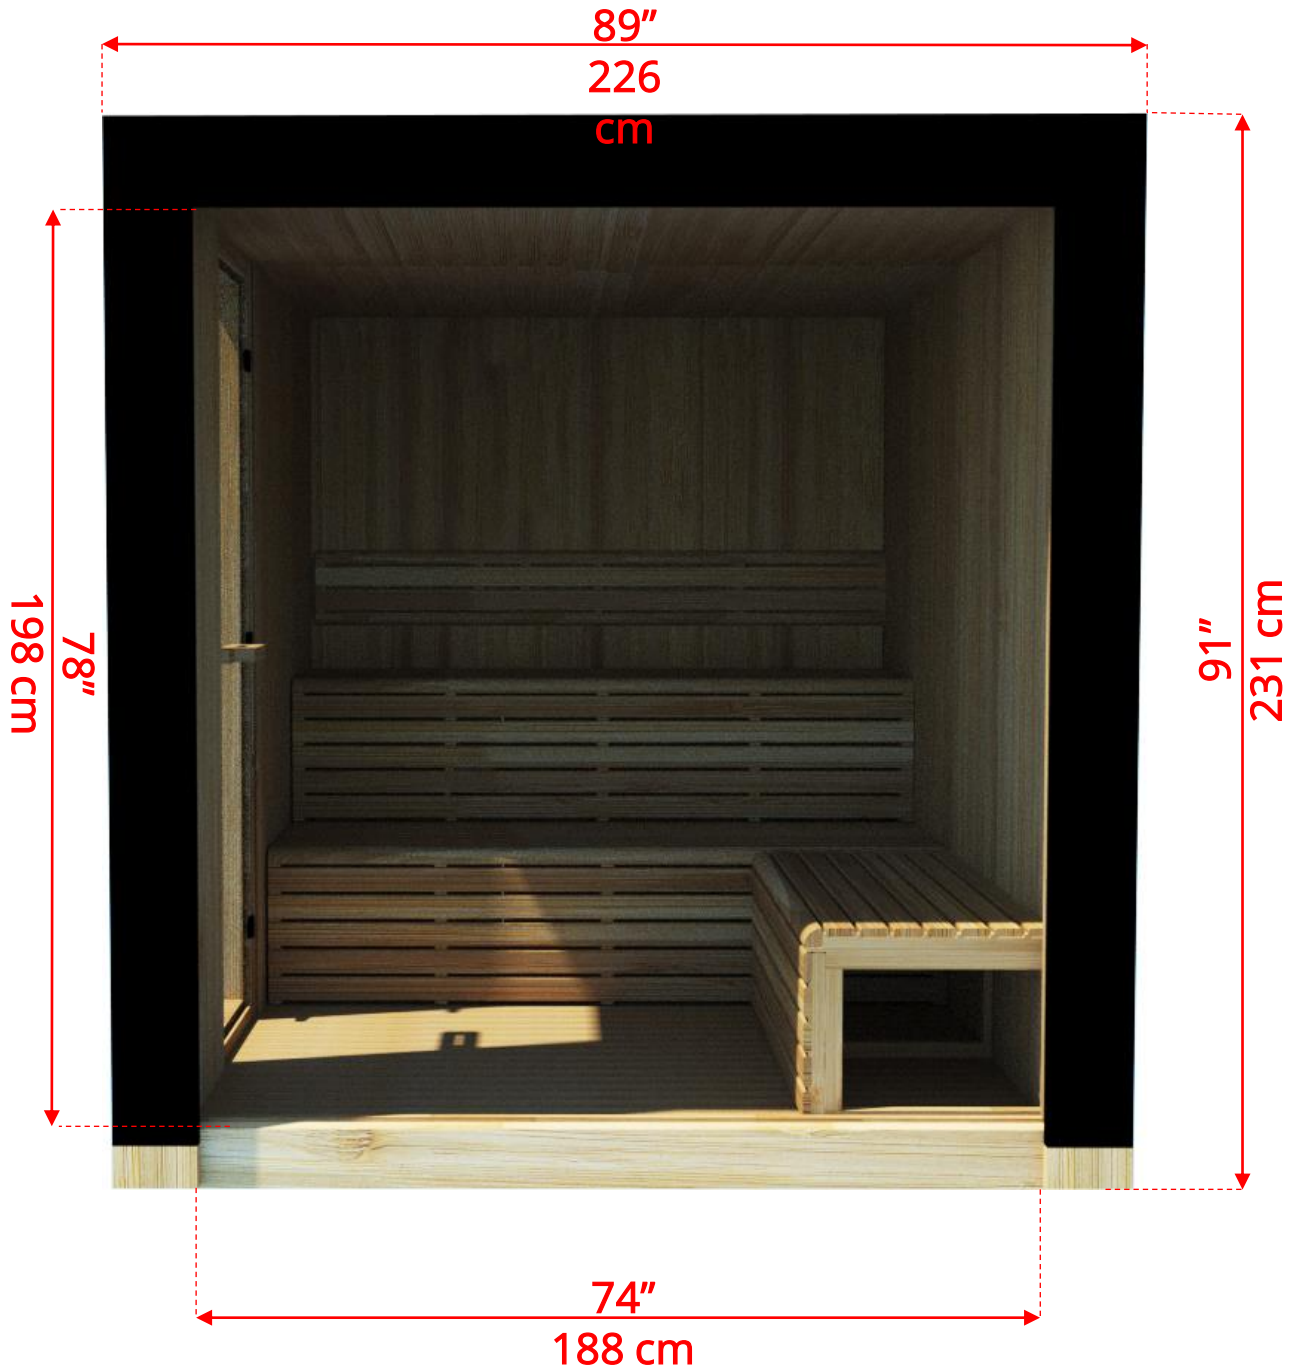

NE6110/NE6112 Outdoor Neptune Sauna

12/2023

Manufactured by:

NE6110/NE6112 Outdoor Neptune Sauna

Manufactured by:

NE6110/NE6112 Outdoor Neptune Sauna

* Shown without exterior metal siding installed

Manufactured by: