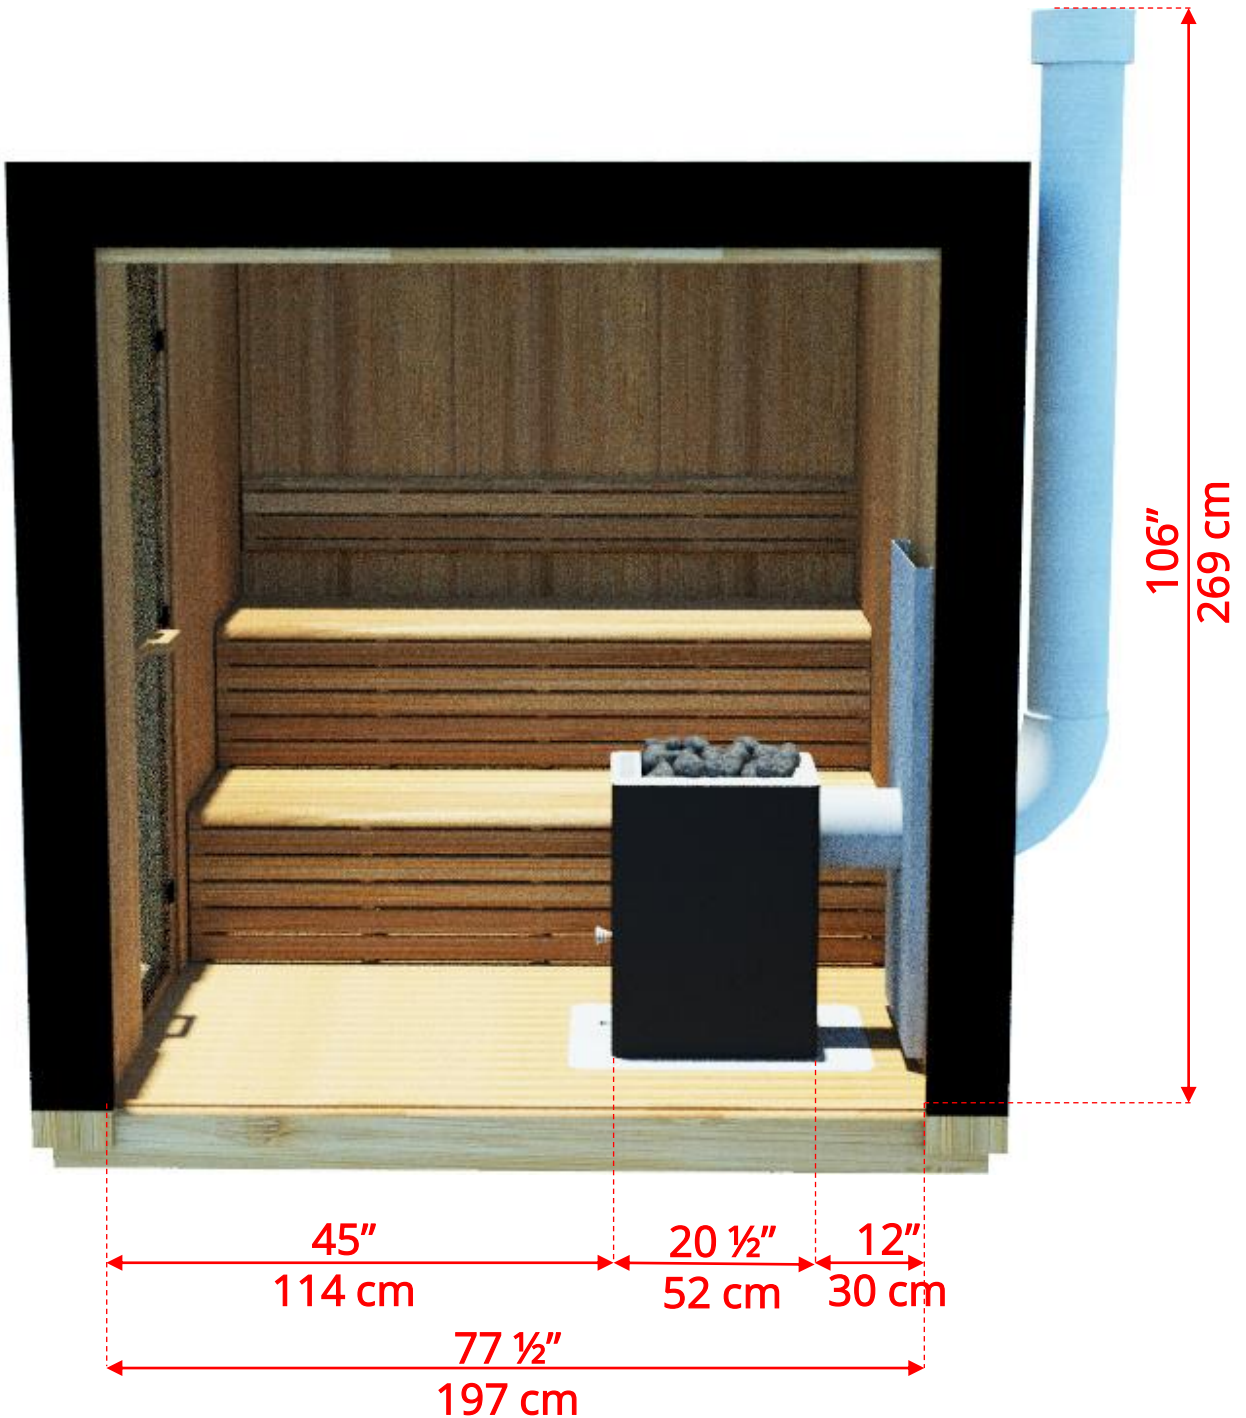

NE6110/NE6112 Outdoor Neptune Sauna

Wood Burning Heater