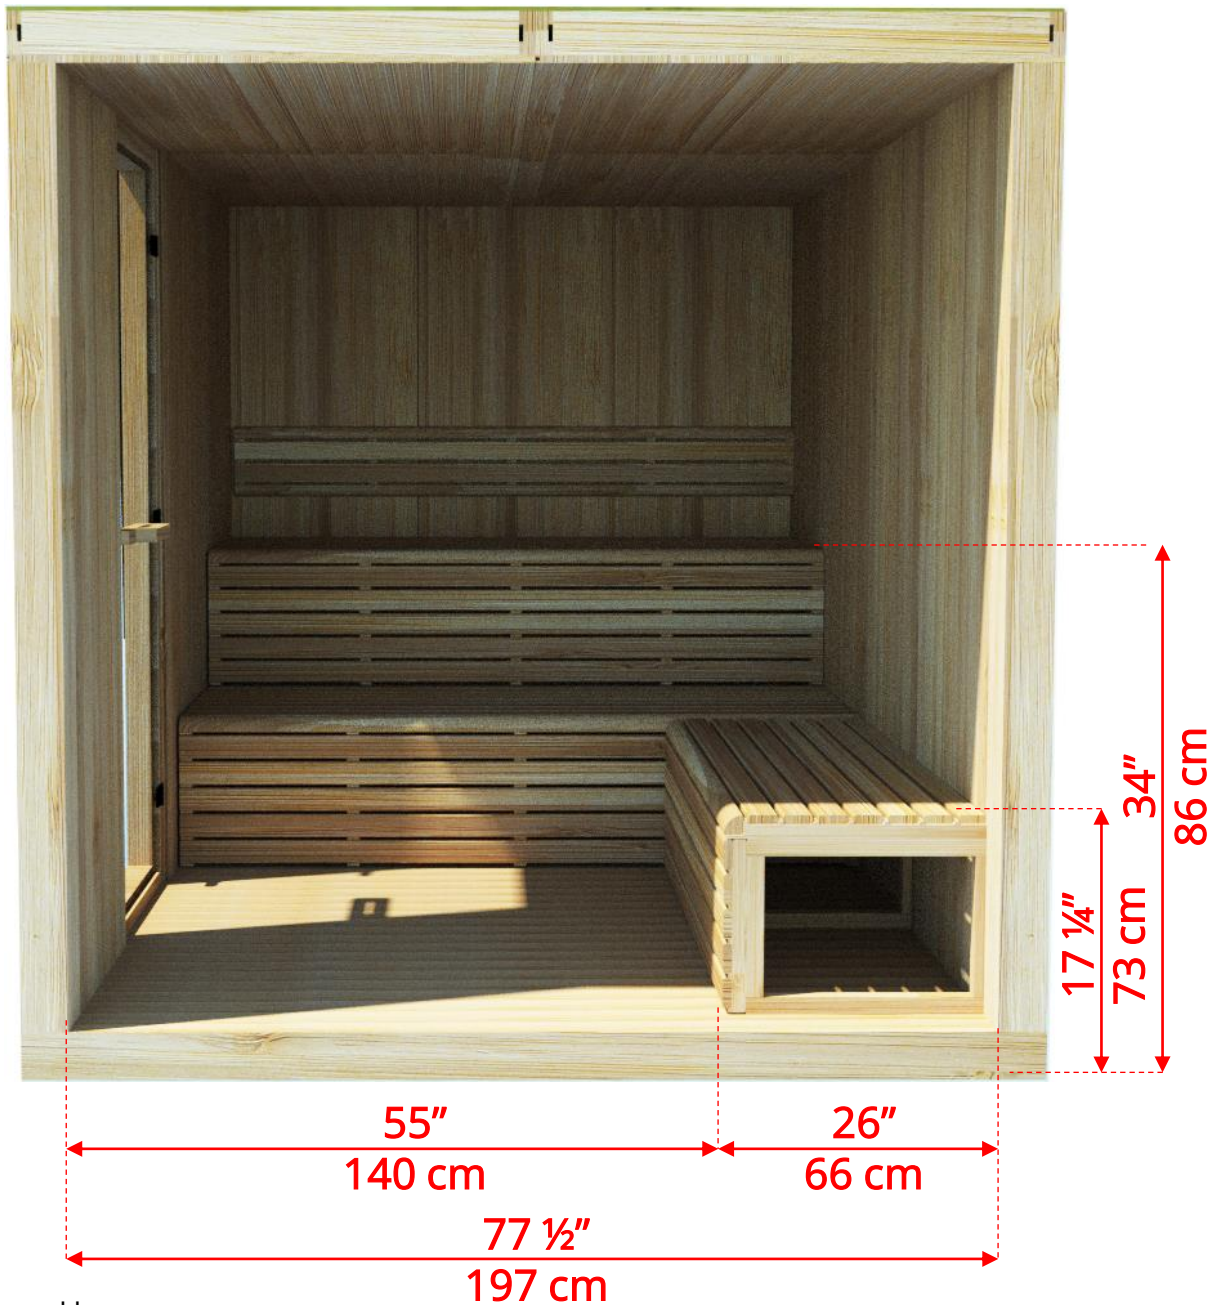

NE6110/NE6112 Outdoor Neptune Sauna

12/2023

Manufactured by:

NE6110/NE6112 Outdoor Neptune Sauna

Manufactured by:

NE6110/NE6112 Outdoor Neptune Sauna

* Shown without exterior metal siding installed

Manufactured by: