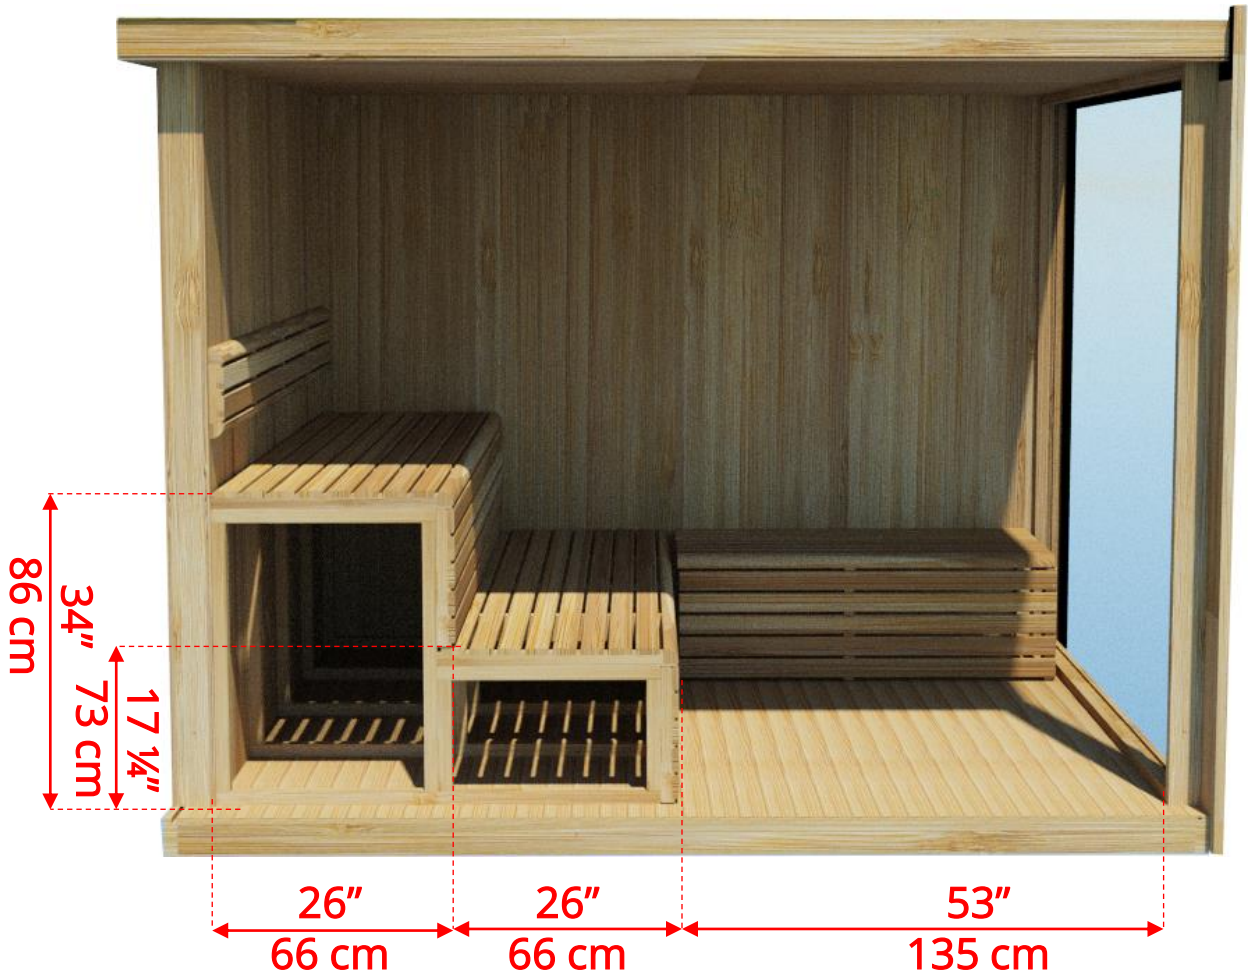

NE6110/NE6112 Outdoor Neptune Sauna

Manufactured by: