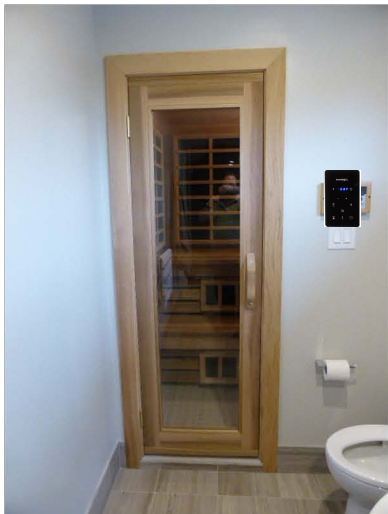

This wonderful combination room provides pleasure beyond what a traditional or infrared sauna can do individually. The far-infrared heating system can be incorporated into virtually any sauna room design.

Let your imagination go. For the first time in the worldwide sauna industry, there are now IR options to give you exactly what you want.

IS InfraSauna Panel & Control Kit

SL2-IS w/ optional WiFi