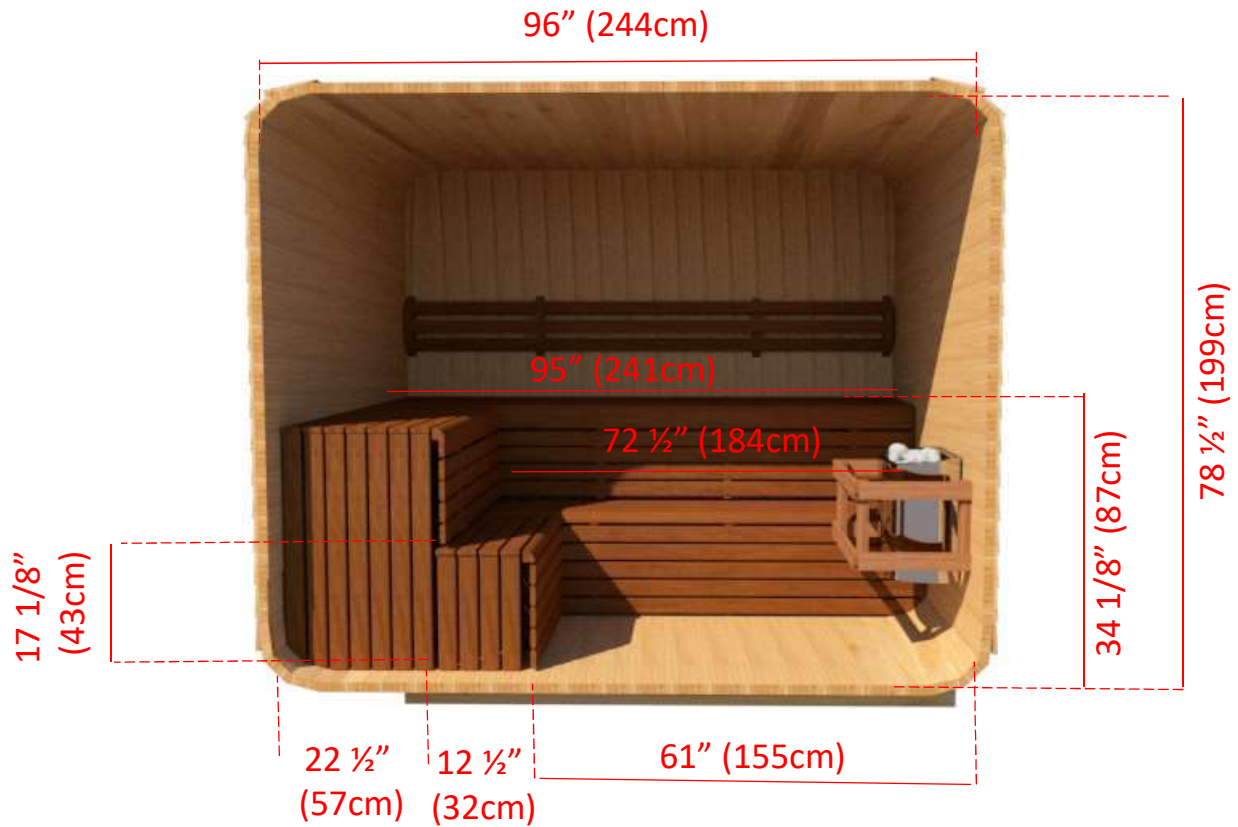

8' x 7' Western Red Cedar Luna Sauna

85" (216cm)

Joist Spacing 7" (18cm) in from each end - 15 ½" (40cm) spacing

Model 870LUP/872LUP

8' x 7' Western Red Cedar Luna Sauna with Porch

Model 870LU/872LU

8' x 7' Western Red Cedar Luna Sauna

Back Wall Bench Layout (Standard)

Model 870LU/872LU

8' x 7' Western Red Cedar Luna Sauna

Back Wall with L Bench Two Tier Layout

Model 870LU/872LU

8' x 7' Western Red Cedar Luna Sauna

96" (244cm)

Side Wall Bench Layout

8' x 7' Western Red Cedar Luna Sauna

Side Wall Lounge Bench Layout