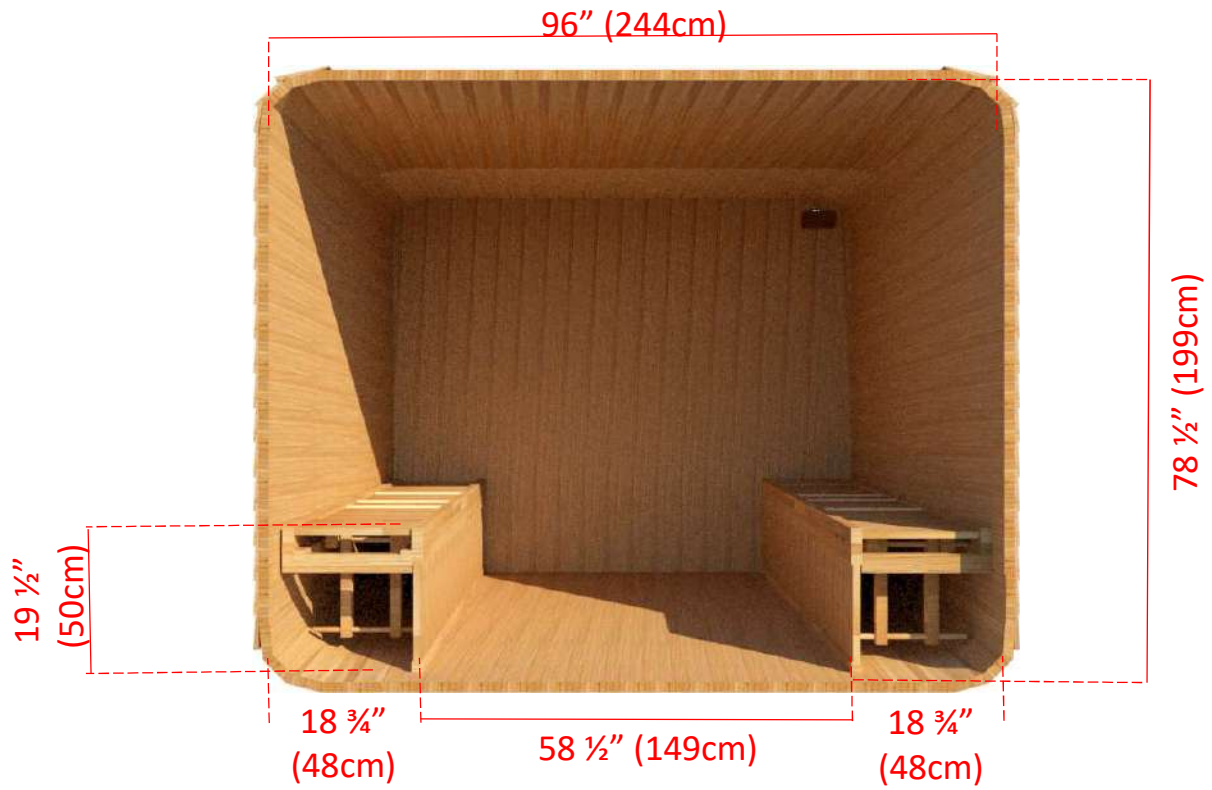

8' x 7' Western Red Cedar Luna Sauna

85" (216cm)

Joist Spacing 7" (18cm) in from each end - 15 ½" (40cm) spacing

Model 870LUP/872LUP

8' x 7' Western Red Cedar Luna Sauna with Porch

Model 870LU/872LU

8' x 7' Western Red Cedar Luna Sauna

Back Wall Bench Layout (Standard)

Model 870LU/872LU

8' x 7' Western Red Cedar Luna Sauna

Back Wall with L Bench Two Tier Layout

Model 870LU/872LU

8' x 7' Western Red Cedar Luna Sauna

96" (244cm)

Side Wall Bench Layout

8' x 7' Western Red Cedar Luna Sauna

Side Wall Lounge Bench Layout