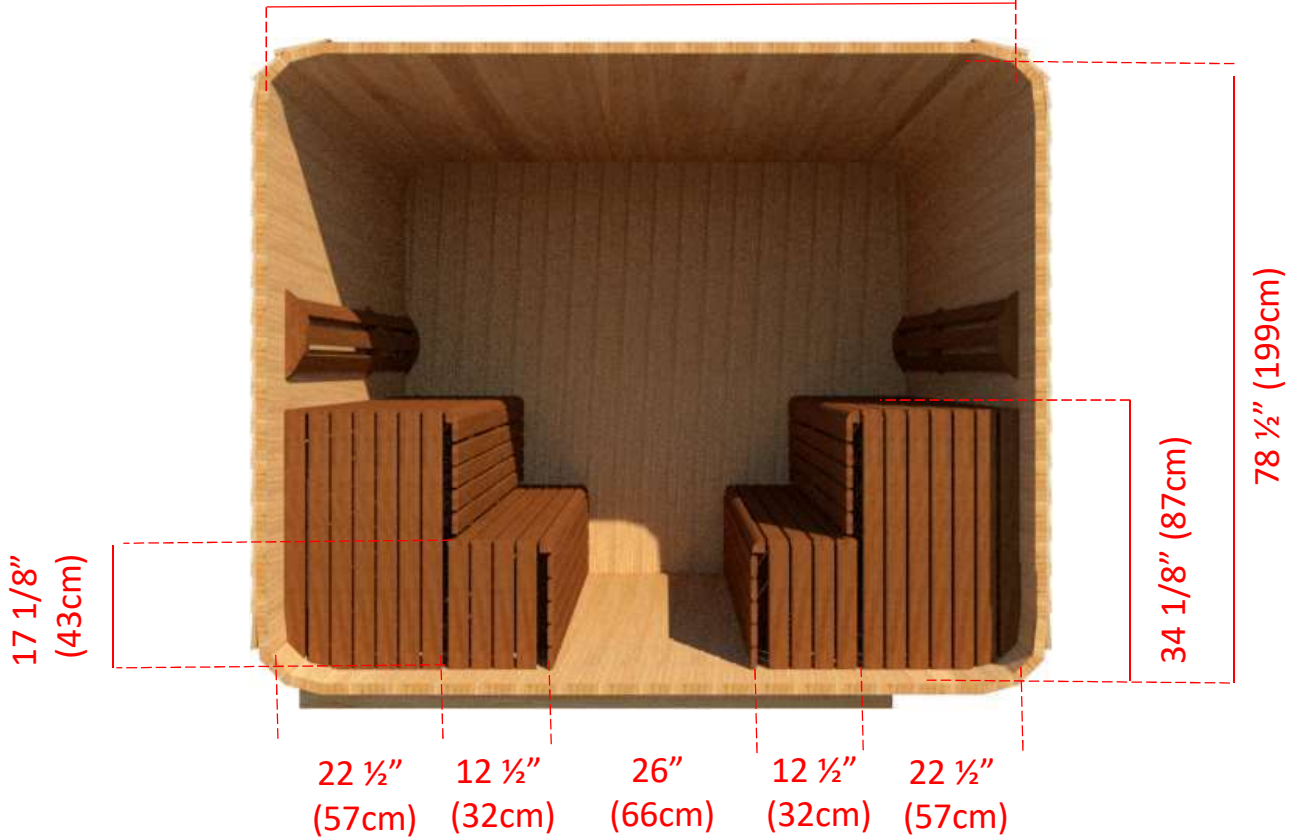

8' x 7' Western Red Cedar Luna Sauna

85" (216cm)

Joist Spacing 7" (18cm) in from each end - 15 ½" (40cm) spacing

Model 870LUP/872LUP

8' x 7' Western Red Cedar Luna Sauna with Porch

Model 870LU/872LU

8' x 7' Western Red Cedar Luna Sauna

Back Wall Bench Layout (Standard)

Model 870LU/872LU

8' x 7' Western Red Cedar Luna Sauna

Back Wall with L Bench Two Tier Layout

Model 870LU/872LU

8' x 7' Western Red Cedar Luna Sauna

96" (244cm)

Side Wall Bench Layout

8' x 7' Western Red Cedar Luna Sauna

Side Wall Lounge Bench Layout