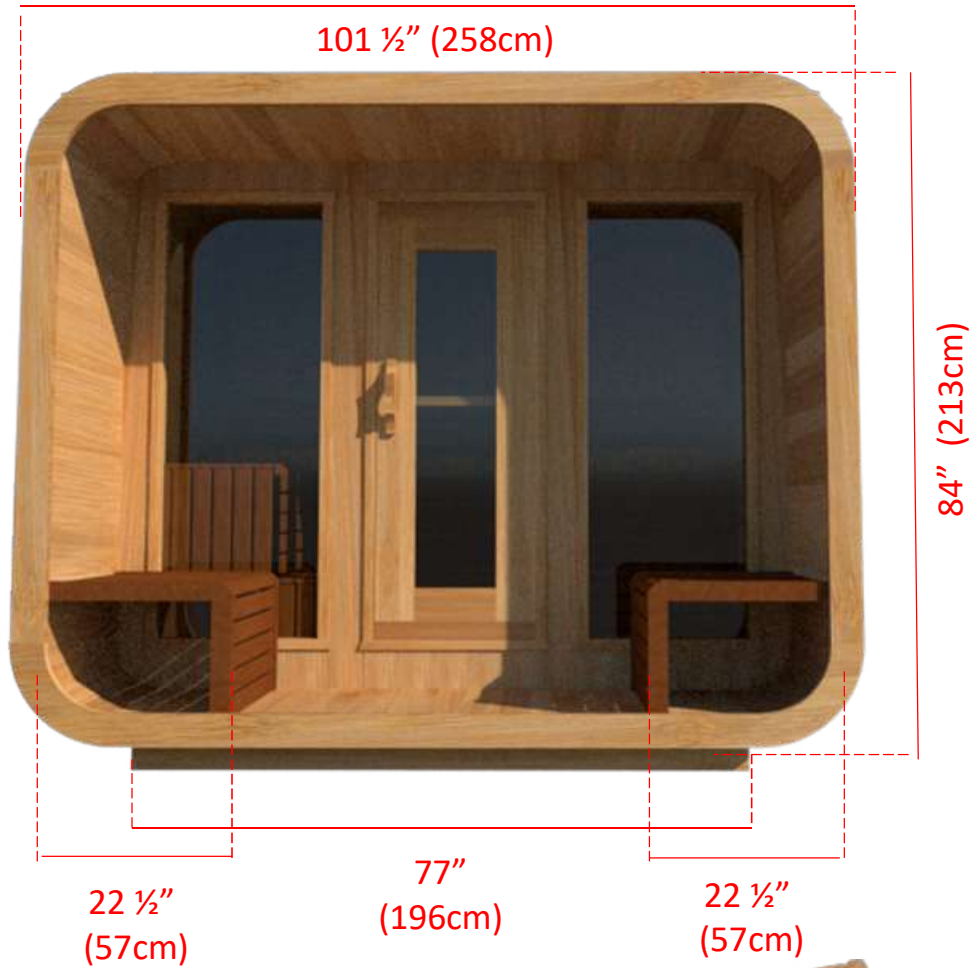

8' x 7' Western Red Cedar Luna Sauna

85" (216cm)

Joist Spacing 7" (18cm) in from each end - 15 ½" (40cm) spacing

Model 870LUP/872LUP

8' x 7' Western Red Cedar Luna Sauna with Porch

Model 870LU/872LU

8' x 7' Western Red Cedar Luna Sauna

Back Wall Bench Layout (Standard)

Model 870LU/872LU

8' x 7' Western Red Cedar Luna Sauna

Back Wall with L Bench Two Tier Layout

Model 870LU/872LU

8' x 7' Western Red Cedar Luna Sauna

96" (244cm)

Side Wall Bench Layout

8' x 7' Western Red Cedar Luna Sauna

Side Wall Lounge Bench Layout