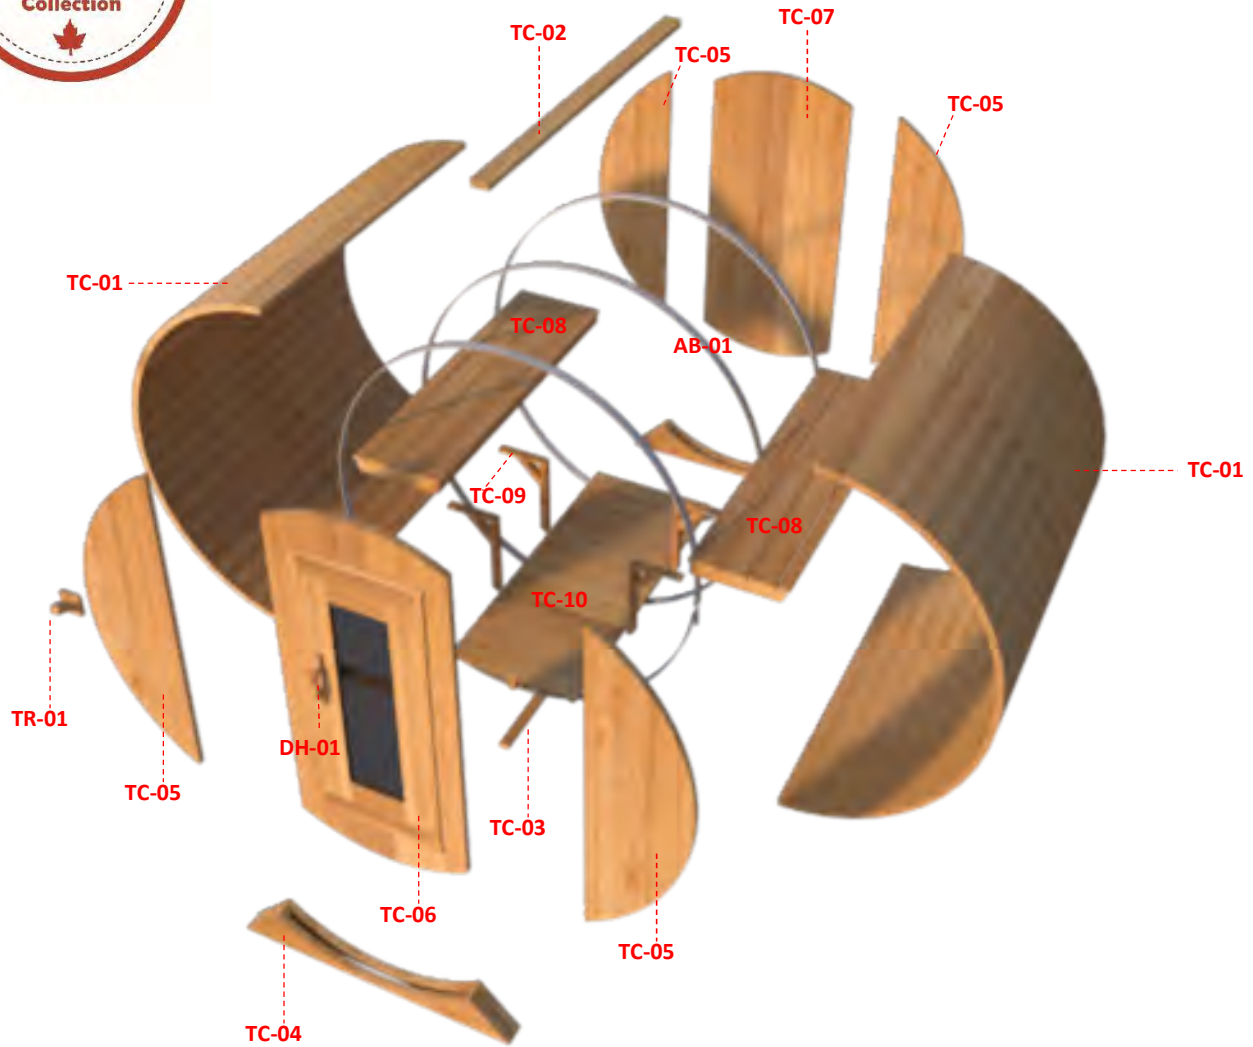

CT Harmony CTC22W 2m x 2m White Cedar Barrel Sauna

CT Harmony CTC22W 2m x 2m White Cedar Barrel Sauna

CT Harmony CTC22W 2m x 2m White Cedar Barrel Sauna

TC-01	46	201cm Standard Sauna Staves
TC-02	1	201cm Special Top Stave (Concave on both sides)
TC-03	1	201cm Special Bottom Stave (Convex on both sides)
TC-04	2	Barrel Cradles
TC-05	4	Half Moon Wall Sections with Bench Mount Brackets.
TC-06	1	Front Middle Wall Section + Pre-Hung Door
TC-07	1	Back Wall Section
TC-08	2	Pre Assembled Bench 180cm
TC-09	4	Bench Support Brackets
TC-10	1	Flat Floor (75cm x 180cm)
AB-01	3	Aluminum Sauna Bands
TR-01	1	Single Hook Towel Rack
DH-01	1	Outer Door Handle

Crate Size: 218cmx114cmx86cm
86"x45"x34"