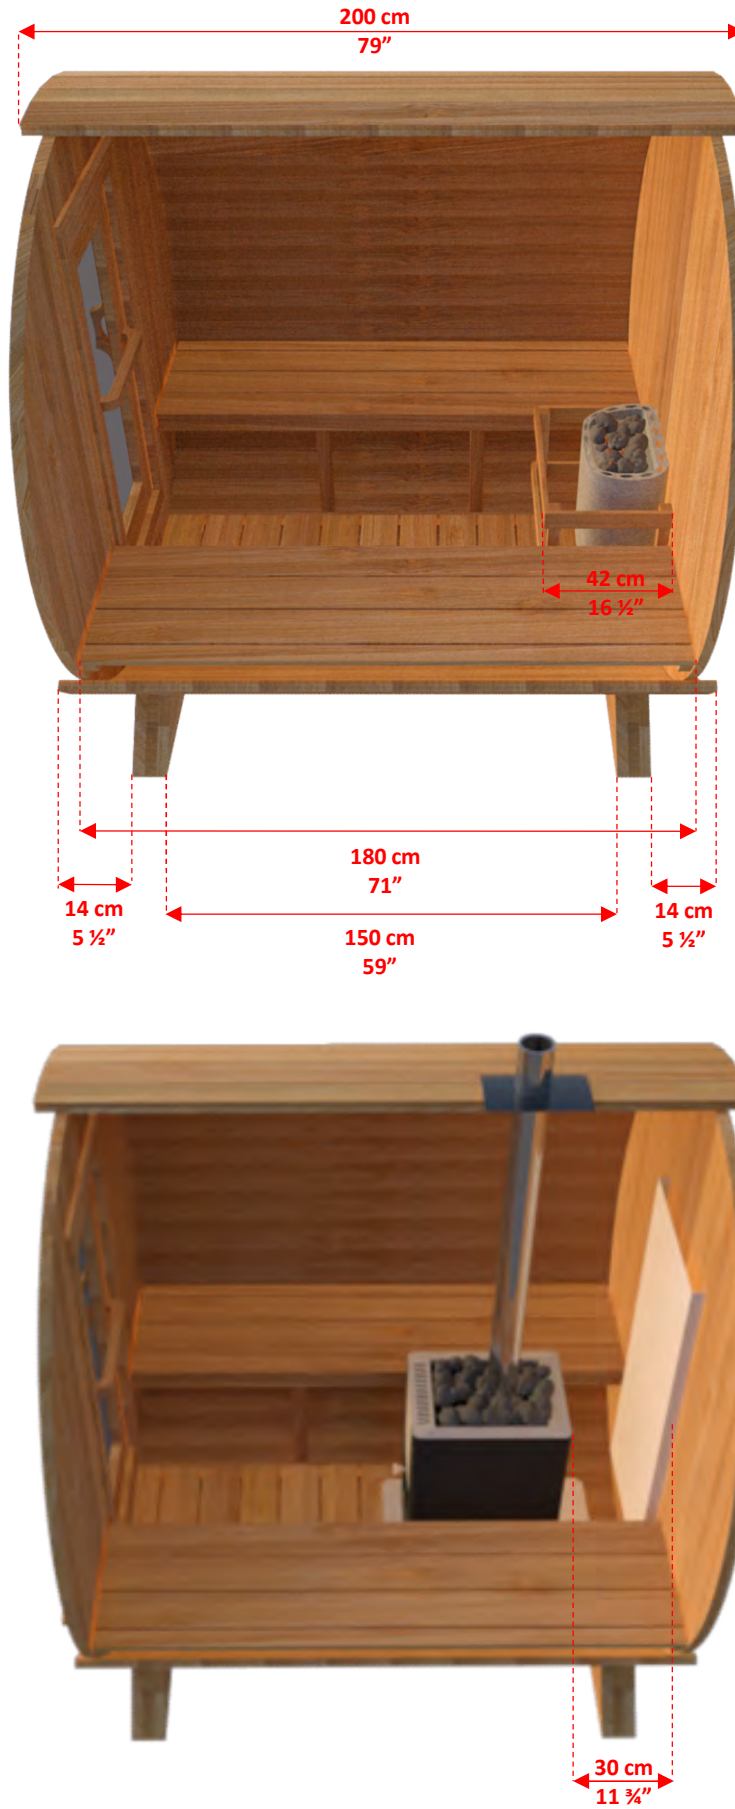

CT Harmony CTC22W 2m x 2m White Cedar Barrel Sauna

CT Harmony CTC22W 2m x 2m White Cedar Barrel Sauna

CT Harmony CTC22W 2m x 2m White Cedar Barrel Sauna

TC-01	46	201cm Standard Sauna Staves
TC-02	1	201cm Special Top Stave (Concave on both sides)
TC-03	1	201cm Special Bottom Stave (Convex on both sides)
TC-04	2	Barrel Cradles
TC-05	4	Half Moon Wall Sections with Bench Mount Brackets.
TC-06	1	Front Middle Wall Section + Pre-Hung Door
TC-07	1	Back Wall Section
TC-08	2	Pre Assembled Bench 180cm
TC-09	4	Bench Support Brackets
TC-10	1	Flat Floor (75cm x 180cm)
AB-01	3	Aluminum Sauna Bands
TR-01	1	Single Hook Towel Rack
DH-01	1	Outer Door Handle

Crate Size: 218cmx114cmx86cm
86"x45"x34"