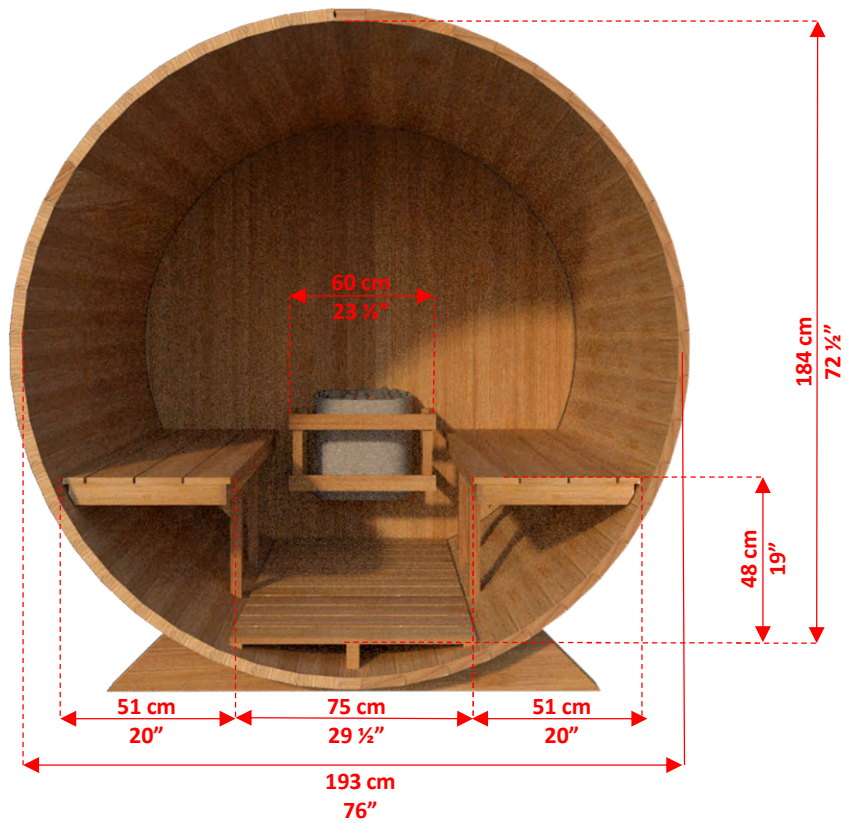

CT Harmony CTC22W 2m x 2m White Cedar Barrel Sauna

CT Harmony CTC22W 2m x 2m White Cedar Barrel Sauna

CT Harmony CTC22W 2m x 2m White Cedar Barrel Sauna

TC-01	46	201cm Standard Sauna Staves
TC-02	1	201cm Special Top Stave (Concave on both sides)
TC-03	1	201cm Special Bottom Stave (Convex on both sides)
TC-04	2	Barrel Cradles
TC-05	4	Half Moon Wall Sections with Bench Mount Brackets.
TC-06	1	Front Middle Wall Section + Pre-Hung Door
TC-07	1	Back Wall Section
TC-08	2	Pre Assembled Bench 180cm
TC-09	4	Bench Support Brackets
TC-10	1	Flat Floor (75cm x 180cm)
AB-01	3	Aluminum Sauna Bands
TR-01	1	Single Hook Towel Rack
DH-01	1	Outer Door Handle

Crate Size: 218cmx114cmx86cm
86"x45"x34"