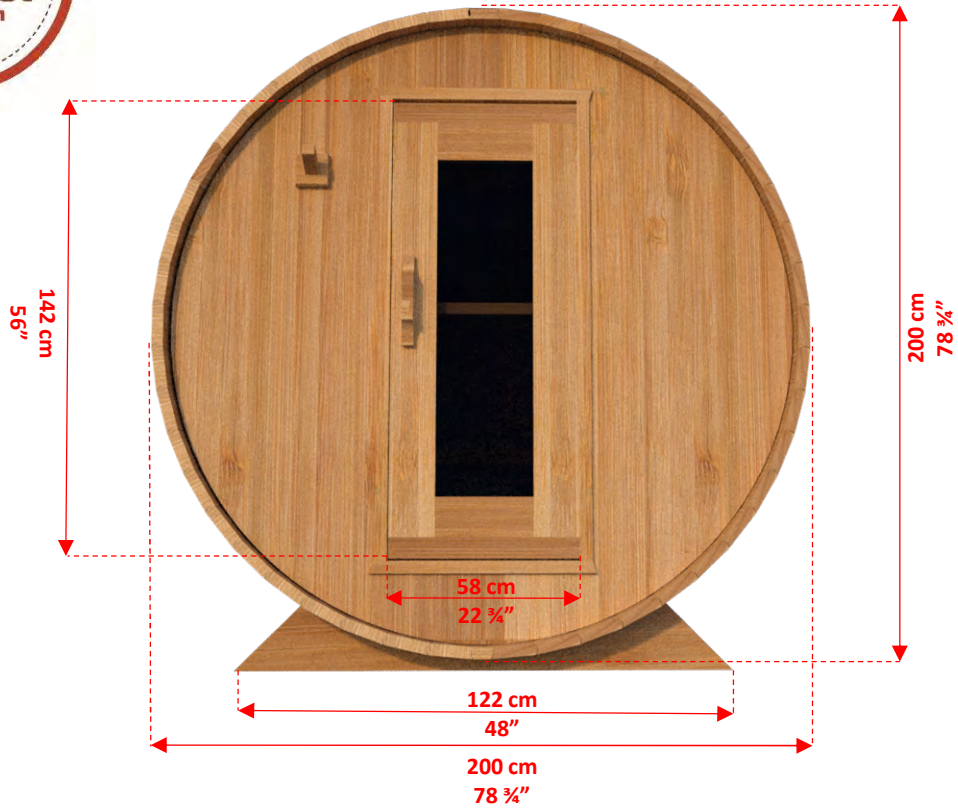

CT Harmony CTC22W 2m x 2m White Cedar Barrel Sauna

CT Harmony CTC22W 2m x 2m White Cedar Barrel Sauna

CT Harmony CTC22W 2m x 2m White Cedar Barrel Sauna

TC-01	46	201cm Standard Sauna Staves
TC-02	1	201cm Special Top Stave (Concave on both sides)
TC-03	1	201cm Special Bottom Stave (Convex on both sides)
TC-04	2	Barrel Cradles
TC-05	4	Half Moon Wall Sections with Bench Mount Brackets.
TC-06	1	Front Middle Wall Section + Pre-Hung Door
TC-07	1	Back Wall Section
TC-08	2	Pre Assembled Bench 180cm
TC-09	4	Bench Support Brackets
TC-10	1	Flat Floor (75cm x 180cm)
AB-01	3	Aluminum Sauna Bands
TR-01	1	Single Hook Towel Rack
DH-01	1	Outer Door Handle

Crate Size: 218cmx114cmx86cm
86"x45"x34"