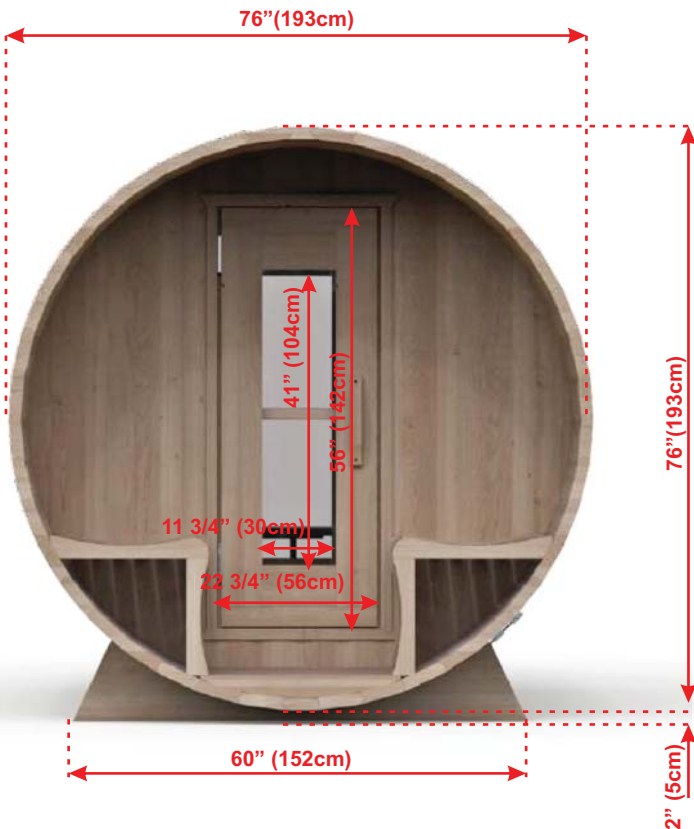

**BARREL SAUNA PACKAGE OPTIONS:**

- 2' (60cm) Front Porch
- 4' (120cm) Changeroom with Benches
- Overhang Cove on Front
- 2 Windows in Front Wall
- Woodburning or Electric Heaters
- Signature Bench Upgrades

### BARREL SAUNA PACKAGE OPTIONS:

- 2' (60cm) Front Porch
- 4' (120cm) Changeroom with Benches
- Overhang Cove on Front
- 2 Windows in Front Wall
- Woodburning or Electric Heaters
- Signature Bench Upgrades