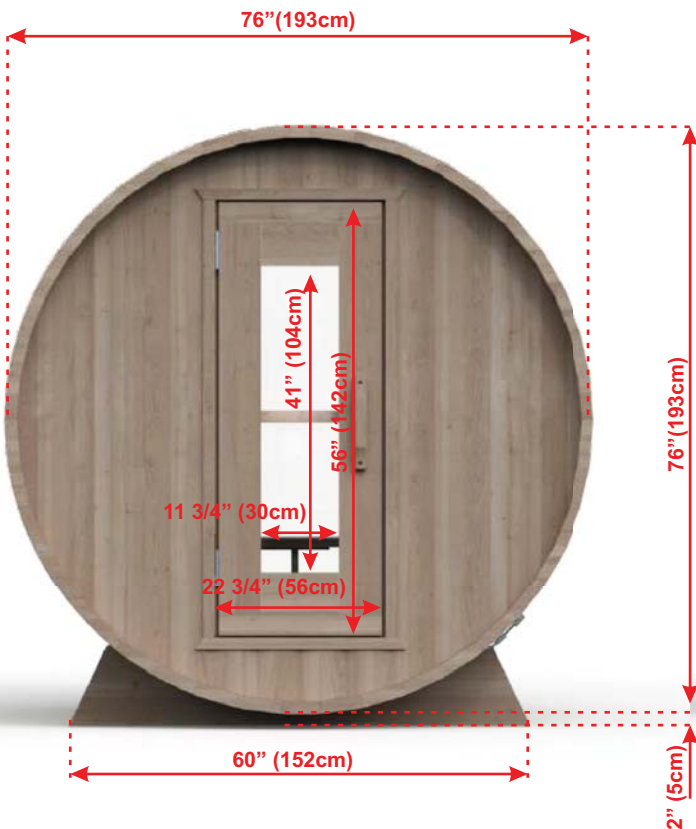

**BARREL SAUNA PACKAGE FEATURES:**

- Made in Canada with Canadian Cedar
- Easy to assemble package.
- Marine Grade aluminum bands with stainless hardware.
- Bronze tempered glass in door.
- Package includes Towel Bar and 2 Backrests.

**BARREL SAUNA PACKAGE OPTIONS:**

- 2' (60cm) Front Porch
- 4' (120cm) Changeroom with Benches
- Overhang Cove on Front
- 2 Windows in Front Wall
- Woodburning or Electric Heaters
- Signature Bench Upgrades