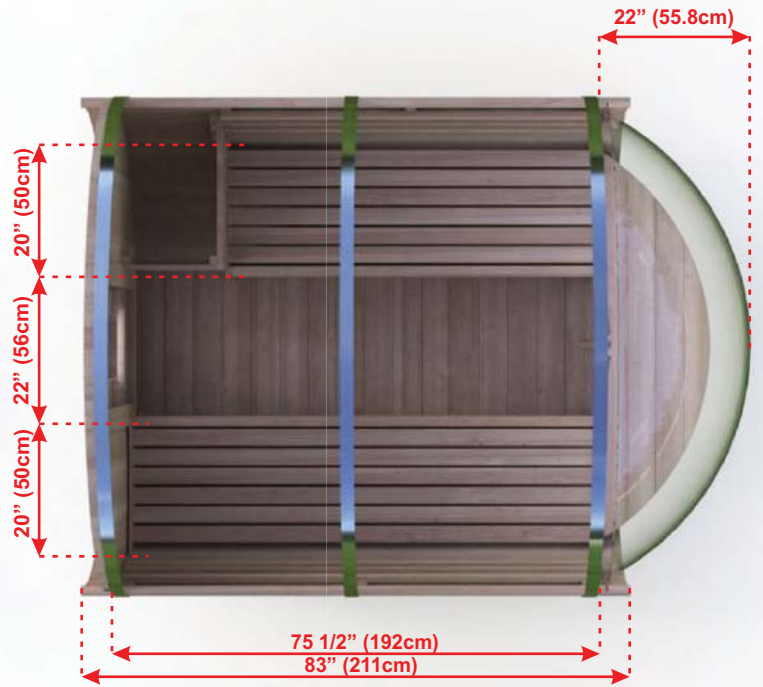

MODEL 670PV