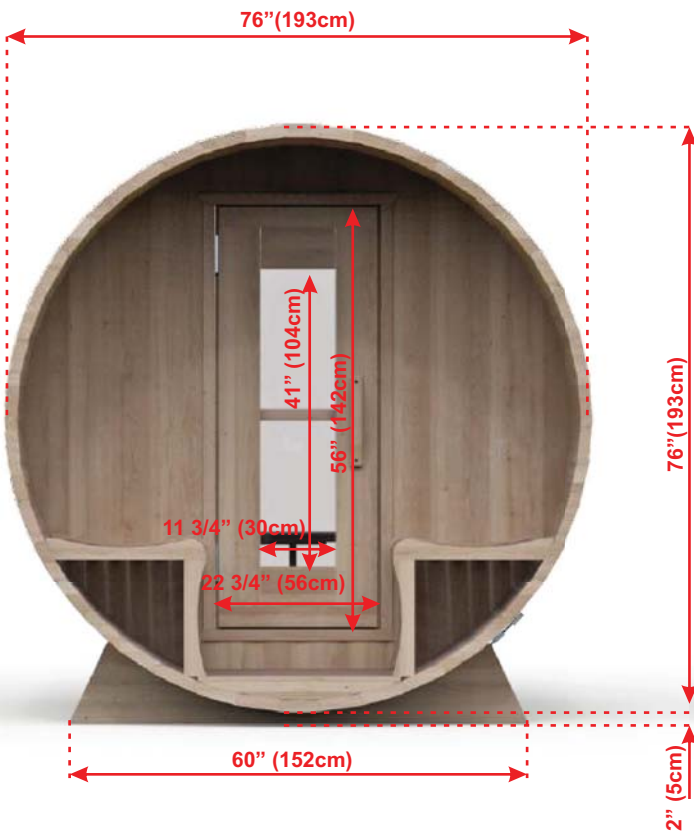

**BARREL SAUNA PACKAGE OPTIONS:**

- 2' (60cm) Front Porch
- 4' (120cm) Changeroom with Benches
- Overhang Cove on Front
- 2 Windows in Front Wall
- Woodburning or Electric Heaters
- Signature Bench Upgrades

# MODEL 670PV

**BARREL SAUNA PACKAGE FEATURES:**

- Made in Canada with Canadian Cedar
- Easy to assemble package.
- Marine Grade aluminum bands with stainless hardware.
- Bronze tempered glass in door.
- Package includes Towel Bar and 2 Backrests.