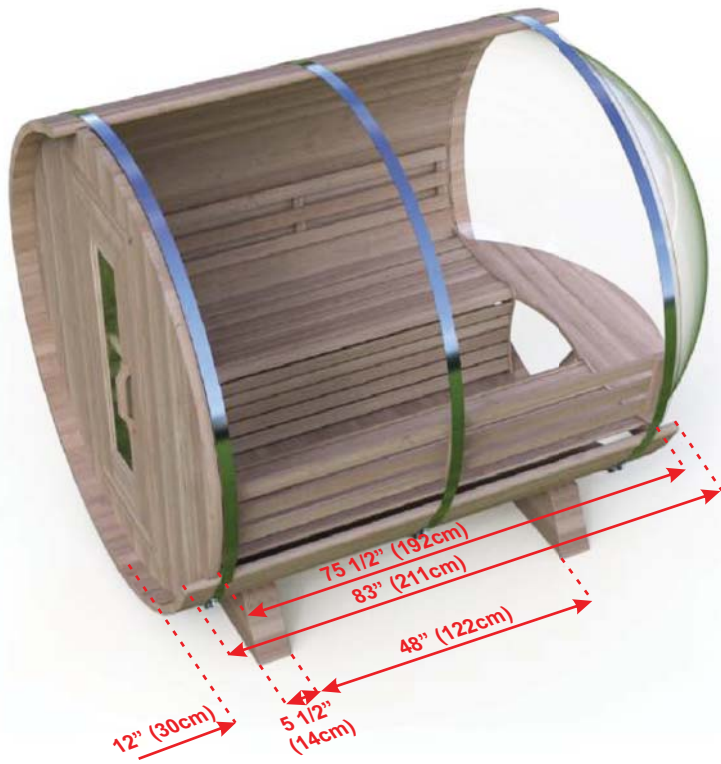

MODEL 670PV