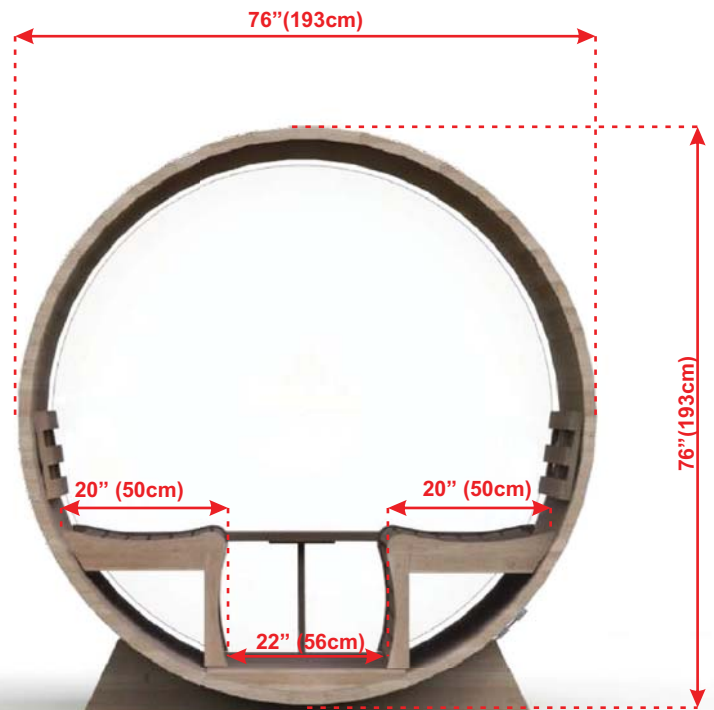

**BARREL SAUNA PACKAGE FEATURES:**

- Made in Canada with Canadian Cedar
- Easy to assemble package.
- Marine Grade aluminum bands with stainless hardware.
- Bronze tempered glass in door.
- Package includes Towel Bar and 2 Backrests.

**BARREL SAUNA PACKAGE OPTIONS:**

- 2' (60cm) Front Porch
- 4' (120cm) Changeroom with Benches
- Overhang Cove on Front
- 2 Windows in Front Wall
- Woodburning or Electric Heaters
- Signature Bench Upgrades