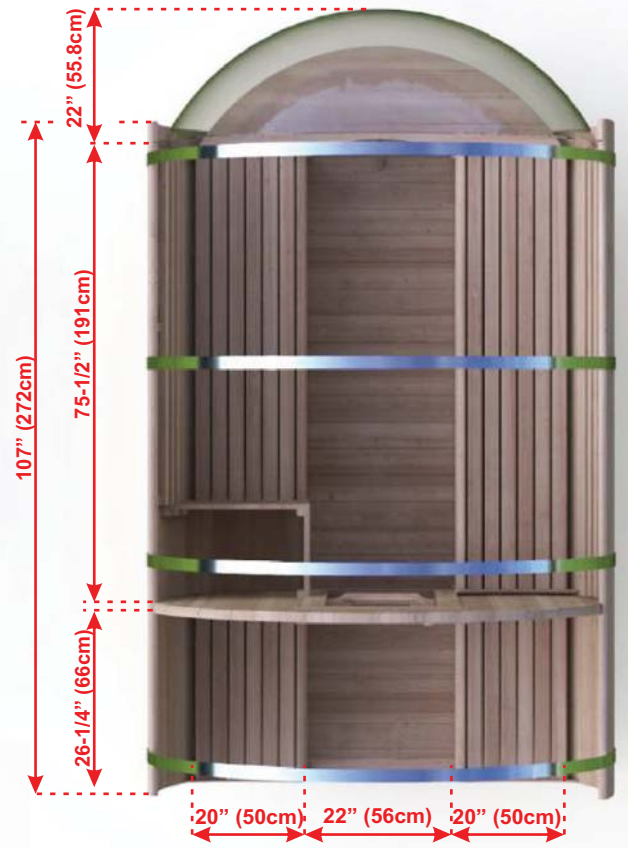

MODEL 670PV With Porch