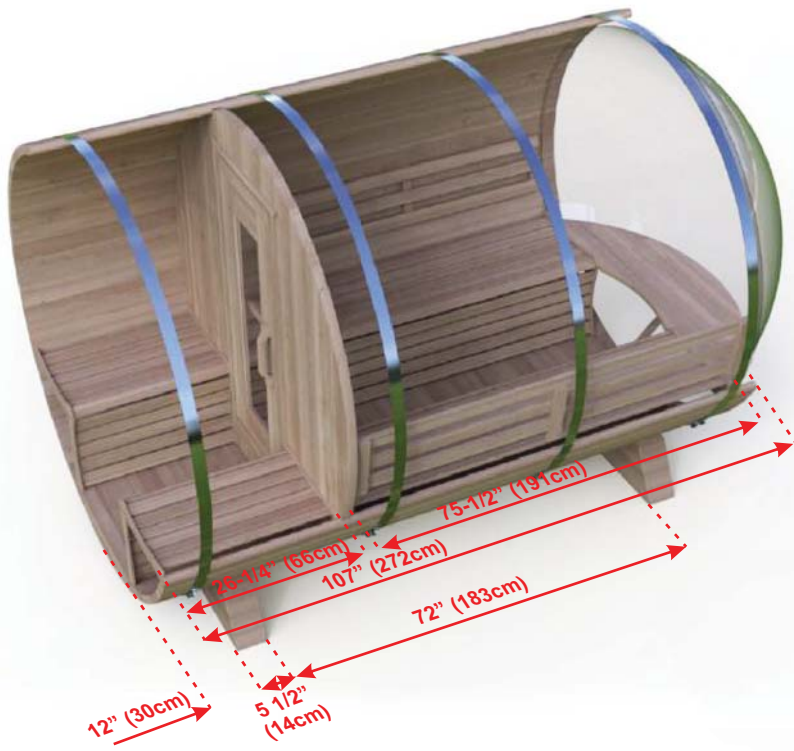

MODEL 670PV With Porch