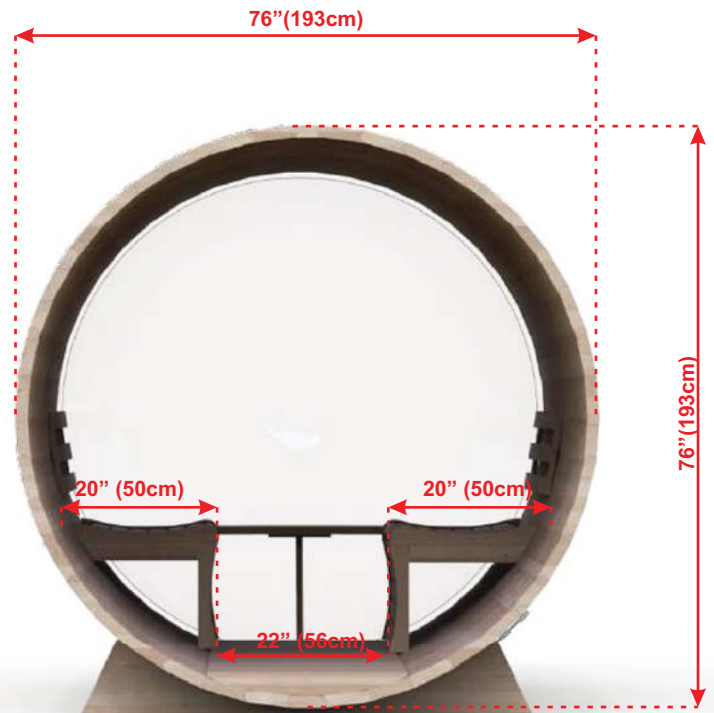

BARREL SAUNA PACKAGE FEATURES:

- Made in Canada with Canadian Cedar
- Easy to assemble package.
- Marine Grade aluminum bands with stainless hardware.
- Bronze tempered glass in door.
- Package includes Towel Bar and 2 Backrests.

BARREL SAUNA PACKAGE OPTIONS:

- 2' (60cm) Front Porch
- 4' (120cm) Changeroom with Benches
- Overhang Cove on Front
- 2 Windows in Front Wall
- Woodburning or Electric Heaters
- Signature Bench Upgrades