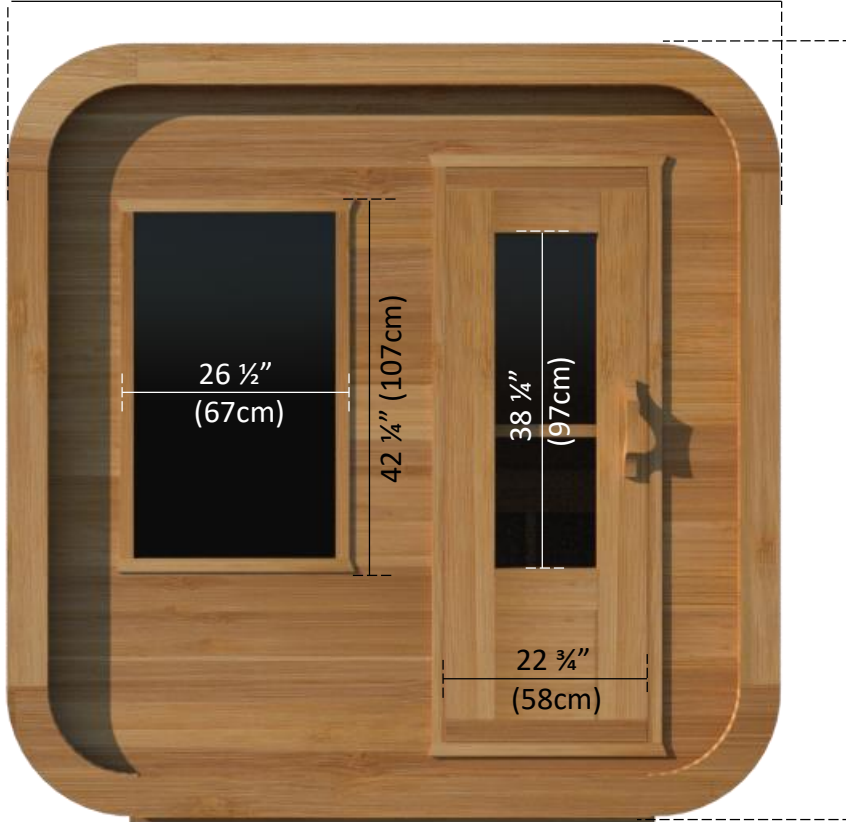

Canadian Timber Luna Sauna

Ver 1.1

7' x 7' White Cedar Luna Sauna

86 ¼" (219cm)

Canadian Timber Luna Sauna

Ver 1.1

7' x 7' White Cedar Luna Sauna