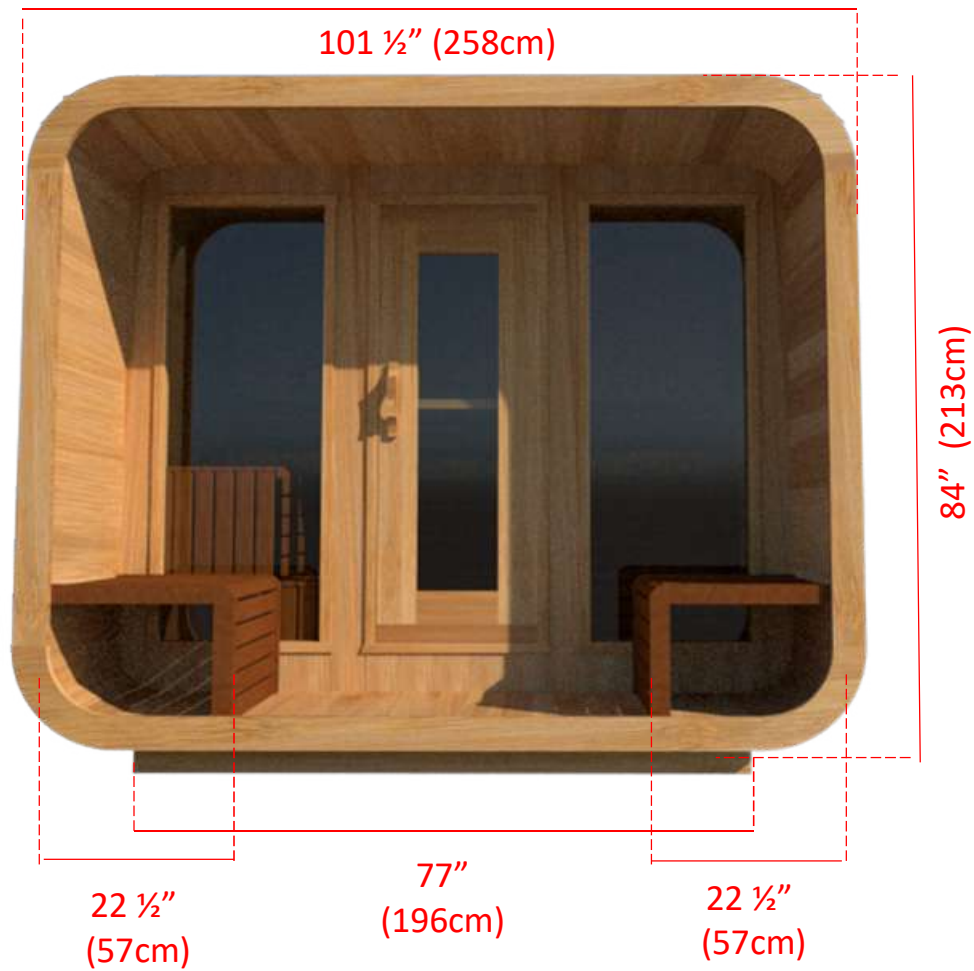

8' x 8' Western Red Cedar Luna Sauna

101 1/2" (258cm)

97" (246cm)

Joist Spacing 7" (18cm) in from each end - 18 1/2" (47cm) spacing

8' x 8' Western Red Cedar Luna Sauna with Porch

8' x 8' Western Red Cedar Luna Sauna

Back Wall Bench Layout (Standard)

8' x 8' Western Red Cedar Luna Sauna

Back Wall with L Bench Two Tier Layout

8' x 8' Western Red Cedar Luna Sauna

Side Wall Bench Layout