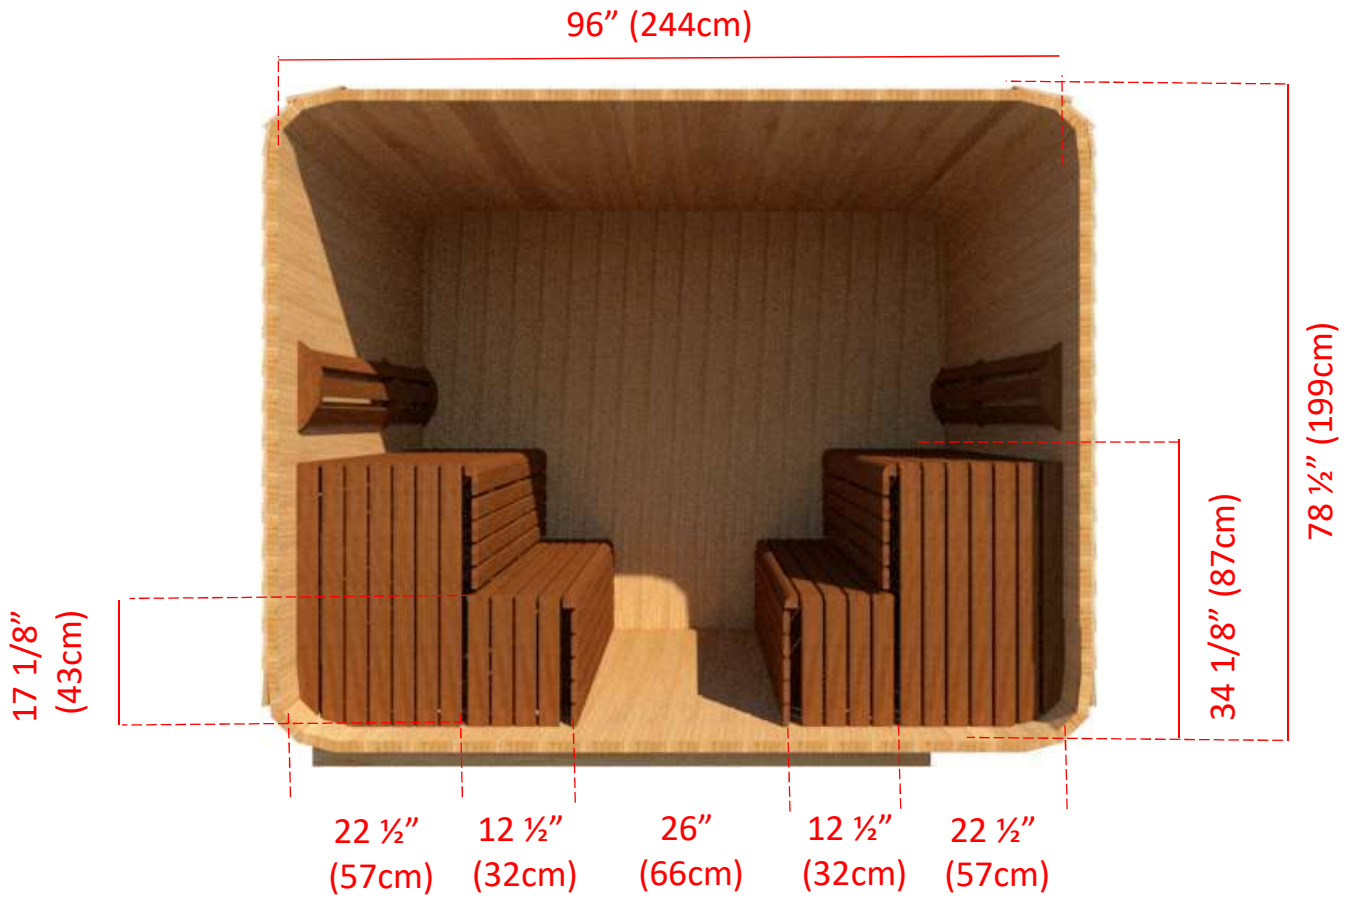

8' x 8' Western Red Cedar Luna Sauna

101 1/2" (258cm)

97" (246cm)

Joist Spacing 7" (18cm) in from each end - 18 1/2" (47cm) spacing

8' x 8' Western Red Cedar Luna Sauna with Porch

8' x 8' Western Red Cedar Luna Sauna

Back Wall Bench Layout (Standard)

8' x 8' Western Red Cedar Luna Sauna

Back Wall with L Bench Two Tier Layout

8' x 8' Western Red Cedar Luna Sauna

Side Wall Bench Layout