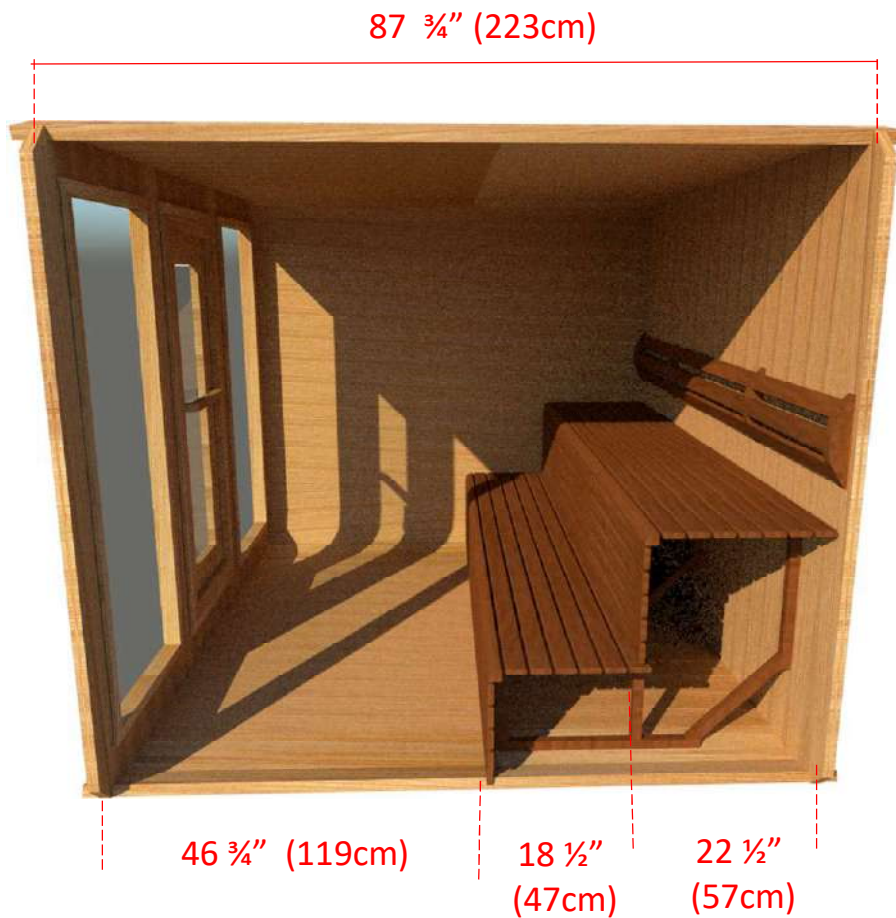

8' x 8' Western Red Cedar Luna Sauna

101 1/2" (258cm)

97" (246cm)

Joist Spacing 7" (18cm) in from each end - 18 1/2" (47cm) spacing

8' x 8' Western Red Cedar Luna Sauna with Porch

8' x 8' Western Red Cedar Luna Sauna

Back Wall Bench Layout (Standard)

8' x 8' Western Red Cedar Luna Sauna

Back Wall with L Bench Two Tier Layout

8' x 8' Western Red Cedar Luna Sauna

Side Wall Bench Layout