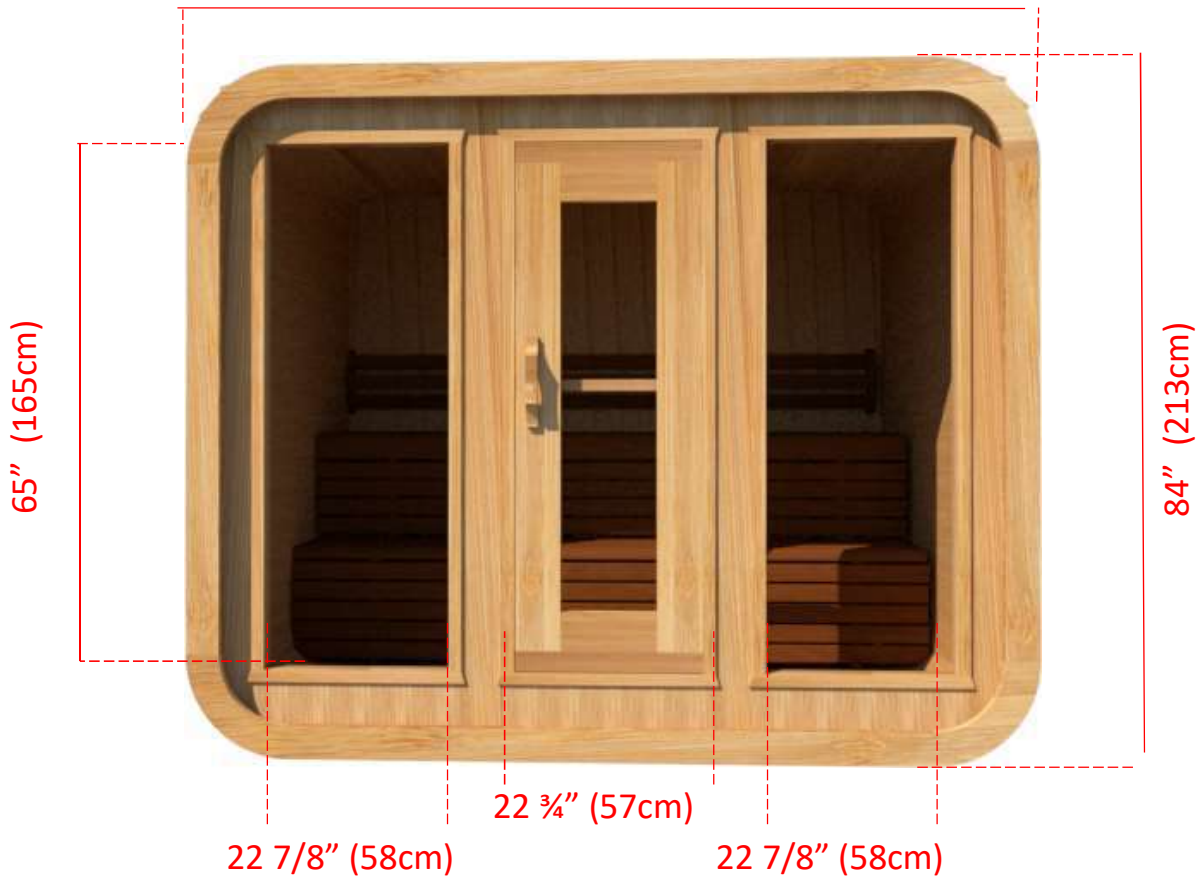

8' x 8' Western Red Cedar Luna Sauna

101 1/2" (258cm)

97" (246cm)

Joist Spacing 7" (18cm) in from each end - 18 1/2" (47cm) spacing

8' x 8' Western Red Cedar Luna Sauna with Porch

8' x 8' Western Red Cedar Luna Sauna

Back Wall Bench Layout (Standard)

8' x 8' Western Red Cedar Luna Sauna

Back Wall with L Bench Two Tier Layout

8' x 8' Western Red Cedar Luna Sauna

Side Wall Bench Layout