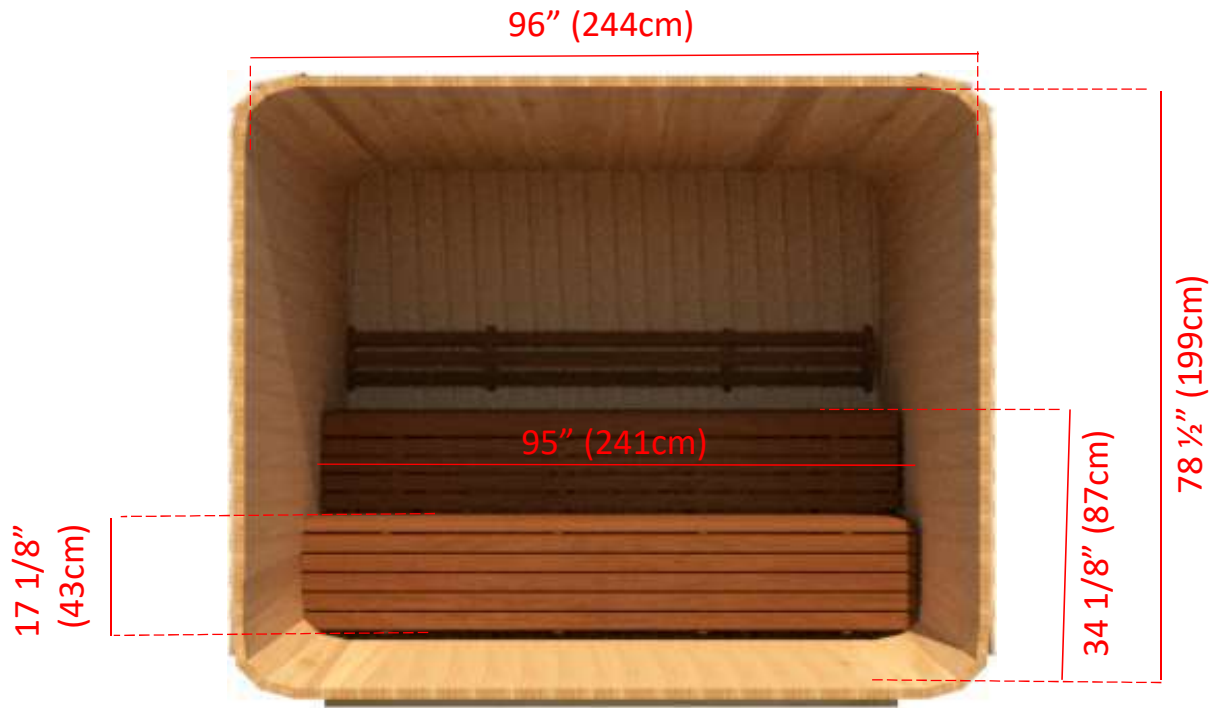

8' x 8' Western Red Cedar Luna Sauna

101 1/2" (258cm)

97" (246cm)

Joist Spacing 7" (18cm) in from each end - 18 1/2" (47cm) spacing

8' x 8' Western Red Cedar Luna Sauna with Porch

8' x 8' Western Red Cedar Luna Sauna

Back Wall Bench Layout (Standard)

8' x 8' Western Red Cedar Luna Sauna

Back Wall with L Bench Two Tier Layout

8' x 8' Western Red Cedar Luna Sauna

Side Wall Bench Layout