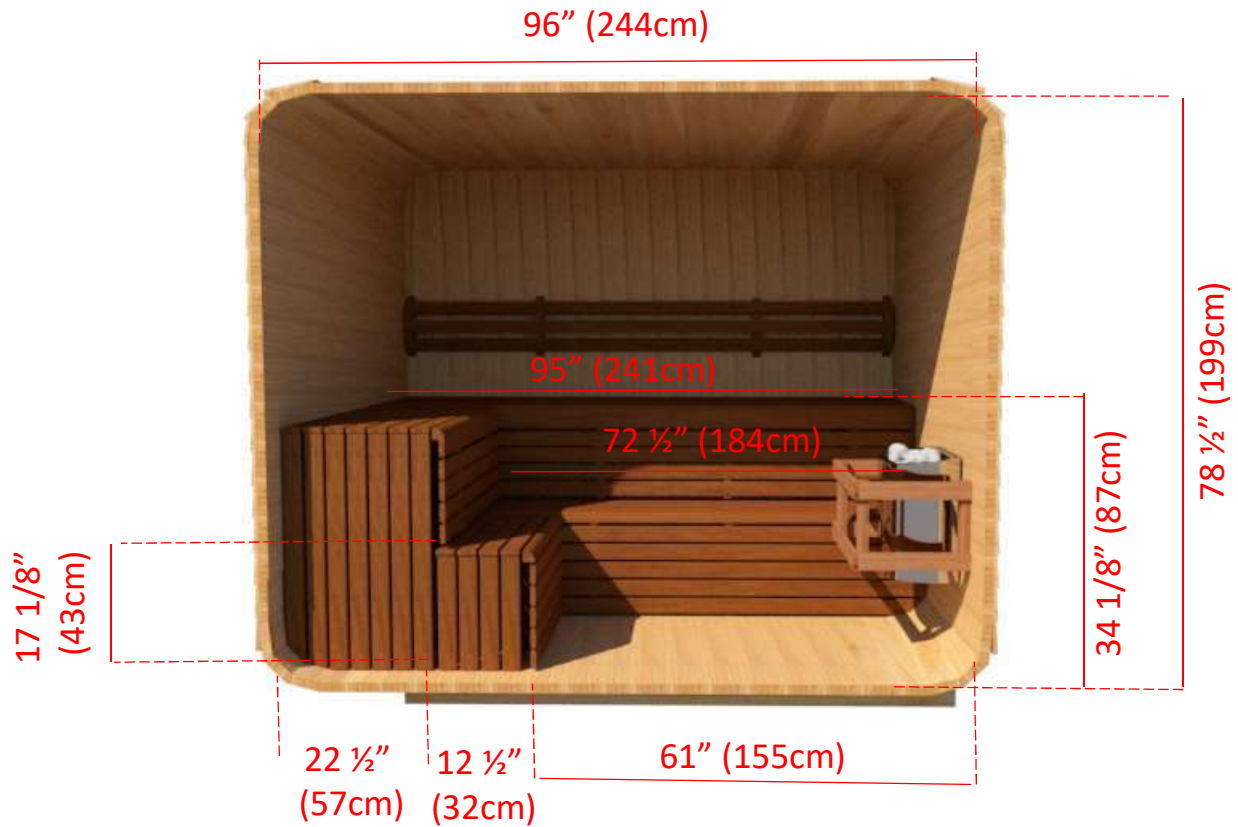

8' x 8' Western Red Cedar Luna Sauna

101 1/2" (258cm)

97" (246cm)

Joist Spacing 7" (18cm) in from each end - 18 1/2" (47cm) spacing

8' x 8' Western Red Cedar Luna Sauna with Porch

8' x 8' Western Red Cedar Luna Sauna

Back Wall Bench Layout (Standard)

8' x 8' Western Red Cedar Luna Sauna

Back Wall with L Bench Two Tier Layout

8' x 8' Western Red Cedar Luna Sauna

Side Wall Bench Layout