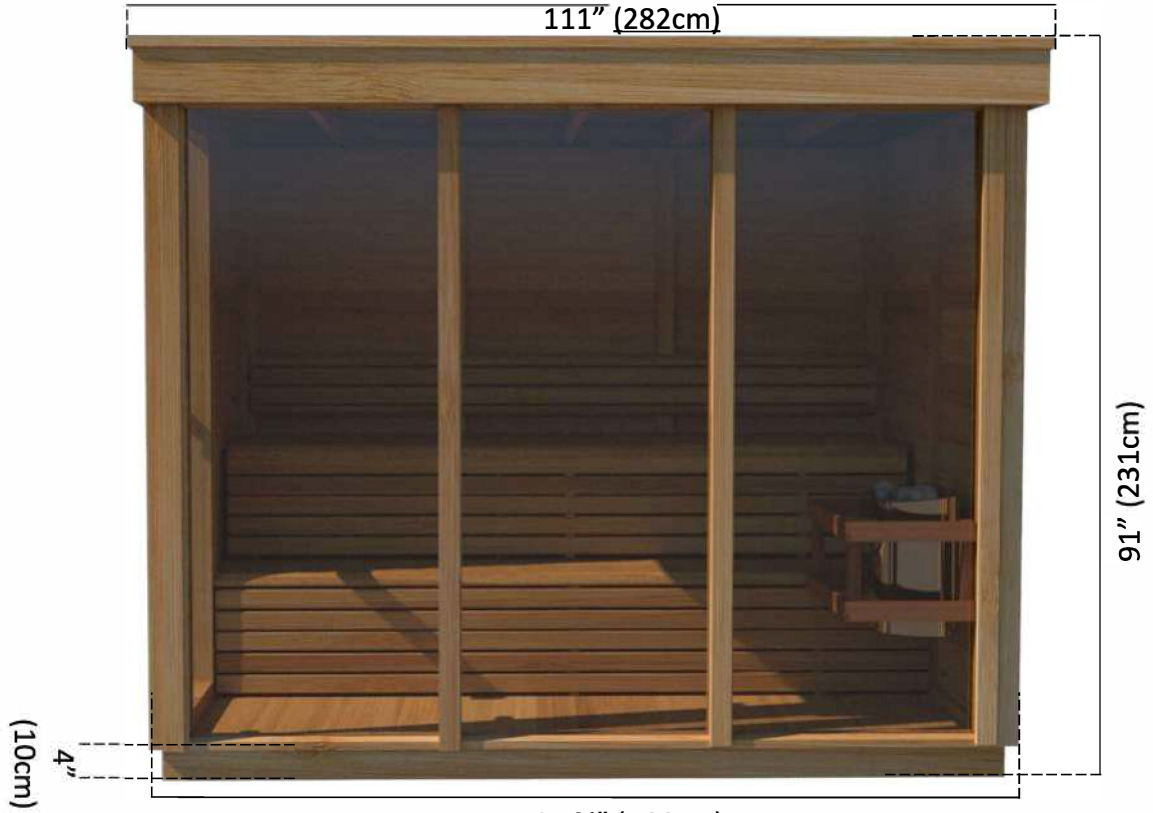

Pure Vision C580

(outdoor)

68"x100" (173cmx254cm)

68"x100" (173cmx254cm)