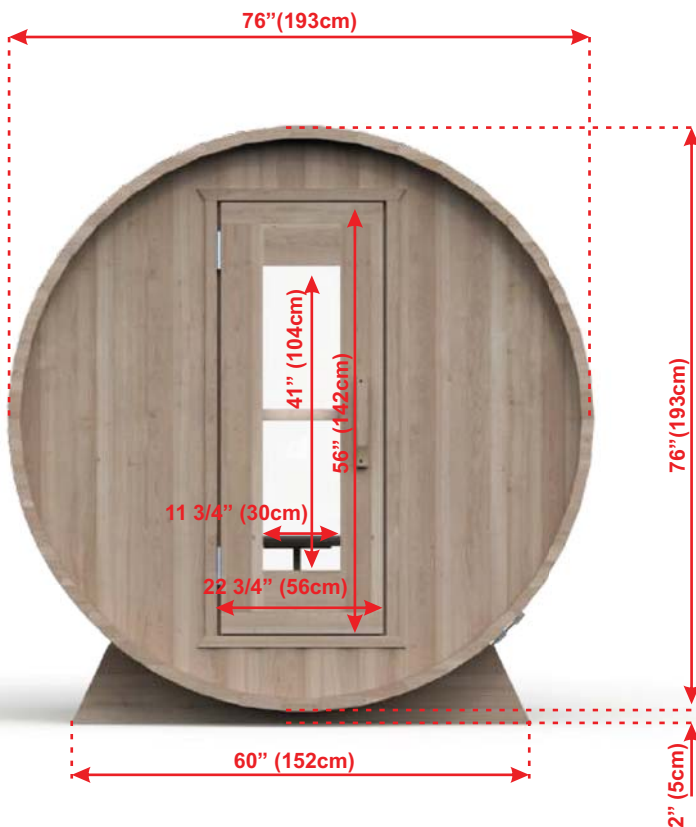

BARREL SAUNA PACKAGE FEATURES:

- Made in Canada with Canadian Cedar
- Easy to assemble package.
- Marine Grade aluminum bands with stainless hardware.
- Bronze tempered glass in door.
- Package includes Towel Bar and 2 Backrests.

BARREL SAUNA PACKAGE OPTIONS:

- 2' (60cm) Front Porch
- 4' (120cm) Changeroom with Benches
- Overhang Cove on Front
- 2 Windows in Front Wall
- Woodburning or Electric Heaters
- Signature Bench Upgrades