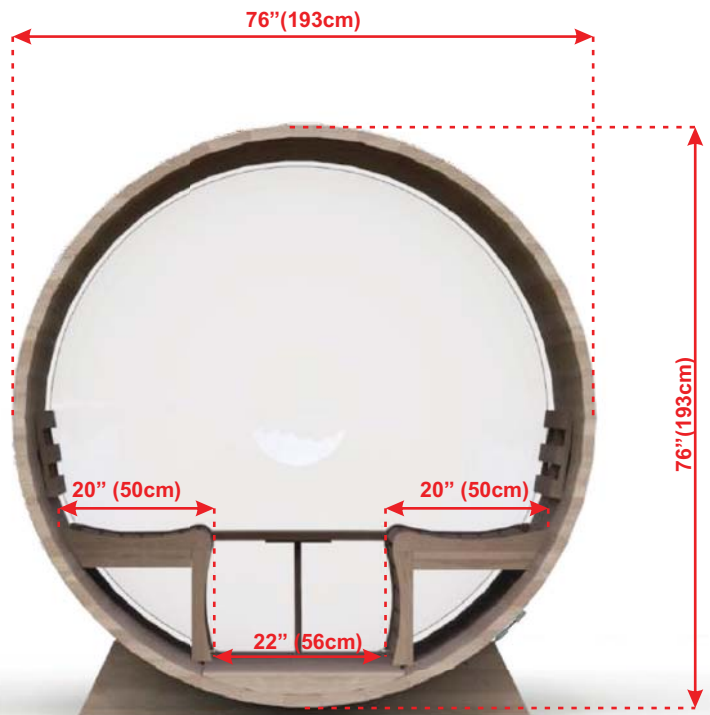

BARREL SAUNA PACKAGE OPTIONS:

- 2' (60cm) Front Porch
- 4' (120cm) Changeroom with Benches
- Overhang Cove on Front
- 2 Windows in Front Wall
- Woodburning or Electric Heaters
- Signature Bench Upgrades

MODEL 660PV

BARREL SAUNA PACKAGE FEATURES:

- Made in Canada with Canadian Cedar
- Easy to assemble package.
- Marine Grade aluminum bands with stainless hardware.
- Bronze tempered glass in door.
- Package includes Towel Bar and 2 Backrests.