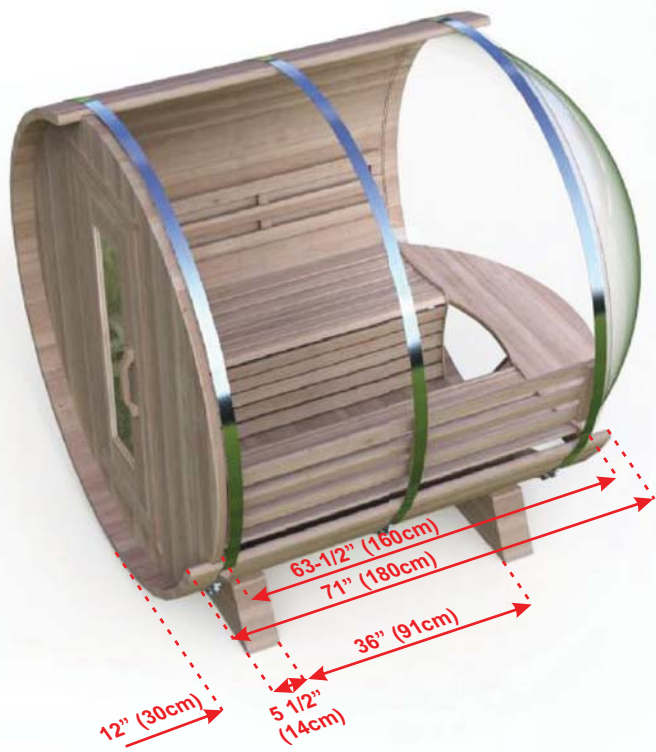

BARREL SAUNA PACKAGE FEATURES:

- Made in Canada with Canadian Cedar
- Easy to assemble package.
- Marine Grade aluminum bands with stainless hardware.
- Bronze tempered glass in door.
- Package includes Towel Bar and 2 Backrests.

BARREL SAUNA PACKAGE OPTIONS:

- 2' (60cm) Front Porch
- 4' (120cm) Changeroom with Benches
- Overhang Cove on Front
- 2 Windows in Front Wall
- Woodburning or Electric Heaters
- Signature Bench Upgrades

MODEL 660PV

BARREL SAUNA PACKAGE FEATURES:

- Made in Canada with Canadian Cedar
- Easy to assemble package.
- Marine Grade aluminum bands with stainless hardware.
- Bronze tempered glass in door.
- Package includes Towel Bar and 2 Backrests.