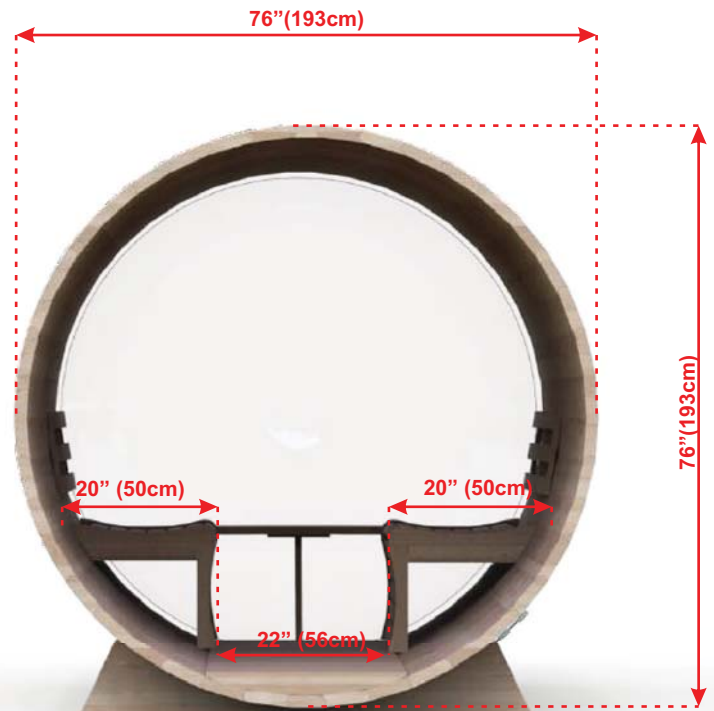

BARREL SAUNA PACKAGE OPTIONS:

- 2' (60cm) Front Porch
- 4' (120cm) Changeroom with Benches
- Overhang Cove on Front
- 2 Windows in Front Wall
- Woodburning or Electric Heaters
- Signature Bench Upgrades