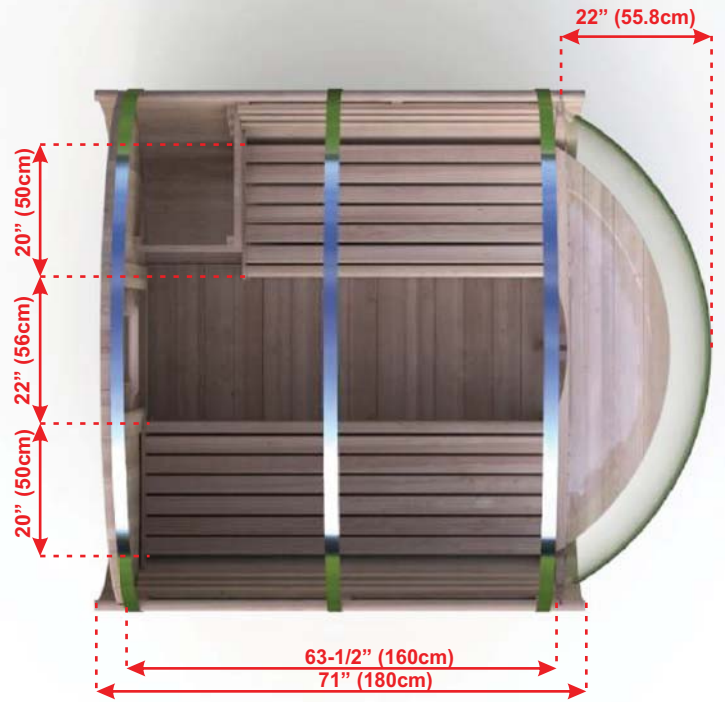

BARREL SAUNA PACKAGE FEATURES:

- Made in Canada with Canadian Cedar
- Easy to assemble package.
- Marine Grade aluminum bands with stainless hardware.
- Bronze tempered glass in door.
- Package includes Towel Bar and 2 Backrests.

BARREL SAUNA PACKAGE OPTIONS:

- 2' (60cm) Front Porch
- 4' (120cm) Changeroom with Benches
- Overhang Cove on Front
- 2 Windows in Front Wall
- Woodburning or Electric Heaters
- Signature Bench Upgrades

MODEL 660PV

BARREL SAUNA PACKAGE FEATURES:

- Made in Canada with Canadian Cedar
- Easy to assemble package.
- Marine Grade aluminum bands with stainless hardware.
- Bronze tempered glass in door.
- Package includes Towel Bar and 2 Backrests.