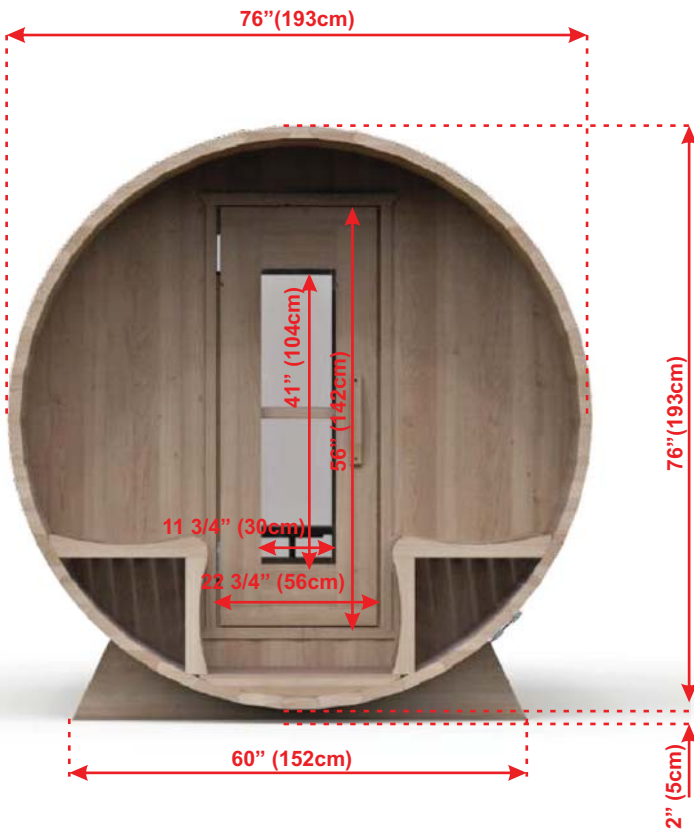

BARREL SAUNA PACKAGE OPTIONS:

- 2' (60cm) Front Porch
- 4' (120cm) Changeroom with Benches
- Overhang Cove on Front
- 2 Windows in Front Wall
- Woodburning or Electric Heaters
- Signature Bench Upgrades