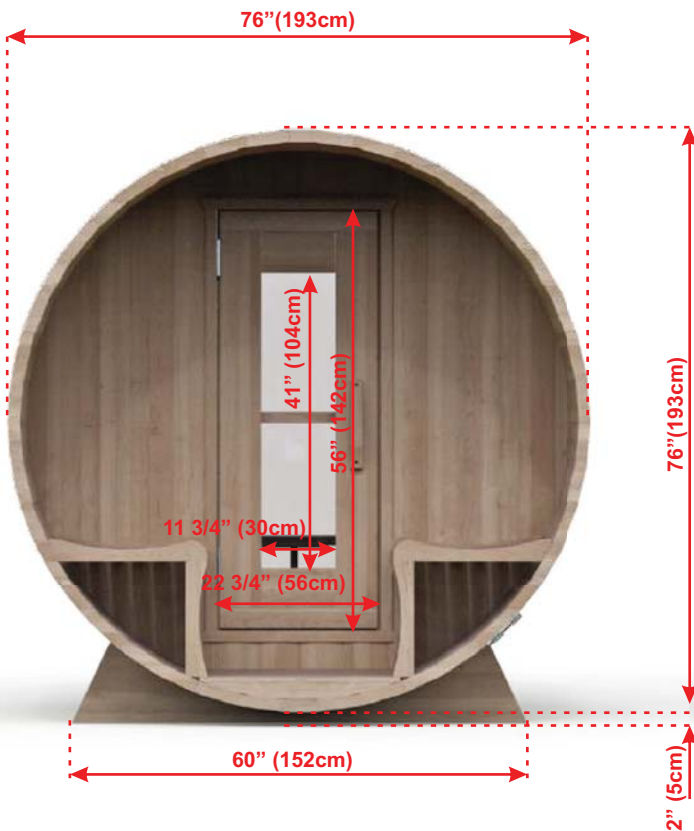

BARREL SAUNA PACKAGE OPTIONS:

- 2' (60cm) Front Porch
- 4' (120cm) Changeroom with Benches
- Overhang Cove on Front
- 2 Windows in Front Wall
- Woodburning or Electric Heaters
- Signature Bench Upgrades

MODEL 660PV

BARREL SAUNA PACKAGE FEATURES:

- Made in Canada with Canadian Cedar
- Easy to assemble package.
- Marine Grade aluminum bands with stainless hardware.
- Bronze tempered glass in door.
- Package includes Towel Bar and 2 Backrests.