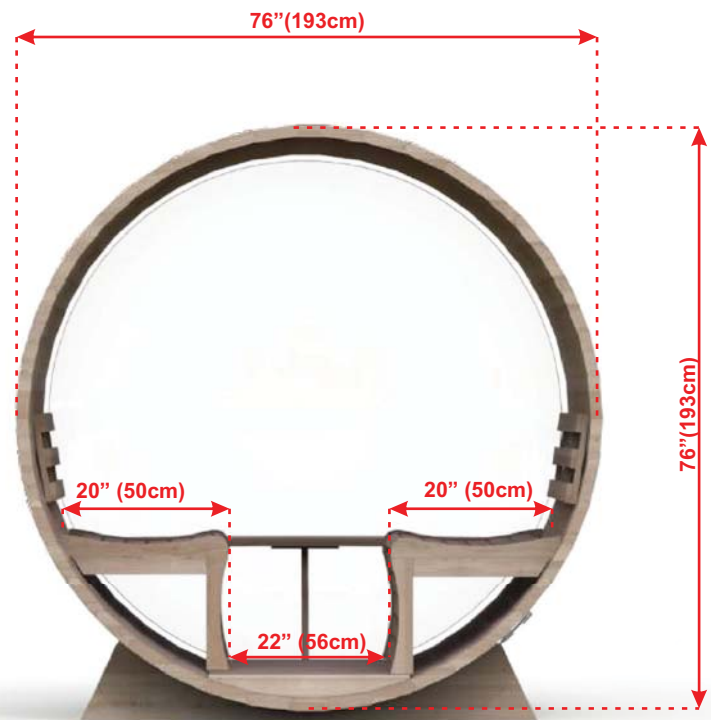

BARREL SAUNA PACKAGE FEATURES:

- Made in Canada with Canadian Cedar
- Easy to assemble package.
- Marine Grade aluminum bands with stainless hardware.
- Bronze tempered glass in door.
- Package includes Towel Bar and 2 Backrests.

BARREL SAUNA PACKAGE OPTIONS:

- 2' (60cm) Front Porch
- 4' (120cm) Changeroom with Benches
- Overhang Cove on Front
- 2 Windows in Front Wall
- Woodburning or Electric Heaters
- Signature Bench Upgrades