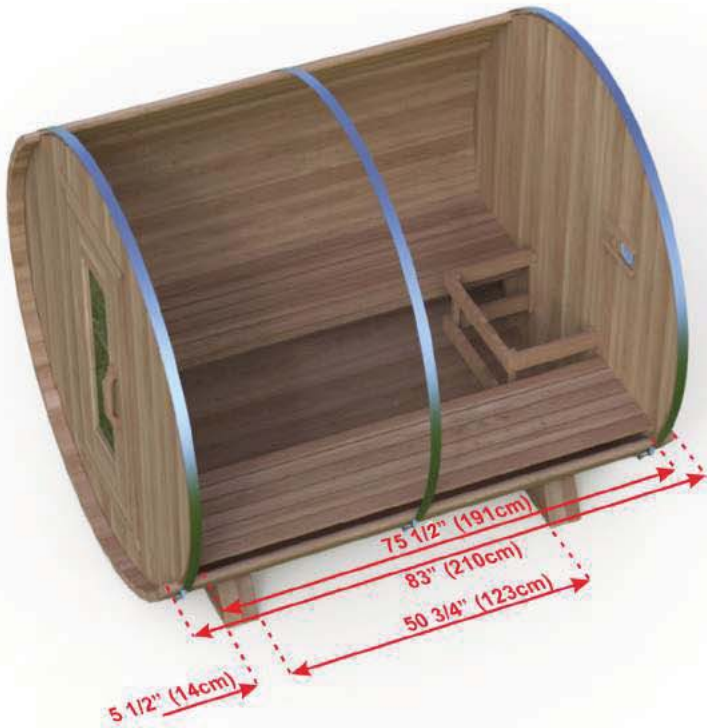

BARREL SAUNA PACKAGE FEATURES:

- Made in Canada with Canadian Cedar
- Easy to assemble package.
- Marine Grade aluminum bands with stainless hardware.
- Bronze tempered glass in door.
- Package includes Towel Bar and 2 Backrests.
- Opening vent on back wall.

BARREL SAUNA PACKAGE OPTIONS:

- 2' (60cm) Front Porch
- 4' (120cm) Changeroom with Benches
- Overhang Cove on Front
- 2 Windows in Front Wall
- Panoramic Window in End Wall
- Woodburning or Electric Heaters
- Signature Bench Upgrades

MODEL 670

BARREL SAUNA PACKAGE FEATURES:

- Made in Canada with Canadian Cedar
- Easy to assemble package.
- Marine Grade aluminum bands with stainless hardware.
- Bronze tempered glass in door.
- Package includes Towel Bar and 2 Backrests.
- Opening vent on back wall.