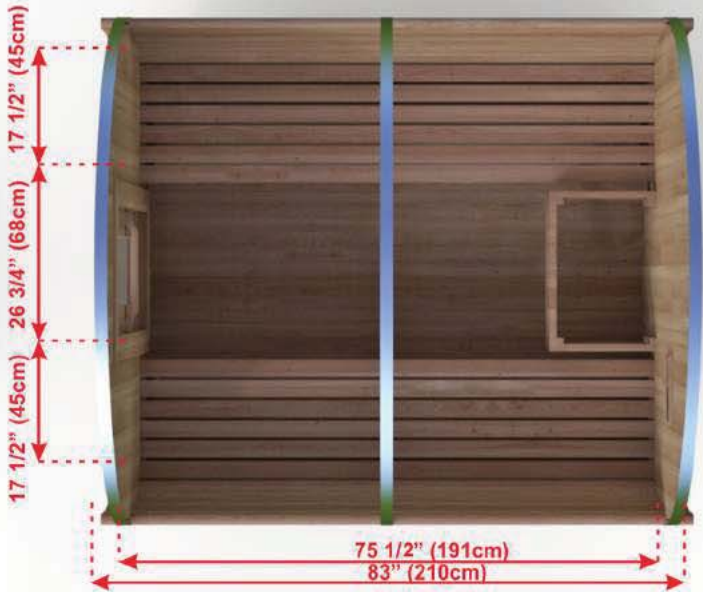

BARREL SAUNA PACKAGE FEATURES:

- Made in Canada with Canadian Cedar
- Easy to assemble package.
- Marine Grade aluminum bands with stainless hardware.
- Bronze tempered glass in door.
- Package includes Towel Bar and 2 Backrests.
- Opening vent on back wall.

BARREL SAUNA PACKAGE OPTIONS:

- 2' (60cm) Front Porch
- 4' (120cm) Changeroom with Benches
- Overhang Cove on Front
- 2 Windows in Front Wall
- Panoramic Window in End Wall
- Woodburning or Electric Heaters
- Signature Bench Upgrades

MODEL 670

BARREL SAUNA PACKAGE FEATURES:

- Made in Canada with Canadian Cedar
- Easy to assemble package.
- Marine Grade aluminum bands with stainless hardware.
- Bronze tempered glass in door.
- Package includes Towel Bar and 2 Backrests.
- Opening vent on back wall.