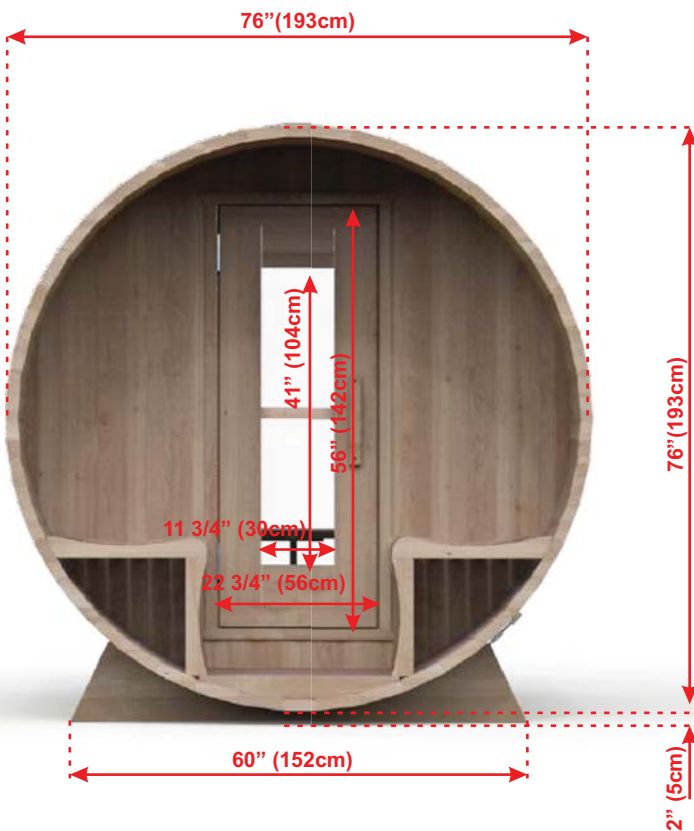

BARREL SAUNA PACKAGE OPTIONS:

- 2' (60cm) Front Porch
- 4' (120cm) Changeroom with Benches
- Overhang Cove on Front
- 2 Windows in Front Wall
- Woodburning or Electric Heaters
- Signature Bench Upgrades

MODEL 680PV

BARREL SAUNA PACKAGE FEATURES:

- Made in Canada with Canadian Cedar
- Easy to assemble package.
- Marine Grade aluminum bands with stainless hardware.
- Bronze tempered glass in door.
- Package includes Towel Bar and 2 Backrests.