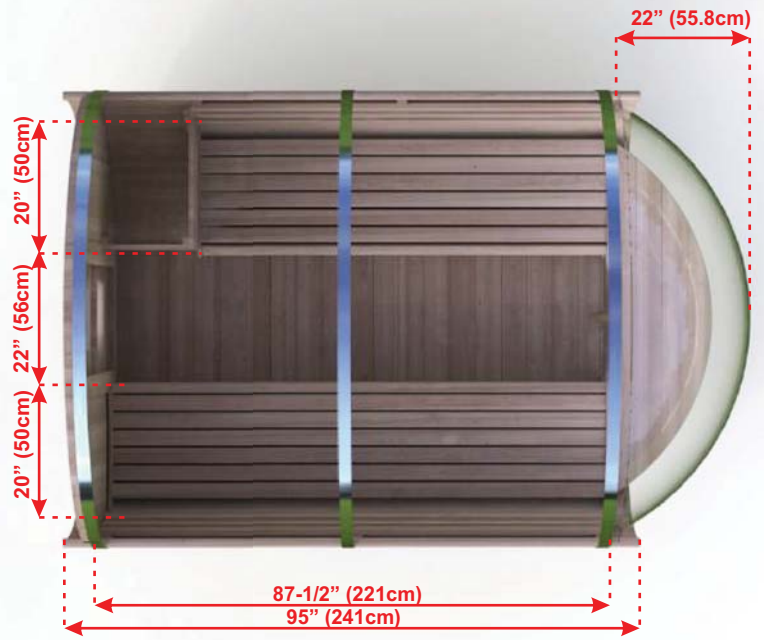

BARREL SAUNA PACKAGE FEATURES:

- Made in Canada with Canadian Cedar
- Easy to assemble package.
- Marine Grade aluminum bands with stainless hardware.
- Bronze tempered glass in door.
- Package includes Towel Bar and 2 Backrests.

BARREL SAUNA PACKAGE OPTIONS:

- 2' (60cm) Front Porch
- 4' (120cm) Changeroom with Benches
- Overhang Cove on Front
- 2 Windows in Front Wall
- Woodburning or Electric Heaters
- Signature Bench Upgrades

MODEL 680PV

BARREL SAUNA PACKAGE FEATURES:

- Made in Canada with Canadian Cedar
- Easy to assemble package.
- Marine Grade aluminum bands with stainless hardware.
- Bronze tempered glass in door.
- Package includes Towel Bar and 2 Backrests.