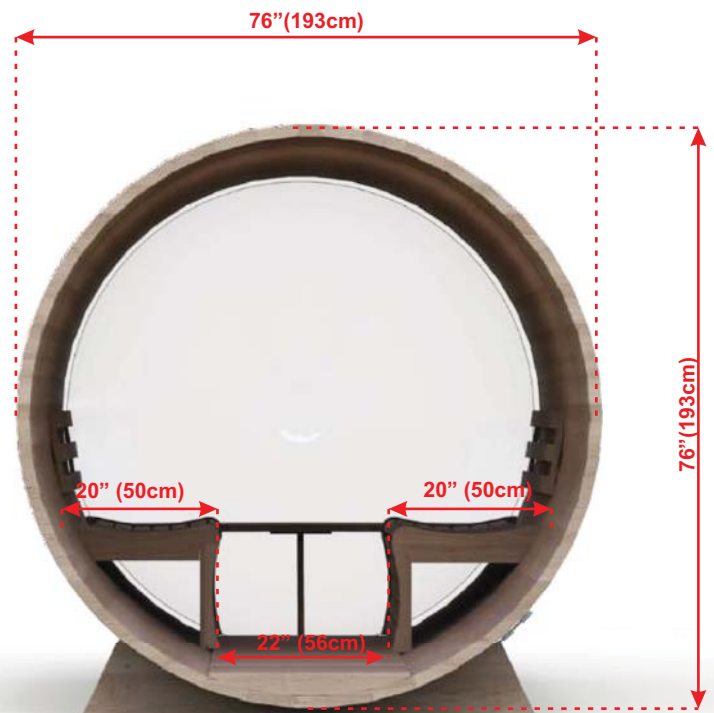

BARREL SAUNA PACKAGE OPTIONS:

- 2' (60cm) Front Porch
- 4' (120cm) Changeroom with Benches
- Overhang Cove on Front
- 2 Windows in Front Wall
- Woodburning or Electric Heaters
- Signature Bench Upgrades

MODEL 680PV With Porch

BARREL SAUNA PACKAGE FEATURES:

- Made in Canada with Canadian Cedar
- Easy to assemble package.
- Marine Grade aluminum bands with stainless hardware.
- Bronze tempered glass in door.
- Package includes Towel Bar and 2 Backrests.