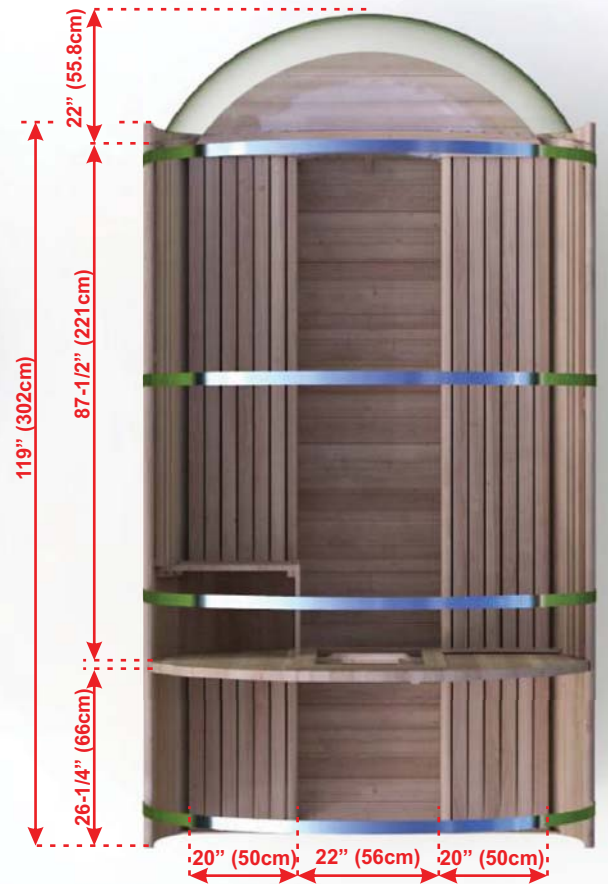

MODEL 680PV With Porch