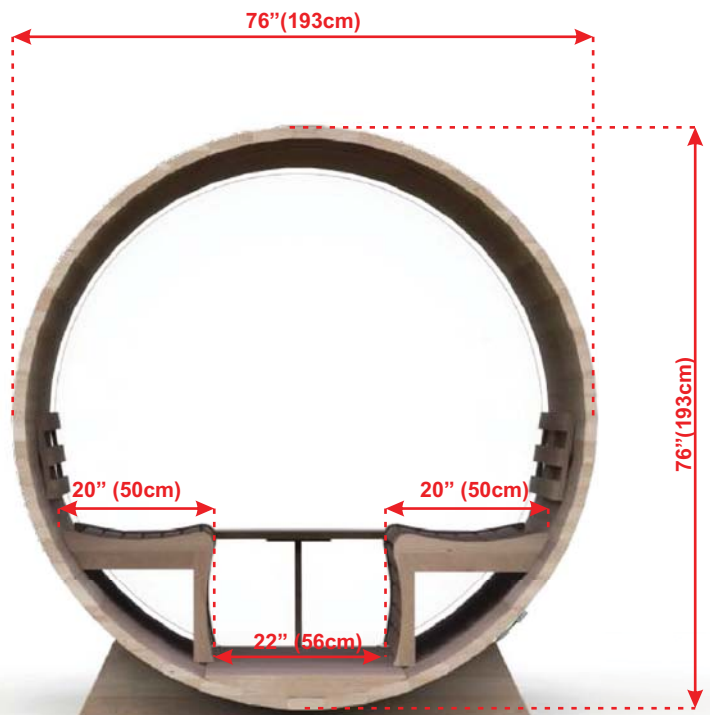

BARREL SAUNA PACKAGE OPTIONS:

- 2' (60cm) Front Porch
- 4' (120cm) Changeroom with Benches
- Overhang Cove on Front
- 2 Windows in Front Wall
- Woodburning or Electric Heaters
- Signature Bench Upgrades

MODEL 680PV

BARREL SAUNA PACKAGE FEATURES:

- Made in Canada with Canadian Cedar
- Easy to assemble package.
- Marine Grade aluminum bands with stainless hardware.
- Bronze tempered glass in door.
- Package includes Towel Bar and 2 Backrests.