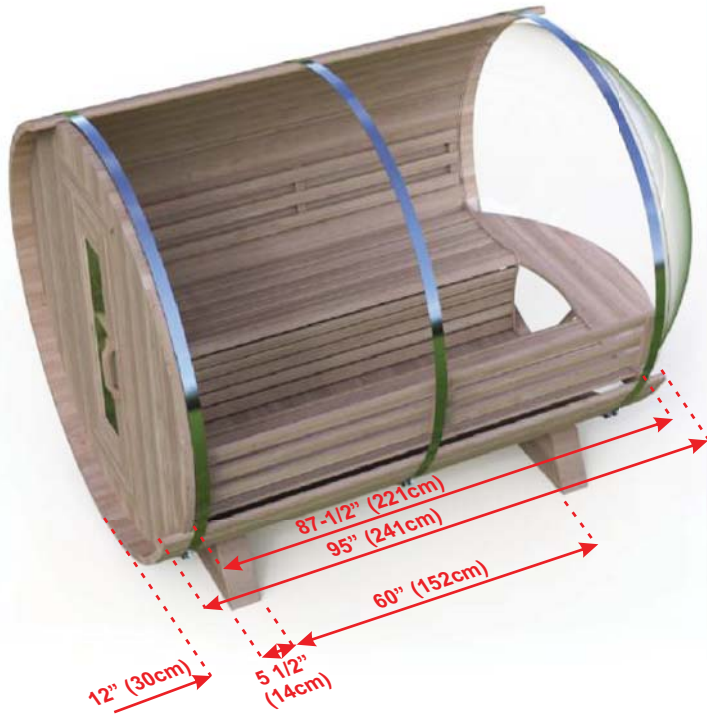

BARREL SAUNA PACKAGE FEATURES:

- Made in Canada with Canadian Cedar
- Easy to assemble package.
- Marine Grade aluminum bands with stainless hardware.
- Bronze tempered glass in door.
- Package includes Towel Bar and 2 Backrests.

BARREL SAUNA PACKAGE OPTIONS:

- 2' (60cm) Front Porch
- 4' (120cm) Changeroom with Benches
- Overhang Cove on Front
- 2 Windows in Front Wall
- Woodburning or Electric Heaters
- Signature Bench Upgrades

MODEL 680PV

BARREL SAUNA PACKAGE FEATURES:

- Made in Canada with Canadian Cedar
- Easy to assemble package.
- Marine Grade aluminum bands with stainless hardware.
- Bronze tempered glass in door.
- Package includes Towel Bar and 2 Backrests.