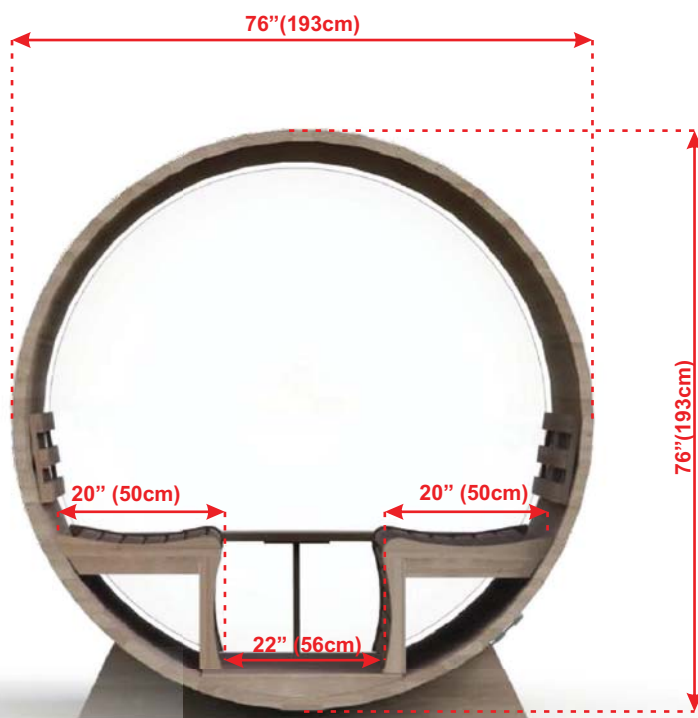

BARREL SAUNA PACKAGE OPTIONS:

- 2' (60cm) Front Porch
- 4' (120cm) Changeroom with Benches
- Overhang Cove on Front
- 2 Windows in Front Wall
- Woodburning or Electric Heaters
- Signature Bench Upgrades