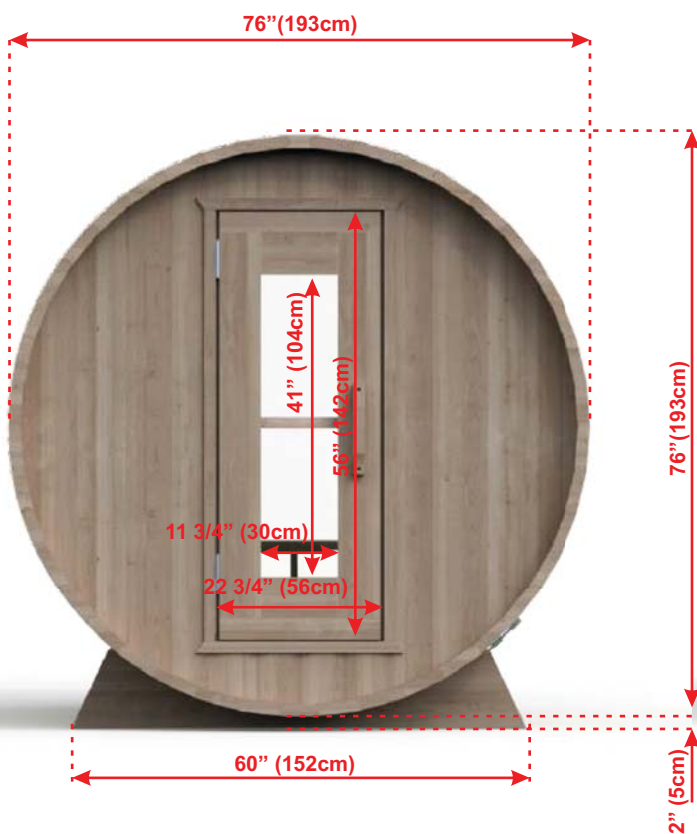

BARREL SAUNA PACKAGE FEATURES:

- Made in Canada with Canadian Cedar
- Easy to assemble package.
- Marine Grade aluminum bands with stainless hardware.
- Bronze tempered glass in door.
- Package includes Towel Bar and 2 Backrests.

BARREL SAUNA PACKAGE OPTIONS:

- 2' (60cm) Front Porch
- 4' (120cm) Changeroom with Benches
- Overhang Cove on Front
- 2 Windows in Front Wall
- Woodburning or Electric Heaters
- Signature Bench Upgrades