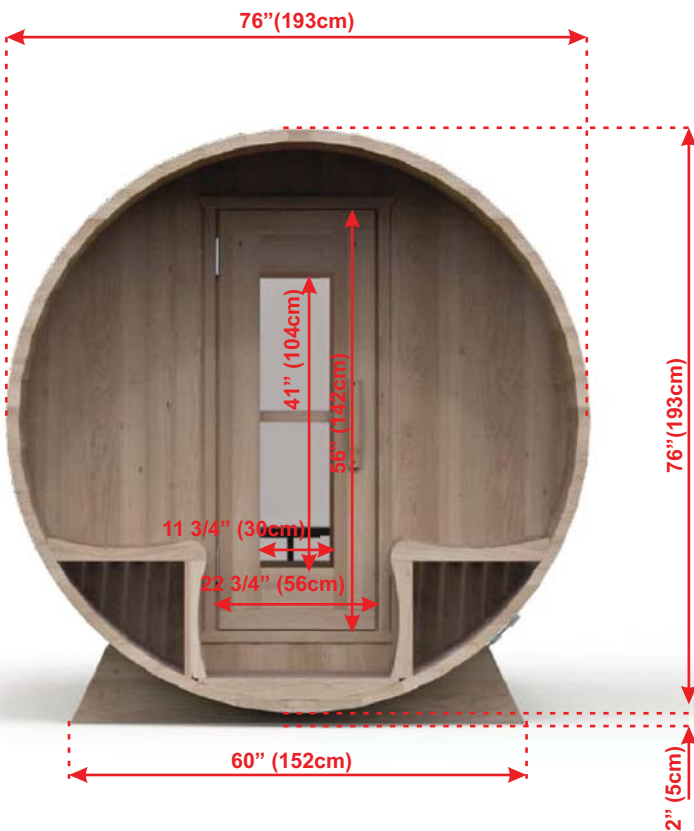

BARREL SAUNA PACKAGE OPTIONS:

- 2' (60cm) Front Porch
- 4' (120cm) Changeroom with Benches
- Overhang Cove on Front
- 2 Windows in Front Wall
- Woodburning or Electric Heaters
- Signature Bench Upgrades

MODEL 680PV With Porch

BARREL SAUNA PACKAGE FEATURES:

- Made in Canada with Canadian Cedar
- Easy to assemble package.
- Marine Grade aluminum bands with stainless hardware.
- Bronze tempered glass in door.
- Package includes Towel Bar and 2 Backrests.