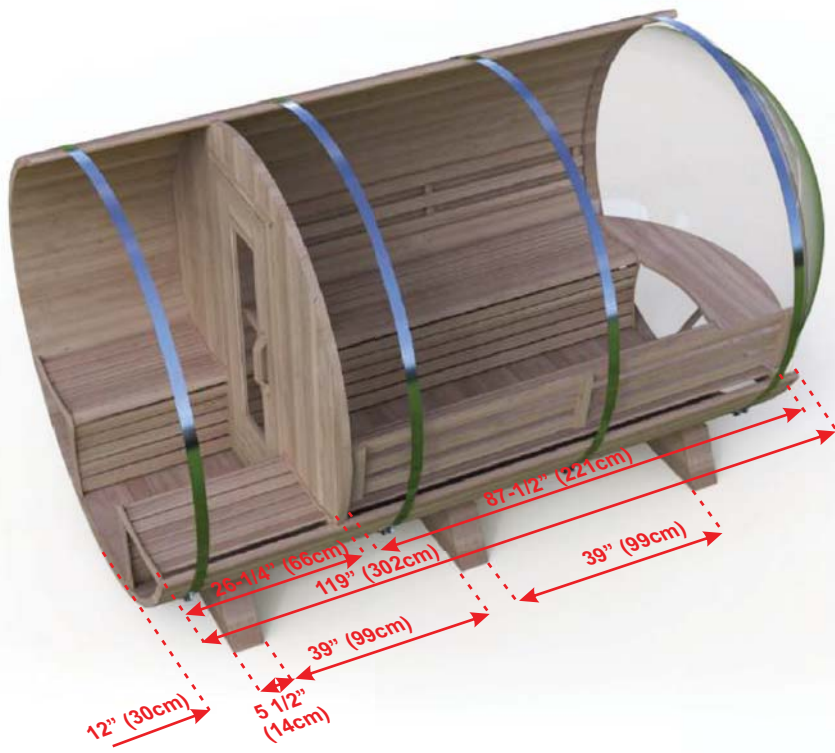

MODEL 680PV With Porch