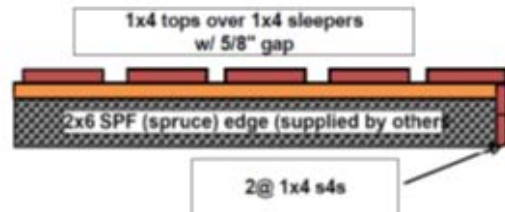

Hemlock - Floating Style Benches

BENCHES: We Supply:

- * 1 x 4 Select, Clear, kiln-dried Hemlock for bench tops.
- * USP inverted joist hanger
- * Lumber Loc Torx 20 screws
- * Torx 20 driver bit

BENCHES: You Supply:

- * 2x6 SPF studs to frame bench.
(May be 2x4 for bench under 6')

Hemlock - Boxed Style Benches

BENCHES: We Supply:
 1 x 4 Select, Clear, kiln-dried Hemlock for bench tops and bench skirt.

BENCHES: You Supply:
 2x4 SPF studs to frame bench.