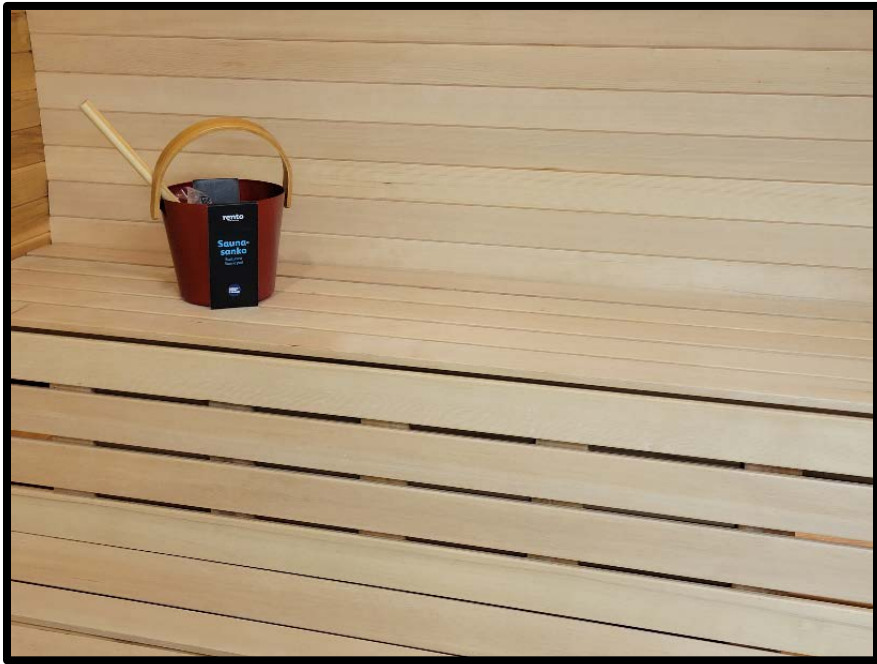

Hemlock - Floating Style Benches

BENCHES: We Supply:

- * 1 x 4 Select, Clear, kiln-dried Hemlock for bench tops.
- * USP inverted joist hanger
- * Lumber Loc Torx 20 screws
- * Torx 20 driver bit

BENCHES: You Supply:

- * 2x6 SPF studs to frame bench.
(May be 2x4 for bench under 6')

Hemlock - Boxed Style Benches

BENCHES: We Supply:
 1 x 4 Select, Clear, kiln-dried Hemlock for bench tops and bench skirt.

BENCHES: You Supply:
 2x4 SPF studs to frame bench.