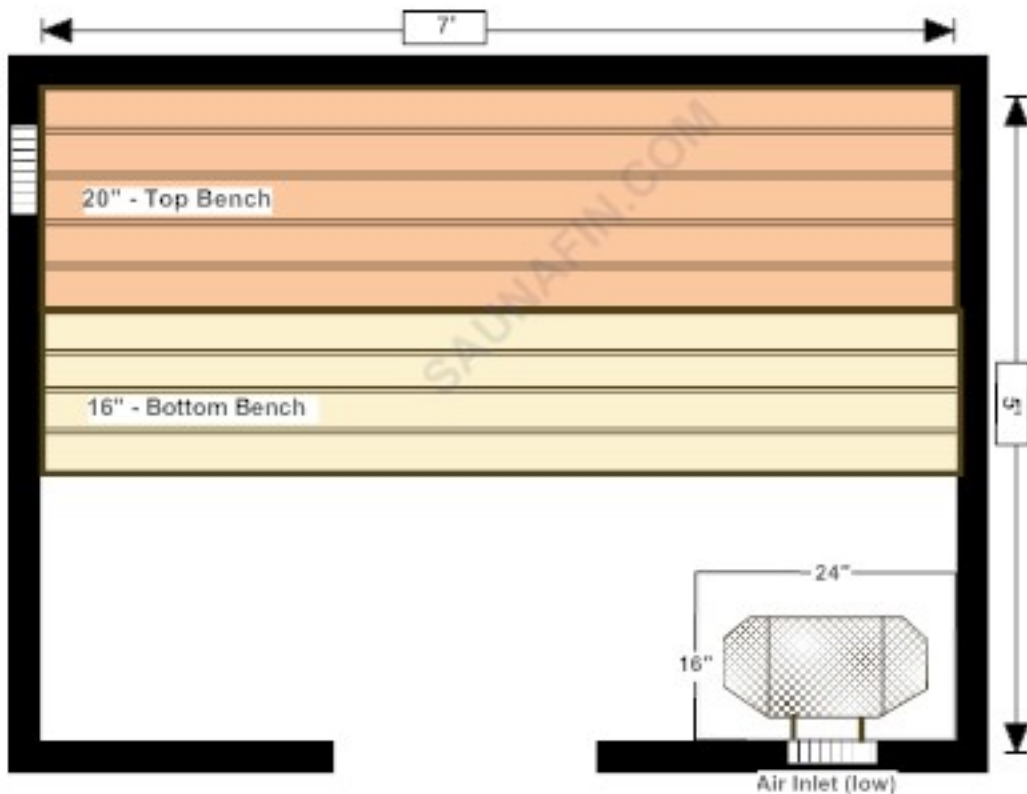

Air outlet (high)

Air outlet (high)

7'

20" - Top Bench

16" - Bottom Bench

5'

Air Inlet (low)

Air outlet (high)

7'

20" - Top Bench

16" - Bottom Bench

20" - Top Bench

5'

Air Inlet (low)

Air outlet (high)

Air outlet (high)

7'

20" - Top Bench

16" - Bottom Bench

20" - Top Bench

12" - 16" - Bottom Bench

5'

24"

16"

Air Inlet (low)

SAUNAFIN.COM

Air outlet (high)

7'

20" - Top Bench

16" - Bottom Bench

20" - Top Bench

12" - Bottom Bench