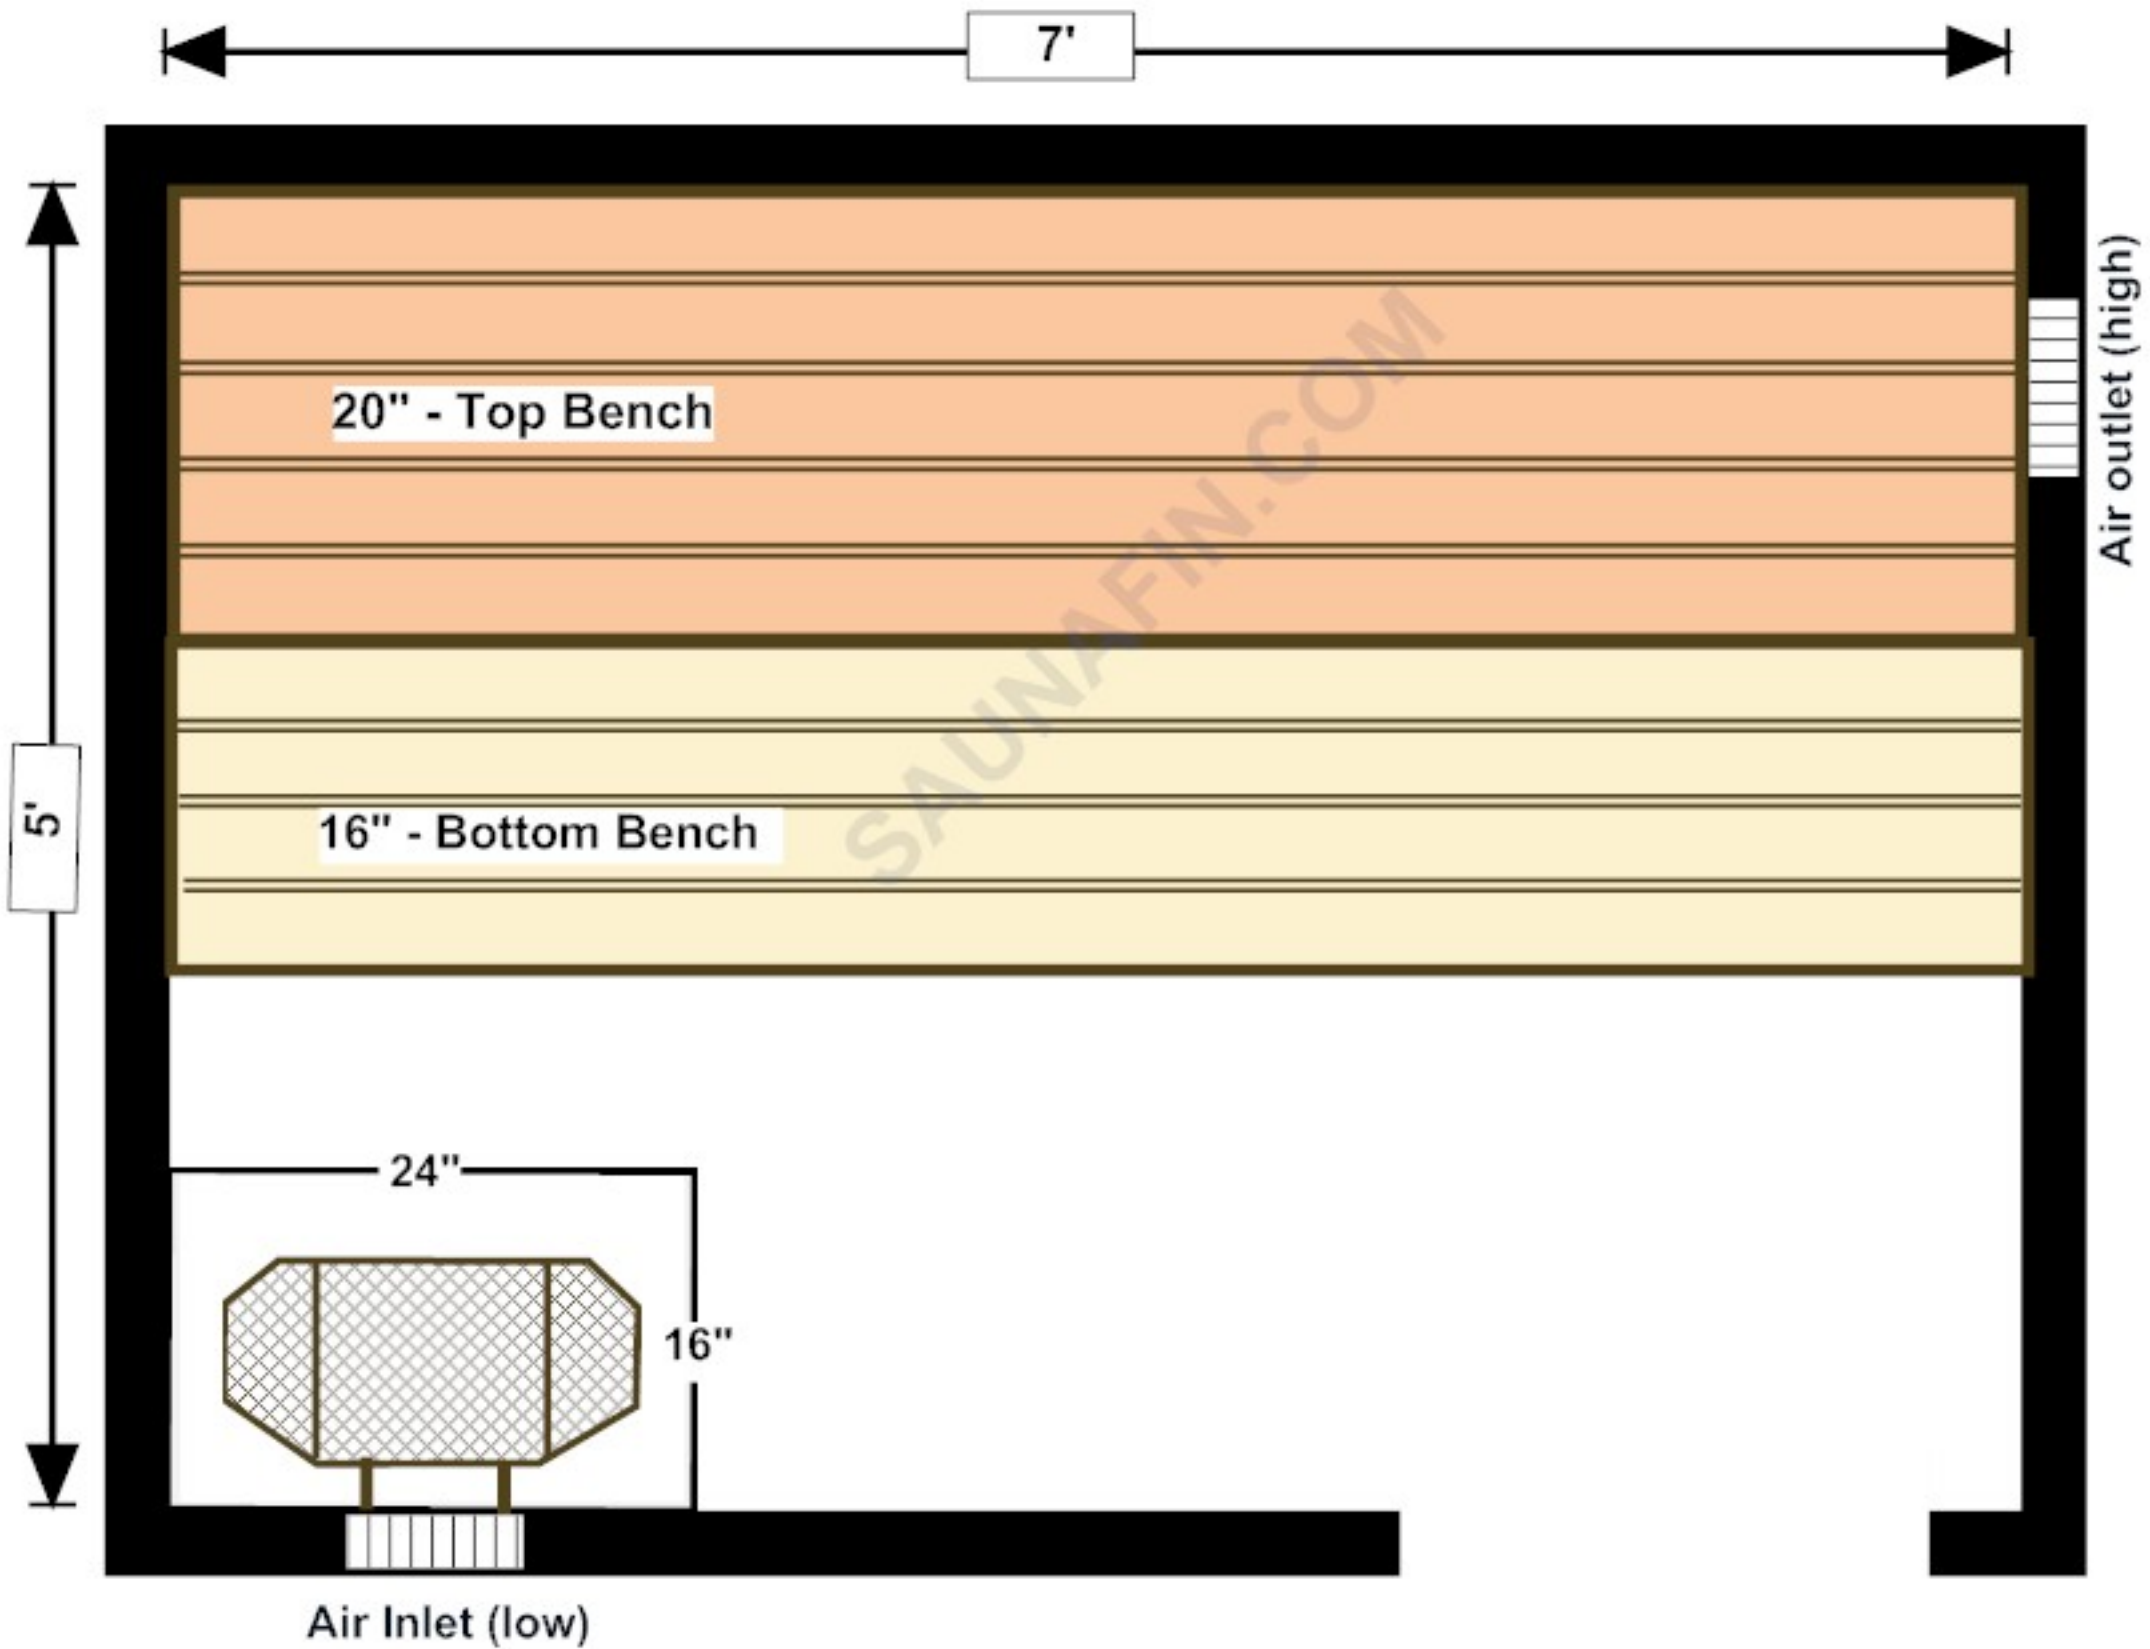

Air outlet (high)

Air outlet (high)

7'

20" - Top Bench

16" - Bottom Bench

5'

Air Inlet (low)

Air outlet (high)

7'

20" - Top Bench

16" - Bottom Bench

20" - Top Bench

5'

Air Inlet (low)

Air outlet (high)

Air outlet (high)

7'

20" - Top Bench

16" - Bottom Bench

20" - Top Bench

12" - 16" - Bottom Bench

5'

24"

16"

Air Inlet (low)

SAUNAFIN.COM

Air outlet (high)

7'

20" - Top Bench

16" - Bottom Bench

20" - Top Bench

12" - Bottom Bench