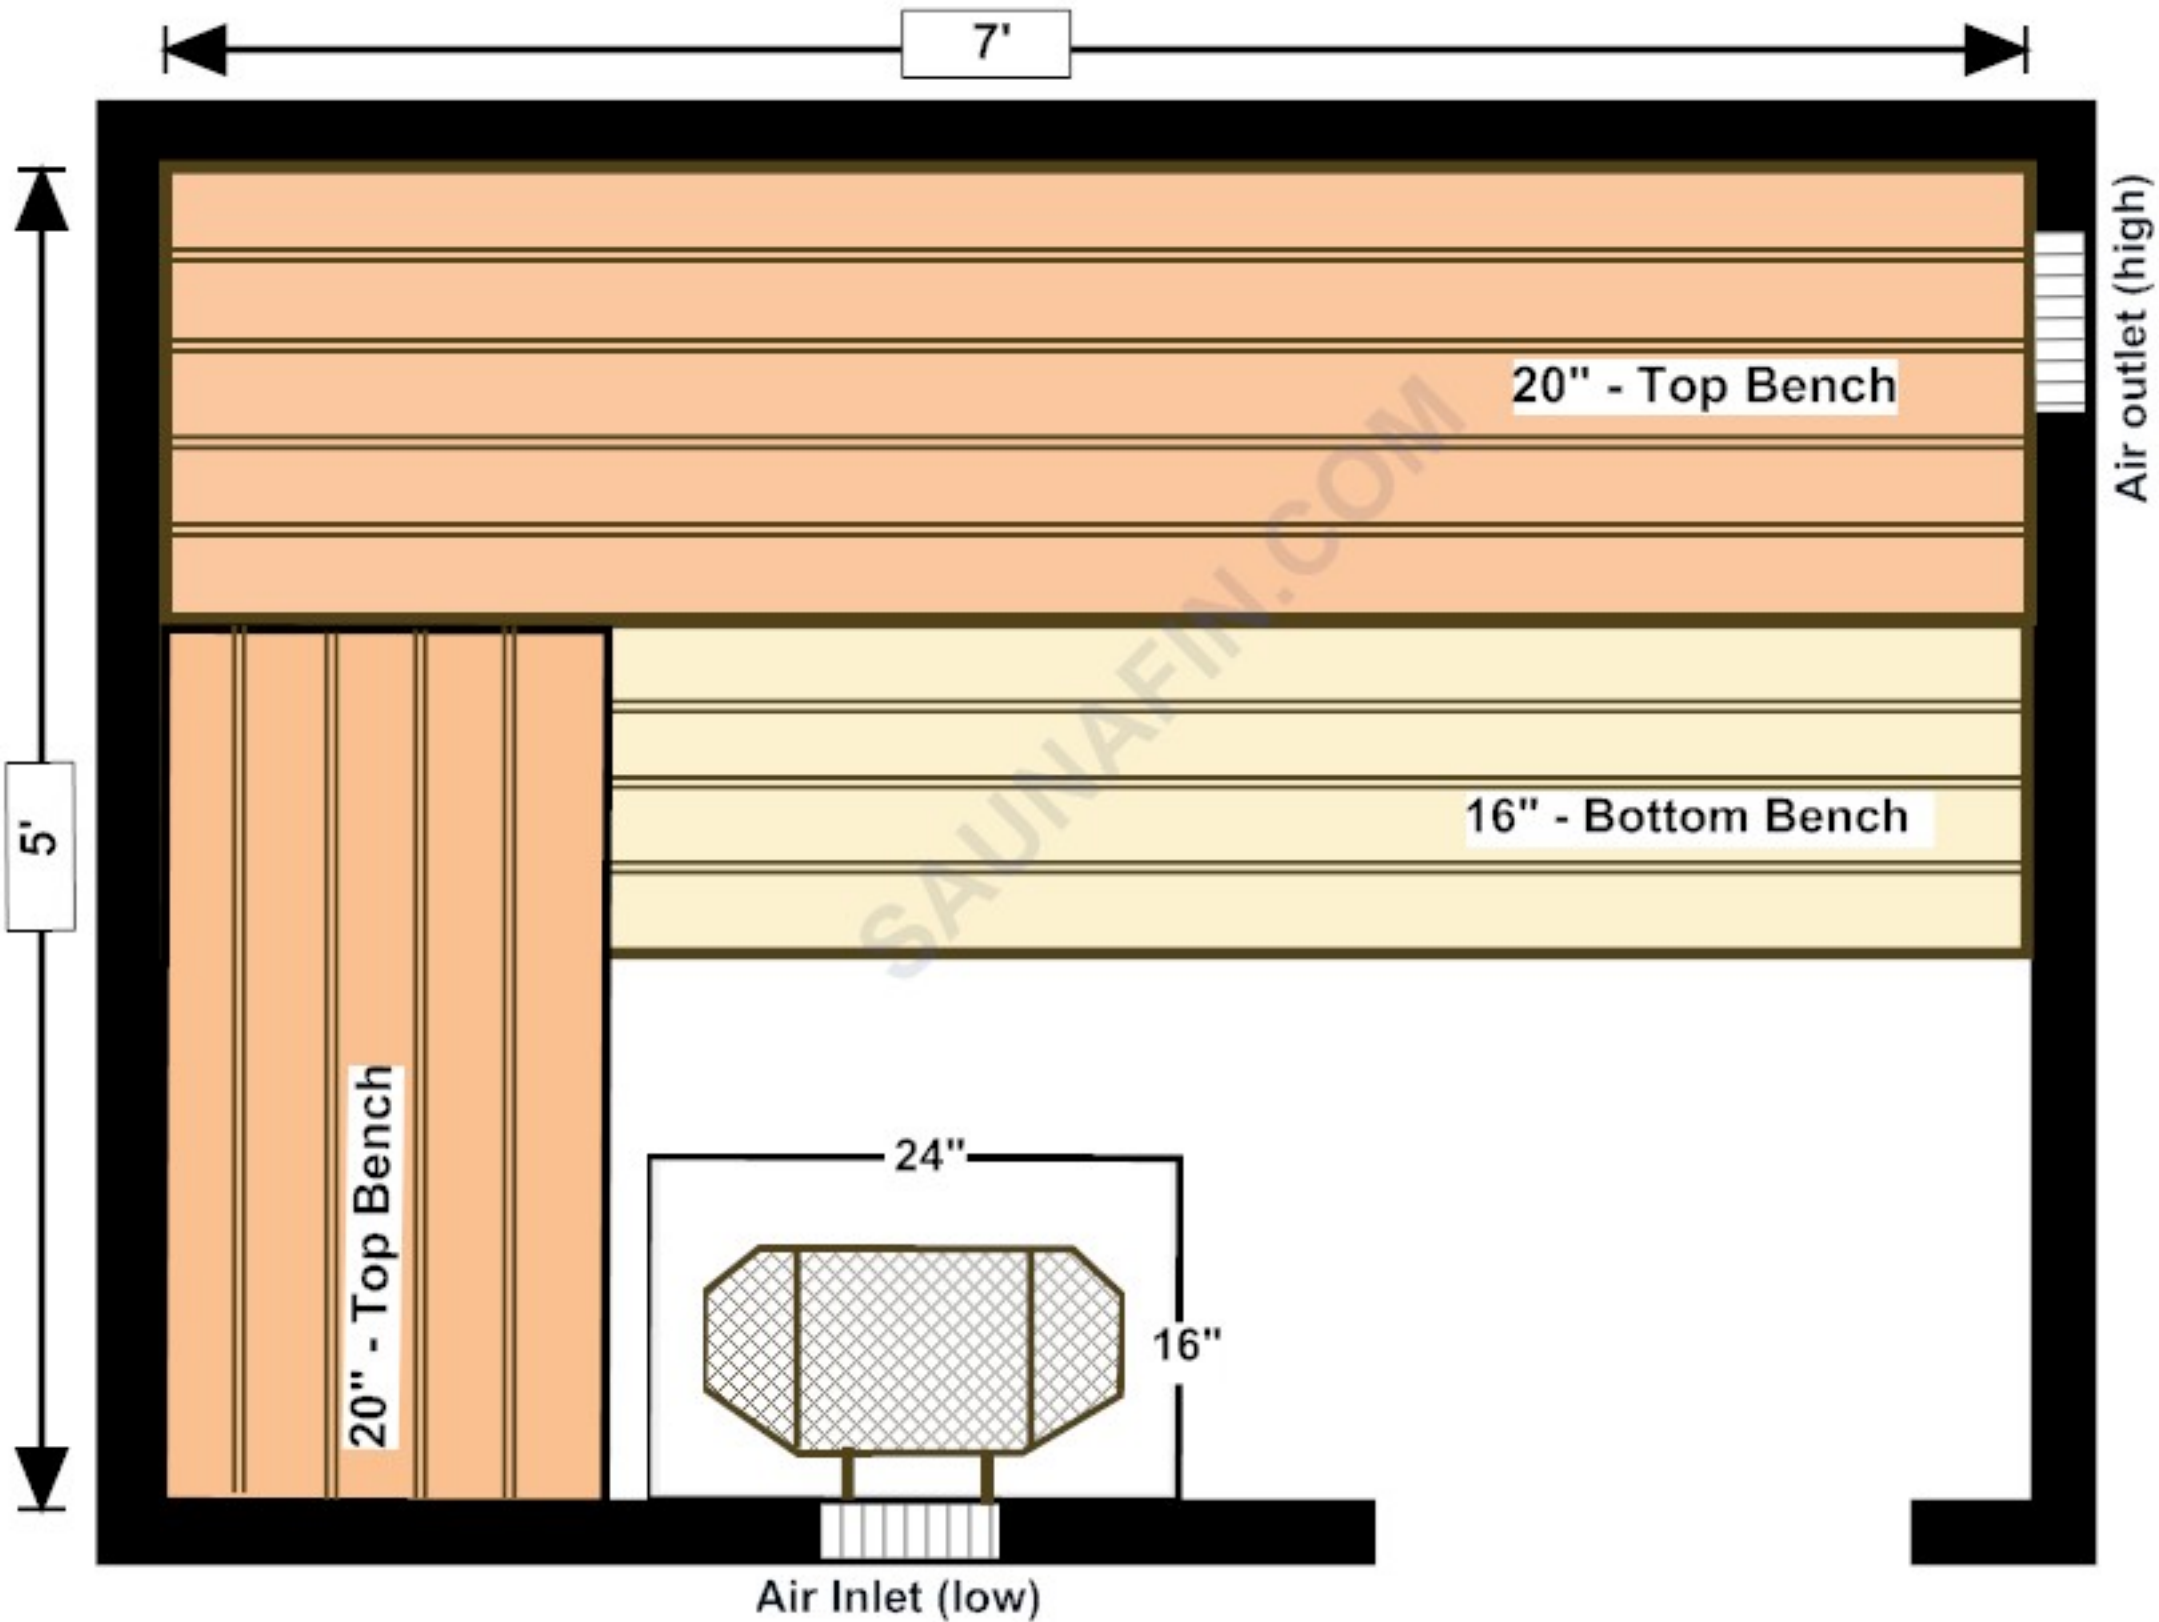

Air outlet (high)

Air outlet (high)

7'

20" - Top Bench

16" - Bottom Bench

5'

Air Inlet (low)

Air outlet (high)

7'

20" - Top Bench

16" - Bottom Bench

20" - Top Bench

5'

Air Inlet (low)

Air outlet (high)

Air outlet (high)

7'

20" - Top Bench

16" - Bottom Bench

20" - Top Bench

12" - 16" - Bottom Bench

5'

24"

16"

Air Inlet (low)

SAUNAFIN.COM

Air outlet (high)

7'

20" - Top Bench

16" - Bottom Bench

20" - Top Bench

12" - Bottom Bench