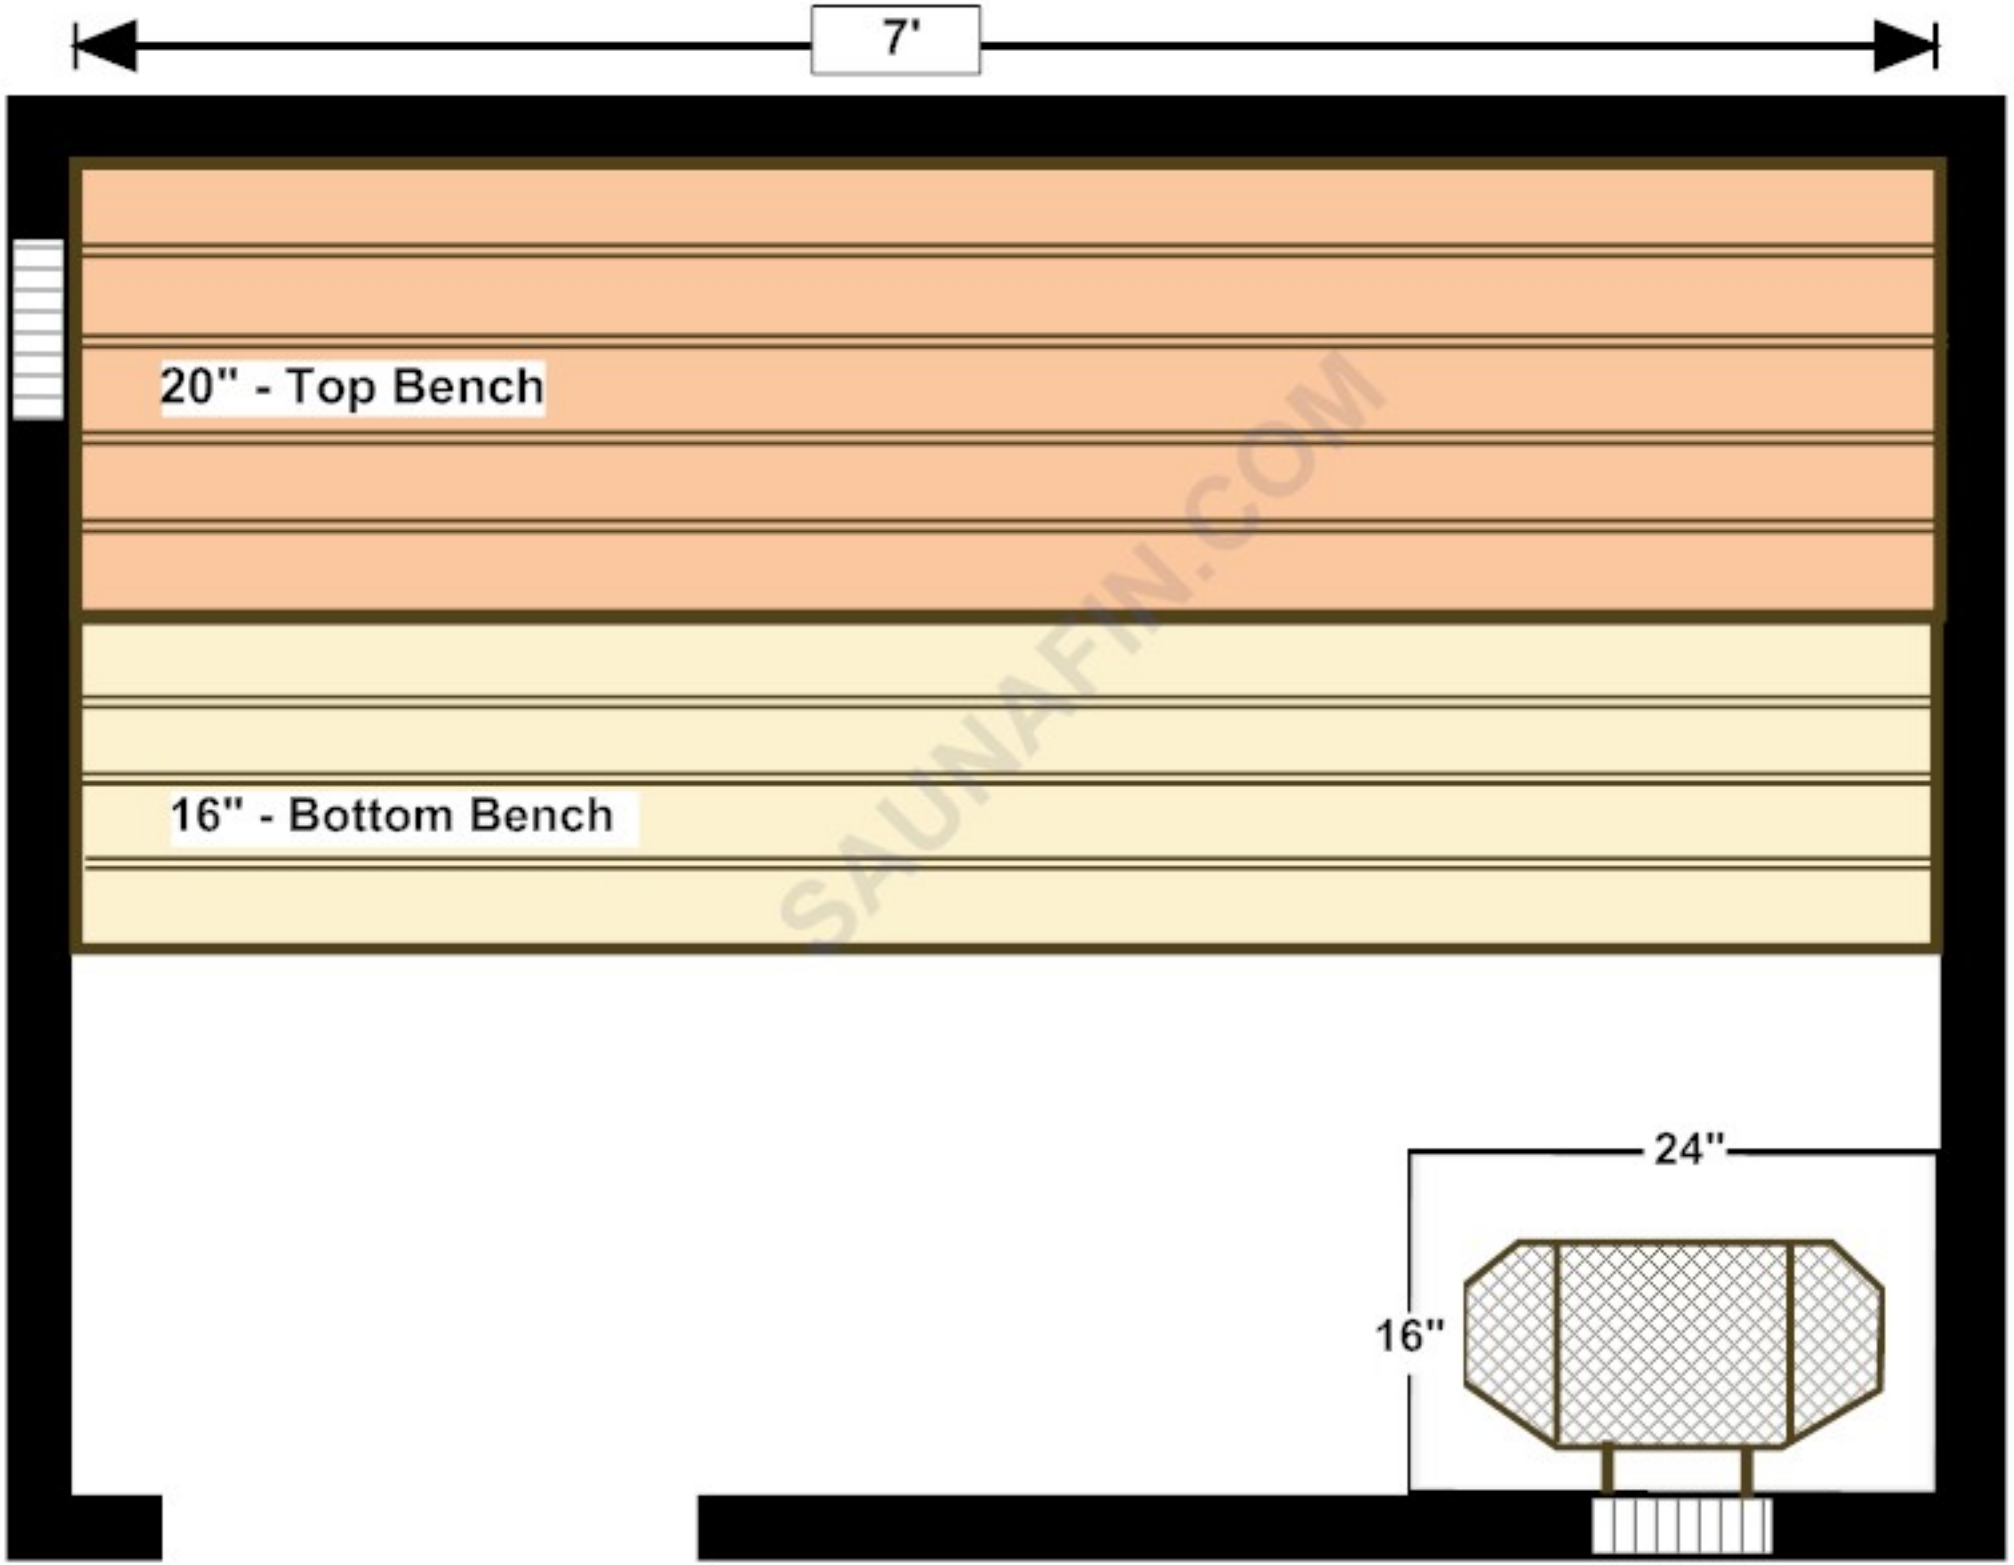

Air outlet (high)

Air outlet (high)

7'

20" - Top Bench

16" - Bottom Bench

5'

Air Inlet (low)

Air outlet (high)

7'

20" - Top Bench

16" - Bottom Bench

20" - Top Bench

5'

Air Inlet (low)

Air outlet (high)

Air outlet (high)

7'

20" - Top Bench

16" - Bottom Bench

20" - Top Bench

12" - 16" - Bottom Bench

5'

24"

16"

Air Inlet (low)

SAUNAFIN.COM

Air outlet (high)

7'

20" - Top Bench

16" - Bottom Bench

20" - Top Bench

12" - Bottom Bench