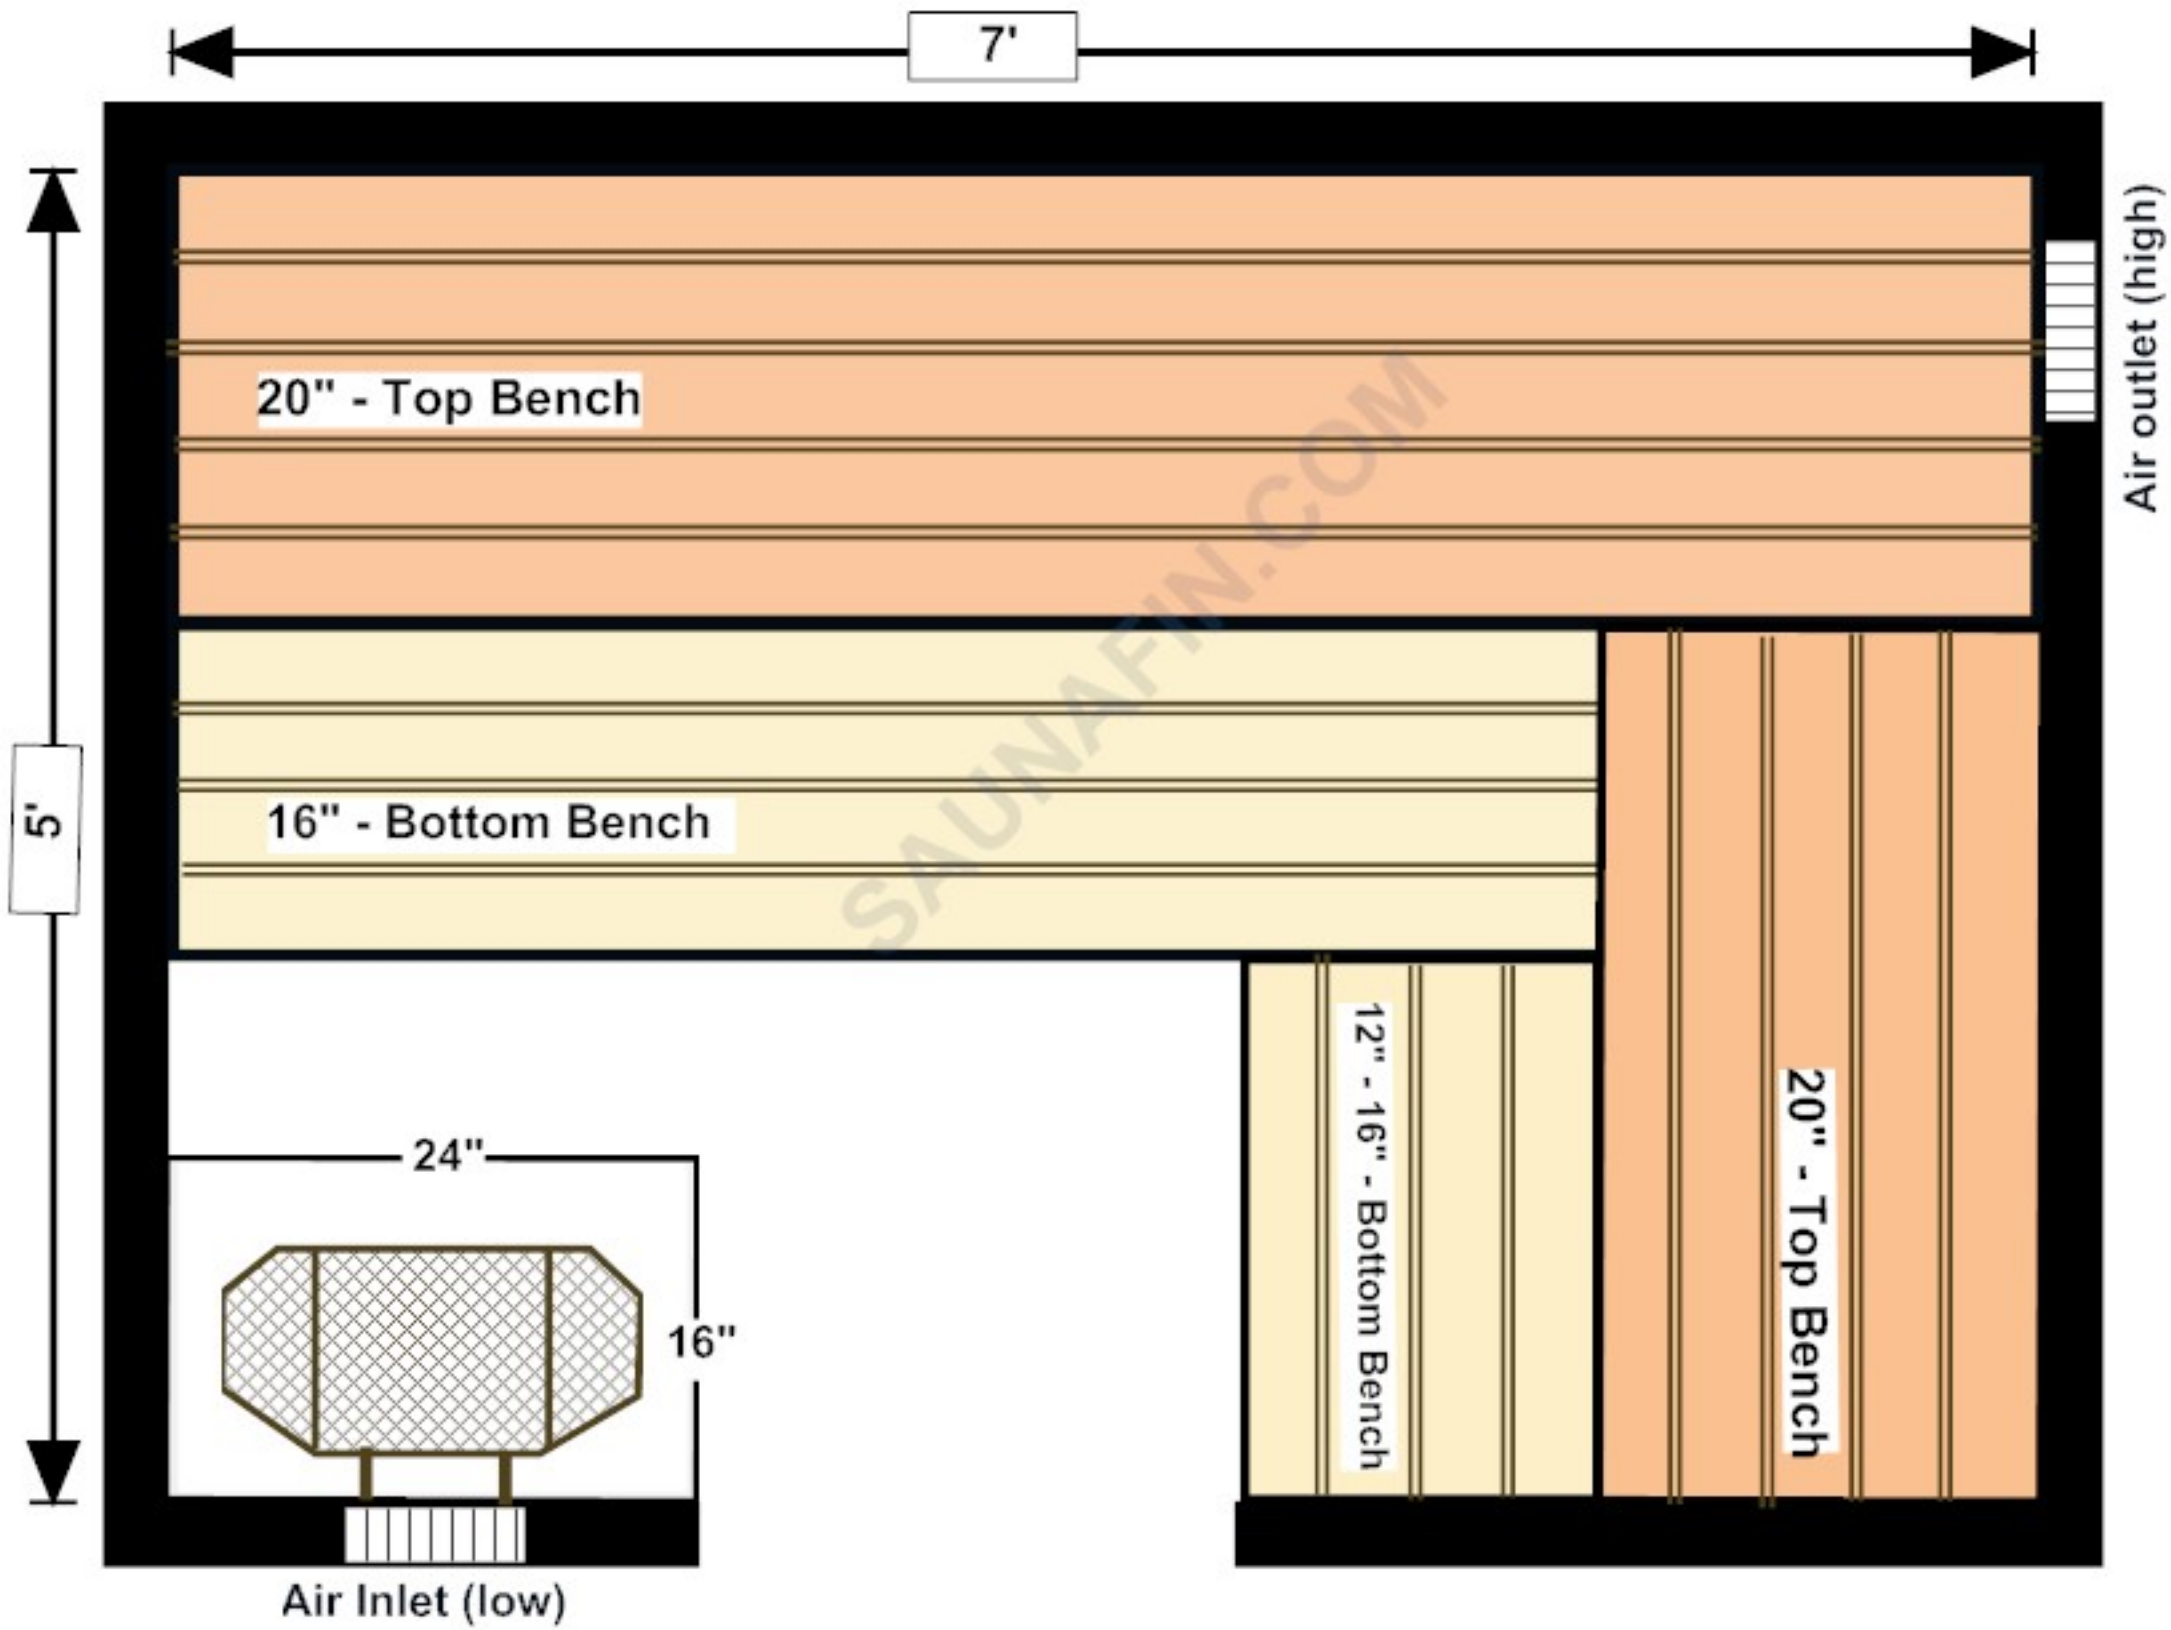

7'

20" - Top Bench

16" - Bottom Bench

20" - Top Bench

5'

Air Inlet (low)

Air outlet (high)

Air outlet (high)

7'

20" - Top Bench

16" - Bottom Bench

20" - Top Bench

12" - 16" - Bottom Bench

5'

24"

16"

Air Inlet (low)

SAUNAFIN.COM

Air outlet (high)

7'

20" - Top Bench

16" - Bottom Bench

20" - Top Bench

12" - Bottom Bench