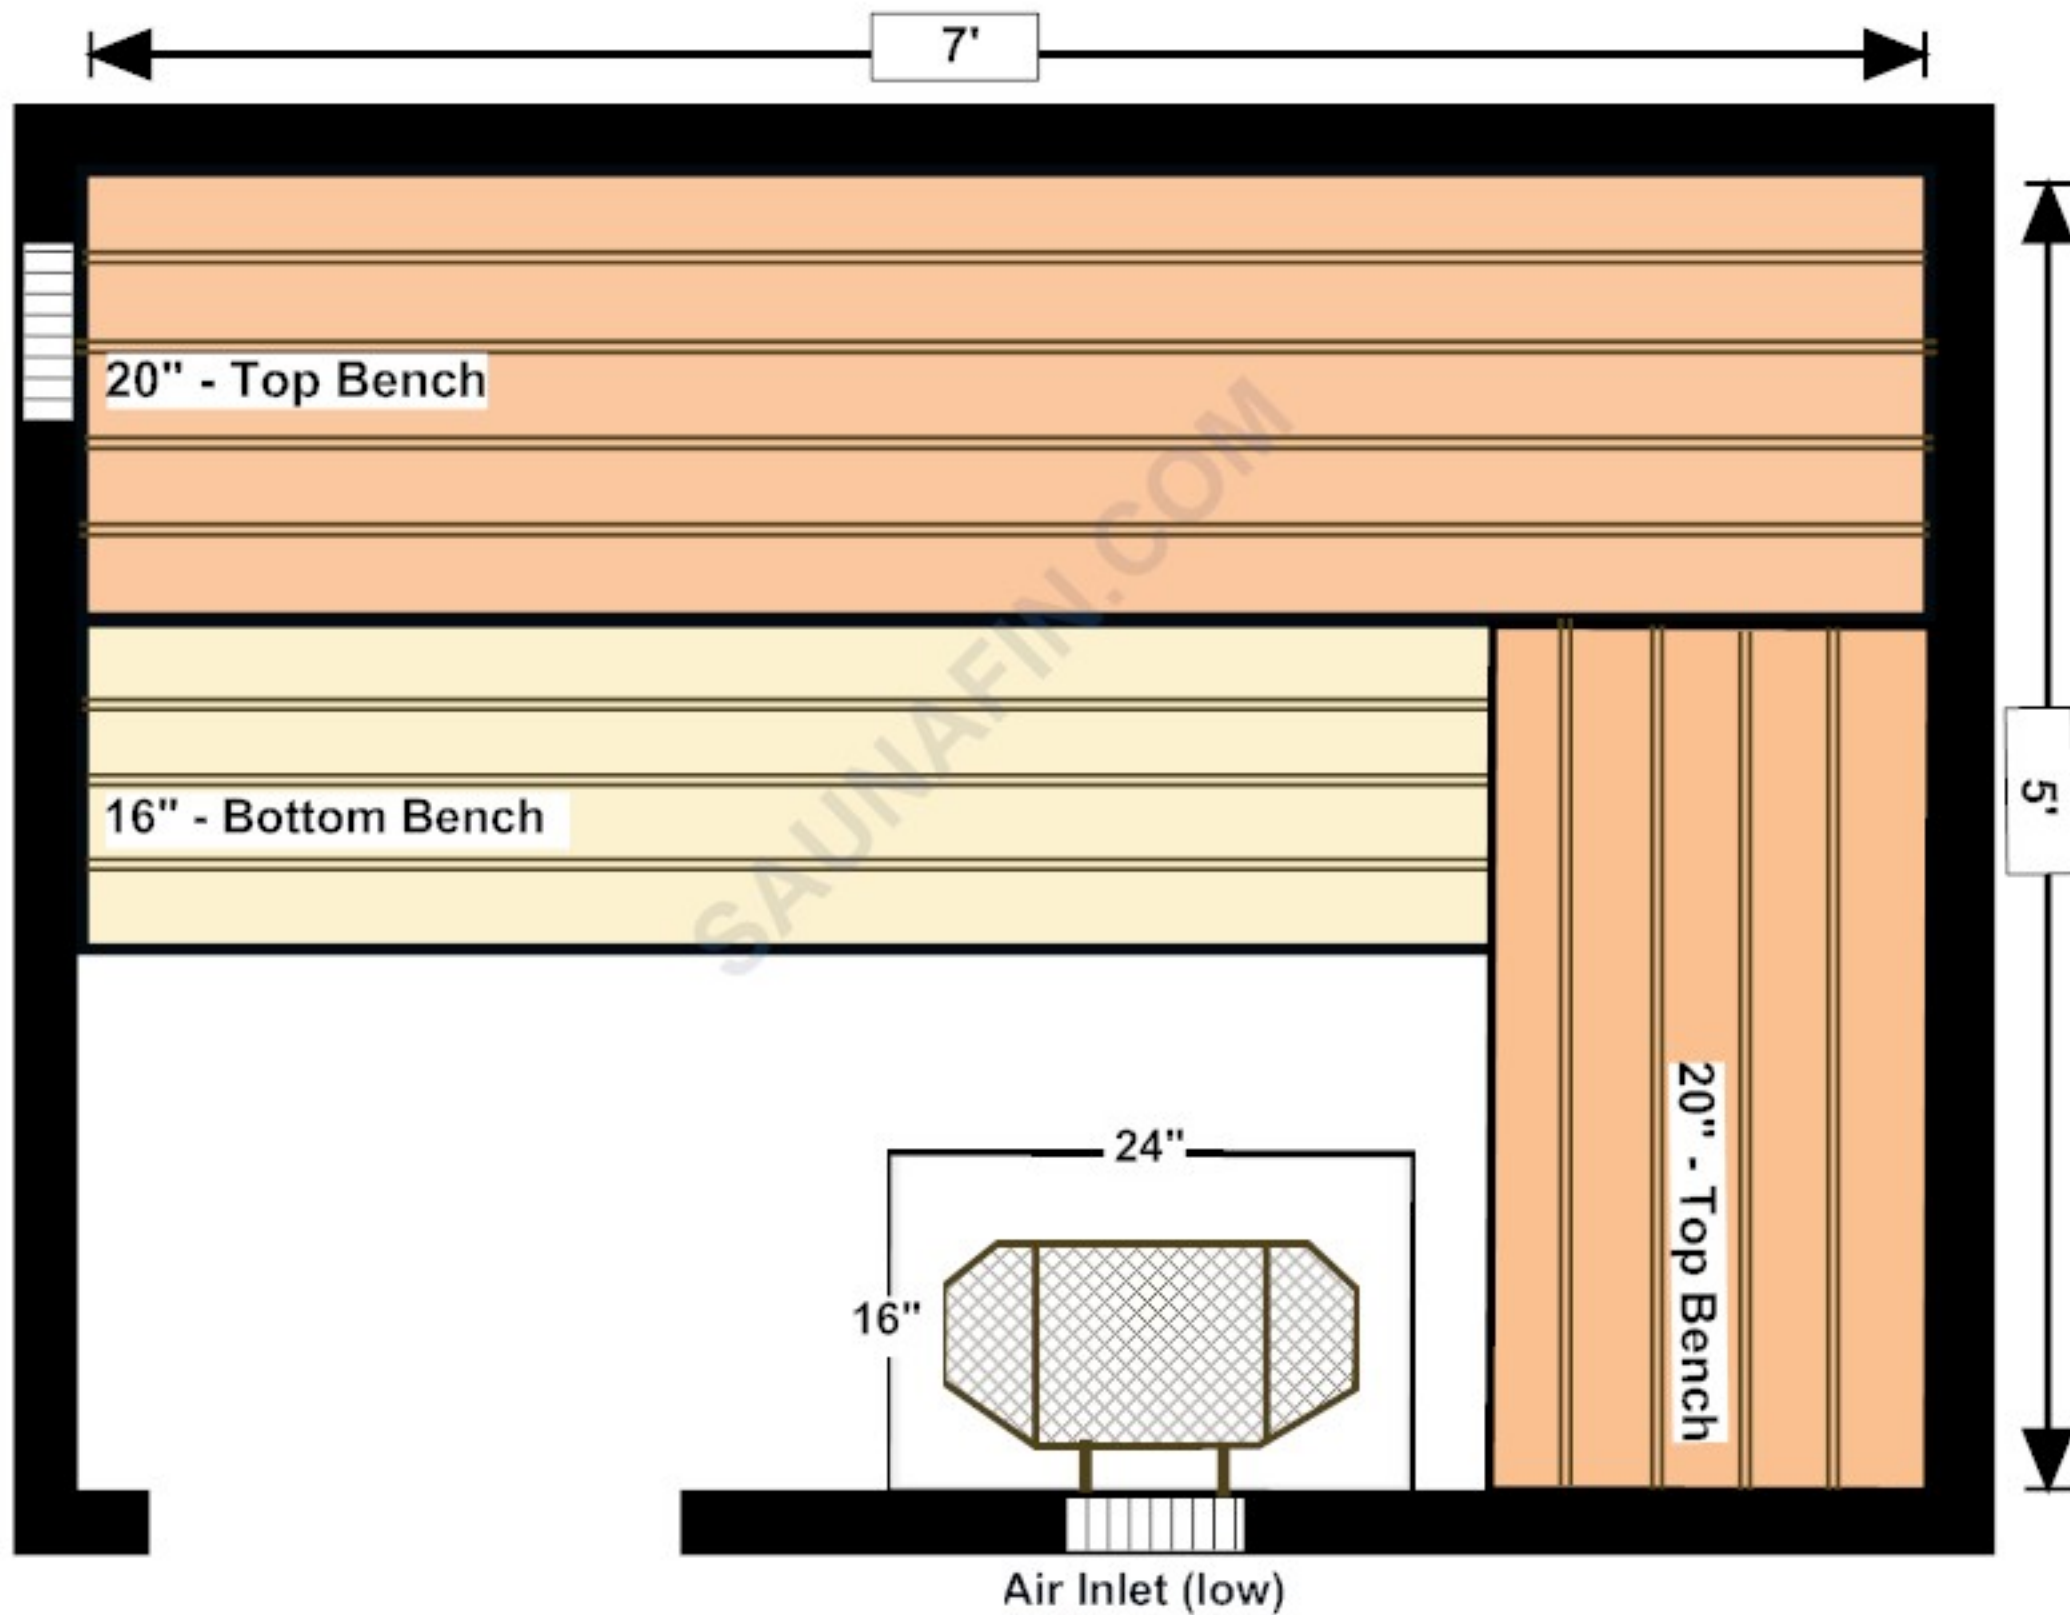

Air outlet (high)

Air outlet (high)

7'

20" - Top Bench

16" - Bottom Bench

5'

Air Inlet (low)

Air outlet (high)

7'

20" - Top Bench

16" - Bottom Bench

20" - Top Bench

5'

Air Inlet (low)

Air outlet (high)

Air outlet (high)

7'

20" - Top Bench

16" - Bottom Bench

20" - Top Bench

12" - 16" - Bottom Bench

5'

24"

16"

Air Inlet (low)

SAUNAFIN.COM

Air outlet (high)

7'

20" - Top Bench

16" - Bottom Bench

20" - Top Bench

12" - Bottom Bench