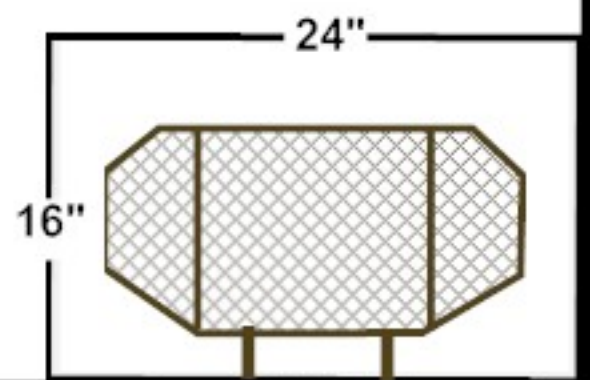

Air outlet (high)

Air outlet (high)

7'

20" - Top Bench

16" - Bottom Bench

5'

Air Inlet (low)

Air outlet (high)

7'

20" - Top Bench

16" - Bottom Bench

20" - Top Bench

5'

Air Inlet (low)

Air outlet (high)

Air outlet (high)

7'

20" - Top Bench

16" - Bottom Bench

20" - Top Bench

12" - 16" - Bottom Bench

5'

24"

16"