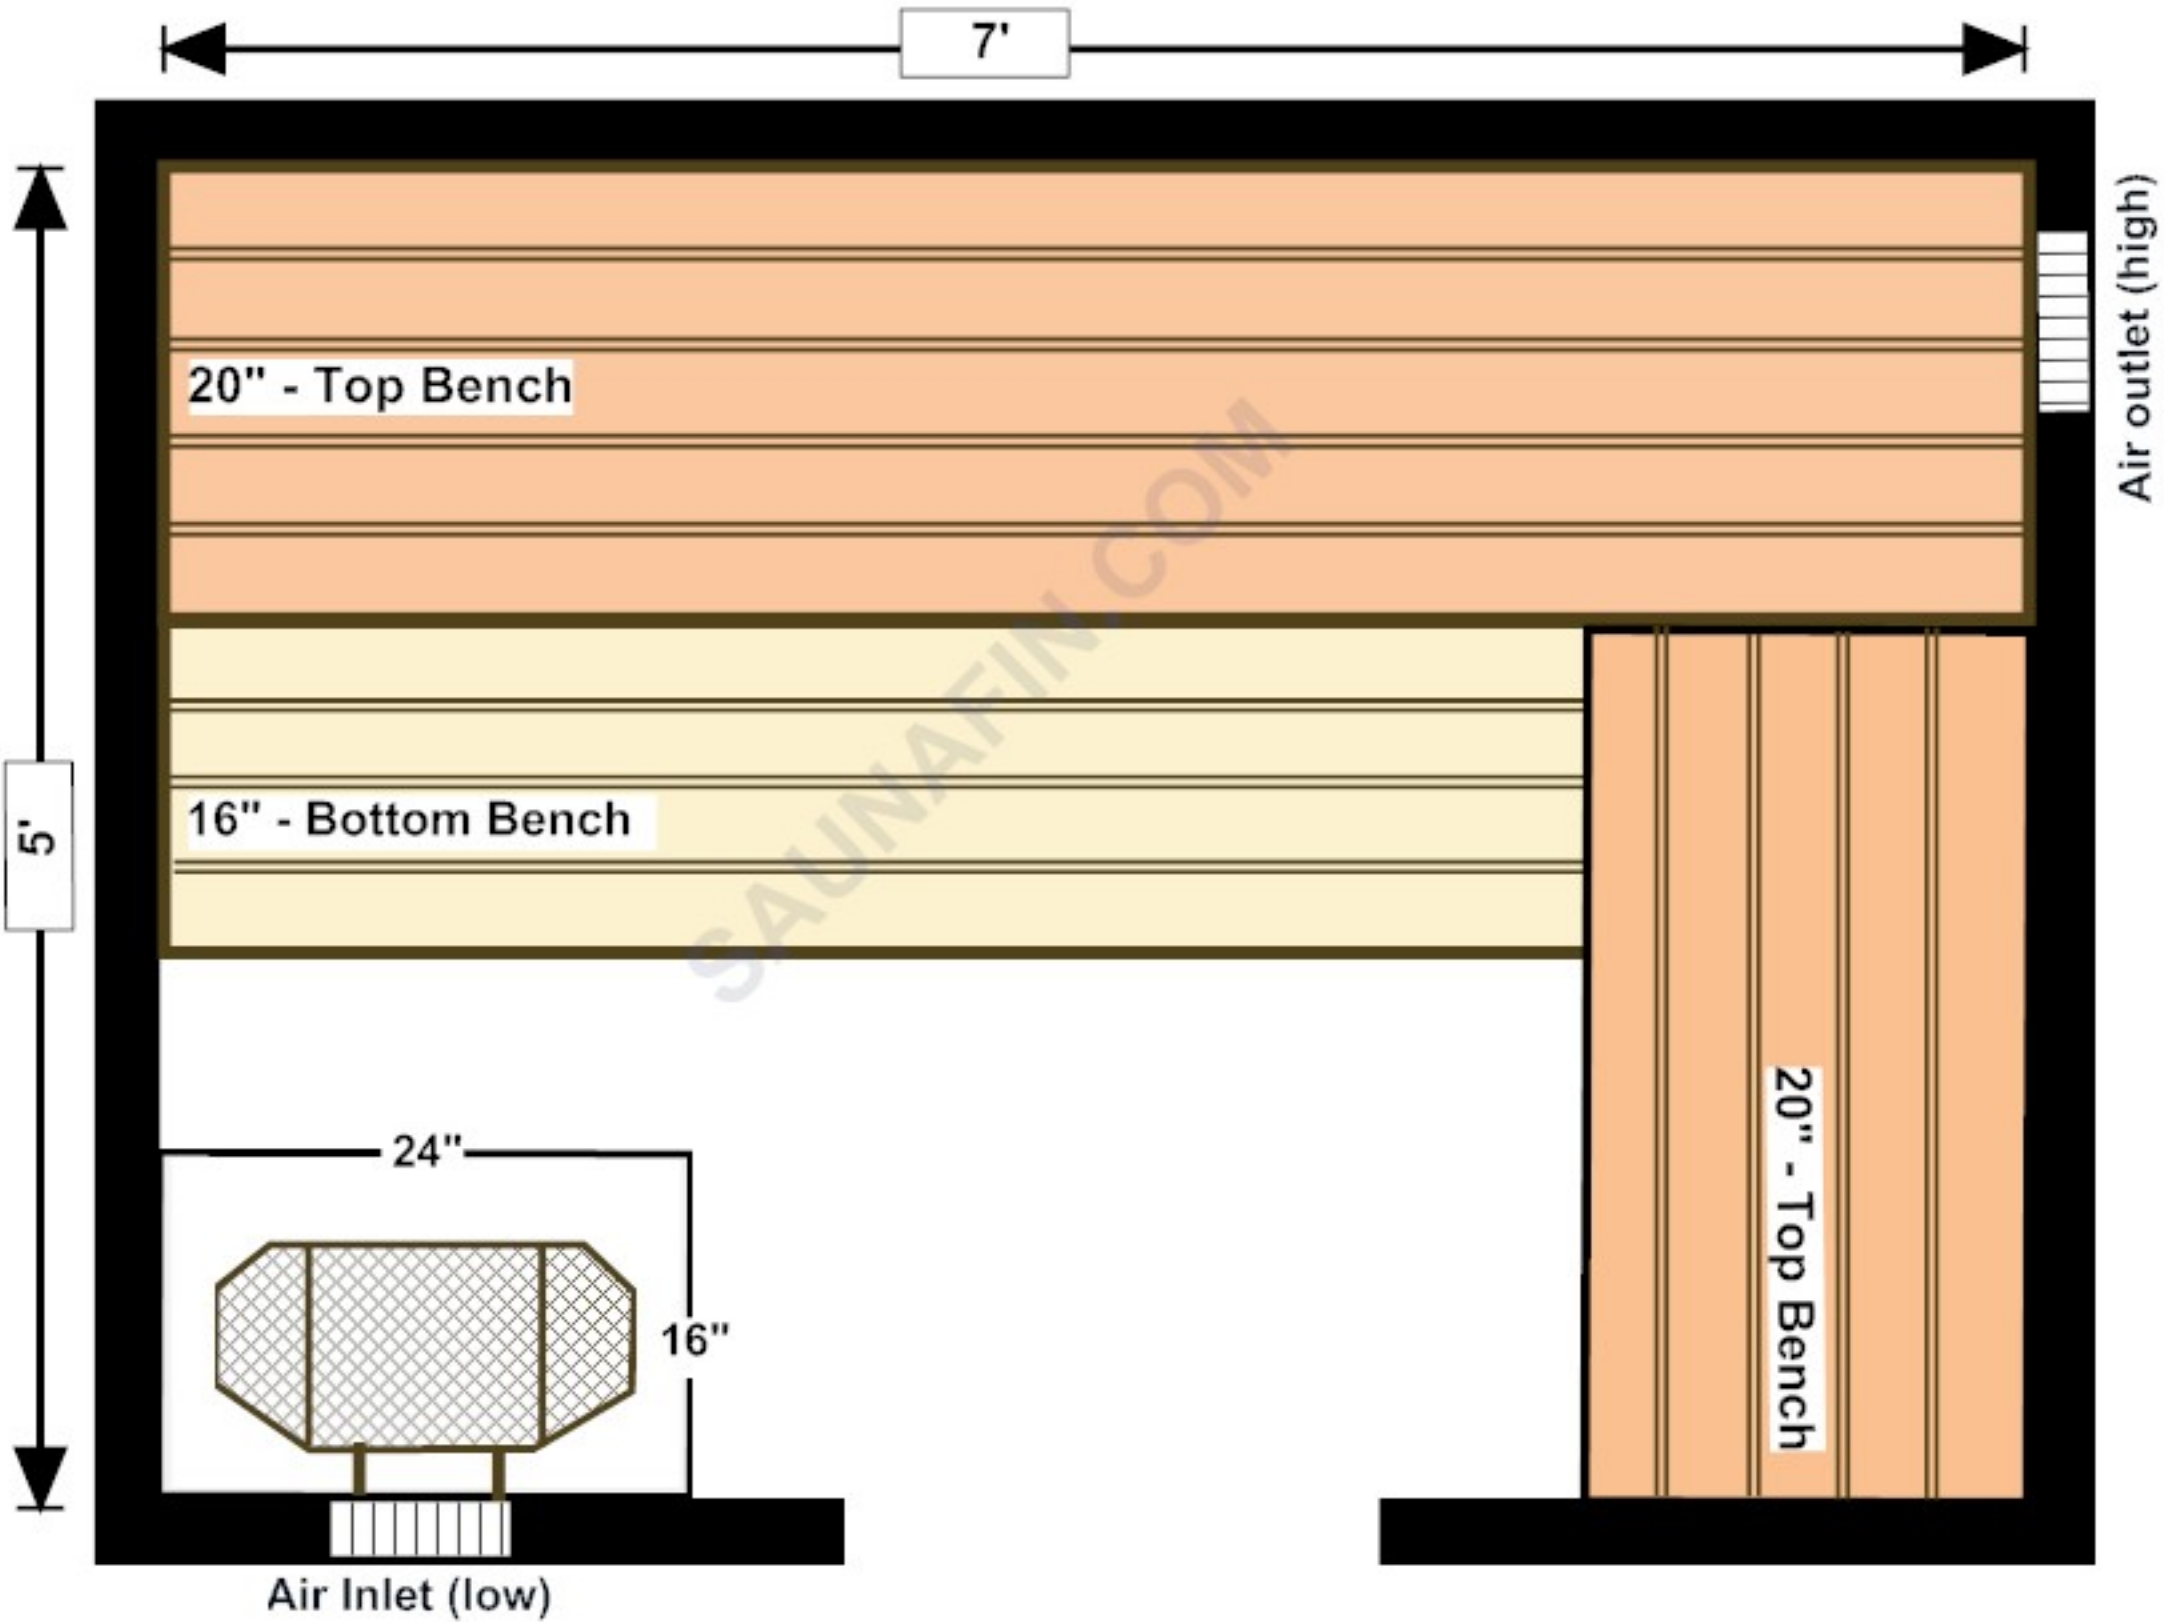

Air outlet (high)

Air outlet (high)

7'

20" - Top Bench

16" - Bottom Bench

5'

Air Inlet (low)

Air outlet (high)

7'

20" - Top Bench

16" - Bottom Bench

20" - Top Bench

5'

Air Inlet (low)

Air outlet (high)

Air outlet (high)

7'

20" - Top Bench

16" - Bottom Bench

20" - Top Bench

12" - 16" - Bottom Bench

5'

24"

16"

Air Inlet (low)

SAUNAFIN.COM

Air outlet (high)

7'

20" - Top Bench

16" - Bottom Bench

20" - Top Bench

12" - Bottom Bench