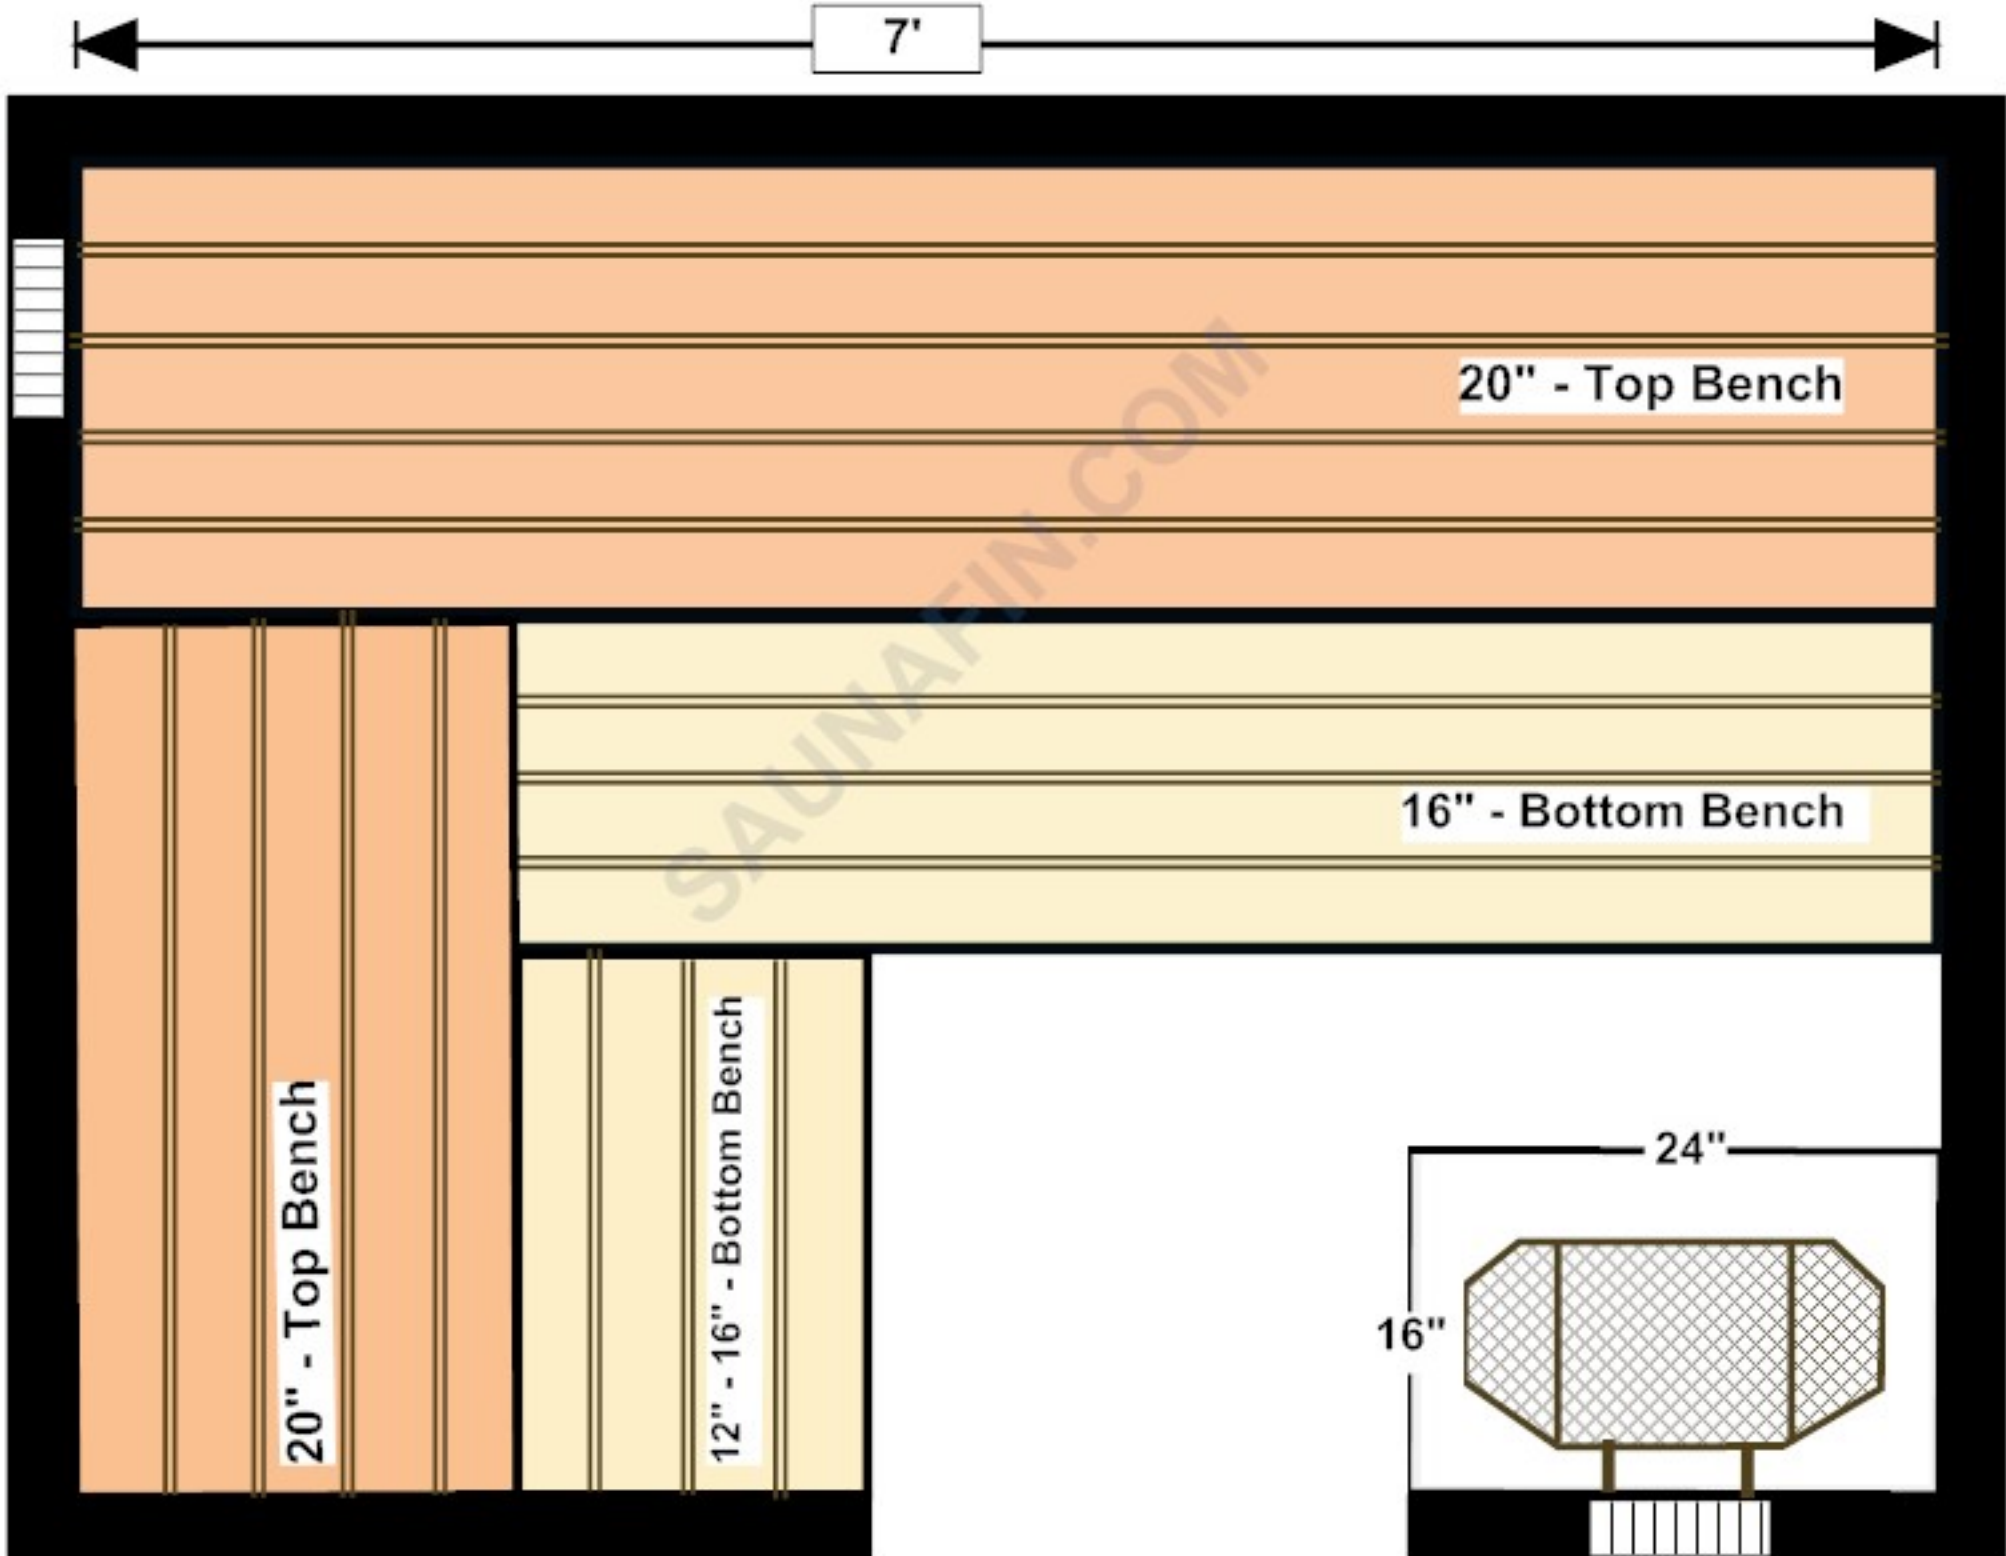

Air outlet (high)

Air outlet (high)

7'

20" - Top Bench

16" - Bottom Bench

5'

Air Inlet (low)

Air outlet (high)

7'

20" - Top Bench

16" - Bottom Bench

20" - Top Bench

5'

Air Inlet (low)

Air outlet (high)

Air outlet (high)

7'

20" - Top Bench

16" - Bottom Bench

20" - Top Bench

12" - 16" - Bottom Bench

5'

24"

16"

Air Inlet (low)

SAUNAFIN.COM

Air outlet (high)

7'

20" - Top Bench

16" - Bottom Bench

20" - Top Bench

12" - Bottom Bench