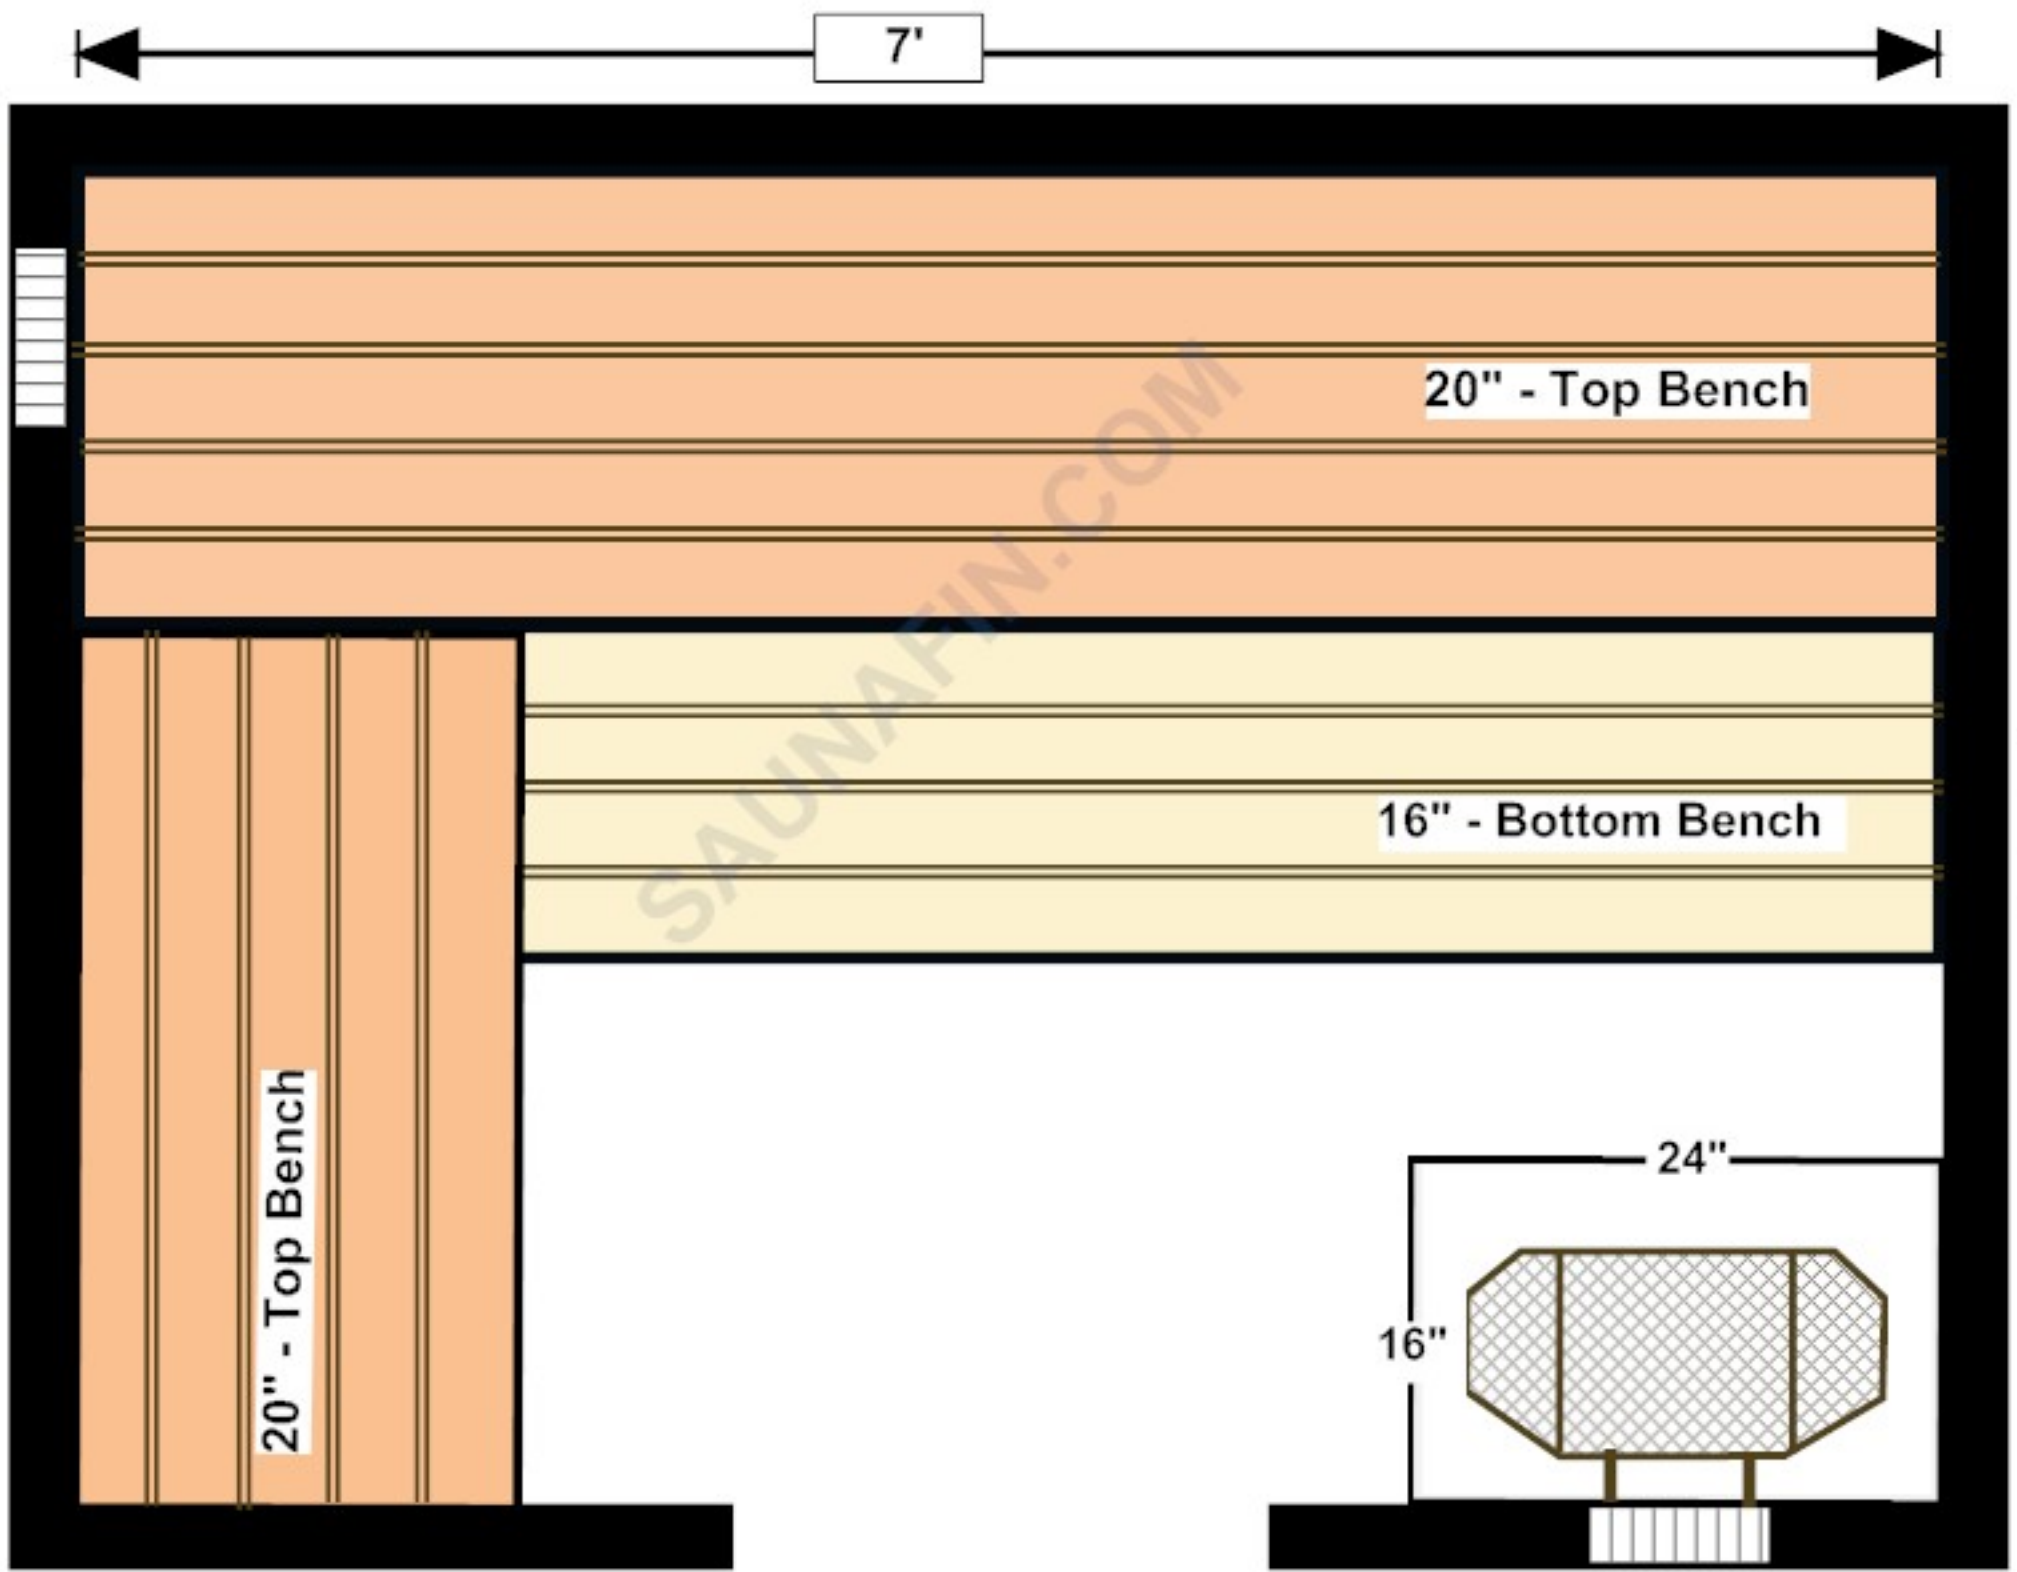

Air outlet (high)

Air outlet (high)

7'

20" - Top Bench

16" - Bottom Bench

5'

Air Inlet (low)

Air outlet (high)

7'

20" - Top Bench

16" - Bottom Bench

20" - Top Bench

5'

Air Inlet (low)

Air outlet (high)

Air outlet (high)

7'

20" - Top Bench

16" - Bottom Bench

20" - Top Bench

12" - 16" - Bottom Bench

5'

24"

16"

Air Inlet (low)

SAUNAFIN.COM

Air outlet (high)

7'

20" - Top Bench

16" - Bottom Bench

20" - Top Bench

12" - Bottom Bench