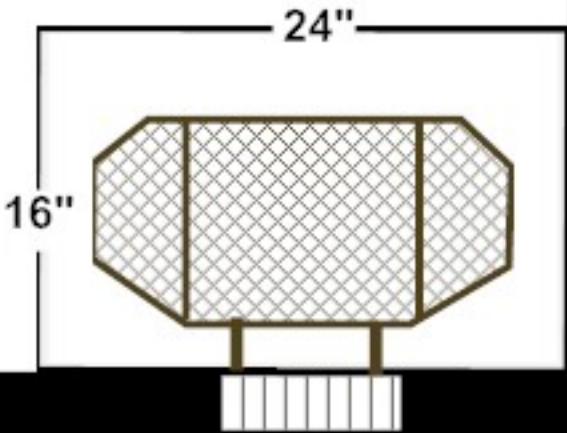

Air outlet (high)

Air outlet (high)

7'

20" - Top Bench

16" - Bottom Bench

5'

Air Inlet (low)

Air outlet (high)

7'

20" - Top Bench

16" - Bottom Bench

20" - Top Bench

5'

Air Inlet (low)

Air outlet (high)

Air outlet (high)

7'

20" - Top Bench

16" - Bottom Bench

20" - Top Bench

12" - 16" - Bottom Bench

5'

24"

16"