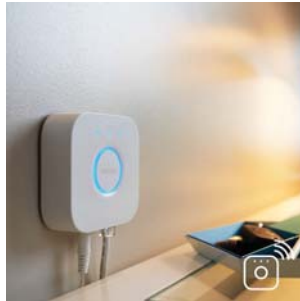

Full control with Hue bridge

Connect your Philips Hue lights with the bridge to unlock the endless possibilities of the system.

Specifications

The bulb

- Fitting: E26 screw base fitting
- Form factor: A19
- Lifetime: 25000 hour(s)
- Color temperature: 2700K (warm white)
- Wattage: 9.5 W
- Light output: High quality white light, Dimmable via smart device only, Beam angle 180°, >80 CRI
- Lumen output: 800 lm
- Software upgradable: when connected to Hue bridge
- Start up: Instant 100% light output
- Height: 4.2 inch
- Width: 2.4 inch

The switch

- Batteries included: 1 x CR2450
- Frequency band: 2400 – 2483.5 MHz
- Lifetime: 50000 clicks
- Max. lights per switch: 10 if not linked to Hue bridge
- Minimal battery lifetime: 3 year(s)
- Minimal range indoor: 500 inch
- Software upgradable: when connected to Hue bridge
- Switch depth: 0.43 inch
- Switch height: 3.6 inch
- Switch width: 1.38 inch
- Weight of switch: 37 g
- Wall plate depth: 0.55 inch
- Wall plate height: 2.76 inch
- Wall plate width: 4.5 inch
- Weight including wall plate: 67 g
- Zigbee Light link: protocol IEEE 802.15.4

What's in the box

- Hue dimmer switch: 1
- Hue white bulbs: 1

Environmental

- Operational humidity: 5% < H < 95% (non condensing)
- Operational temperature: -10°C – 45°C

Guarantee

- 2 years

Issue date 2018-03-16

Version: 5.0.1

12 NC: 9290 011 36906
UPC: 0 46677 45539 2

© 2018 Philips Lighting Holding B.V.
All Rights reserved.

Specifications are subject to change without notice.
Trademarks are the property of Philips Lighting Holding B.V. or their respective owners.

www.philips.com